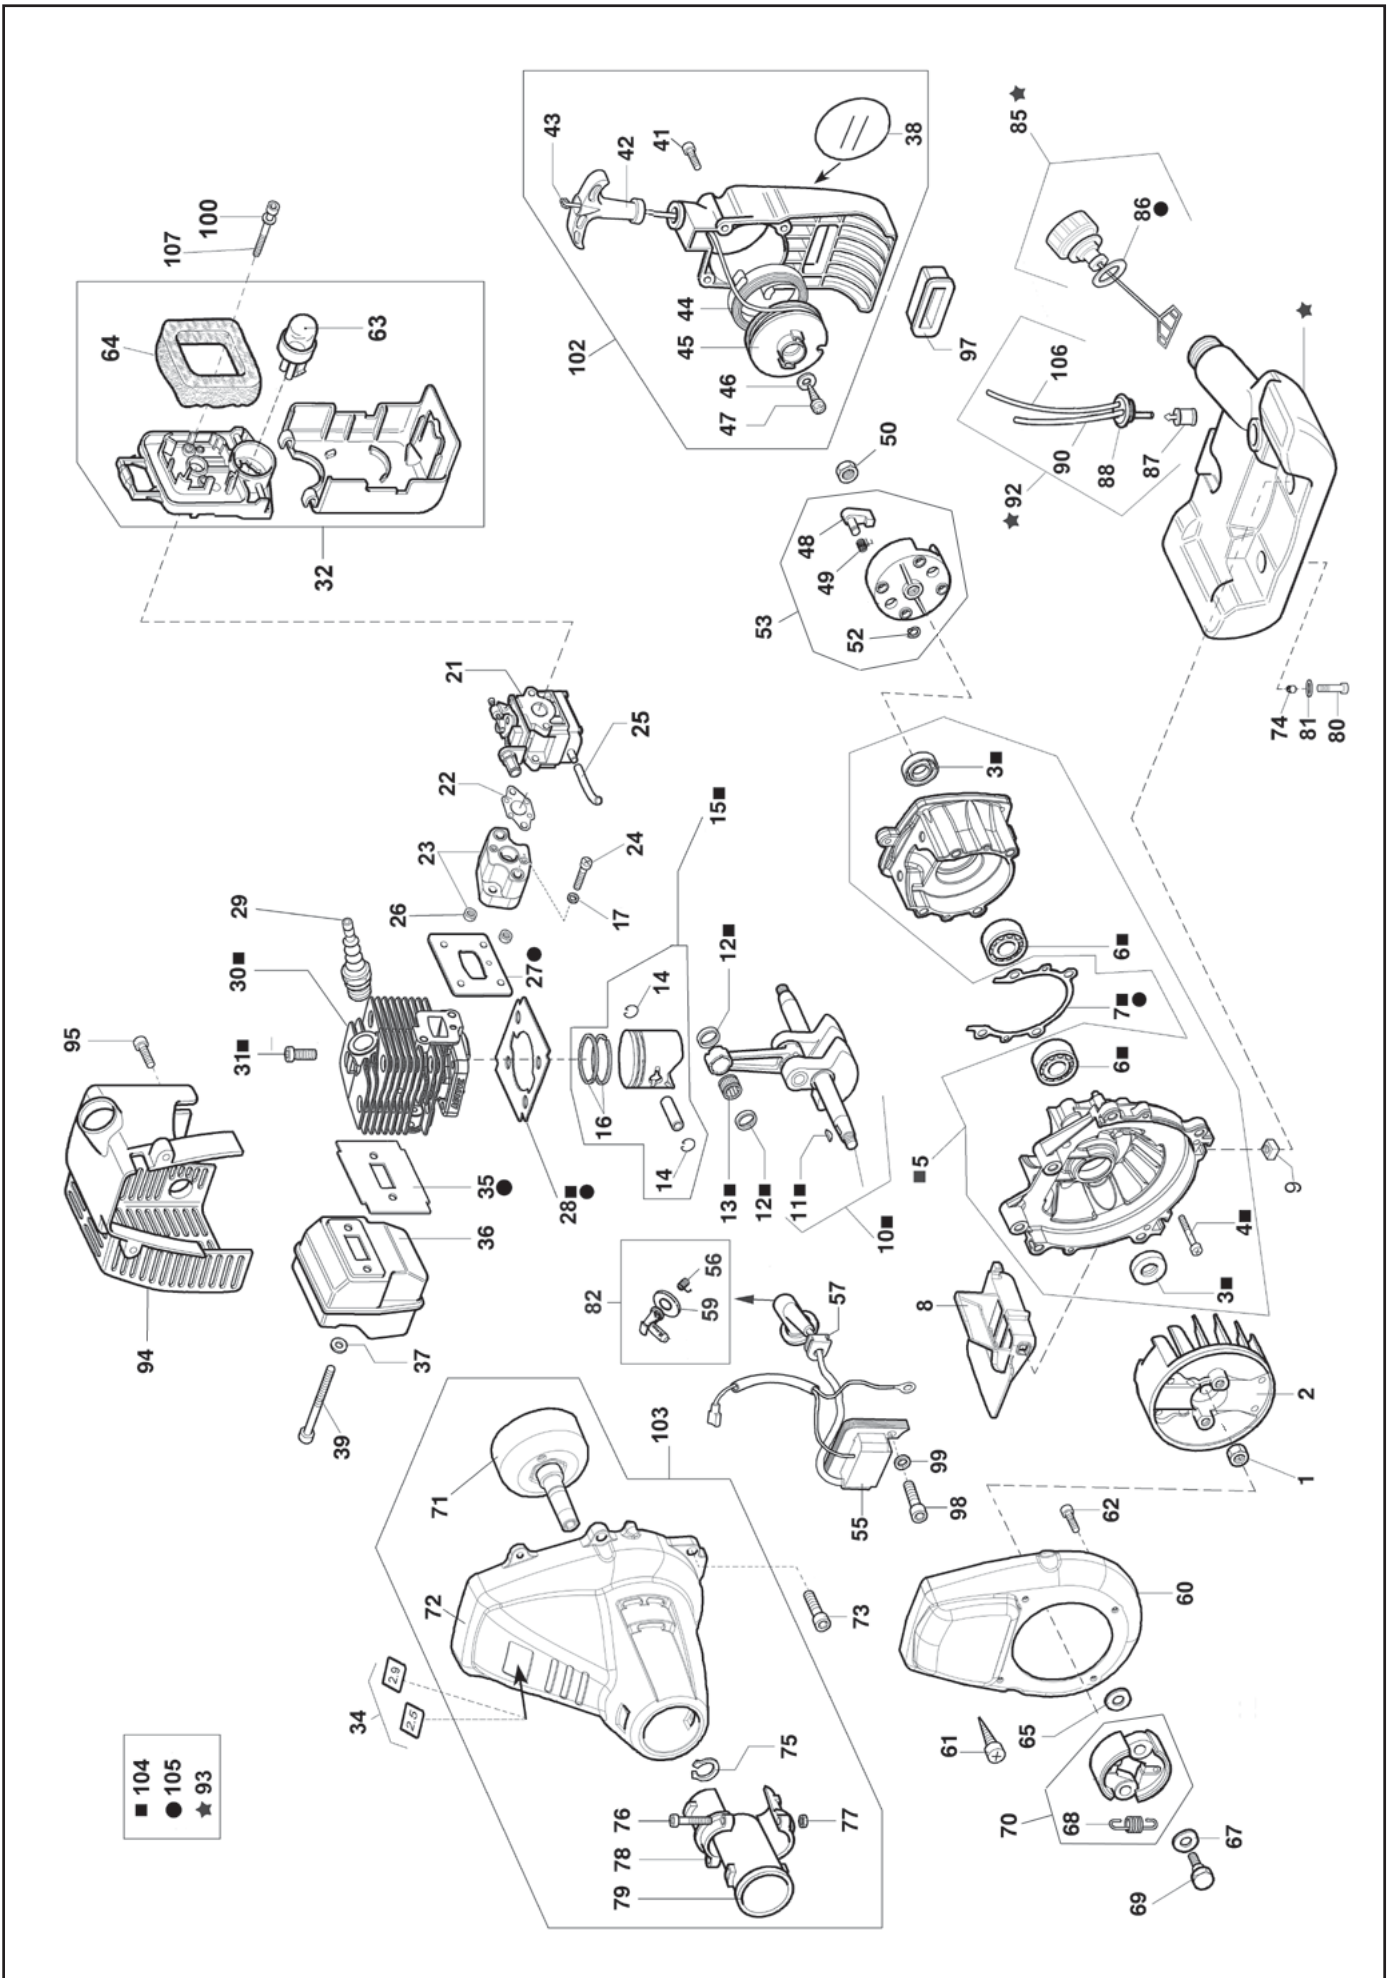

Motore - Moteur - Engine (ACTIVE 2.5 - 2.9) - GR. 41

Motore - Moteur - Engine (ACTIVE 2.5 - 2.9) - GR. 41