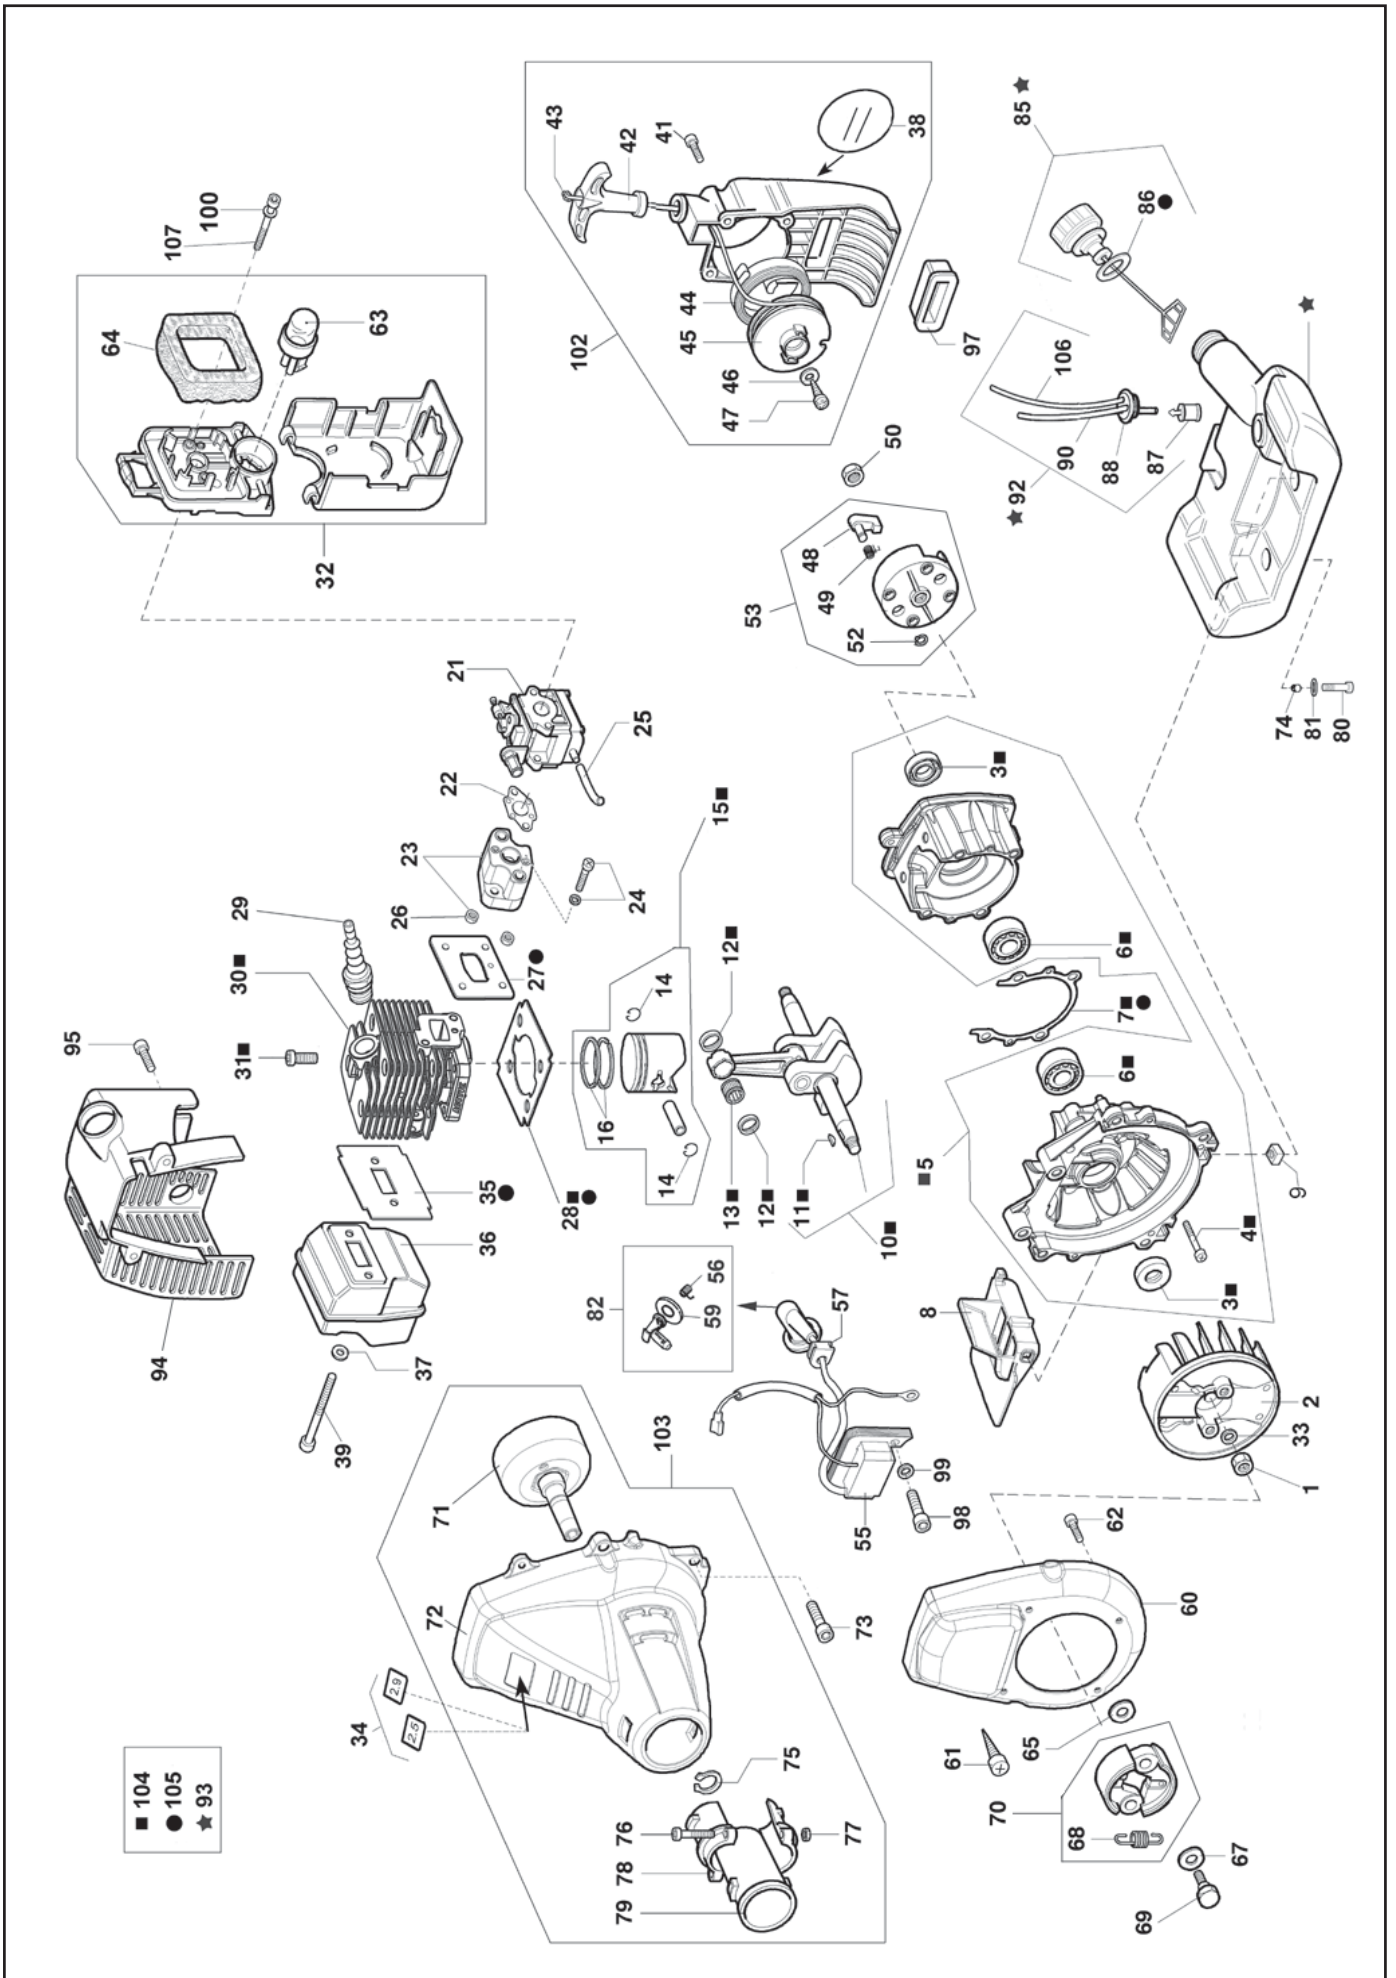

Motore - Moteur - Engine (ACTIVE 2.5 - 2.9) - GR. 41

Motore - Moteur - Engine (ACTIVE 2.5 - 2.9) - GR. 41