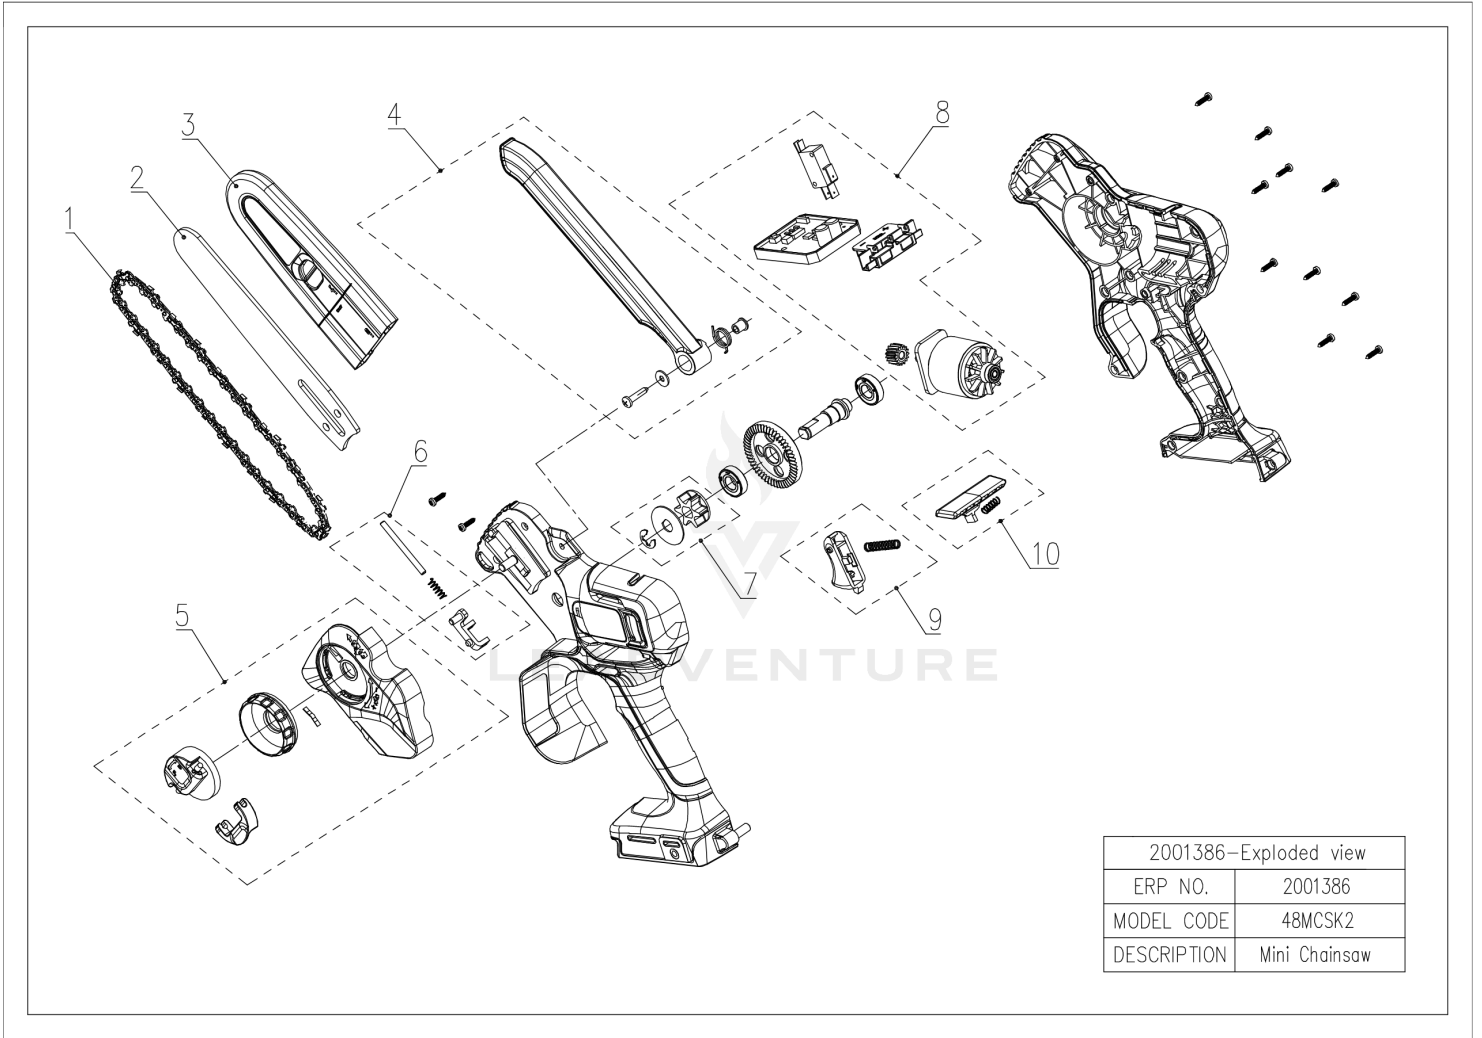

48V Mini Chainsaw
48MCS10 2001386

TABLE OF CONTENTS

2001386 exploded view	3
-----------------------------	---

2001386 exploded view

Rendered by LeadVenture, Inc.

2001386 exploded view

Ref Number	Part Number	Part Description	Context Notes	Quantity
1	R0204870-00	Chain		1
2	R0103455-00	Bar		1
3	R0204875-00	Scabbard		1
4	R0103456-00	Front Baffle Assembly		1
5	R0103457-00	Cover Assembly		1
6	R0103211-00	Tension Assembly		1
7	R0103212-00	Sprocket Assembly		1
8	R0103458-00	Motor Electronics Assembly		1
9	R0103459-00	Switch Trigger Assembly		1
10	R0103460-00	Lockout Button Assembly		1