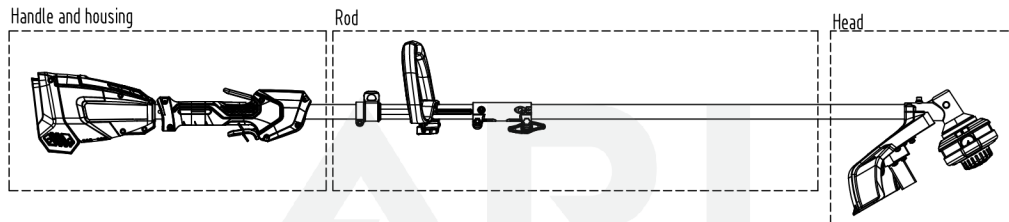

48V String Trimmer 48TX10 2101786

TABLE OF CONTENTS

01 Overview	3
02 Housing	5
03 Rod	7
04 Head	9
05 Chainsaw Attachment 2912086	11

01 Overview

2101786-BZ	
ERP NO.	2101786
Model code	48T10

Rendered by ARI Network Services, Inc.