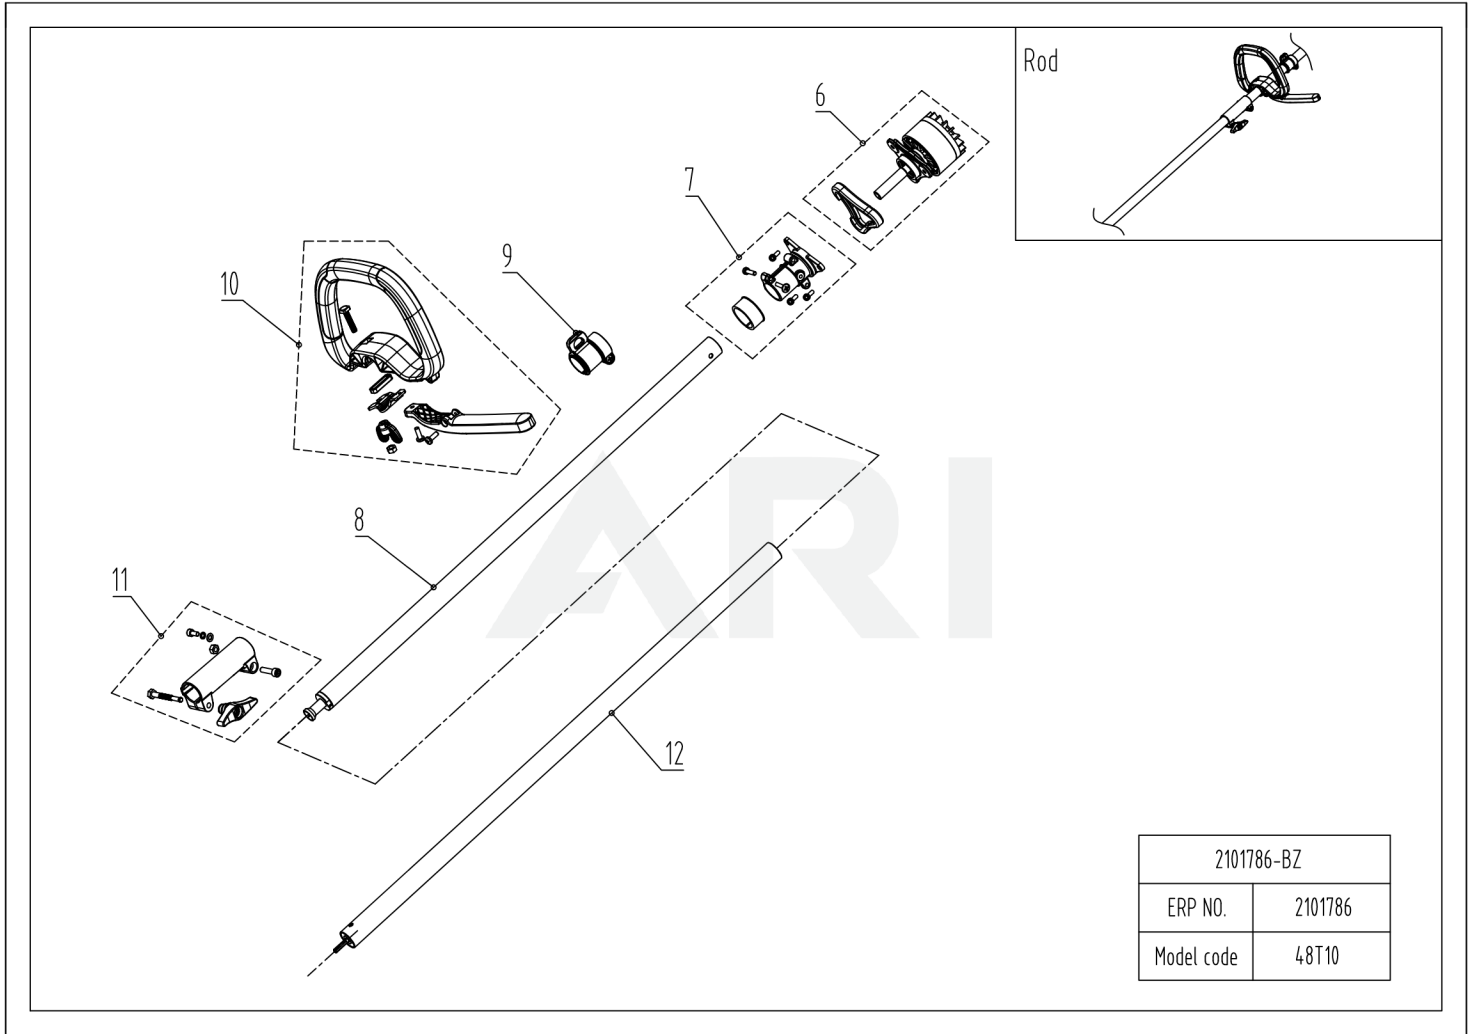

03 Rod

2101786-BZ	
ERP NO.	2101786
Model code	48T10

Rendered by ARI Network Services, Inc.