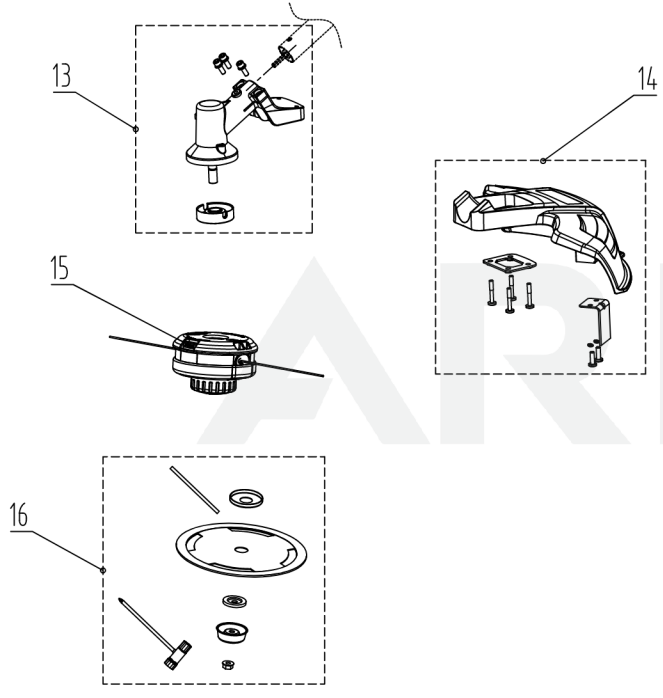

02 Housing

Ref Number	Part Number	Part Description	Context Notes	Quantity
1	R0101872-00	Housing Assembly	SET	1
2	R0101873-00	PCBA	SET	1
3	R0101874-00	Handle Assembly	SET	1
4	R0101875-00	Lock-out Assembly(main)	SET	1
5	R0101876-00	Switch trigger	SET	1

03 Rod

2101786-BZ	
ERP NO.	2101786
Model code	48T10

Rendered by ARI Network Services, Inc.

03 Rod

Ref Number	Part Number	Part Description	Context Notes	Quantity
6	R0101877-00	Motor Assembly	Set	1
7	R0101878-00	Motor Jacket Pipe Assembly	SET	1
8	R0101879-00	Upper Pipe	SET	1
9	RA311010524	Strap Assembly	SET	1
10	R0101060-00	Auxiliary Handle Assembly	SET	1
11	R0101852-00	Jacket Pipe Assembly	SET	1
12	R0101880-00	Lower pipe	SET	1

04 Head

2101786-BZ	
ERP NO.	2101786
Model code	48T10

Rendered by ARI Network Services, Inc.

04 Head

Ref Number	Part Number	Part Description	Context Notes	Quantity
13	R0101853-00	Bevel Gear Assembly	SET	1
14	R0101845-00	Guard Assembly	SET	1
15	R0101854-00	String Head Assembly	SET	1
16	R0101851-00	Cutting Blade Assembly	Set	1

05 Chainsaw Attachment 2912086

Rendered by ARI Network Services, Inc.

05 Chainsaw Attachment 2912086

Ref Number	Part Number	Part Description	Context Notes	Quantity
1	R0102681-00	Bar	SET	1
2	R0100389-00	Chain	SET	1
3	R0102682-00	Scabbard	SET	1
4	R0102683-00	Harness Assembly	SET	1
5	R0102684-00	Middle Pipe Assembly	SET	1
6	R0101852-00	Jacket Pipe Assembly	SET	1
7	R0102687-00	Polesaw Head Assembly	SET	1
8	R0102685-00	Oil Tank Assembly	SET	1
9	R0102692-00	Managing Clip Assembly	SET	1
10	R0102387-00	Spanner	SET	1