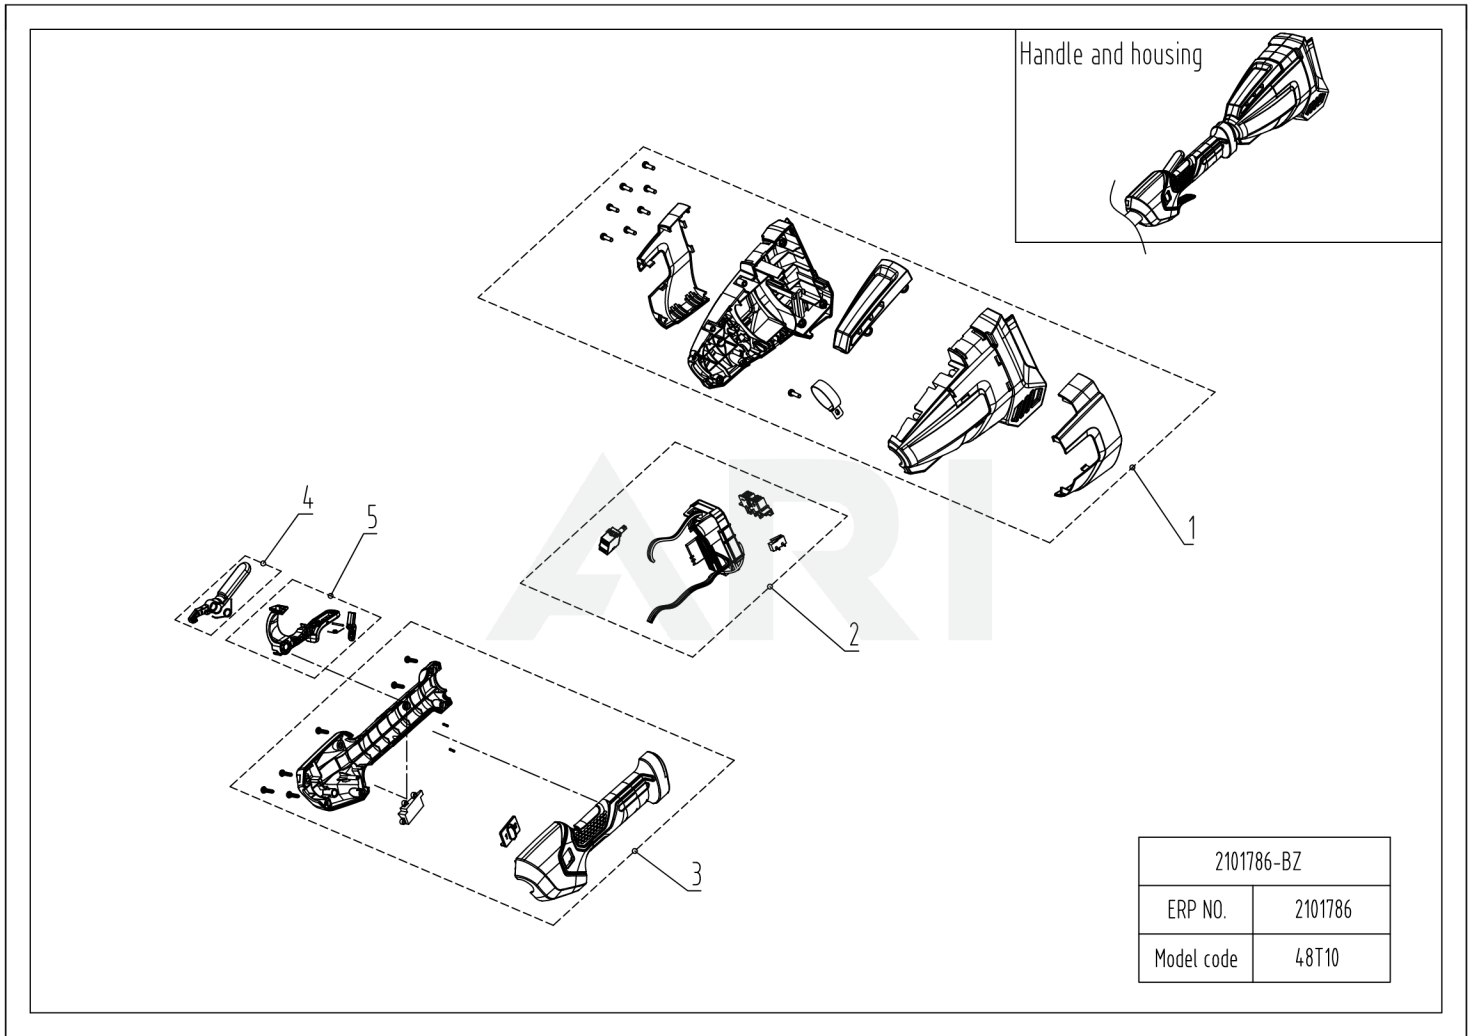

02 Housing

Rendered by ARI Network Services, Inc.

02 Housing

Ref Number	Part Number	Part Description	Context Notes	Quantity
1	R0101872-00	Housing Assembly	SET	1
2	R0101873-00	PCBA	SET	1
3	R0101874-00	Handle Assembly	SET	1
4	R0101875-00	Lock-out Assembly(main)	SET	1
5	R0101876-00	Switch trigger	SET	1