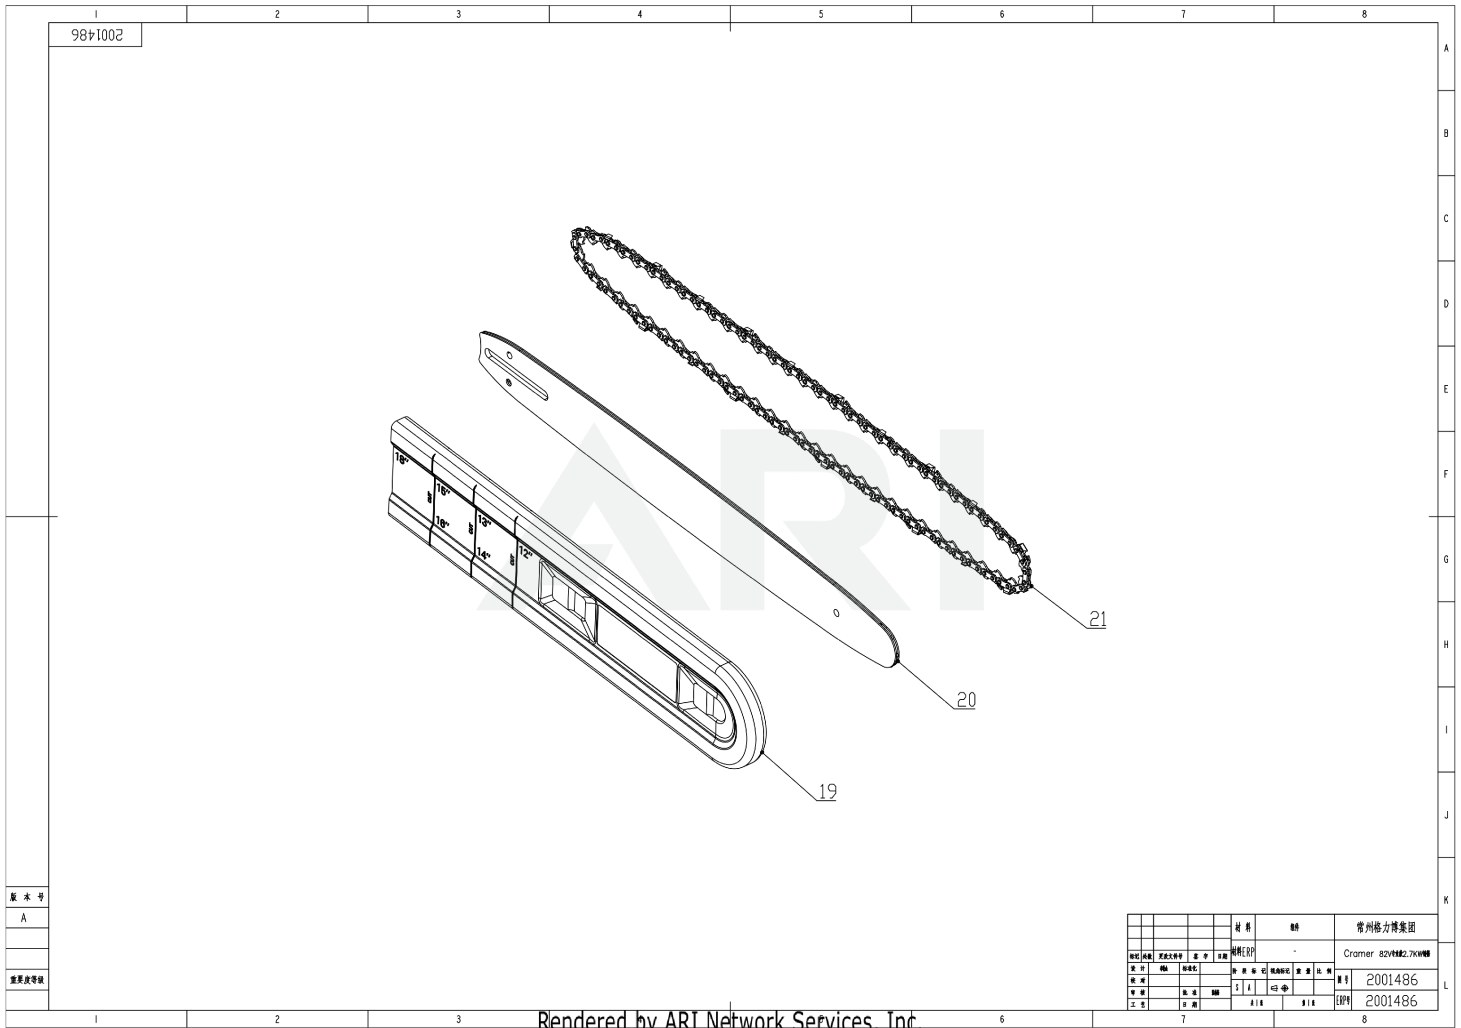

82V Chainsaw 82CS27 2001486

TABLE OF CONTENTS

01 Housing	3
02 Motor & PCB	5
03 Handle	7
04 Bar & Chain	9

01 Housing

Rendered by ARI Network Services, Inc.

01 Housing

Ref Number	Part Number	Part Description	Context Notes	Quantity
1	RA333001890	Spanner	Set	1
2	R0102643-00	Side Cover Assembly	Set	1
3	R0102644-00	Oil pump assembly	Set	1
4	R0200009-00	Front Baffle Assembly	Set	1
5	R0102645-00	Oil Tank assembly	Set	1
6	R0102198-00	Oil Tank cover assembly	Set	1
7	R0102646-00	Housing assembly	Set	1
8	R0102200-00	Battery Pack Release Button Assembly	Set	1
9	R0102647-00	Battery box assembly	Set	1
10	R0102203-00	Switch Trigger Assembly	Set	1
11	R0102205-00	Switch1	Set	1
12	R0102648-00	Brake assembly	Set	1
13	R0102419-00	Tensioning assembly	Set	1
14	R0203616-00	Sprocket Assembly	Set	1
15	R0101141-00	Dustproof assembly	Set	1

03 Handle

图 号
A
图 名
图 号

常州移力博集团	
Cramer 82V锂电2.7kW电	
图 号	2001486
图 名	2001486

Rendered by ARI Network Services, Inc.

03 Handle

Ref Number	Part Number	Part Description	Context Notes	Quantity
18	R0203613-00	Auxiliary Handle Assembly	Set	1

04 Bar & Chain

Rendered by ARI Network Services, Inc.

04 Bar & Chain

Ref Number	Part Number	Part Description	Context Notes	Quantity
19	R0102220-00	Sheath	Set	1
20	R0102221-00	13' Chain Bar	Set	1
21	R0102222-00	Chain	Set	1