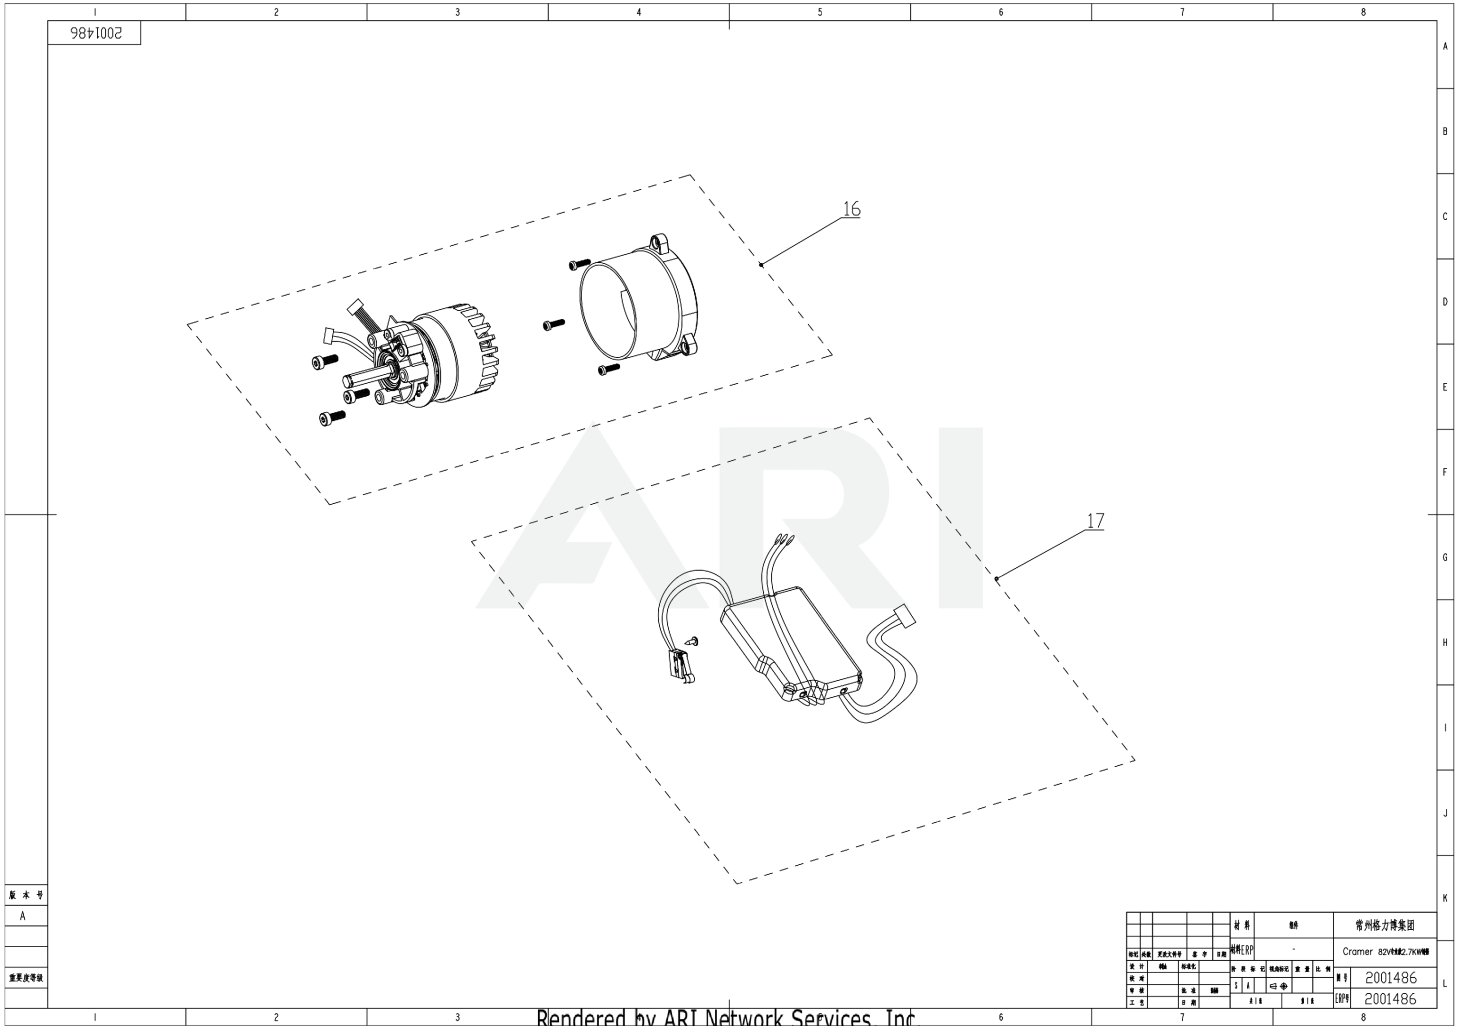

82V Chainsaw 82CS27 2001486

TABLE OF CONTENTS

01 Housing	3
02 Motor & PCB	5
03 Handle	7
04 Bar & Chain	9

01 Housing

Rendered by ARI Network Services, Inc.

01 Housing

Ref Number	Part Number	Part Description	Context Notes	Quantity
1	RA333001890	Spanner	Set	1
2	R0102643-00	Side Cover Assembly	Set	1
3	R0102644-00	Oil pump assembly	Set	1
4	R0200009-00	Front Baffle Assembly	Set	1
5	R0102645-00	Oil Tank assembly	Set	1
6	R0102198-00	Oil Tank cover assembly	Set	1
7	R0102646-00	Housing assembly	Set	1
8	R0102200-00	Battery Pack Release Button Assembly	Set	1
9	R0102647-00	Battery box assembly	Set	1
10	R0102203-00	Switch Trigger Assembly	Set	1
11	R0102205-00	Switch1	Set	1
12	R0102648-00	Brake assembly	Set	1
13	R0102419-00	Tensioning assembly	Set	1
14	R0203616-00	Sprocket Assembly	Set	1
15	R0101141-00	Dustproof assembly	Set	1

02 Motor & PCB

图 表 号
A
图 表 号

常州格力博集团	
Cramer 82V锂电2.7kW电	
图 号	2001486
图 名	2001486

Rendered by ARI Network Services, Inc.

02 Motor & PCB

Ref Number	Part Number	Part Description	Context Notes	Quantity
16	R0102649-00	Motor assembly	Set	1
17	R0102650-00	PCB housing assembly	Set	1

03 Handle

图 号
A
图 名
图 号

常州移力博集团	
Cramer 82V锂电2.7kW电	
图 号	2001486
图 名	2001486

Rendered by ARI Network Services, Inc.

03 Handle

Ref Number	Part Number	Part Description	Context Notes	Quantity
18	R0203613-00	Auxiliary Handle Assembly	Set	1

04 Bar & Chain

Rendered by ARI Network Services, Inc.

04 Bar & Chain

Ref Number	Part Number	Part Description	Context Notes	Quantity
19	R0102220-00	Sheath	Set	1
20	R0102221-00	13' Chain Bar	Set	1
21	R0102222-00	Chain	Set	1