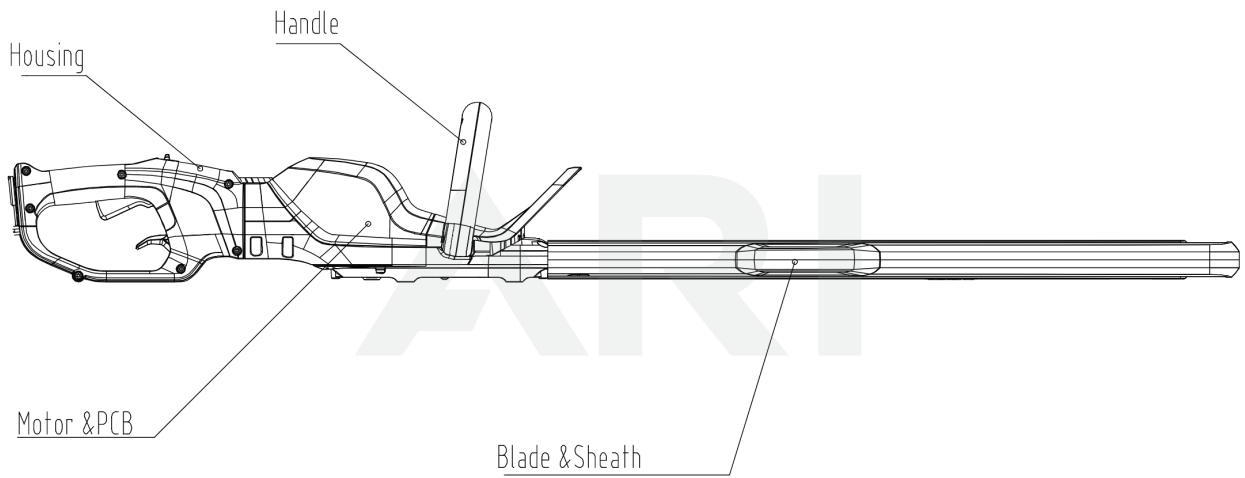

82V Hedge Trimmer Dual Blade
82HD75 2200686

TABLE OF CONTENTS

01 Overview	3
02 Handle	5
03 Housing	7
04 Motor & PCB	9
05 Blade	11

01 Overview

2200686-BZ	
ERP NO.	2200686
Model code	HTB441

Rendered by ARI Network Services, Inc.