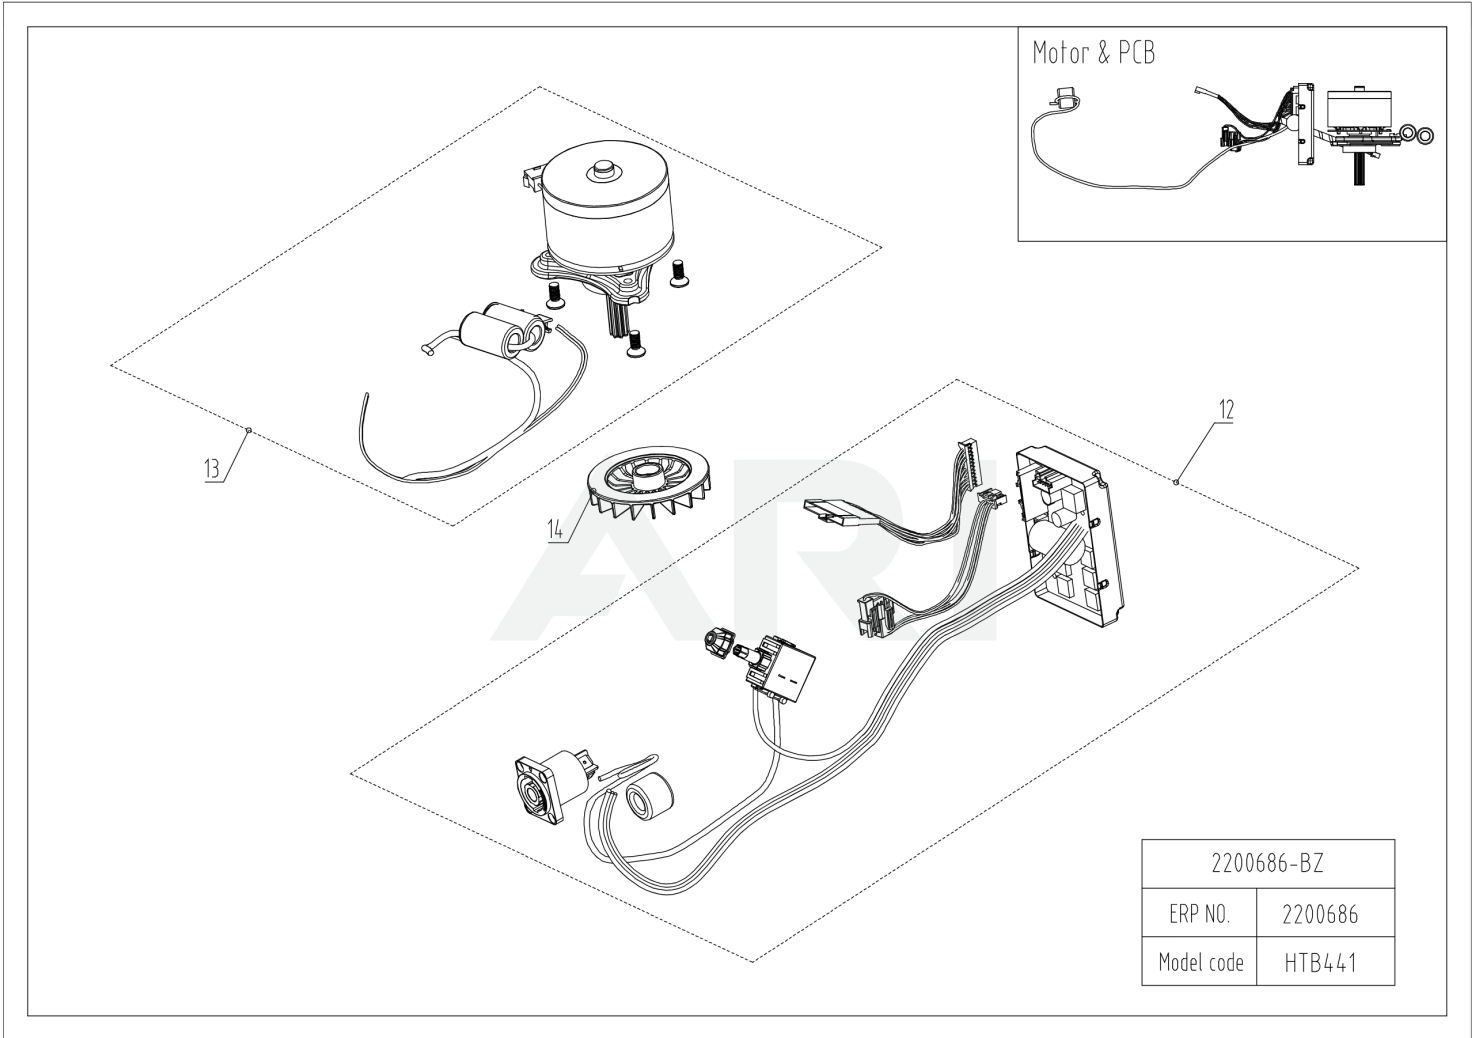

04 Motor & PCB

Rendered by ARI Network Services, Inc.

04 Motor & PCB

Ref Number	Part Number	Part Description	Context Notes	Quantity
12	R0100642-00	PCB assembly spare part	set	1
13	R0100643-00	PCBA assembly spare part	set	1
14	R0100644-00	Fan spare part	set	1