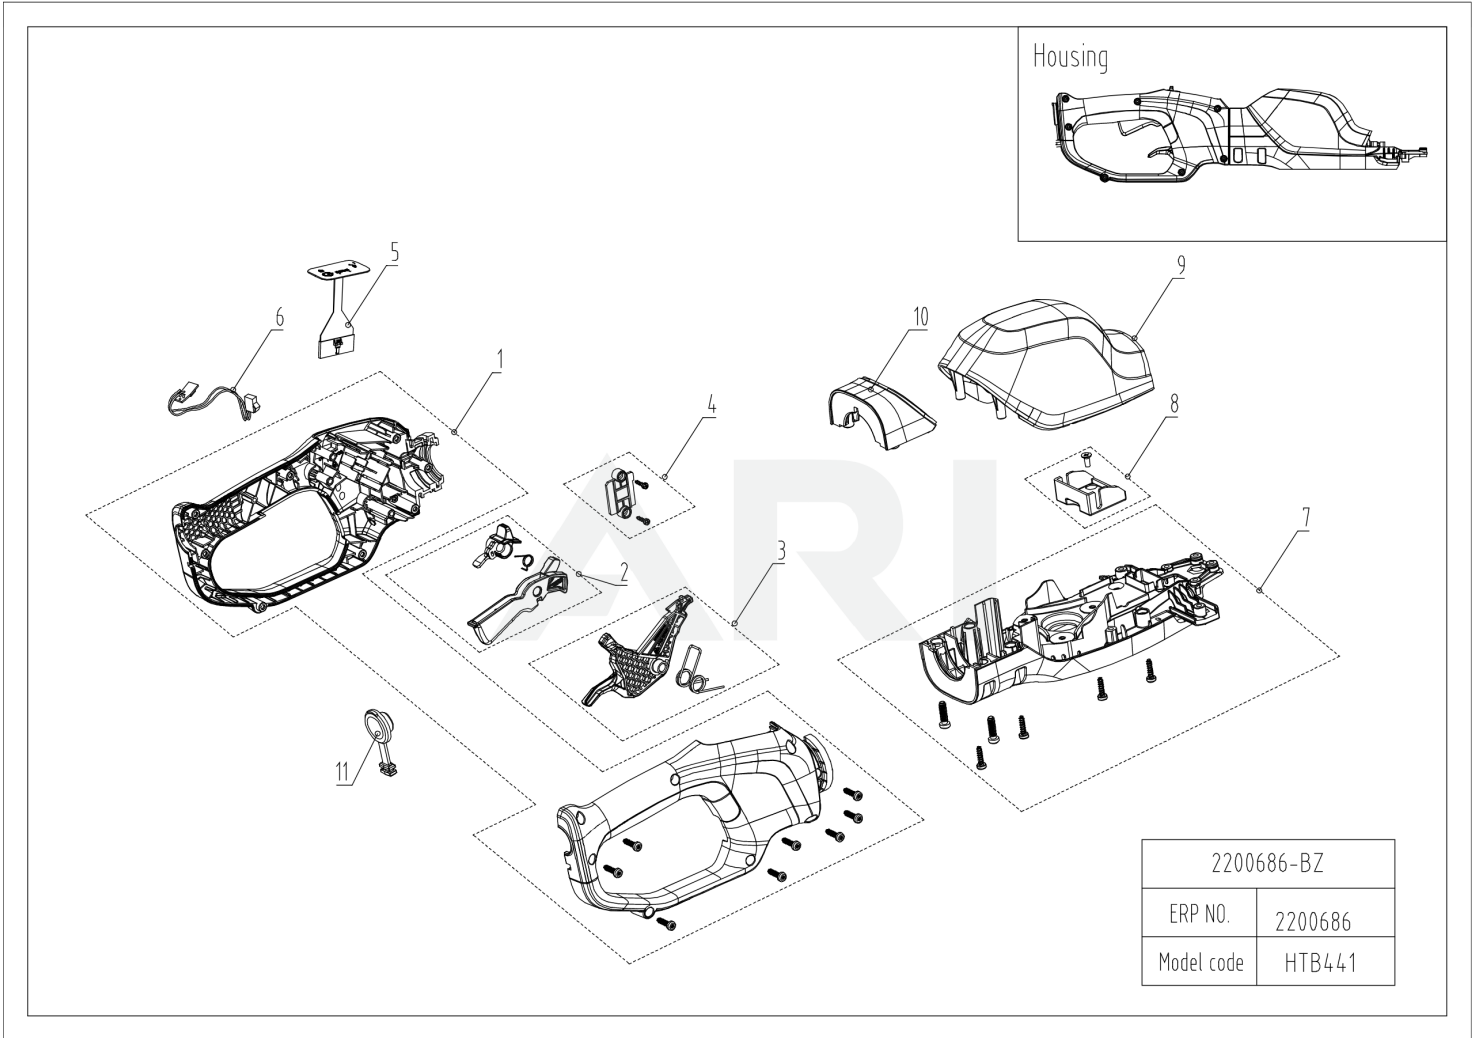

01 Overview

Ref Number	Part Number	Part Description	Context Notes	Quantity
-------------------	--------------------	-------------------------	----------------------	-----------------

02 Handle

Rendered by ARI Network Services, Inc.

02 Handle

Ref Number	Part Number	Part Description	Context Notes	Quantity
15	R0100645-00	Auxiliary handle assembly spare part	set	1
16	R0100646-00	Guard assembly spare part	set	1

03 Housing

Rendered by ARI Network Services, Inc.

03 Housing

Ref Number	Part Number	Part Description	Context Notes	Quantity
1	R0100632-00	Handle assembly spare part	set	1
2	R0100633-00	Switch trigger assembly spare part	set	1
3	R0100634-00	Rotating Trigger assembly spare part	set	1
4	R0100635-00	Coverplate assembly spare part	set	1
5	R0100636-00	Membrane Panel assembly spare part	set	1
6	RA363012461	Four gear switch	set	1
7	R0100637-00	Motor lower cover assembly spare part	set	1
8	R0100638-00	Protection box assembly spare part	set	1
9	R0102118-00	Motor upper cover spare part	set	1
10	R0100640-00	Bracket top cover spare part	set	1
11	R0100641-00	Dust Cover spare part	set	1