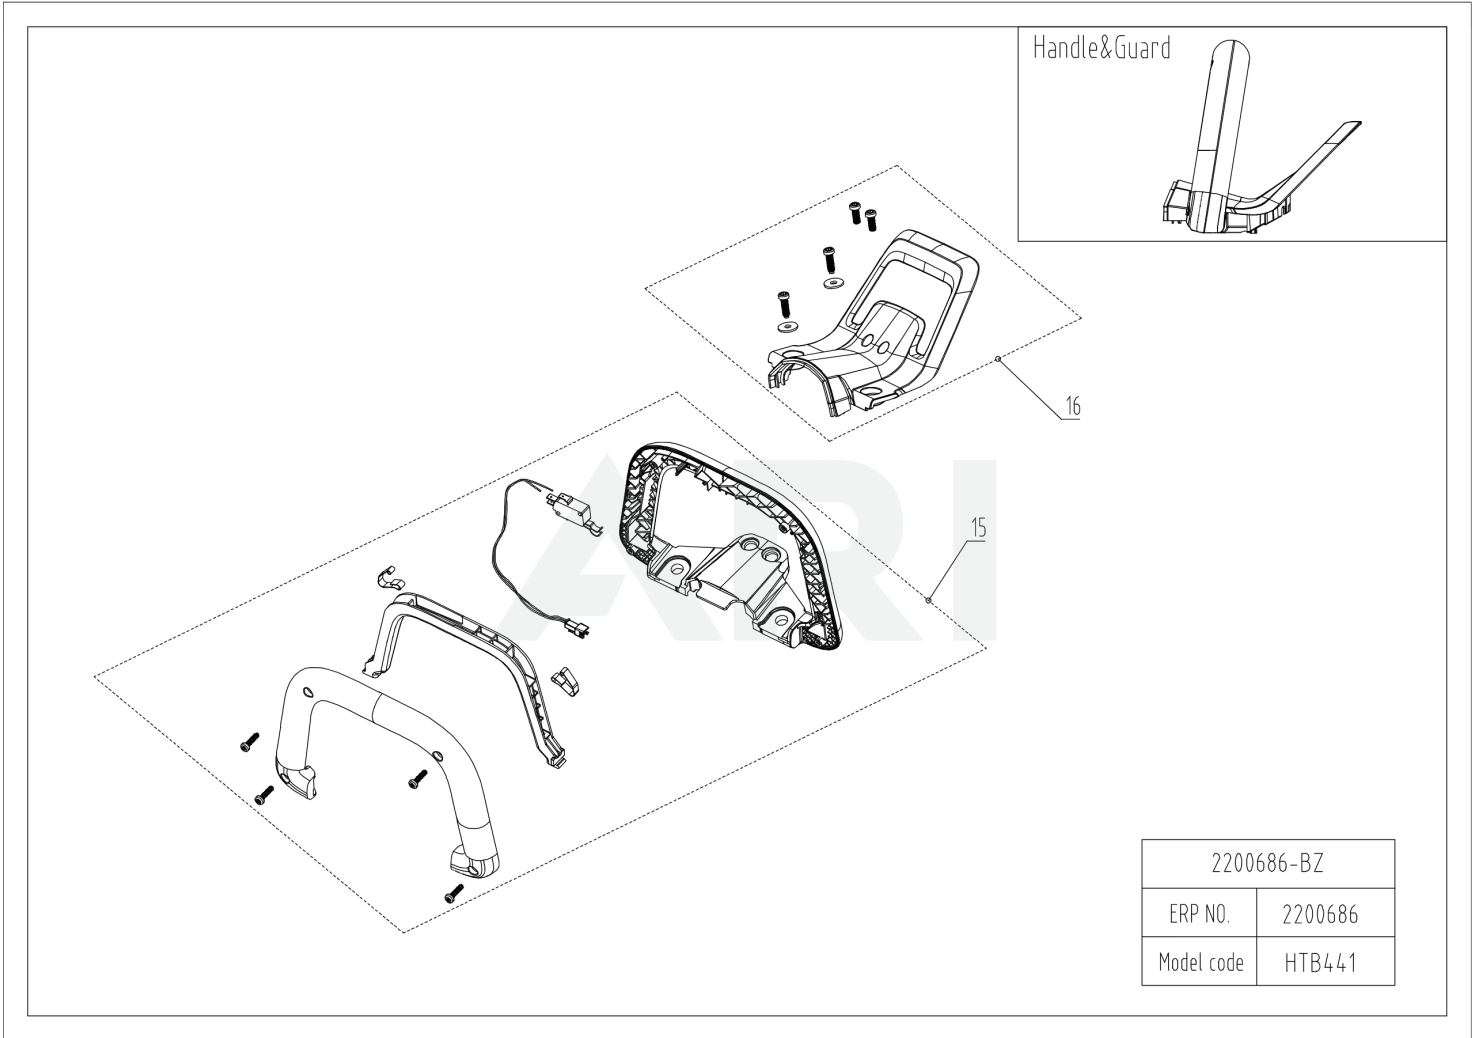

82V Hedge Trimmer Dual Blade
82HD75 2200686

TABLE OF CONTENTS

01 Overview	3
02 Handle	5
03 Housing	7
04 Motor & PCB	9
05 Blade	11

01 Overview

2200686-BZ	
ERP NO.	2200686
Model code	HTB441

Rendered by ARI Network Services, Inc.

01 Overview

Ref Number	Part Number	Part Description	Context Notes	Quantity
-------------------	--------------------	-------------------------	----------------------	-----------------

02 Handle

Rendered by ARI Network Services, Inc.

02 Handle

Ref Number	Part Number	Part Description	Context Notes	Quantity
15	R0100645-00	Auxiliary handle assembly spare part	set	1
16	R0100646-00	Guard assembly spare part	set	1

03 Housing

Rendered by ARI Network Services, Inc.