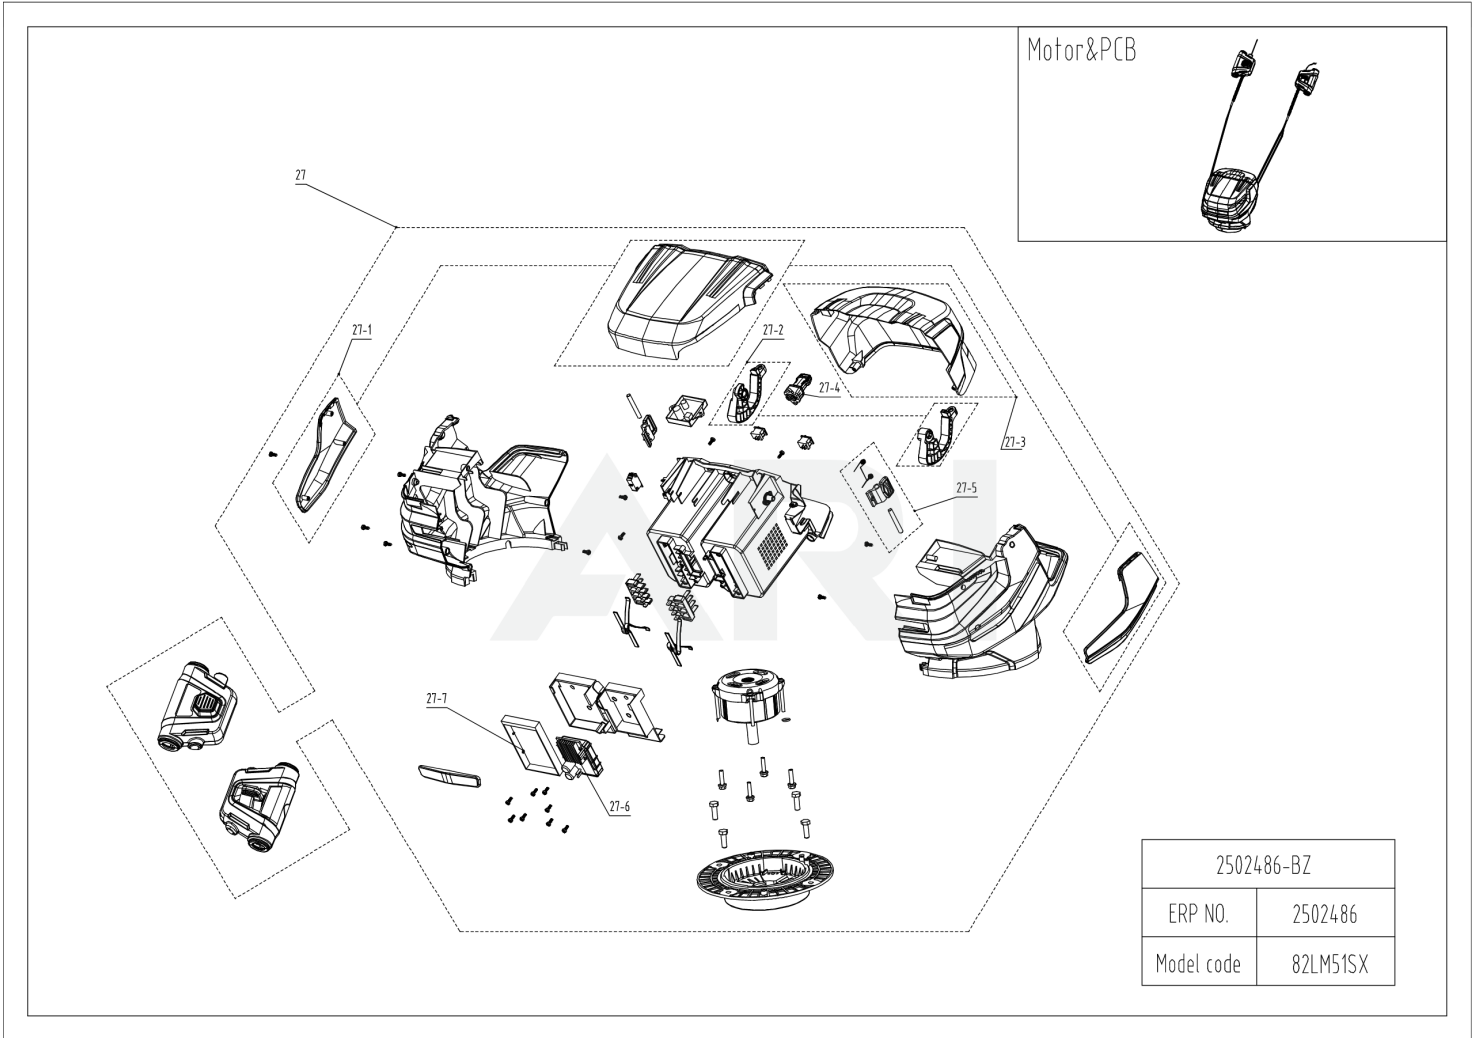

03 Chassi

Rendered by ARI Network Services, Inc.

03 Chassi

| Ref Number | Part Number | Part Description | Context Notes | Quantity |
|-------------------|--------------------|--|----------------------|-----------------|
| 8 | R0102204-00 | Power head protect bracket | Set | 1 |
| 9 | R0102206-00 | Side row openings | Set | 1 |
| 10 | R0102259-00 | Grass outlet Guide plate assembly | Set | 1 |
| 11 | RA311092375 | Height adjustment handle assembly | Set | 1 |
| 12 | R0102209-00 | Right height adjustment bracket assembly | Set | 1 |
| 13 | RA331102375 | Left height adjustment bracket assembly | Set | 1 |
| 14 | R0102211-00 | Power Cord Assembly | Set | 1 |
| 15 | R0102213-00 | Rear cover assembly | Set | 1 |
| 16 | R0102214-00 | Grass gathering bag assembly | Set | 1 |
| 17 | R0102215-00 | Rear Plug | Set | 1 |
| 18 | RA333052375 | Height adjustment Rod assembly | Set | 1 |
| 19 | R0102216-00 | Housing assembly | Set | 1 |
| 20 | RA311081179A | Side cover assembly | Set | 1 |
| 21 | R0102217-00 | Bumper assembly | Set | 1 |
| 22 | R0102223-00 | Front panel assembly | Set | 1 |
| 23 | RA341191179E | Fan assembly | Set | 1 |
| 24 | R0102225-00 | Blade | Set | 1 |
| 25 | RA333021527 | Plate | Set | 1 |
| 26 | R0102226-00 | Blade bolt | Set | 1 |

04 Motor & PCB

Rendered by ARI Network Services, Inc.

04 Motor & PCB

| Ref Number | Part Number | Part Description | Context Notes | Quantity |
|-------------------|--------------------|--------------------------------------|----------------------|-----------------|
| 27 | R0102244-00 | Power head | Set | 1 |
| 27-1 | R0102235-00 | Cover assembly | Set | 1 |
| 27-2 | R0102237-00 | Transparent cover swing arm assembly | | |
| 27-3 | R0102190-00 | Battery pack cover | Set | 1 |
| 27-4 | RA311202376A | key assembly NEW (2018/12) | | |
| 27-5 | R0102191-00 | Battery pack button assembly | | |
| 27-6 | R0102242-00 | PCB | | |
| 27-7 | R0102192-00 | PCBA (Lawnmower) | | |