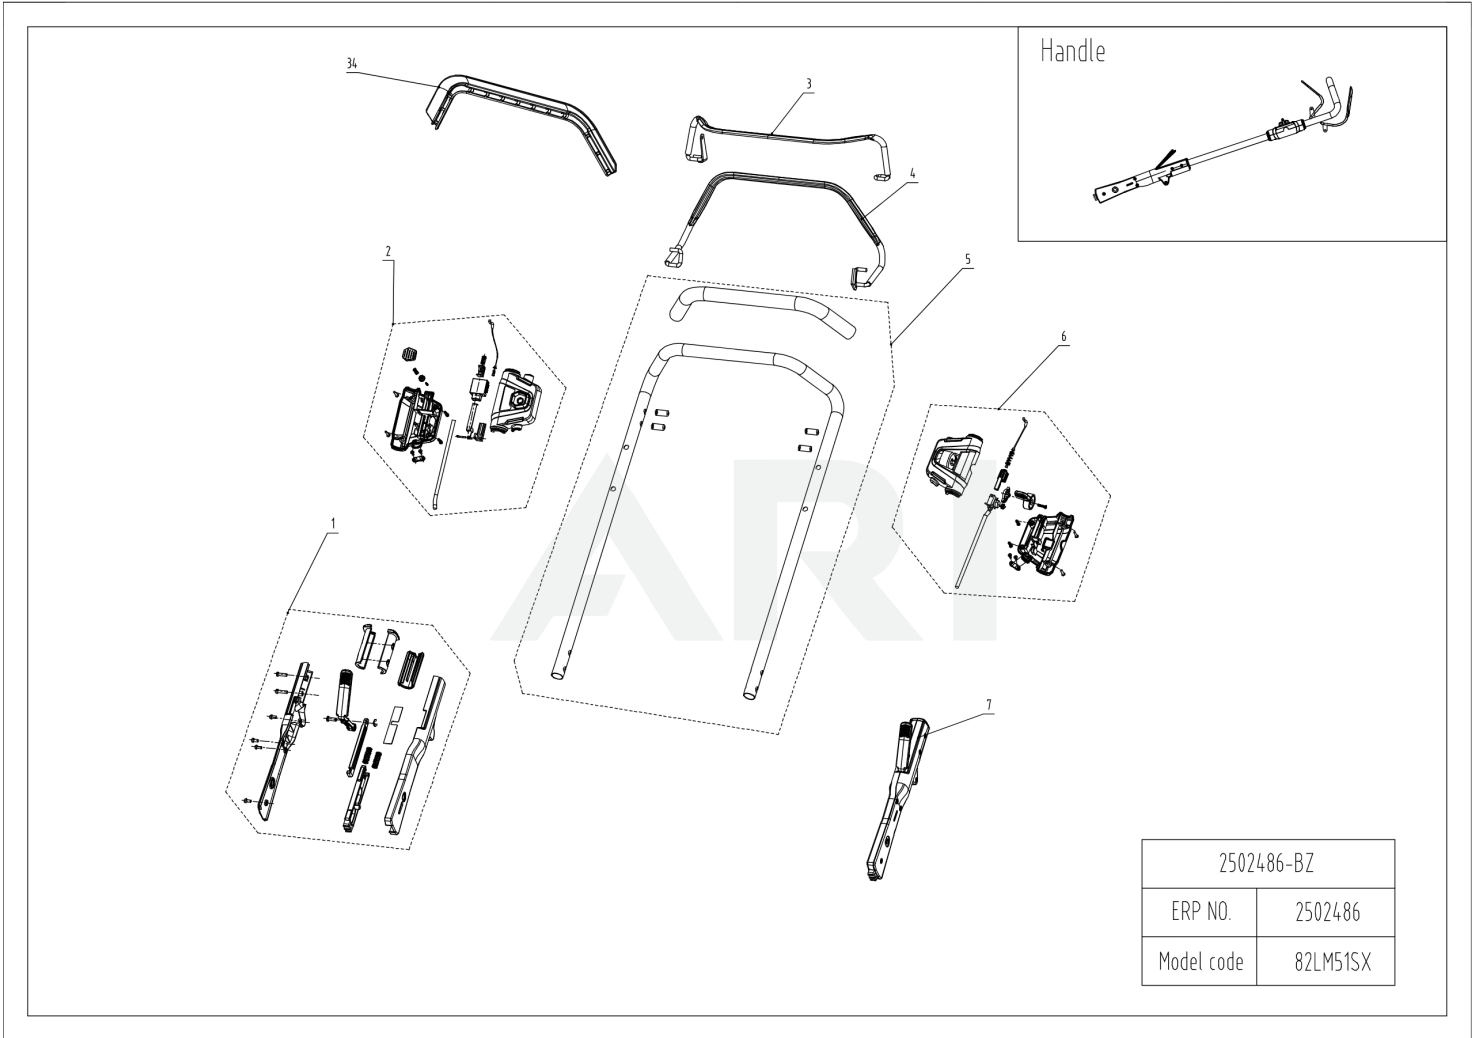

82V 51 cm SP Mower 82LM51SX
2502486

TABLE OF CONTENTS

| | |
|--------------------------------|----|
| 01 Overview | 3 |
| 02 Handle | 5 |
| 03 Chassi | 7 |
| 04 Motor & PCB | 9 |
| 05 Wheels & Transmission | 11 |

02 Handle

Rendered by ARI Network Services, Inc.

02 Handle

| Ref Number | Part Number | Part Description | Context Notes | Quantity |
|-------------------|--------------------|---|----------------------|-----------------|
| 1 | R0102201-00 | Right Lower Push Handle Assembly | Set | 1 |
| 2 | R0102165-00 | Switch box assembly | Set | 1 |
| 3 | RA333102378 | Upper rod NEW (2018/12) | Set | 1 |
| 4 | RA333112378 | Lower rod NEW (2018/12) | Set | 1 |
| 5 | RA333022375 | Upper handle-rod assembly | Set | 1 |
| 6 | R0102172-00 | Speed-control switch box assembly | Set | 1 |
| 7 | RA311122375 | New folding push rod fixed assembly(left) | Set | 1 |
| 34 | RA341272378 | Lower rod cover NEW (2018/12) | SET | 1 |

05 Wheels & Transmission

Rendered by ARI Network Services, Inc.

05 Wheels & Transmission

| Ref Number | Part Number | Part Description | Context Notes | Quantity |
|-------------------|--------------------|--------------------------------|----------------------|-----------------|
| 28 | R0102193-00 | 8" wheel assembly | Set | 2 |
| 29 | RA333032375 | Front wheel axle assembly | Set | 1 |
| 30 | R0102252-00 | Gear Reducer Assembly | Set | 1 |
| 31 | R0102255-00 | Rear wheel axle permanent seat | Set | 2 |
| 32 | R0102256-00 | Rear Wheel Axle Assembly | Set | 1 |
| 33 | R0102195-00 | 10" wheel assembly | Set | 2 |