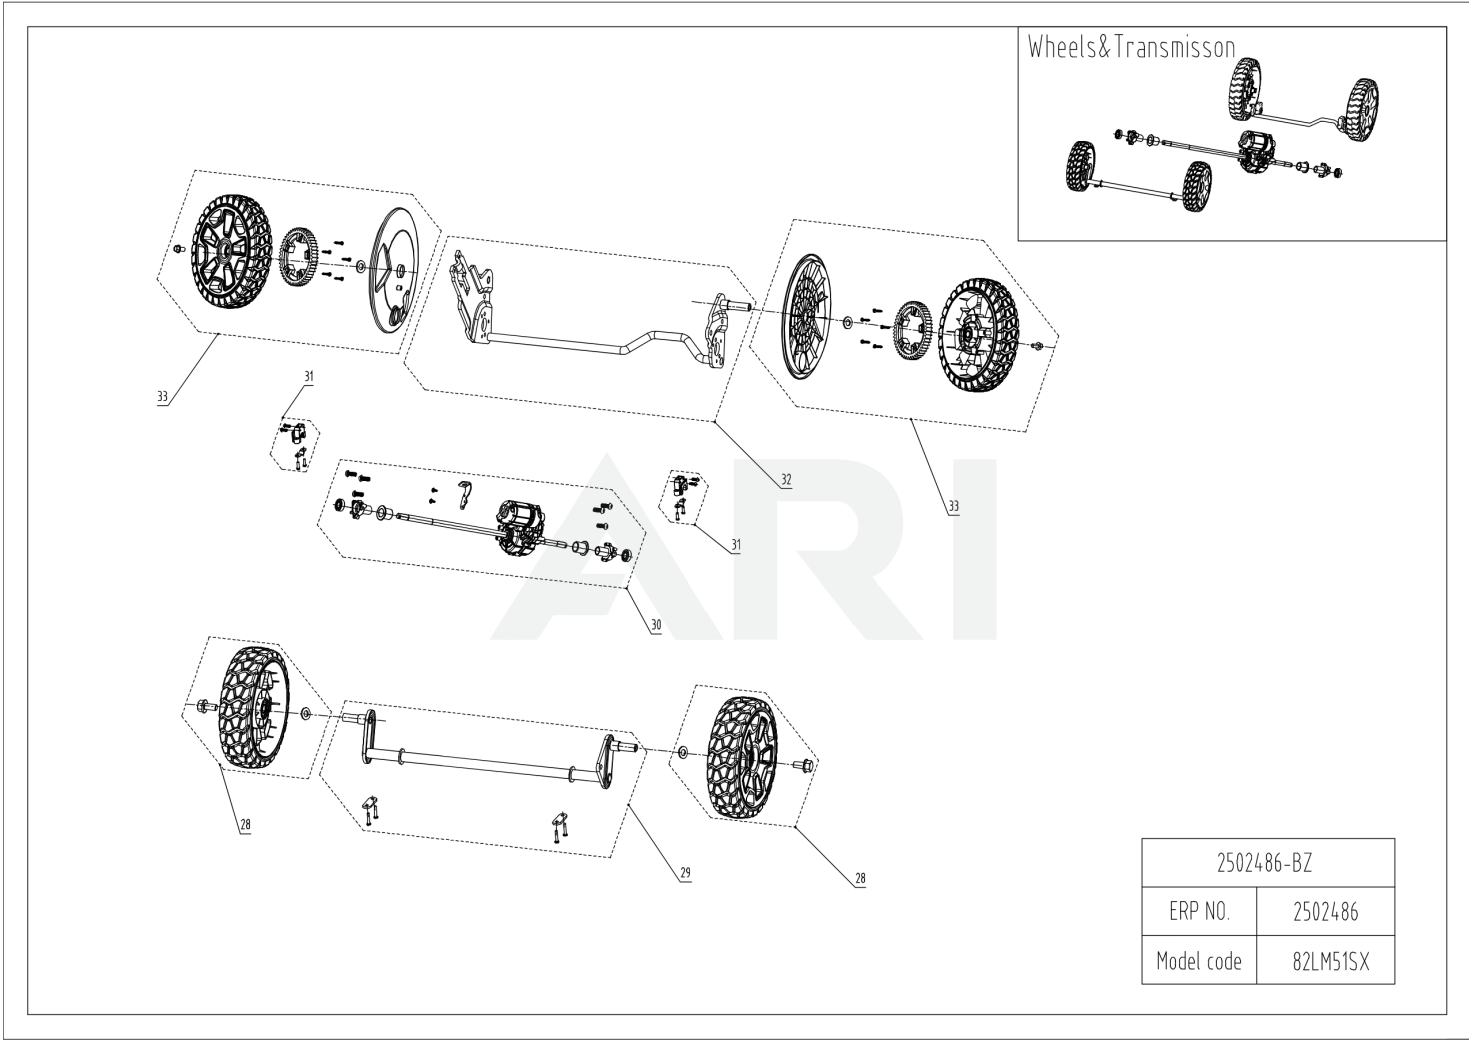

04 Motor & PCB

Rendered by ARI Network Services, Inc.

04 Motor & PCB

| Ref Number | Part Number | Part Description | Context Notes | Quantity |
|-------------------|--------------------|--------------------------------------|----------------------|-----------------|
| 27 | R0102244-00 | Power head | Set | 1 |
| 27-1 | R0102235-00 | Cover assembly | Set | 1 |
| 27-2 | R0102237-00 | Transparent cover swing arm assembly | | |
| 27-3 | R0102190-00 | Battery pack cover | Set | 1 |
| 27-4 | RA311202376A | key assembly NEW (2018/12) | | |
| 27-5 | R0102191-00 | Battery pack button assembly | | |
| 27-6 | R0102242-00 | PCB | | |
| 27-7 | R0102192-00 | PCBA (Lawnmower) | | |

05 Wheels & Transmission

Rendered by ARI Network Services, Inc.

05 Wheels & Transmission

| Ref Number | Part Number | Part Description | Context Notes | Quantity |
|-------------------|--------------------|--------------------------------|----------------------|-----------------|
| 28 | R0102193-00 | 8" wheel assembly | Set | 2 |
| 29 | RA333032375 | Front wheel axle assembly | Set | 1 |
| 30 | R0102252-00 | Gear Reducer Assembly | Set | 1 |
| 31 | R0102255-00 | Rear wheel axle permanent seat | Set | 2 |
| 32 | R0102256-00 | Rear Wheel Axle Assembly | Set | 1 |
| 33 | R0102195-00 | 10" wheel assembly | Set | 2 |