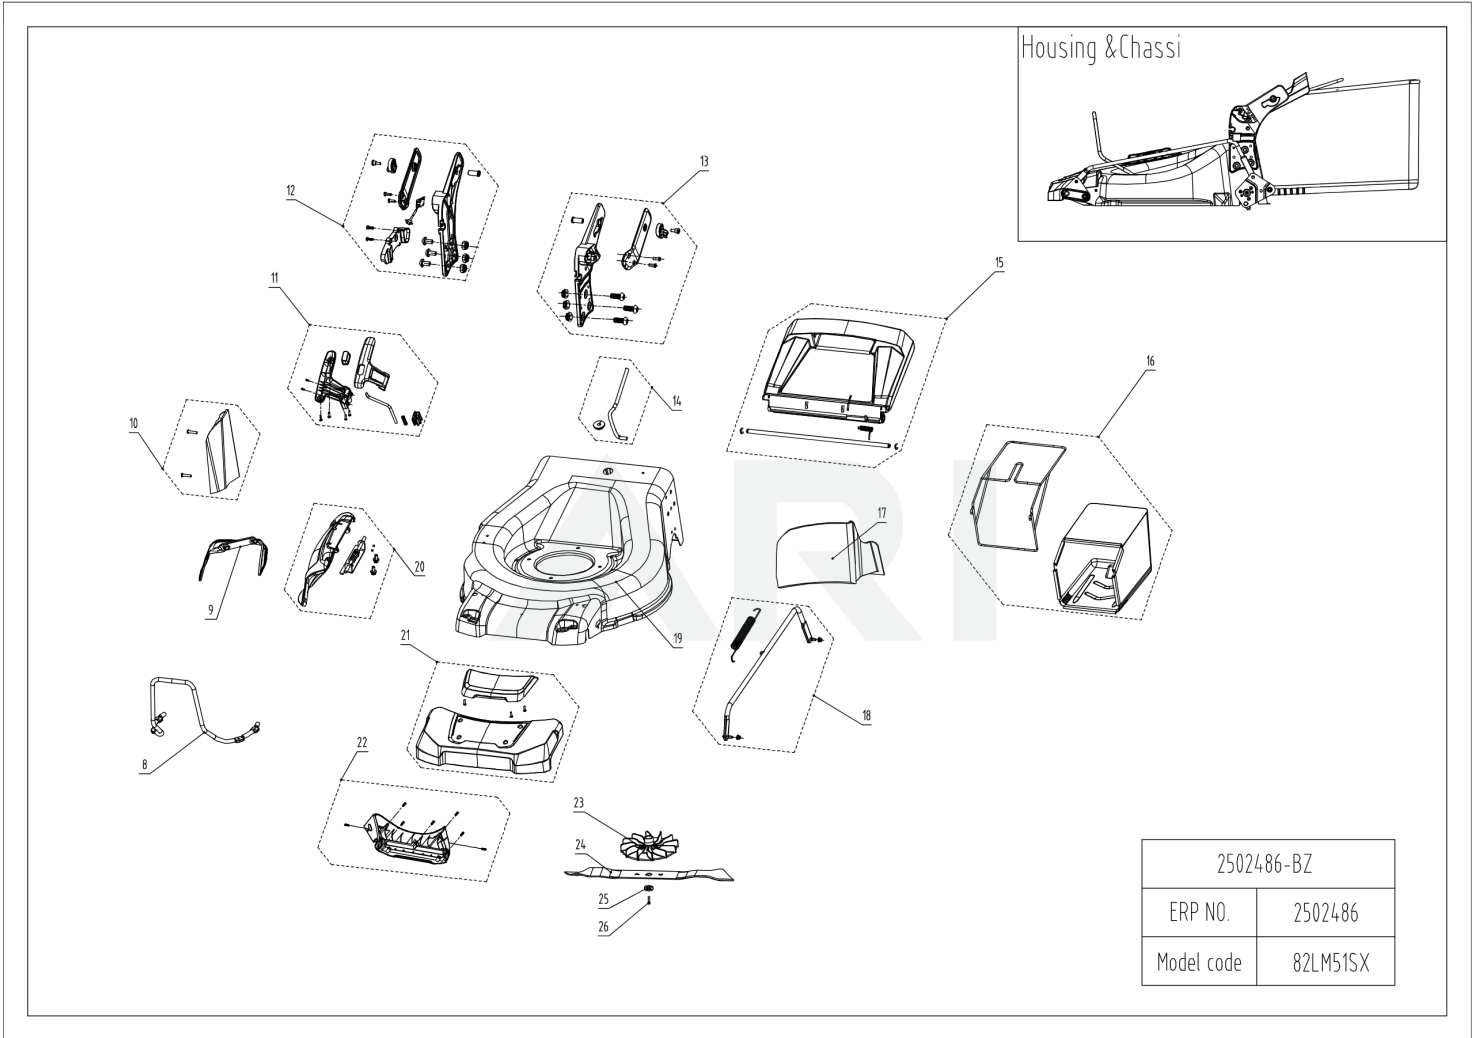

02 Handle

Rendered by ARI Network Services, Inc.

02 Handle

| Ref Number | Part Number | Part Description | Context Notes | Quantity |
|-------------------|--------------------|---|----------------------|-----------------|
| 1 | R0102201-00 | Right Lower Push Handle Assembly | Set | 1 |
| 2 | R0102165-00 | Switch box assembly | Set | 1 |
| 3 | RA333102378 | Upper rod NEW (2018/12) | Set | 1 |
| 4 | RA333112378 | Lower rod NEW (2018/12) | Set | 1 |
| 5 | RA333022375 | Upper handle-rod assembly | Set | 1 |
| 6 | R0102172-00 | Speed-control switch box assembly | Set | 1 |
| 7 | RA311122375 | New folding push rod fixed assembly(left) | Set | 1 |
| 34 | RA341272378 | Lower rod cover NEW (2018/12) | SET | 1 |

03 Chassi

Rendered by ARI Network Services, Inc.

03 Chassi

| Ref Number | Part Number | Part Description | Context Notes | Quantity |
|-------------------|--------------------|--|----------------------|-----------------|
| 8 | R0102204-00 | Power head protect bracket | Set | 1 |
| 9 | R0102206-00 | Side row openings | Set | 1 |
| 10 | R0102259-00 | Grass outlet Guide plate assembly | Set | 1 |
| 11 | RA311092375 | Height adjustment handle assembly | Set | 1 |
| 12 | R0102209-00 | Right height adjustment bracket assembly | Set | 1 |
| 13 | RA331102375 | Left height adjustment bracket assembly | Set | 1 |
| 14 | R0102211-00 | Power Cord Assembly | Set | 1 |
| 15 | R0102213-00 | Rear cover assembly | Set | 1 |
| 16 | R0102214-00 | Grass gathering bag assembly | Set | 1 |
| 17 | R0102215-00 | Rear Plug | Set | 1 |
| 18 | RA333052375 | Height adjustment Rod assembly | Set | 1 |
| 19 | R0102216-00 | Housing assembly | Set | 1 |
| 20 | RA311081179A | Side cover assembly | Set | 1 |
| 21 | R0102217-00 | Bumper assembly | Set | 1 |
| 22 | R0102223-00 | Front panel assembly | Set | 1 |
| 23 | RA341191179E | Fan assembly | Set | 1 |
| 24 | R0102225-00 | Blade | Set | 1 |
| 25 | RA333021527 | Plate | Set | 1 |
| 26 | R0102226-00 | Blade bolt | Set | 1 |