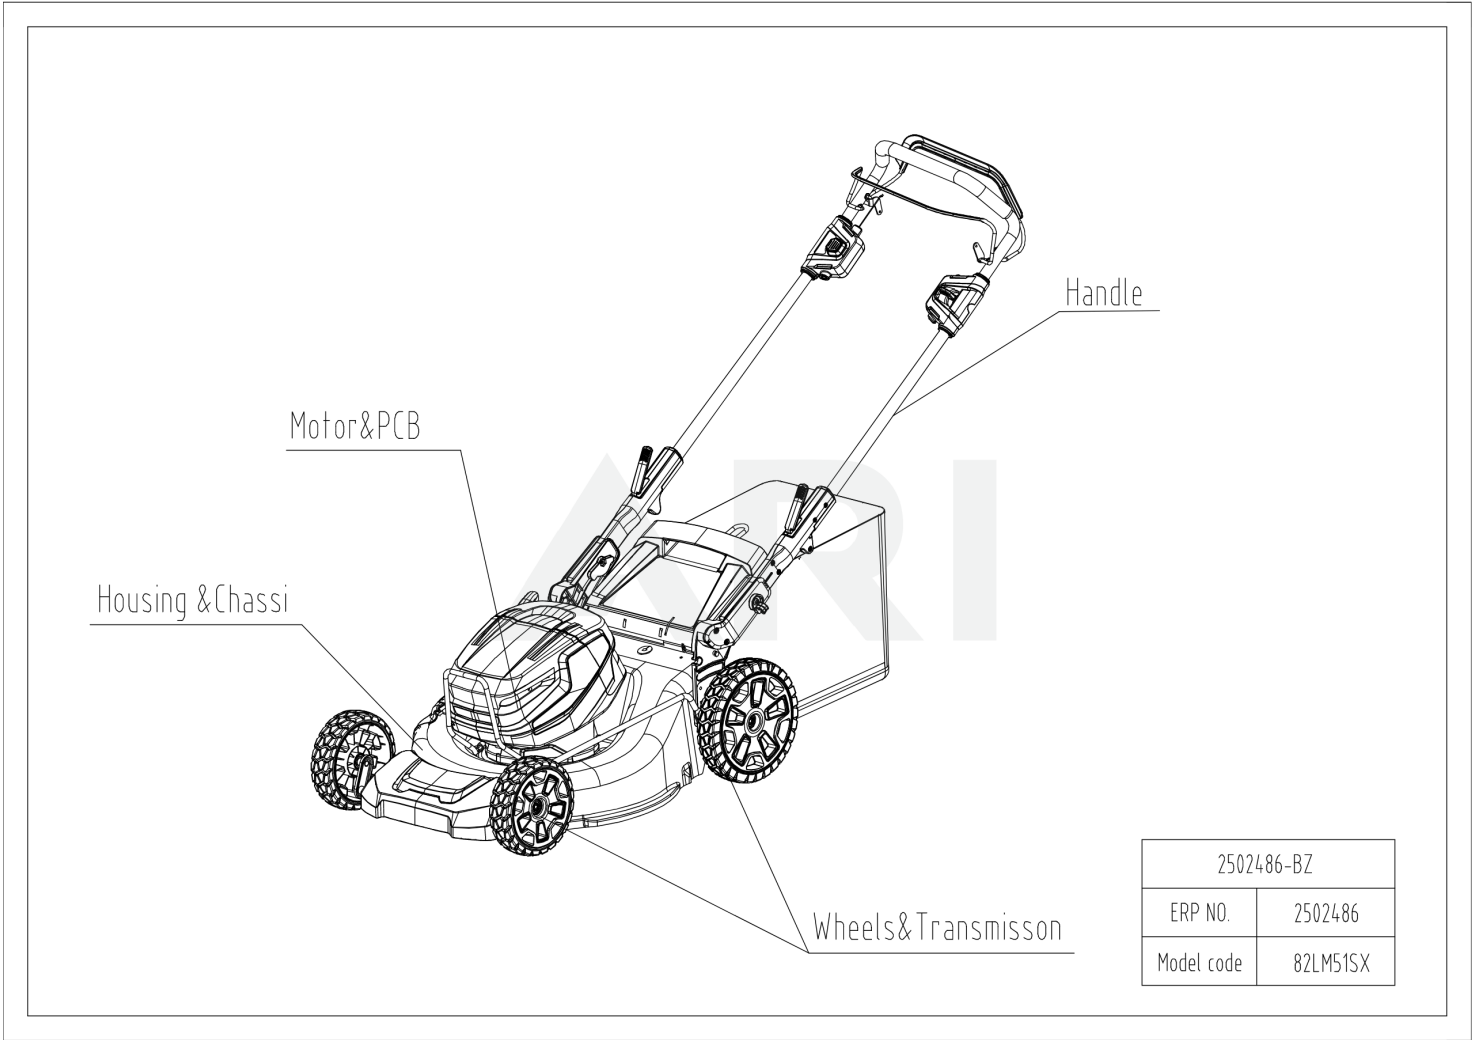

TABLE OF CONTENTS

01 Overview	3
02 Handle	5
03 Chassi	7
04 Motor & PCB	9
05 Wheels & Transmission	11

01 Overview

Rendered by ARI Network Services, Inc.