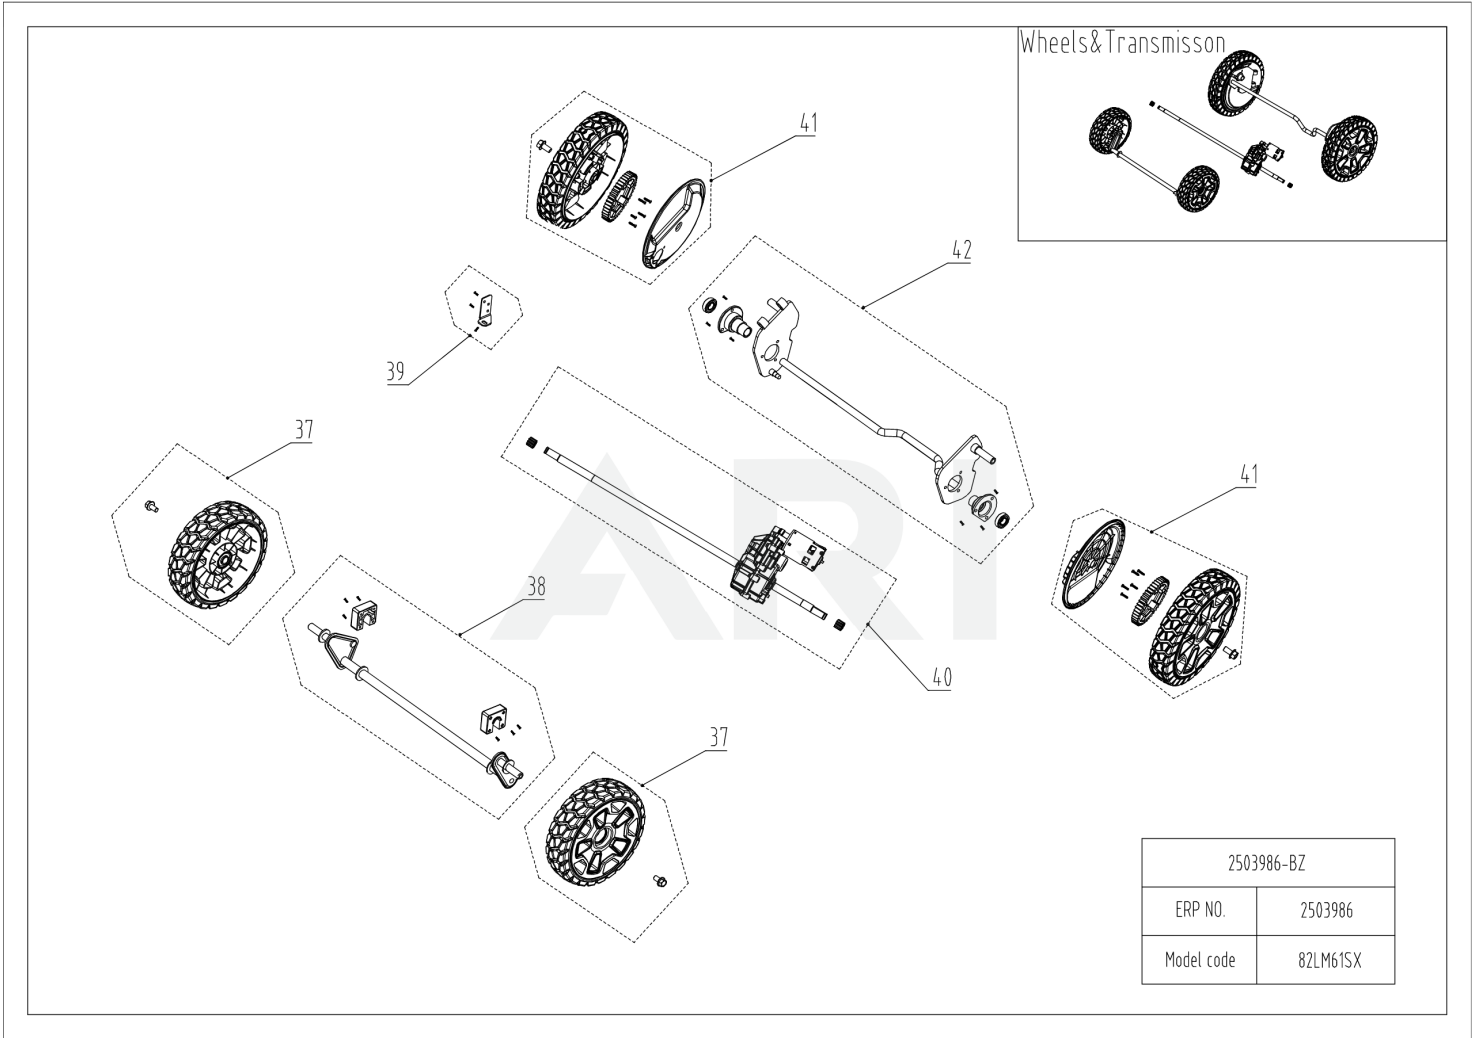

02 Handle

Ref Number	Part Number	Part Description	Context Notes	Quantity
1	RA311092376A	Switch box assembly	SET	1
2	RA333242376	Upper handle-rod assembly	SET	1
3	RA333102378	Upper rod NEW (2018/12)	SET	1
4	RA333112378	Lower rod NEW (2018/12)	SET	1
5	RA311112376A	Speed-control switch box assembly	SET	1
6	R0101174-00	Fixed box assembly	SET	2
7	RA311272376	Lower handle-rod assembly	SET	2
43	RA341272378	Lower rod cover NEW (2018/12)	SET	1

Ref Number	Part Number	Part Description	Context Notes	Quantity
44	R0102287-00	Volute Shell	SET	1

04 Motor & PCB

Rendered by ARI Network Services, Inc.

04 Motor & PCB

Ref Number	Part Number	Part Description	Context Notes	Quantity
34	R0102279-00	PCB Transmission	SET	1
35	R0102280-00	PCB Cutting motors	SET	1
36	R0102281-00	Gear box assembly	SET	1
36.2	R0100353-00	Deep groove ball bearing	SET	2
36.4	R0100354-00	Deep groove ball bearing	SET	2
36.18	R0100355-00	Blade coupling shaft II (fine tread)	SET	1
36.19	R0100356-00	Blade coupling shaft I (fine tread)	SET	1
36.23	R0100357-00	Double blade right-hand gear I	SET	1
36.24	R0100358-00	Double blade right-hand gear II	SET	1
36.25	R0100359-00	Double blade Left-hand gear	SET	2

05 Wheels & Transmission

Rendered by ARI Network Services, Inc.

05 Wheels & Transmission

Ref Number	Part Number	Part Description	Context Notes	Quantity
37	R0102282-00	8" wheel assembly	SET	2
38	RA333052376A	Front wheel axle assembly spare part	SET	1
39	R0102283-00	Pinboard assembly	SET	1
40	R0102284-00	Self-propelled reducer assembly	SET	1
41	R0102285-00	10" wheel assembly spare part	SET	2
42	R0102286-00	Back wheel axle assembly	SET	1