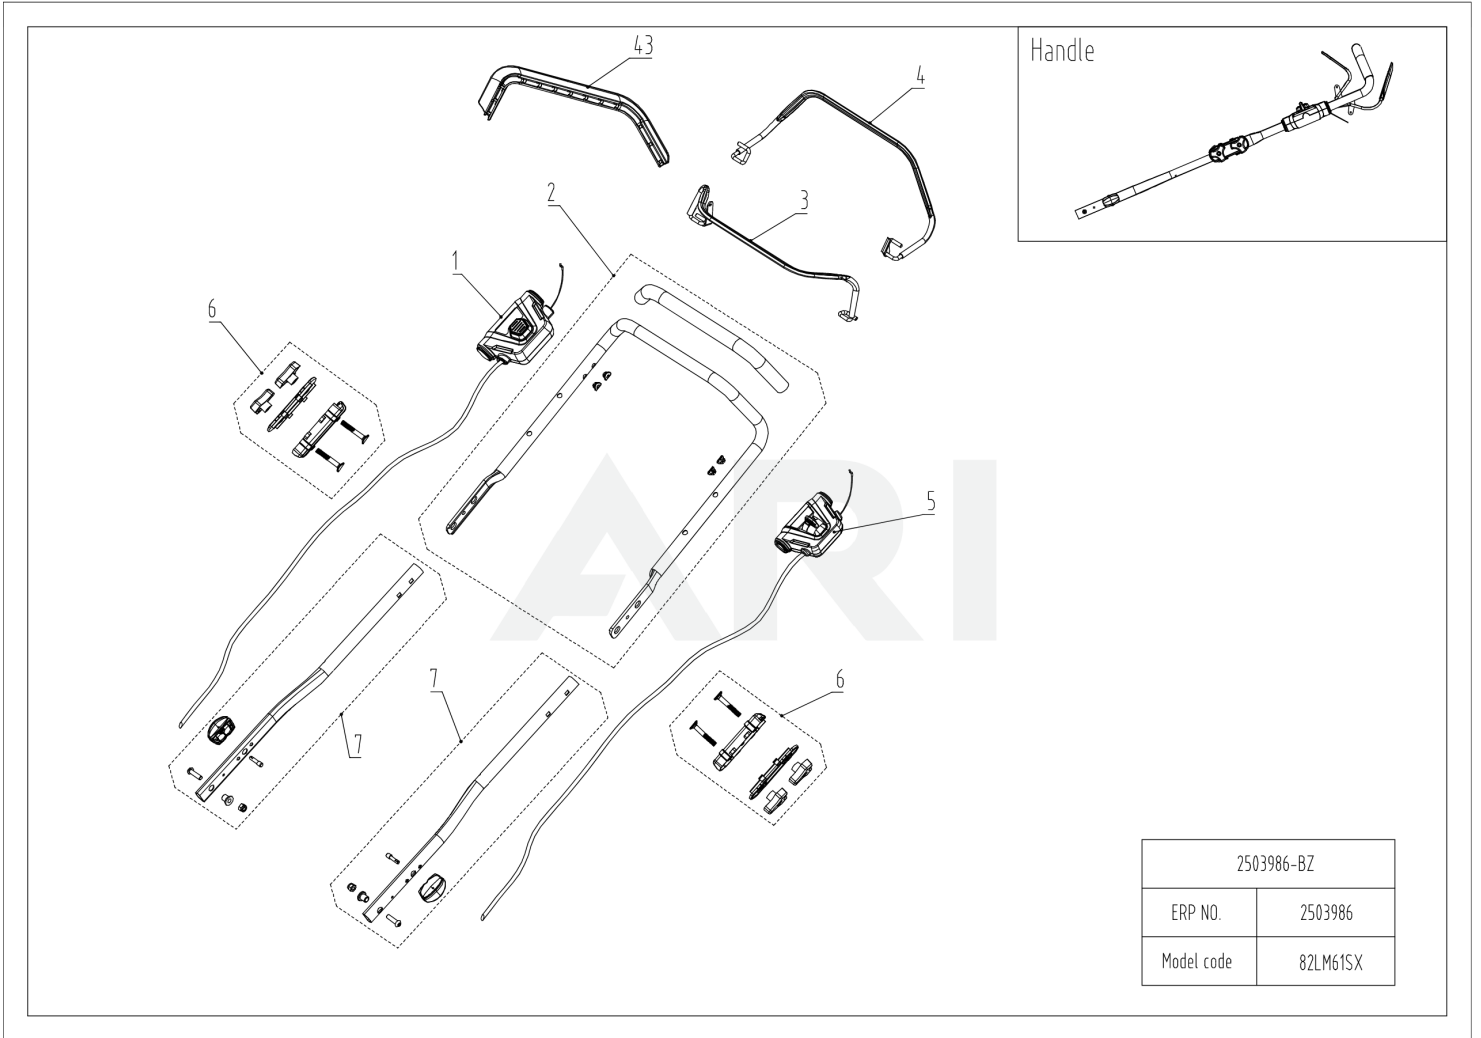

02 Handle

Rendered by ARI Network Services, Inc.

02 Handle

Ref Number	Part Number	Part Description	Context Notes	Quantity
1	RA311092376A	Switch box assembly	SET	1
2	RA333242376	Upper handle-rod assembly	SET	1
3	RA333102378	Upper rod NEW (2018/12)	SET	1
4	RA333112378	Lower rod NEW (2018/12)	SET	1
5	RA311112376A	Speed-control switch box assembly	SET	1
6	R0101174-00	Fixed box assembly	SET	2
7	RA311272376	Lower handle-rod assembly	SET	2
43	RA341272378	Lower rod cover NEW (2018/12)	SET	1