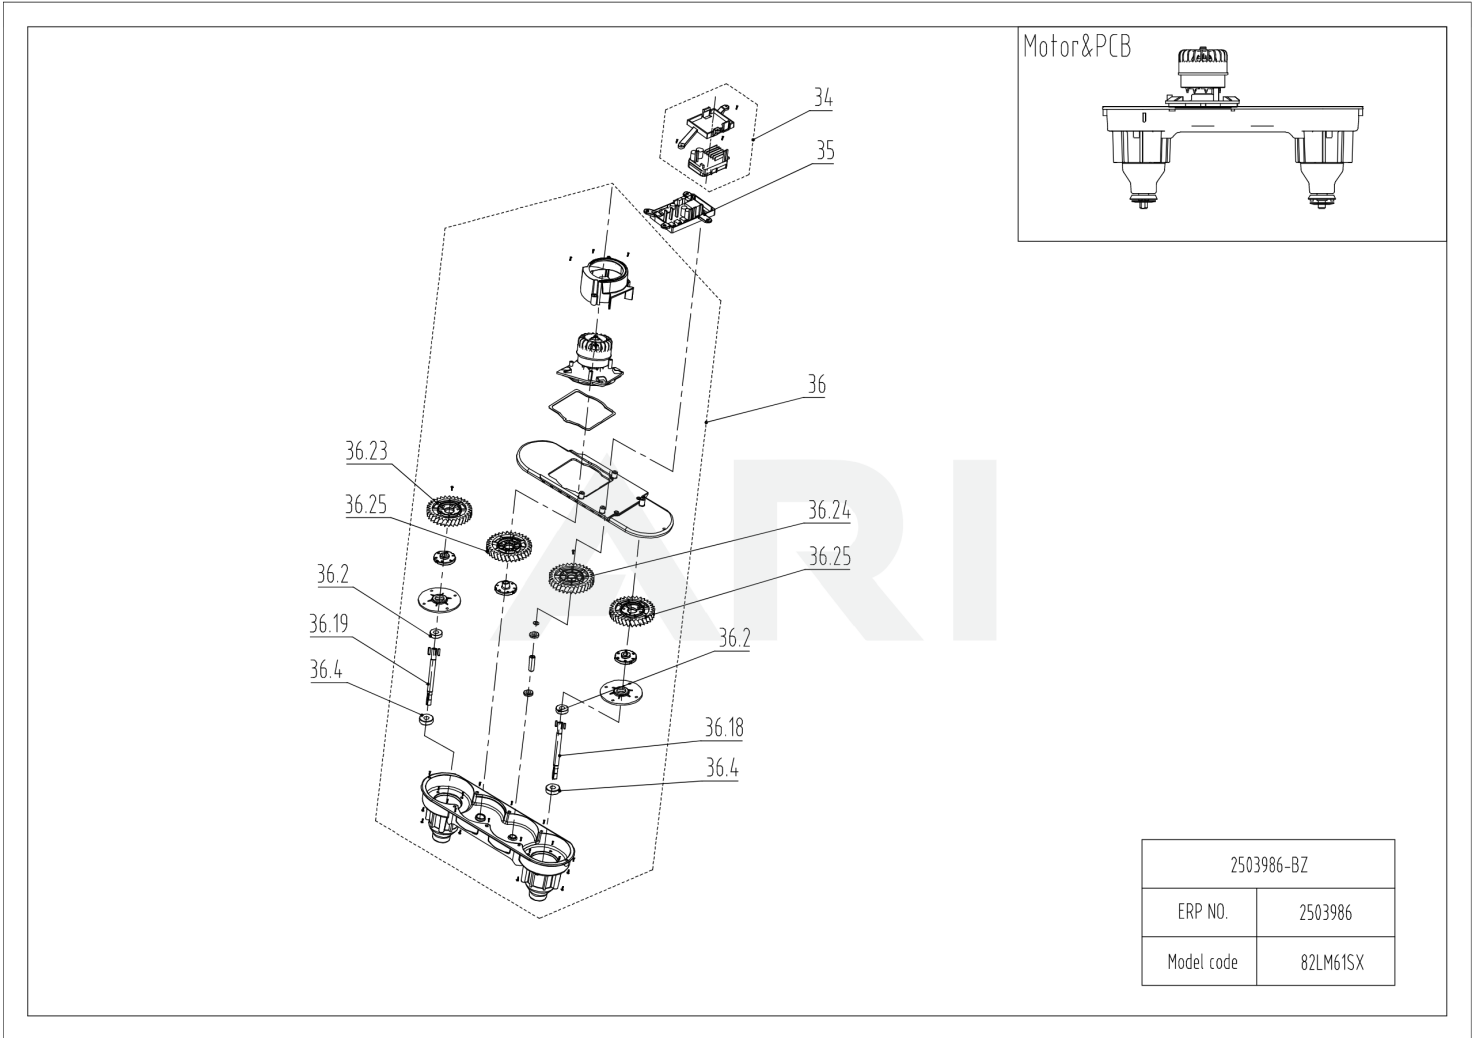

Ref Number	Part Number	Part Description	Context Notes	Quantity
44	R0102287-00	Volute Shell	SET	1

04 Motor & PCB

Rendered by ARI Network Services, Inc.

04 Motor & PCB

Ref Number	Part Number	Part Description	Context Notes	Quantity
34	R0102279-00	PCB Transmission	SET	1
35	R0102280-00	PCB Cutting motors	SET	1
36	R0102281-00	Gear box assembly	SET	1
36.2	R0100353-00	Deep groove ball bearing	SET	2
36.4	R0100354-00	Deep groove ball bearing	SET	2
36.18	R0100355-00	Blade coupling shaft II (fine tread)	SET	1
36.19	R0100356-00	Blade coupling shaft I (fine tread)	SET	1
36.23	R0100357-00	Double blade right-hand gear I	SET	1
36.24	R0100358-00	Double blade right-hand gear II	SET	1
36.25	R0100359-00	Double blade Left-hand gear	SET	2