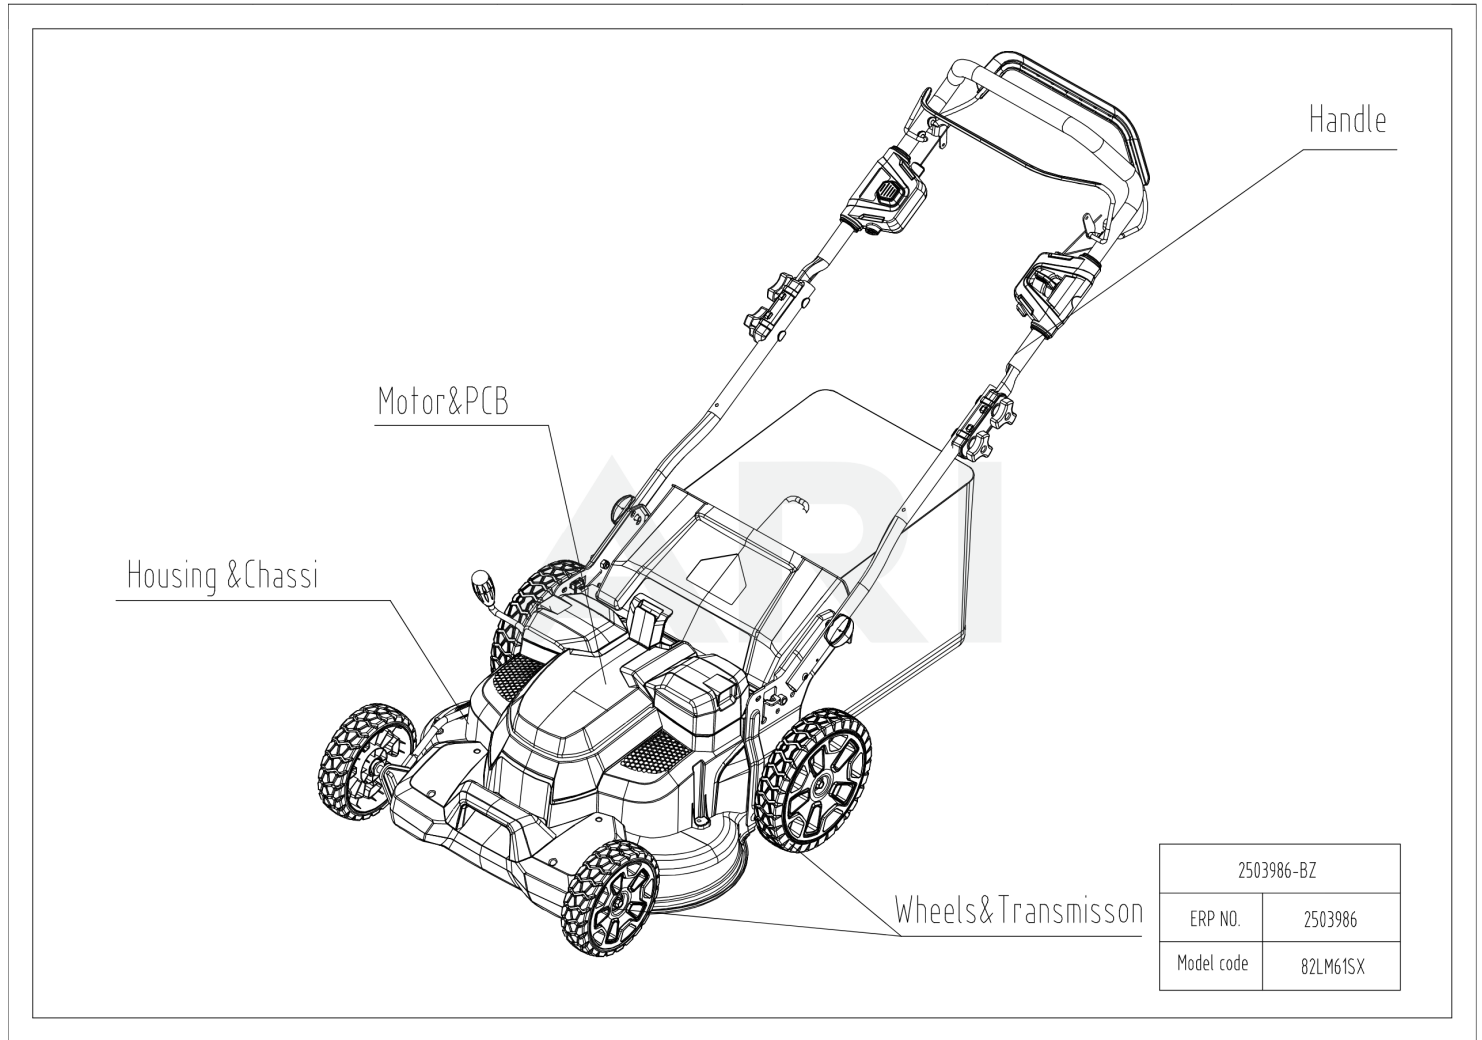

82V 61 cm SP Dual Blade Mower
82LM61SX 2503986

TABLE OF CONTENTS

01 Overview	3
02 Handle	5
03 Housing	7
04 Motor & PCB	10
05 Wheels & Transmission	12

01 Overview

Rendered by ARI Network Services, Inc.

01 Overview

Ref Number	Part Number	Part Description	Context Notes	Quantity
-------------------	--------------------	-------------------------	----------------------	-----------------

02 Handle

Rendered by ARI Network Services, Inc.

02 Handle

Ref Number	Part Number	Part Description	Context Notes	Quantity
1	RA311092376A	Switch box assembly	SET	1
2	RA333242376	Upper handle-rod assembly	SET	1
3	RA333102378	Upper rod NEW (2018/12)	SET	1
4	RA333112378	Lower rod NEW (2018/12)	SET	1
5	RA311112376A	Speed-control switch box assembly	SET	1
6	R0101174-00	Fixed box assembly	SET	2
7	RA311272376	Lower handle-rod assembly	SET	2
43	RA341272378	Lower rod cover NEW (2018/12)	SET	1