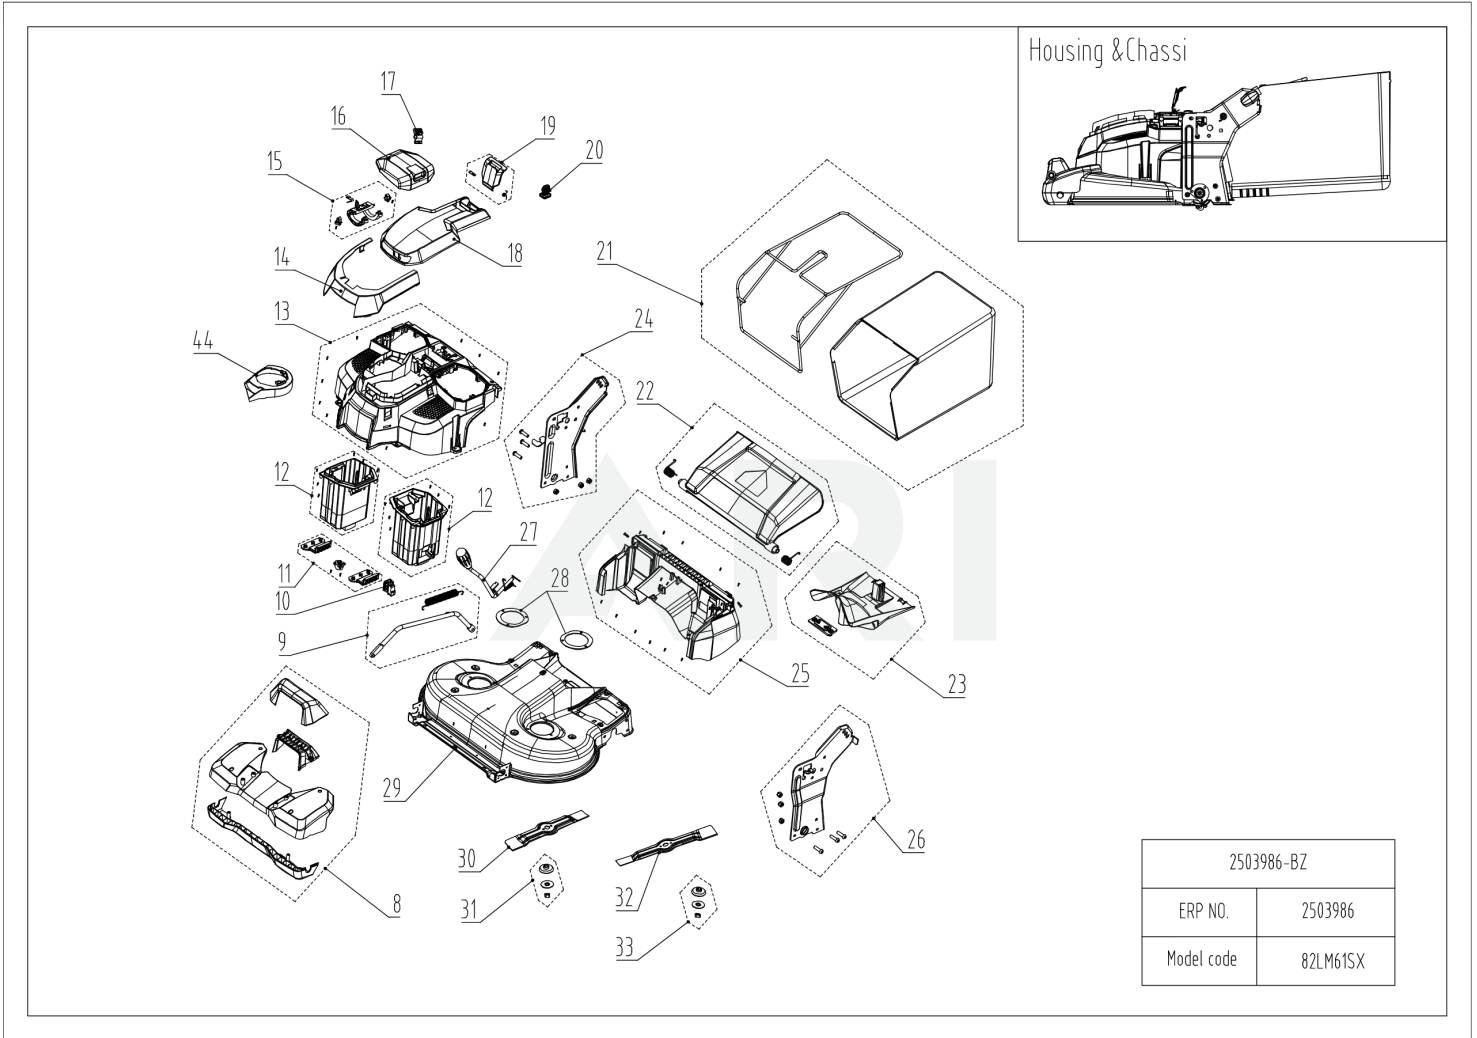

03 Housing

2503986-BZ	
ERP NO.	2503986
Model code	82LM61SX

Rendered by ARI Network Services, Inc.