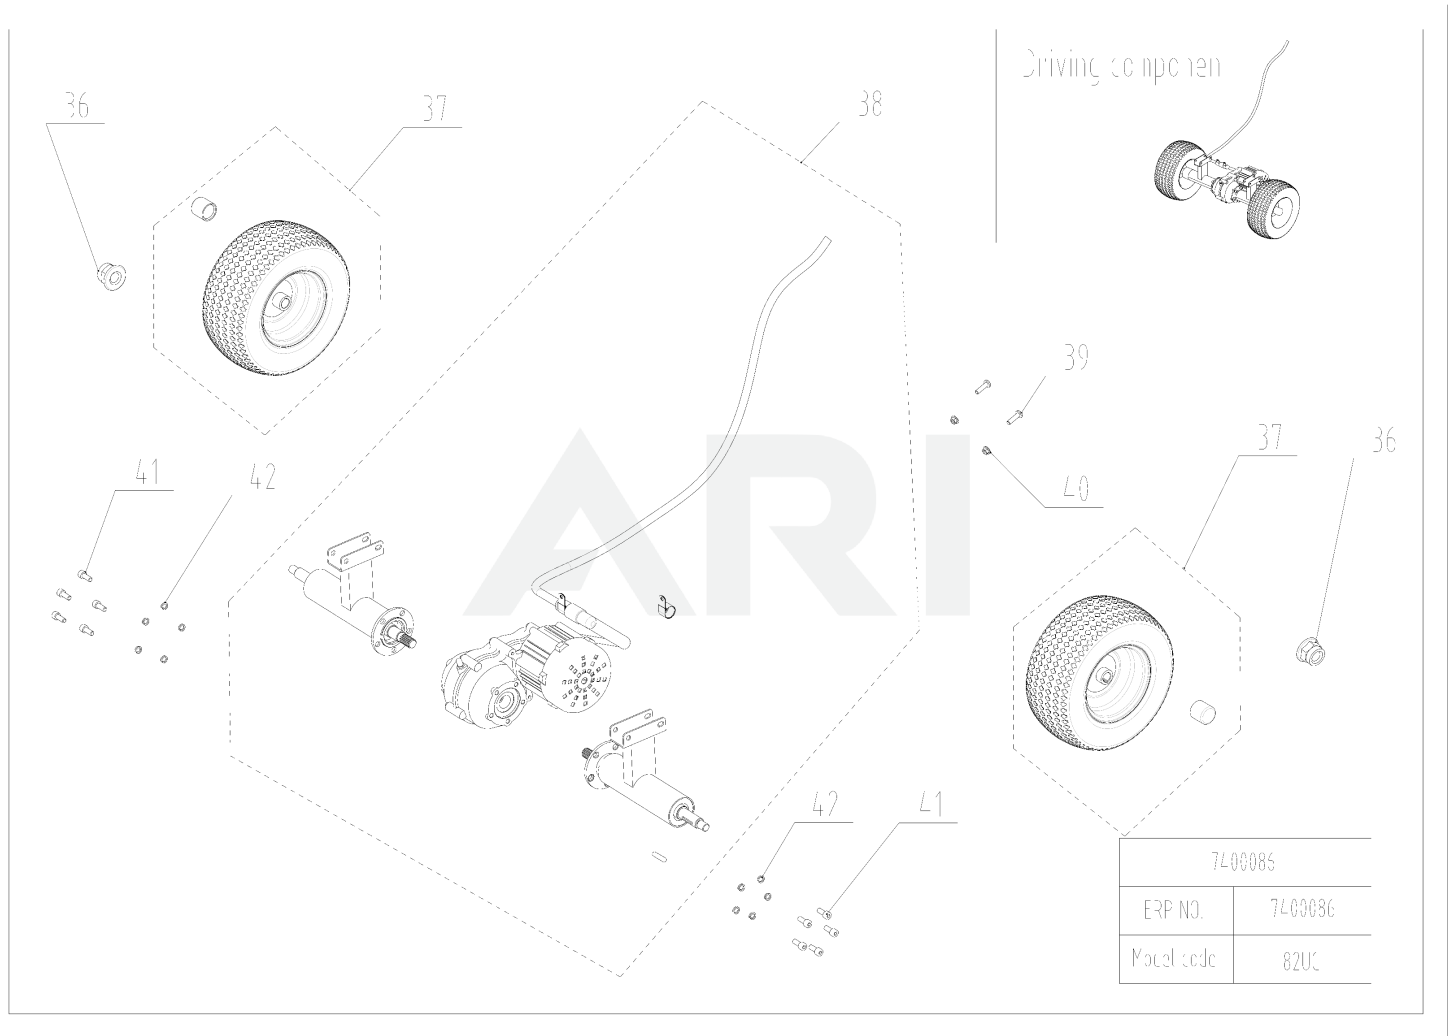

82V Utility Cart 82UC 7400086

TABLE OF CONTENTS

01 Exploded View	3
02 Handle	5
03 Bucket	7
04 Lower framer	9
05 Driving component	11

01 Exploded View

Rendered by ARI Network Services, Inc.

7400086	
EXP NO.	7400086
Model code	82UC

03 Bucket

7400086	
FRP NO.	7400086
Model code	82UC

Rendered by ARI Network Services, Inc.

03 Bucket

Ref Number	Part Number	Part Description	Context Notes	Quantity
7	RA34206688	handle grips		1
17	RA32202688AB	With knurled t-nut(10pcs)		1
18	RA34102690AG	Car hopper components		1
19	RA32220688AB	Hexagon flange bolts(10pcs)		1
20	RA339023153	Bucket fixed frame welding assembly		1
21	RA31912690	Brake Levers		1
22	RA31912688	digging line		1
23	RA32212688AB	hexagon nut with flange (10pcs)		1
24	RA32211688AB	cross recess pan head screw(10pcs)		1

04 Lower framer

Rendered by ARI Network Services, Inc.

04 Lower framer

Ref Number	Part Number	Part Description	Context Notes	Quantity
25	RA31910688	Gas cap assembly		1
26	RA32214688AB	Non-metal insert hexagonal lock nut		1
27	RA339033153	Lower frame welding assembly		1
28	RA34202688	shock pad		1
29	RA341083153	Nylon liner assembly		1
30	RA32204688AB	Hexagon flange bolts(10pcs)		1
31	RA32213688AB	Hexagon flange bolts(10pcs)		1
32	RA3220051522	Non-metal insert hexagonal lock nut(10pcs)		1
33	RA32218688AB	Non-metal insert hexagonal lock nut(10pcs)		1
34	RA319043153	universal wheel		1
35	RA32217696	Hexagon flange bolts(10pcs)		1

05 Driving component

Rendered by ARI Network Services, Inc.

05 Driving component

Ref Number	Part Number	Part Description	Context Notes	Quantity
36	RA32219688AB	All - metal hexagon face lock nut		1
37	RA31901696	inflatable wheel		1
38	RA319023153	Motor gear box assembly		1
39	RA322053153	bolt		1
40	RA3220381523	Non-metal insert hexagonal lock nut		1
41	RA32215688	socket head cap screw		1
42	RA32216688	spring washer		1