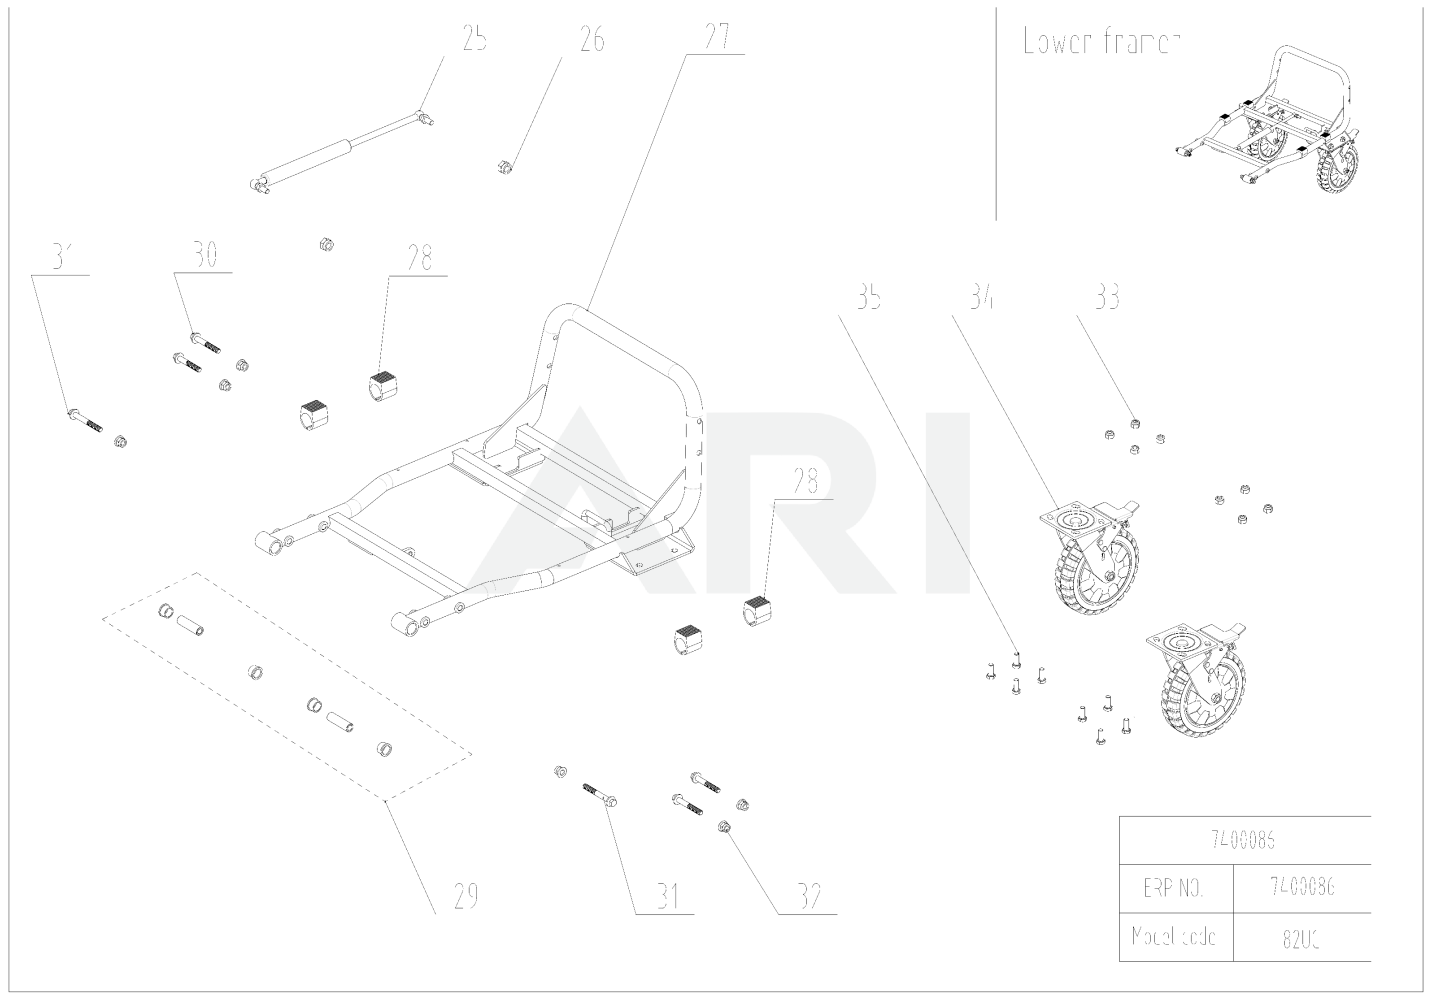

04 Lower framer

Rendered by ARI Network Services, Inc.

04 Lower framer

Ref Number	Part Number	Part Description	Context Notes	Quantity
25	RA31910688	Gas cap assembly		1
26	RA32214688AB	Non-metal insert hexagonal lock nut		1
27	RA339033153	Lower frame welding assembly		1
28	RA34202688	shock pad		1
29	RA341083153	Nylon liner assembly		1
30	RA32204688AB	Hexagon flange bolts(10pcs)		1
31	RA32213688AB	Hexagon flange bolts(10pcs)		1
32	RA3220051522	Non-metal insert hexagonal lock nut(10pcs)		1
33	RA32218688AB	Non-metal insert hexagonal lock nut(10pcs)		1
34	RA319043153	universal wheel		1
35	RA32217696	Hexagon flange bolts(10pcs)		1