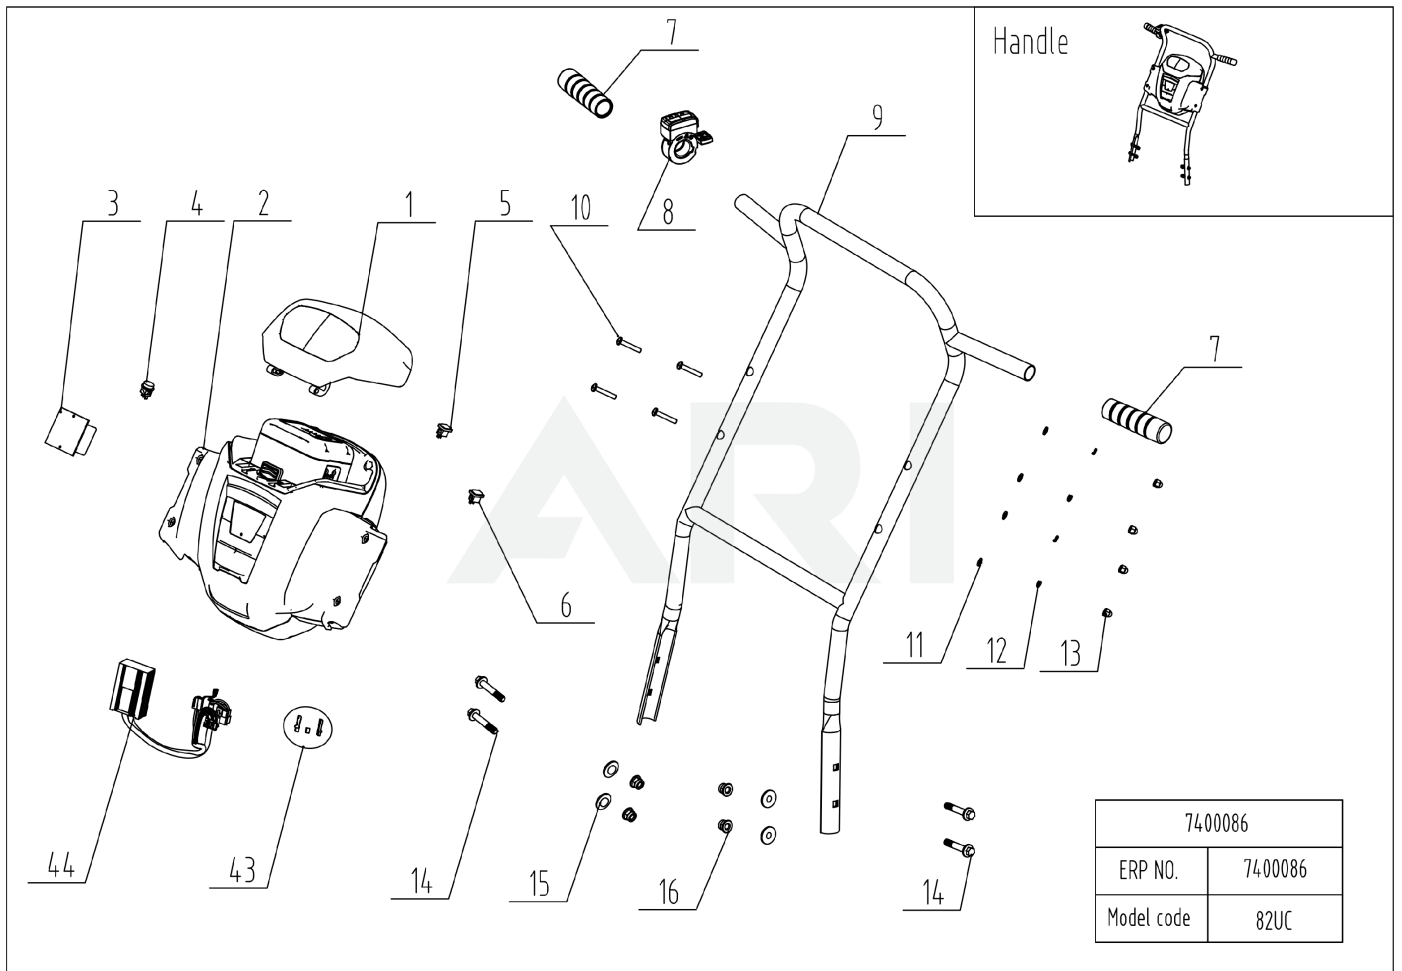

02 Handle

Rendered by ARI Network Services, Inc.

02 Handle

Ref Number	Part Number	Part Description	Context Notes	Quantity
1	RA311142385	Battery cover module		1
2	RA34101696AC	Panel assembly	Complete panel incl. all int. components	1
3	RA36201696B	pcb plate		1
4	RA31121696	ON-OFF SWITCH		1
5	RA31119696	FORWARD-REVERSE SWITCH		1
6	RA31120696	HI/LO SWITCH		1
7	RA34206688	handle grips	2 pcs per SKU	1
8	RA31905696	Speed control knob		1
9	RA339013153	Upper handle		1
10	RA32201688AB	cross recess pan head screw(10pcs)		1
11	RA32222688AB	plain washer(10pcs)		1
12	RA32208688AB	spring washer(10pcs)		1
13	RA32206688AB	HEX DOMED CAP NUT(10pcs)		1
14	RA3220961523	Hexagon flange bolts(10pcs)		1
15	RA3220711523	plain washer(10pcs)		1
16	RA3220391523	Non-metal insert hexagonal lock nut(10pcs)		1
43	RA311051479AB	Key assembly part		
44	R0101066-00	Control Unit