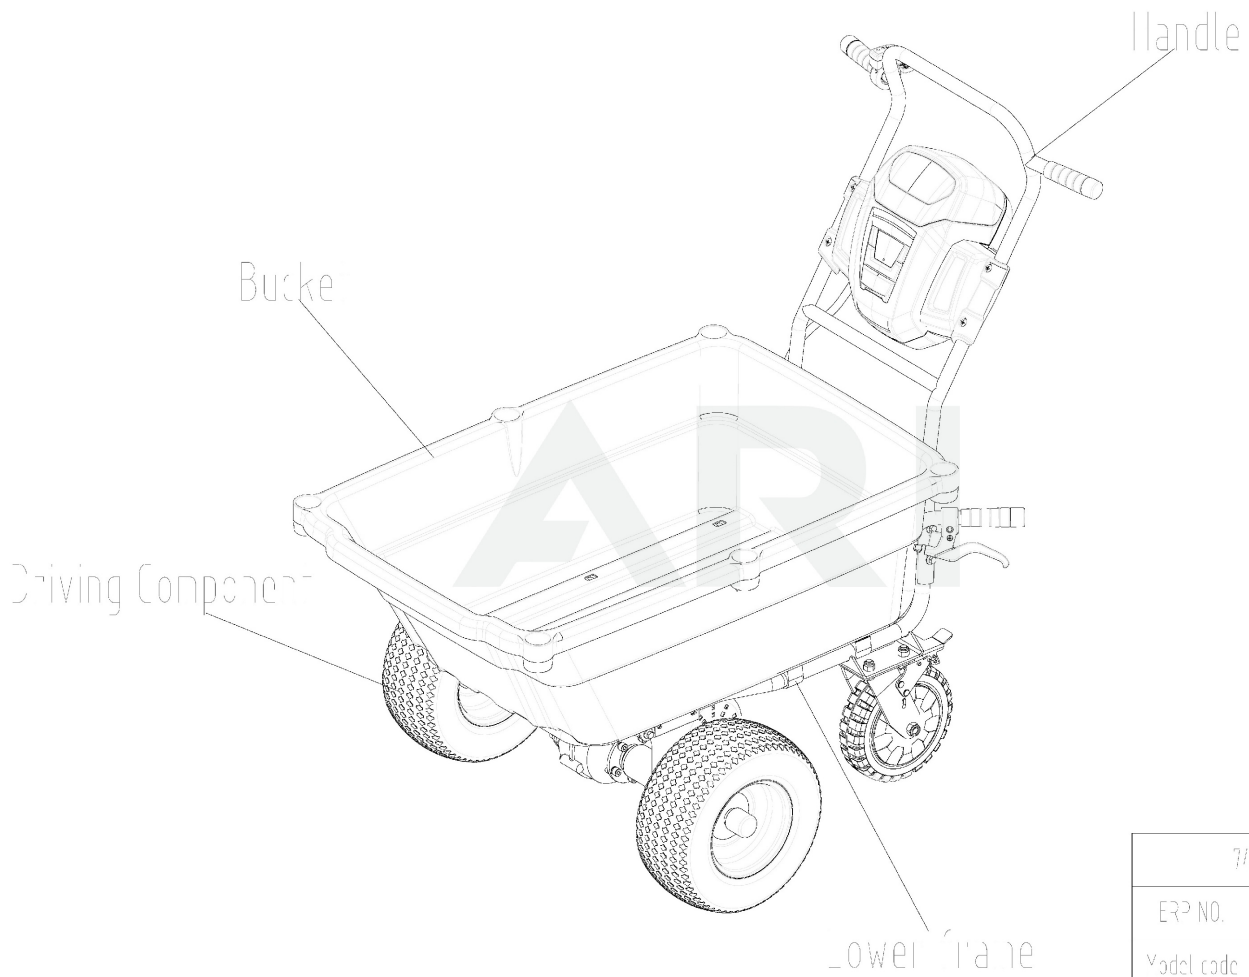

82V Utility Cart 82UC 7400086

TABLE OF CONTENTS

01 Exploded View	3
02 Handle	5
03 Bucket	7
04 Lower framer	9
05 Driving component	11

01 Exploded View

Rendered by ARI Network Services, Inc.

7400086	
EXP NO.	7400086
Model code	82UC

01 Exploded View

Ref Number	Part Number	Part Description	Context Notes	Quantity
-------------------	--------------------	-------------------------	----------------------	-----------------

02 Handle

Rendered by ARI Network Services, Inc.

02 Handle

Ref Number	Part Number	Part Description	Context Notes	Quantity
1	RA311142385	Battery cover module		1
2	RA34101696AC	Panel assembly	Complete panel incl. all int. components	1
3	RA36201696B	pcb plate		1
4	RA31121696	ON-OFF SWITCH		1
5	RA31119696	FORWARD-REVERSE SWITCH		1
6	RA31120696	HI/LO SWITCH		1
7	RA34206688	handle grips	2 pcs per SKU	1
8	RA31905696	Speed control knob		1
9	RA339013153	Upper handle		1
10	RA32201688AB	cross recess pan head screw(10pcs)		1
11	RA32222688AB	plain washer(10pcs)		1
12	RA32208688AB	spring washer(10pcs)		1
13	RA32206688AB	HEX DOMED CAP NUT(10pcs)		1
14	RA3220961523	Hexagon flange bolts(10pcs)		1
15	RA3220711523	plain washer(10pcs)		1
16	RA3220391523	Non-metal insert hexagonal lock nut(10pcs)		1
43	RA311051479AB	Key assembly part		
44	R0101066-00	Control Unit		