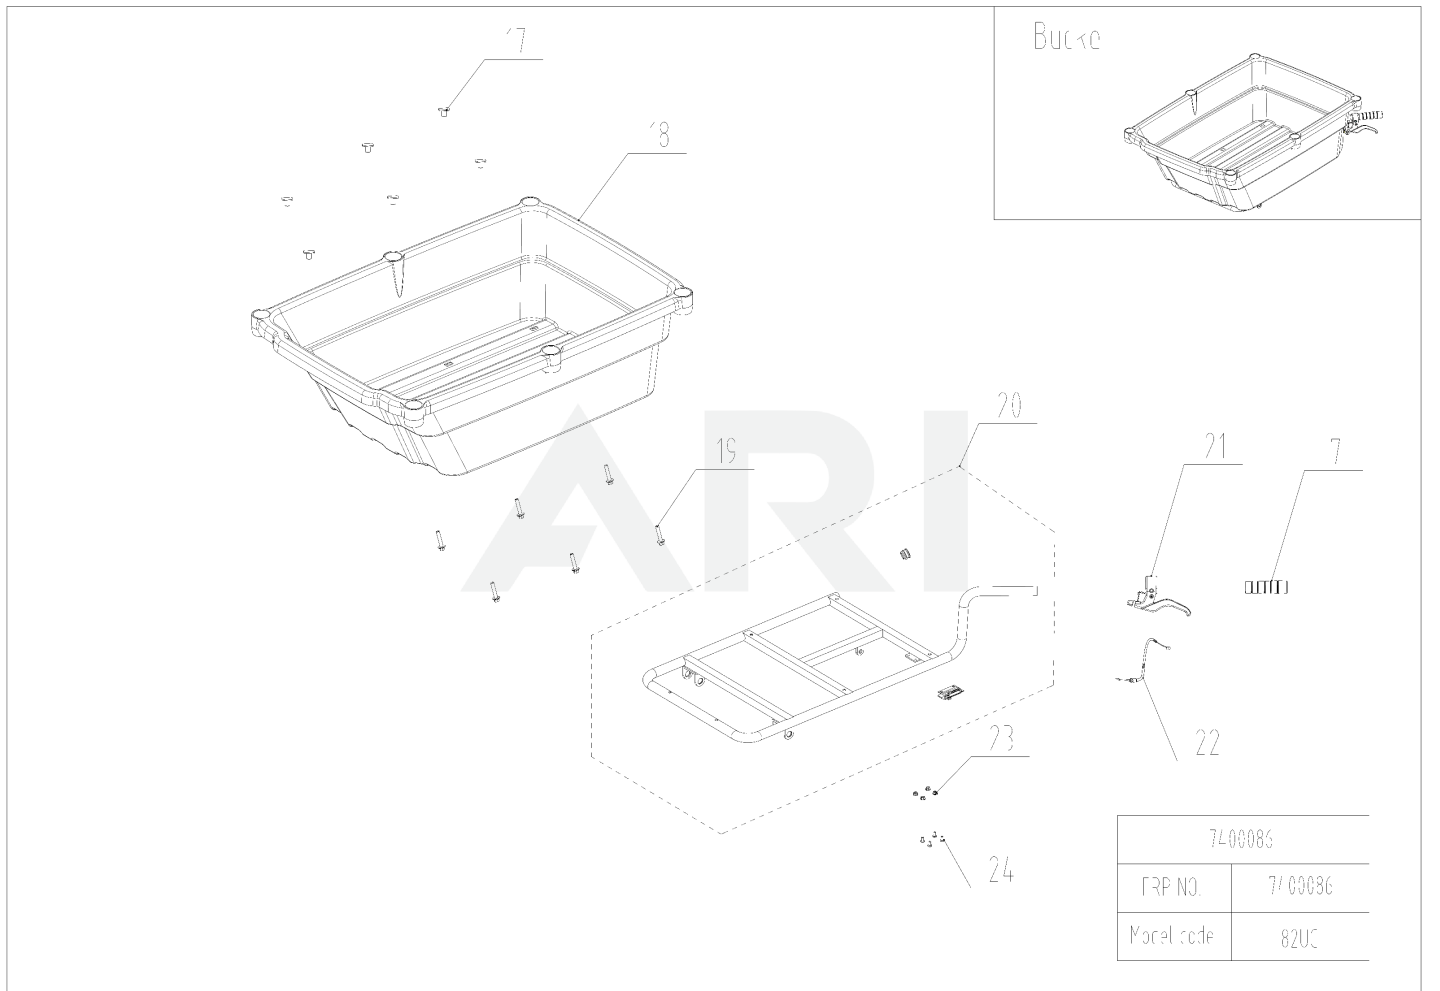

82V Utility Cart 82UC 7400086

TABLE OF CONTENTS

01 Exploded View	3
02 Handle	5
03 Bucket	7
04 Lower framer	9
05 Driving component	11

01 Exploded View

Rendered by ARI Network Services, Inc.

7400086	
EXP NO.	7400086
Model code	82UC

01 Exploded View

Ref Number	Part Number	Part Description	Context Notes	Quantity
-------------------	--------------------	-------------------------	----------------------	-----------------

02 Handle

Rendered by ARI Network Services, Inc.

02 Handle

Ref Number	Part Number	Part Description	Context Notes	Quantity
1	RA311142385	Battery cover module		1
2	RA34101696AC	Panel assembly	Complete panel incl. all int. components	1
3	RA36201696B	pcb plate		1
4	RA31121696	ON-OFF SWITCH		1
5	RA31119696	FORWARD-REVERSE SWITCH		1
6	RA31120696	HI/LO SWITCH		1
7	RA34206688	handle grips	2 pcs per SKU	1
8	RA31905696	Speed control knob		1
9	RA339013153	Upper handle		1
10	RA32201688AB	cross recess pan head screw(10pcs)		1
11	RA32222688AB	plain washer(10pcs)		1
12	RA32208688AB	spring washer(10pcs)		1
13	RA32206688AB	HEX DOMED CAP NUT(10pcs)		1
14	RA3220961523	Hexagon flange bolts(10pcs)		1
15	RA3220711523	plain washer(10pcs)		1
16	RA3220391523	Non-metal insert hexagonal lock nut(10pcs)		1
43	RA311051479AB	Key assembly part		
44	R0101066-00	Control Unit		

03 Bucket

7400086	
FRP NO.	7400086
Model code	82UC

Rendered by ARI Network Services, Inc.

03 Bucket

Ref Number	Part Number	Part Description	Context Notes	Quantity
7	RA34206688	handle grips		1
17	RA32202688AB	With knurled t-nut(10pcs)		1
18	RA34102690AG	Car hopper components		1
19	RA32220688AB	Hexagon flange bolts(10pcs)		1
20	RA339023153	Bucket fixed frame welding assembly		1
21	RA31912690	Brake Levers		1
22	RA31912688	digging line		1
23	RA32212688AB	hexagon nut with flange (10pcs)		1
24	RA32211688AB	cross recess pan head screw(10pcs)		1