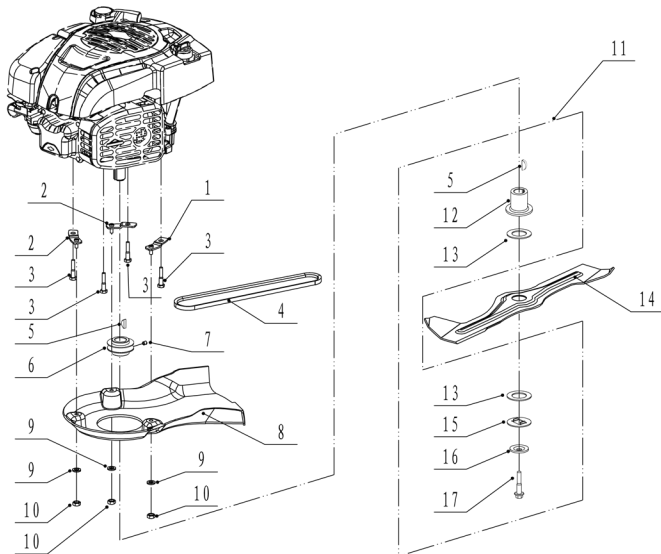

# WB 536 SB VDOV 2014

No.	Název
1	B & S DOV
2	deck assembly
3	blade component
4	front axle
5	rear axle
6	handlebar
7	grasscatcher
8	tension part

# WB 536 SB VDOV 2014

No.	ID Zboží	Název
1	5360101010J/44	chassis
2	Y19GDTL3	right-AVS assembly
3	Y19GDTR3	left-AVS assembly
4	5360125020/22	right bracket
5	5360124020/22	left bracket
6	0107008030	square neck bolt
7	AVS040000000	AVS base
8	AVS030000000/22	right bracket base
9	AVS020000000/22	left bracket base
10	AVS000000020	AVS
11	AVS000000010/22	AVS cover
12	0204008000	lock nut
13	4510513010/01	square neck bolt
14	0301006000	flat washer
15	0401008000	spring washer
16	AVS010000000/80	lock knob
17	0102008016	bolt
18	0202008000	lock nut
19	0104006016	cross slot screw
20	5360123010/01	graduator
21	0301006000	flat washer
22	0202006000	lock nut
23	0107006014	square neck bolt
24	5020118010/02	side discharge cover bracket
25	5020120010/02	side discharge cover spring
26	5020119010	side discharge cover pivot
27	5360119010J	cover
28	5360120010J	side discharge deflector
29	5360114010	front mask
30	0106004013	cross slot ST screw
31	0204006000	lock nut
32	5360122010	rubber ring
33	5360115010	mulching plug
34	5360117010/02	rear cover pivot
35	5360118010	rear cover spring
36	5360116010	rear cover
37	5360127010	rear pivot
38	5360126010/02	rear deflector
39	5320114020/01	upper bearing bracket
40	0102006012	hex flange bolt
41	5320332010/01	connecting rod spring
42	5360308010/44	connector rod
43	0301010000	flat washer
44	5320333010	spring clip

# WB 536 SB VDOV 2014

No.	ID Zboží	Název
1	5360111010/02	engine washer 1
2	5360112010/02	engine washer 2
3	5320115010	ST screw
4	5620133010S	V belt
5	5310401010	key
6	5380402010/02	engine pulley
7	0105006006	locating screw
8	5360113010	belt shield
9	0302006000	big flat washer
10	0202006000	lock nut
11	5320404001	
12	5320404010/02	
13	5310402010	friction washer
14	5310403010A/22	blade
15	5310404010/02	lock ring
16	5310406010/04	spring washer
17	5320405010	central bolt