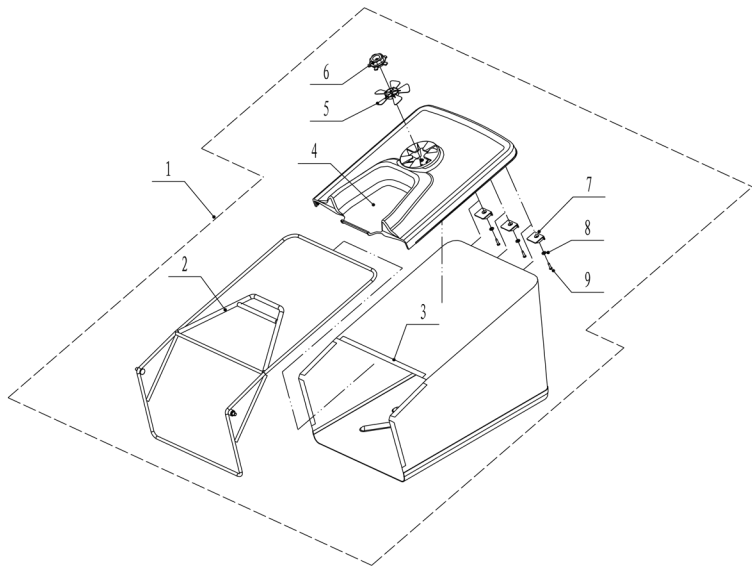

WB 536 SB VDOV 2014

No.	ID Zboží	Název
1		
2	5360602010/22	grass catcher frame
3	5360603010/81	grass bag
4	5360604010	top cover of grass
5	5360605010	fan
6	5360606010	fan cap
7	5360607010	clip
8	0301004000	flat washer
9	0106004022	cross slot ST screw