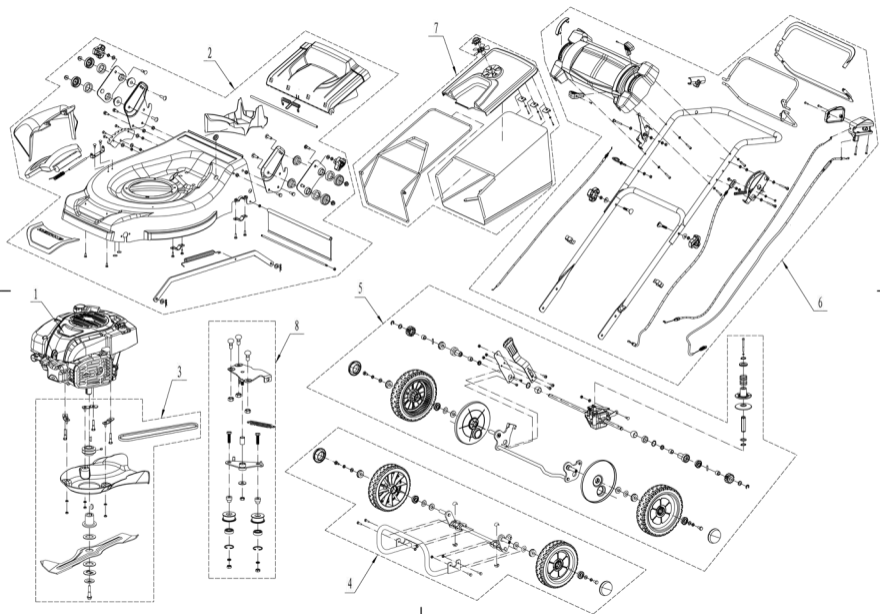

# WB 536 SB VDOV 2014

No.	Název
1	B & S DOV
2	deck assembly
3	blade component
4	front axle
5	rear axle
6	handlebar
7	grasscatcher
8	tension part

# WB 536 SB VDOV 2014

No.	ID Zboží	Název
1	5360101010J/44	chassis
2	Y19GDTL3	right-AVS assembly
3	Y19GDTR3	left-AVS assembly
4	5360125020/22	right bracket
5	5360124020/22	left bracket
6	0107008030	square neck bolt
7	AVS040000000	AVS base
8	AVS030000000/22	right bracket base
9	AVS020000000/22	left bracket base
10	AVS000000020	AVS
11	AVS000000010/22	AVS cover
12	0204008000	lock nut
13	4510513010/01	square neck bolt
14	0301006000	flat washer
15	0401008000	spring washer
16	AVS010000000/80	lock knob
17	0102008016	bolt
18	0202008000	lock nut
19	0104006016	cross slot screw
20	5360123010/01	graduator
21	0301006000	flat washer
22	0202006000	lock nut
23	0107006014	square neck bolt
24	5020118010/02	side discharge cover bracket
25	5020120010/02	side discharge cover spring
26	5020119010	side discharge cover pivot
27	5360119010J	cover
28	5360120010J	side discharge deflector
29	5360114010	front mask
30	0106004013	cross slot ST screw
31	0204006000	lock nut
32	5360122010	rubber ring
33	5360115010	mulching plug
34	5360117010/02	rear cover pivot
35	5360118010	rear cover spring
36	5360116010	rear cover
37	5360127010	rear pivot
38	5360126010/02	rear deflector
39	5320114020/01	upper bearing bracket
40	0102006012	hex flange bolt
41	5320332010/01	connecting rod spring
42	5360308010/44	connector rod
43	0301010000	flat washer
44	5320333010	spring clip

# WB 536 SB VDOV 2014

No.	ID Zboží	Název
1	5360111010/02	engine washer 1
2	5360112010/02	engine washer 2
3	5320115010	ST screw
4	5620133010S	V belt
5	5310401010	key
6	5380402010/02	engine pulley
7	0105006006	locating screw
8	5360113010	belt shield
9	0302006000	big flat washer
10	0202006000	lock nut
11	5320404001	
12	5320404010/02	
13	5310402010	friction washer
14	5310403010A/22	blade
15	5310404010/02	lock ring
16	5310406010/04	spring washer
17	5320405010	central bolt