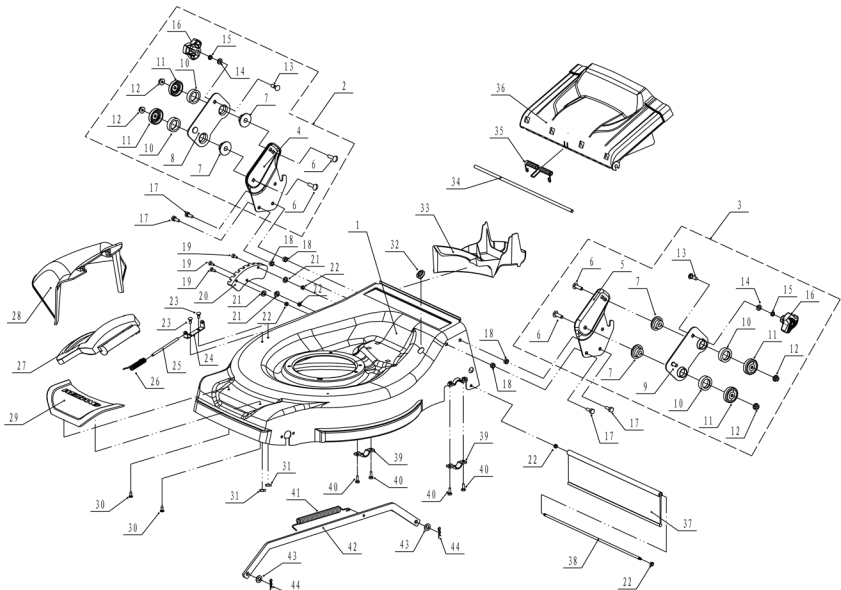

# WB 536 SB VDOV 2014

No.	Název
1	B & S DOV
2	deck assembly
3	blade component
4	front axle
5	rear axle
6	handlebar
7	grasscatcher
8	tension part

# WB 536 SB VDOV 2014

No.	ID Zboží	Název
1	5360101010J/44	chassis
2	Y19GDTL3	right-AVS assembly
3	Y19GDTR3	left-AVS assembly
4	5360125020/22	right bracket
5	5360124020/22	left bracket
6	0107008030	square neck bolt
7	AVS040000000	AVS base
8	AVS030000000/22	right bracket base
9	AVS020000000/22	left bracket base
10	AVS000000020	AVS
11	AVS000000010/22	AVS cover
12	0204008000	lock nut
13	4510513010/01	square neck bolt
14	0301006000	flat washer
15	0401008000	spring washer
16	AVS010000000/80	lock knob
17	0102008016	bolt
18	0202008000	lock nut
19	0104006016	cross slot screw
20	5360123010/01	graduator
21	0301006000	flat washer
22	0202006000	lock nut
23	0107006014	square neck bolt
24	5020118010/02	side discharge cover bracket
25	5020120010/02	side discharge cover spring
26	5020119010	side discharge cover pivot
27	5360119010J	cover
28	5360120010J	side discharge deflector
29	5360114010	front mask
30	0106004013	cross slot ST screw
31	0204006000	lock nut
32	5360122010	rubber ring
33	5360115010	mulching plug
34	5360117010/02	rear cover pivot
35	5360118010	rear cover spring
36	5360116010	rear cover
37	5360127010	rear pivot
38	5360126010/02	rear deflector
39	5320114020/01	upper bearing bracket
40	0102006012	hex flange bolt
41	5320332010/01	connecting rod spring
42	5360308010/44	connector rod
43	0301010000	flat washer
44	5320333010	spring clip

# WB 536 SB VDOV 2014

No.	ID Zboží	Název
1	5360111010/02	engine washer 1
2	5360112010/02	engine washer 2
3	5320115010	ST screw
4	5620133010S	V belt
5	5310401010	key
6	5380402010/02	engine pulley
7	0105006006	locating screw
8	5360113010	belt shield
9	0302006000	big flat washer
10	0202006000	lock nut
11	5320404001	
12	5320404010/02	
13	5310402010	friction washer
14	5310403010A/22	blade
15	5310404010/02	lock ring
16	5310406010/04	spring washer
17	5320405010	central bolt