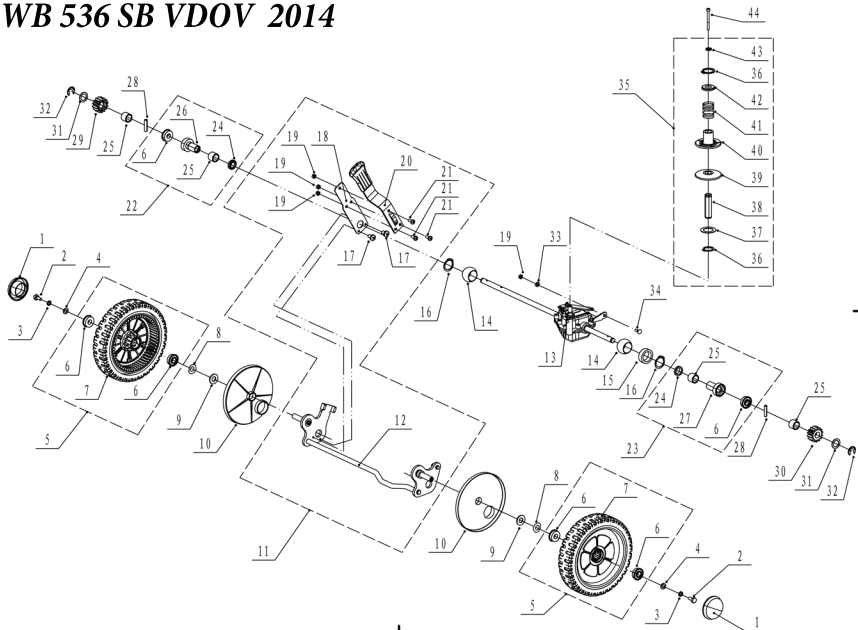

WB 536 SB VDOV 2014

No.	ID Zboží	Název
1	5310214010	wheel hub cap
2	0101008015	bolt
3	0401008000	spring washer
4	0301006000	flat washer
5	5340309010	rear driving wheel
6	5310213010	bearing
7		
8	5310211010/04	spring washer
9	5310210010/02	washer
10	5340310010	rear wheel shield
11		
12	5360301010/01	rear shaft weldment
13	Y20536V0	rear transmission assembly
14	5320328010	nylon spherical surface bearing
15	4520313010/02	rear transmission spacer
16	1001020000	check ring for shaft
17	0104005008	cross slot screw
18	5360311010/22	spring of adjustment lever
19	0202006000	lock nut
20	5360310010/80	adjustment lever
21	0104006014	cross slot screw
22	Y065321	left bearing sheath assembly
23	Y065320	right bearing sheath assembly
24	5320327010	dustproof ring
25	5320326010	bearing
26	5320325020/02	right bearing sheath
27	5320324020/02	left bearing sheath
28	5320322010	slide pin
29	5320321010	right pinion
30	5320320010	left pinion
31	5020311010	washer
32	1301009000	check ring
33	0301006000	flat washer
34	0107006014	square neck bolt
35	Y115380	transmission assembly
36	1001017000	check ring for shaft
37	4820320010/02	inner hex hole washer
38	4820321010/02	hex adapter
39	5380309010	lower pulley disc
40	5380308010	active pulley disc
41	4820324010	spring
42	4820325010/02	spring cap
43	0401005000	spring washer
44	0103005055	inner hex bolt