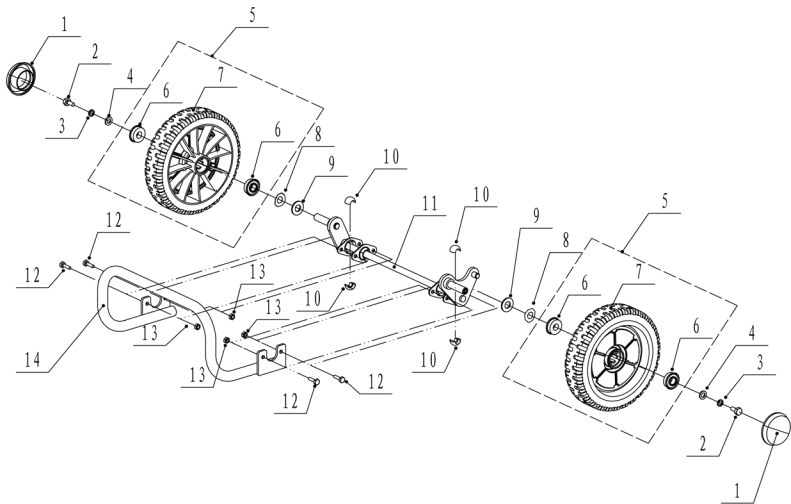

WB 536 SB VDOV 2014

No.	ID Zboží	Název
1	5310214010	wheel hub cap
2	0101008015	bolt
3	0401008000	spring washer
4	0301006000	flat washer
5	5340206010	front wheel
6	5310213010	bearing
7		
8	5310211010/04	spring washer
9	5310210010/02	washer
10	5310209010	spherical surface bearing
11	5360201010/01	front shaft weldment
12	0102006016	hex flange bolt
13	0202006000	bumper
14	5360121010/22	bumper