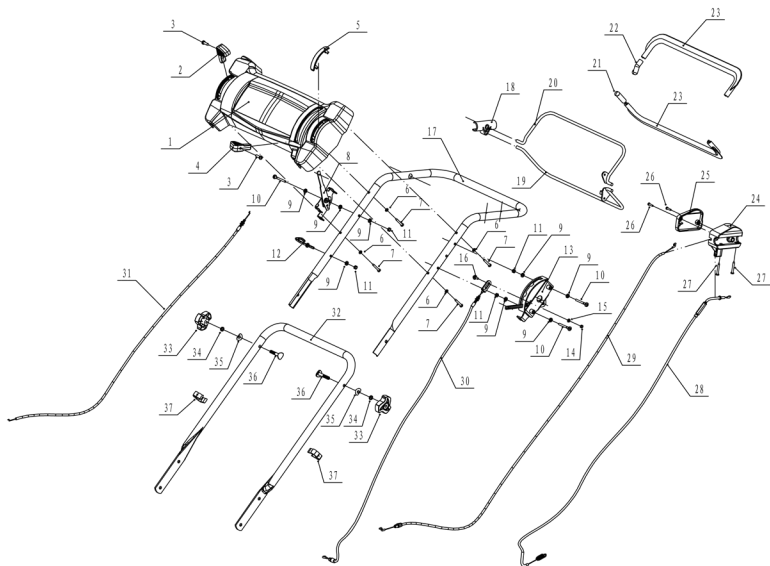

WB 536 SB VDOV 2014

No.	ID Zboží	Název
1	5380506010	handle console
2	5380510010/80	throttle handle head
3	0106003013	cross slot ST screw
4	5380508010/80	speed adjustment cable bolt
5	5380507010	cover of console
6	0302005000	big flat washer
7	0106005035	cross slot ST screw
8	5360509010	bracket assembly of throttle box
9	0301006000	flat washer
10	0104006050	cross slot screw
11	0202006000	lock nut
12	4510511010/01	start rope hook
13	5360505010	speed adjustment frame
14	0202005000	lock nut
15	0301005000	flat washer
16	5360506011	speed adjustment handle head
17	5380501010/22	upper handle
18	4820511010	hinge bracket
19	5380504010/22	clutch lever
20	5380503010/22	brake lever
21	4820510010	clutch lever elbow cover
22	4820505010	brake lever elbow cover
23	5380511010/80	control lever cover
24	4820515010	control lever cable box
25	4820516010	control lever cable box cover
26	0106004016	cross slot ST screw
27	0106005038	cross slot ST screw
28	4820537010/A	cable for drive control
29	5360512010	brake cable
30	5360506010	speed adjustment cable
31	5360510030	throttle cable
32	5360502010 J	lower handle
33	4820541010	lock knob
34	0401008000	spring washer
35	4510510010/02	arc washer
36	5310510010	connecting bolt
37	5320517010	cable clip