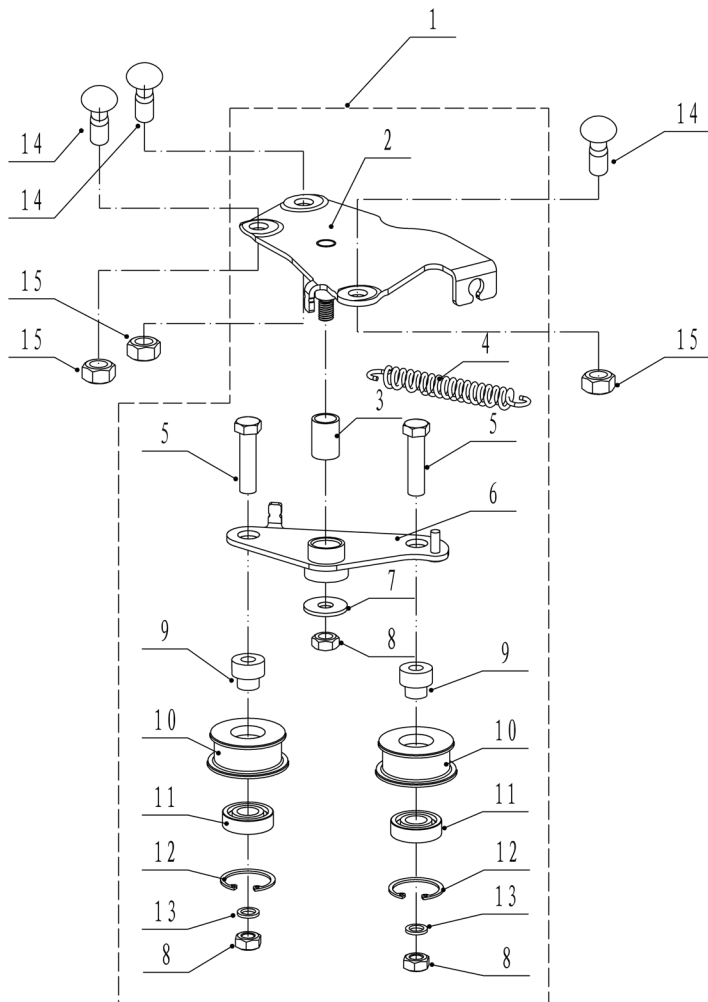

WB 536 SB VDOV 2014

No.	ID Zboží	Název
1	Y095360	
2	5360129010/02	tensional arm bracket
3	4820112010	nylon bush
4	4820114010	spring
5	4820120010	tensional pulley bolt
6	5360130010/02	tensional arm weldment
7	0302008000	big spacer
8	0202008000	lock nut
9	5360131020/02	tensional pulley spacer
10	4820119010	tensional pulley
11	6001-2RZ	bearing
12	0901028000	check ring for shaft
13	0301008000	flat washer
14	0107010025	square neck bolt
15	0202010000	lock nut