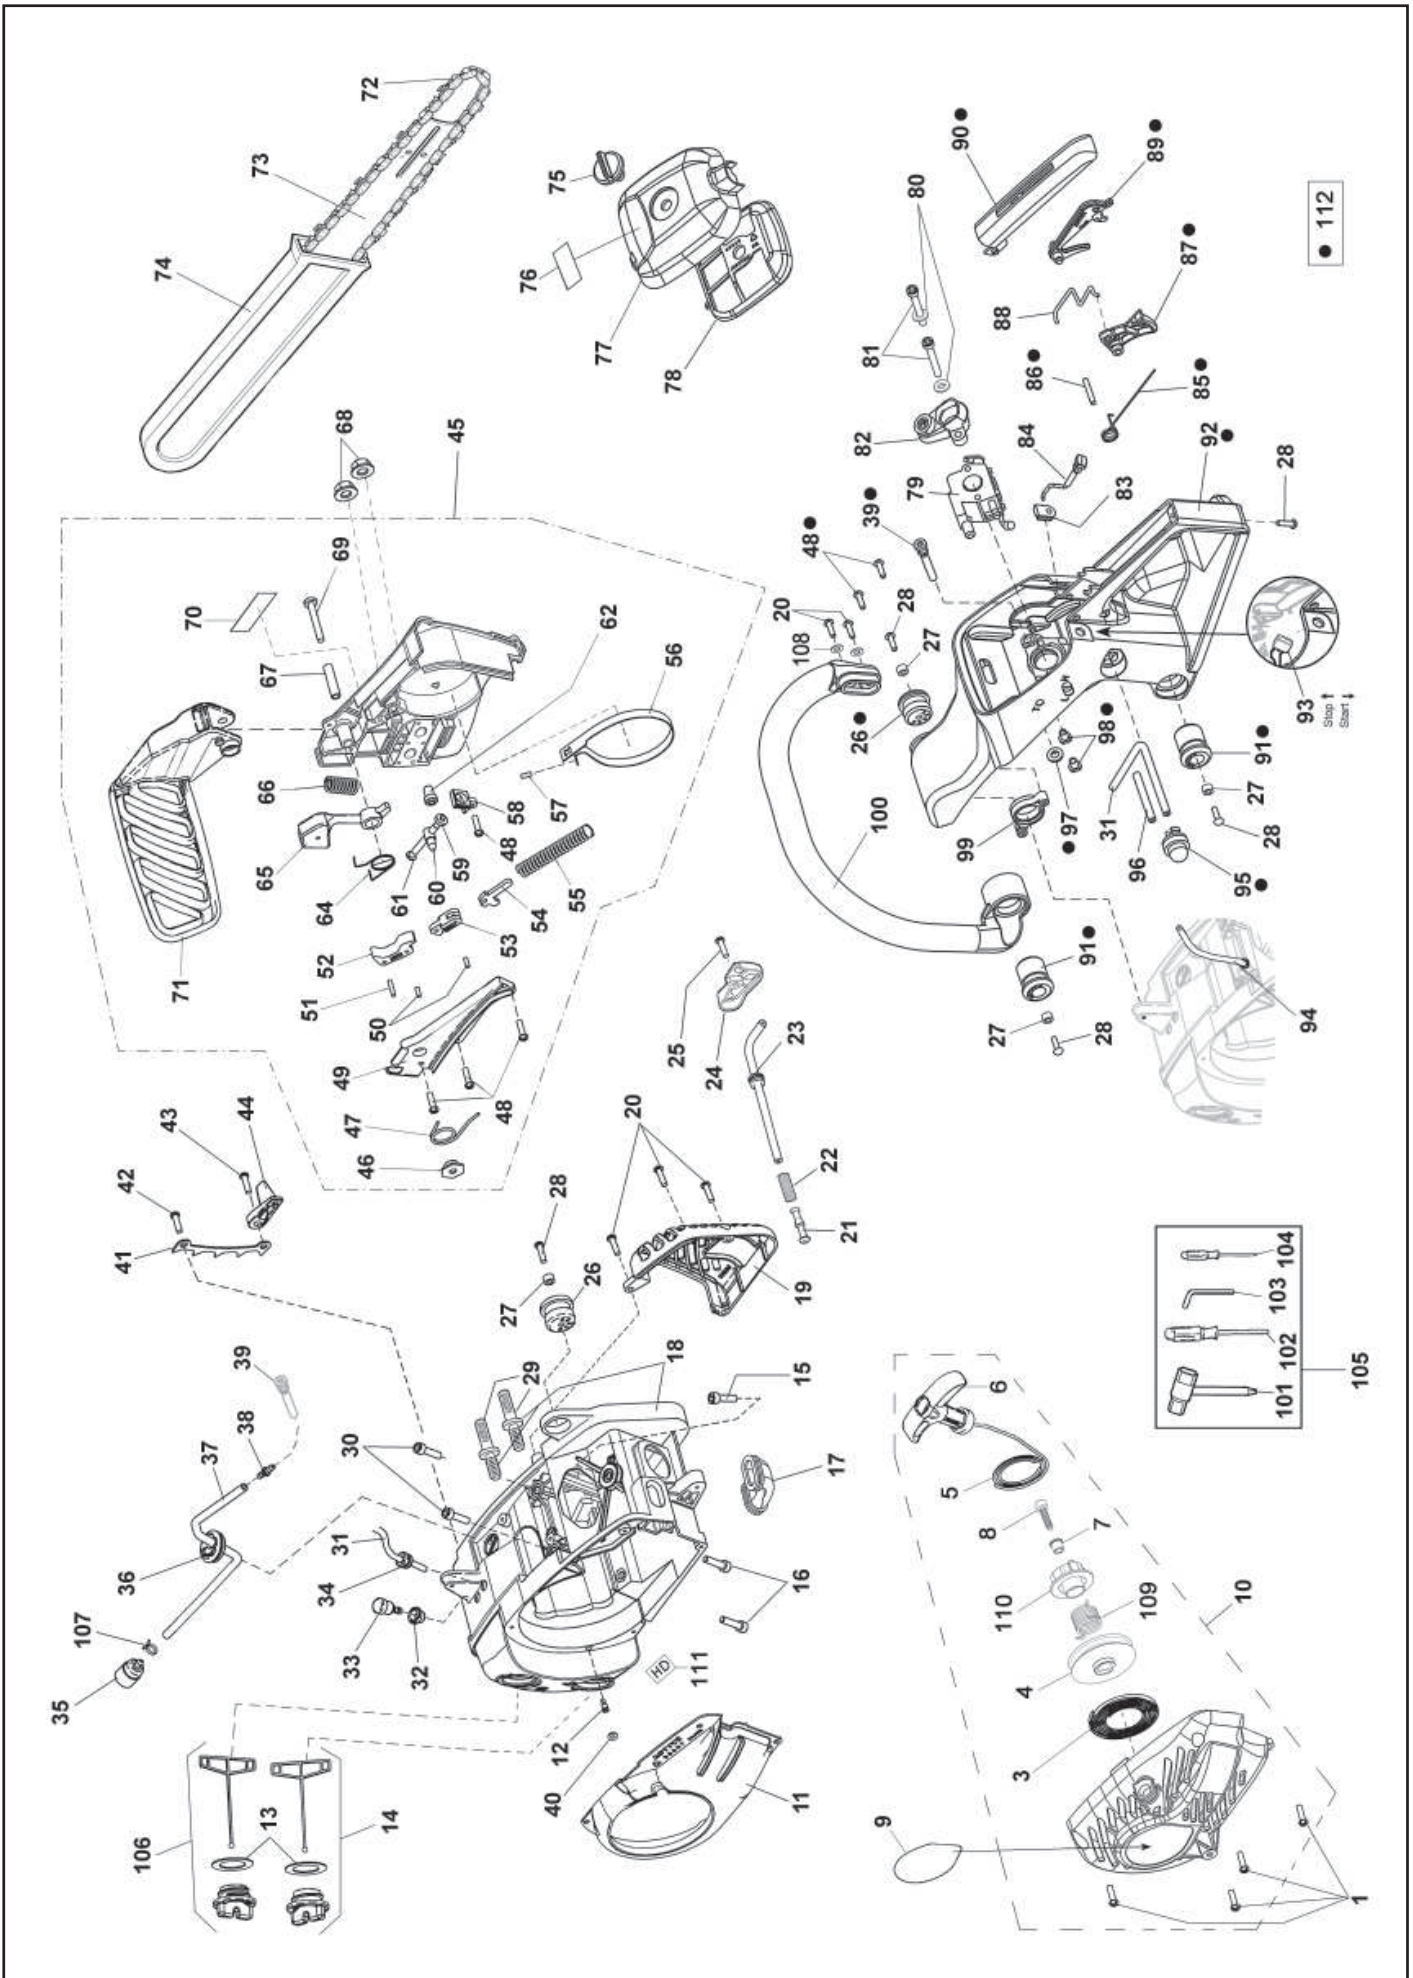

Telaio - Chassis - Frame (ACTIVE 40.40) - Gr. 208

Telaio - Chassis - Frame (ACTIVE 40.40) - Gr. 208