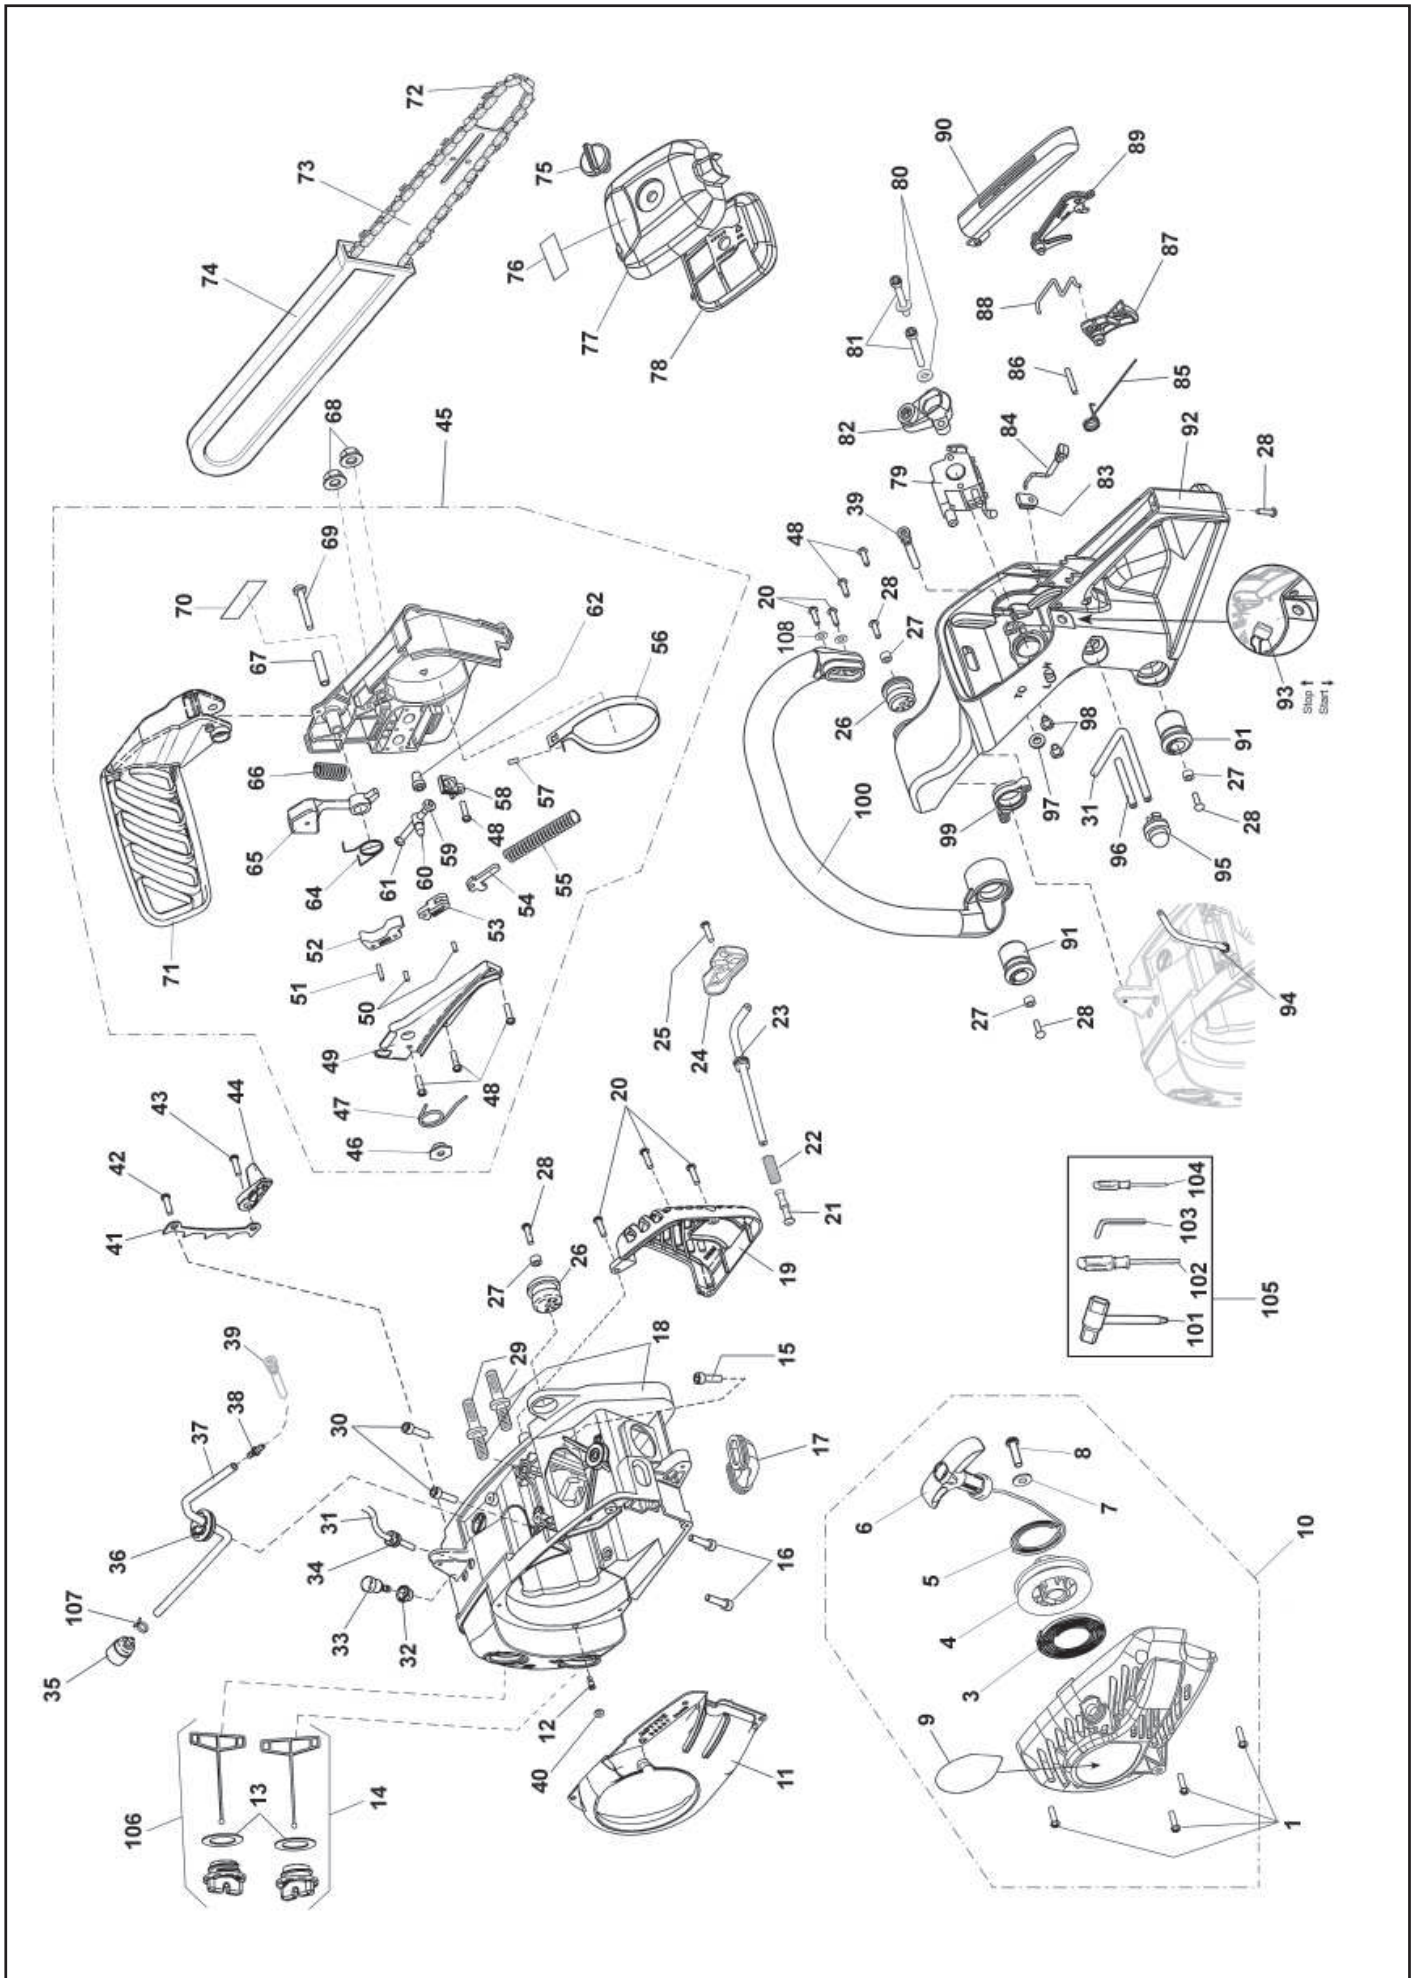

Telaio - Chassis - Frame (ACTIVE 40.40) - Gr. 208

Telaio - Chassis - Frame (ACTIVE 40.40) - Gr. 208