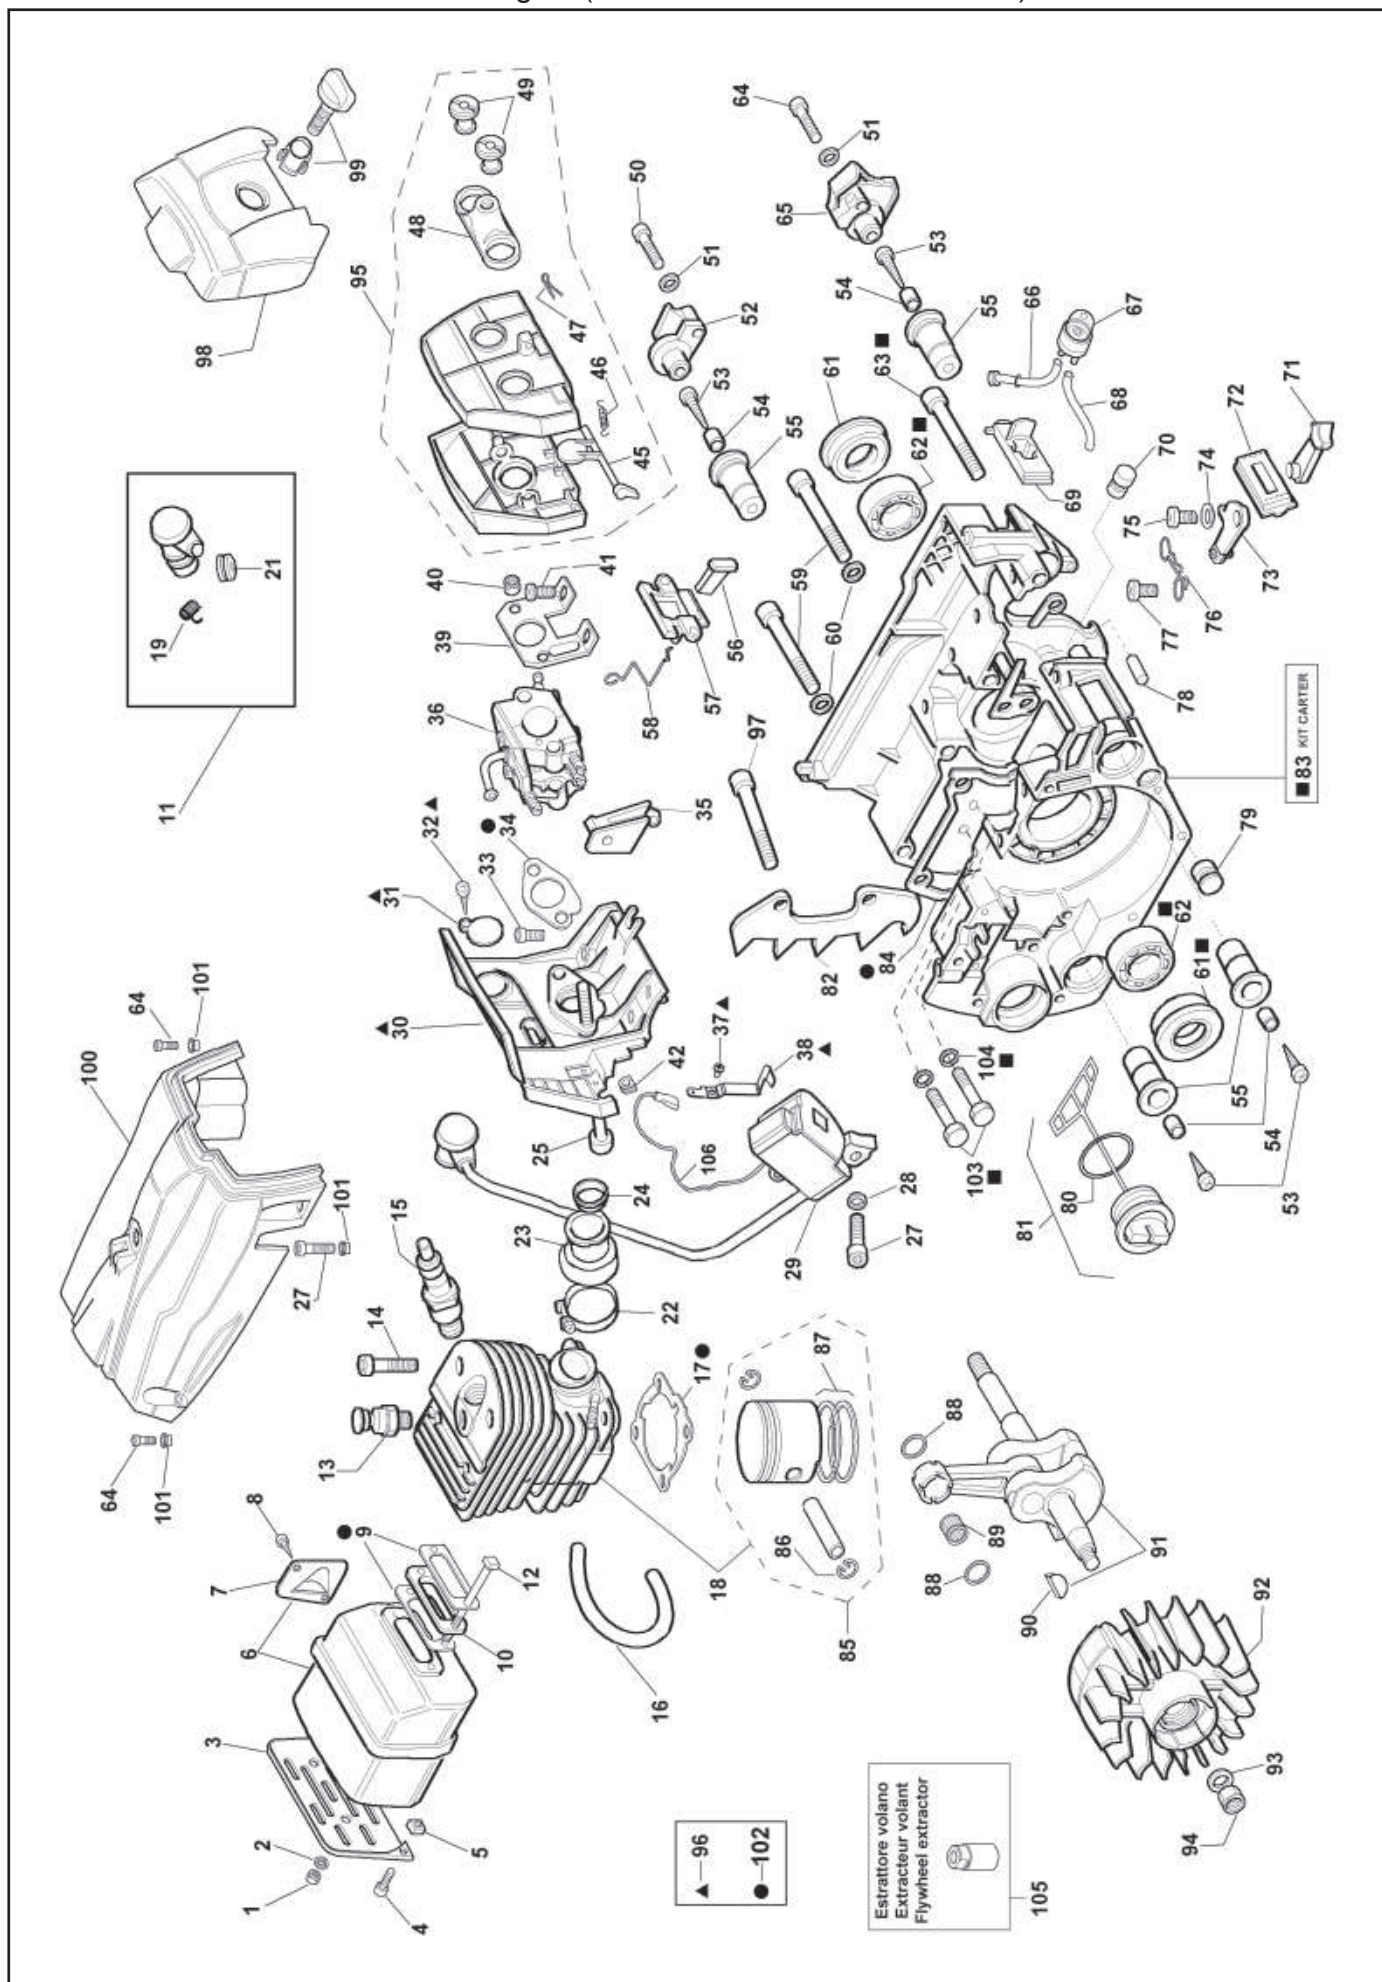

Motore - Moteur - Engine (ACTIVE 51.51 - 56.56 - 62.62) - Gr. 200

Motore - Moteur - Engine (ACTIVE 51.51 - 56.56 - 62.62) - Gr. 200