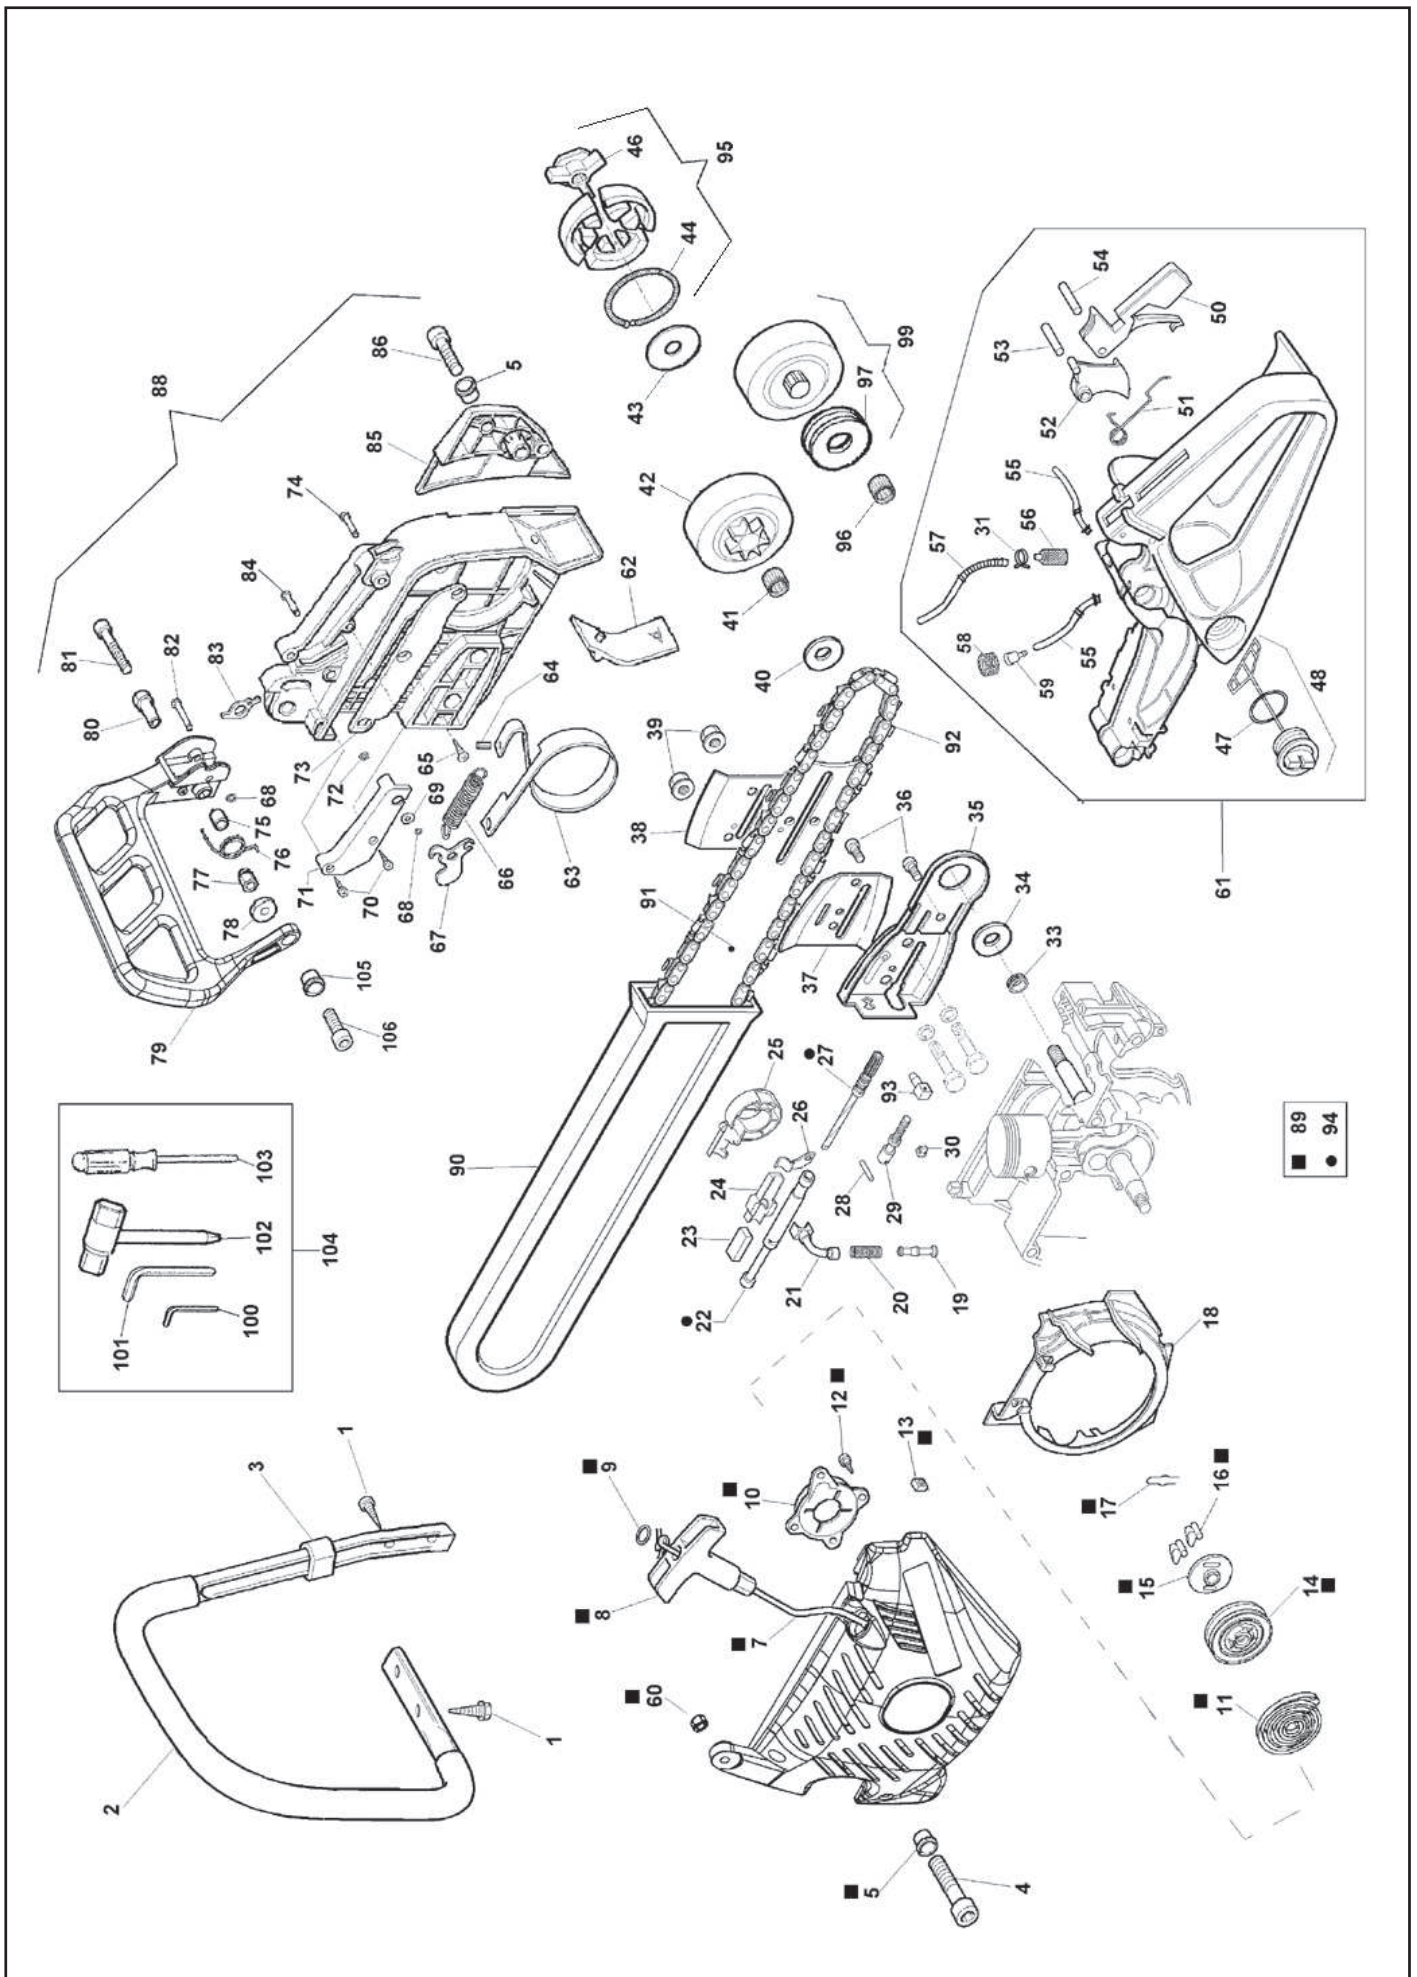

Telaio - Chassis - Frame (ACTIVE 51.51 - 56.56 - 62.62) - Gr. 201

Telaio - Chassis - Frame (ACTIVE 51.51 - 56.56 - 62.62) - Gr. 201