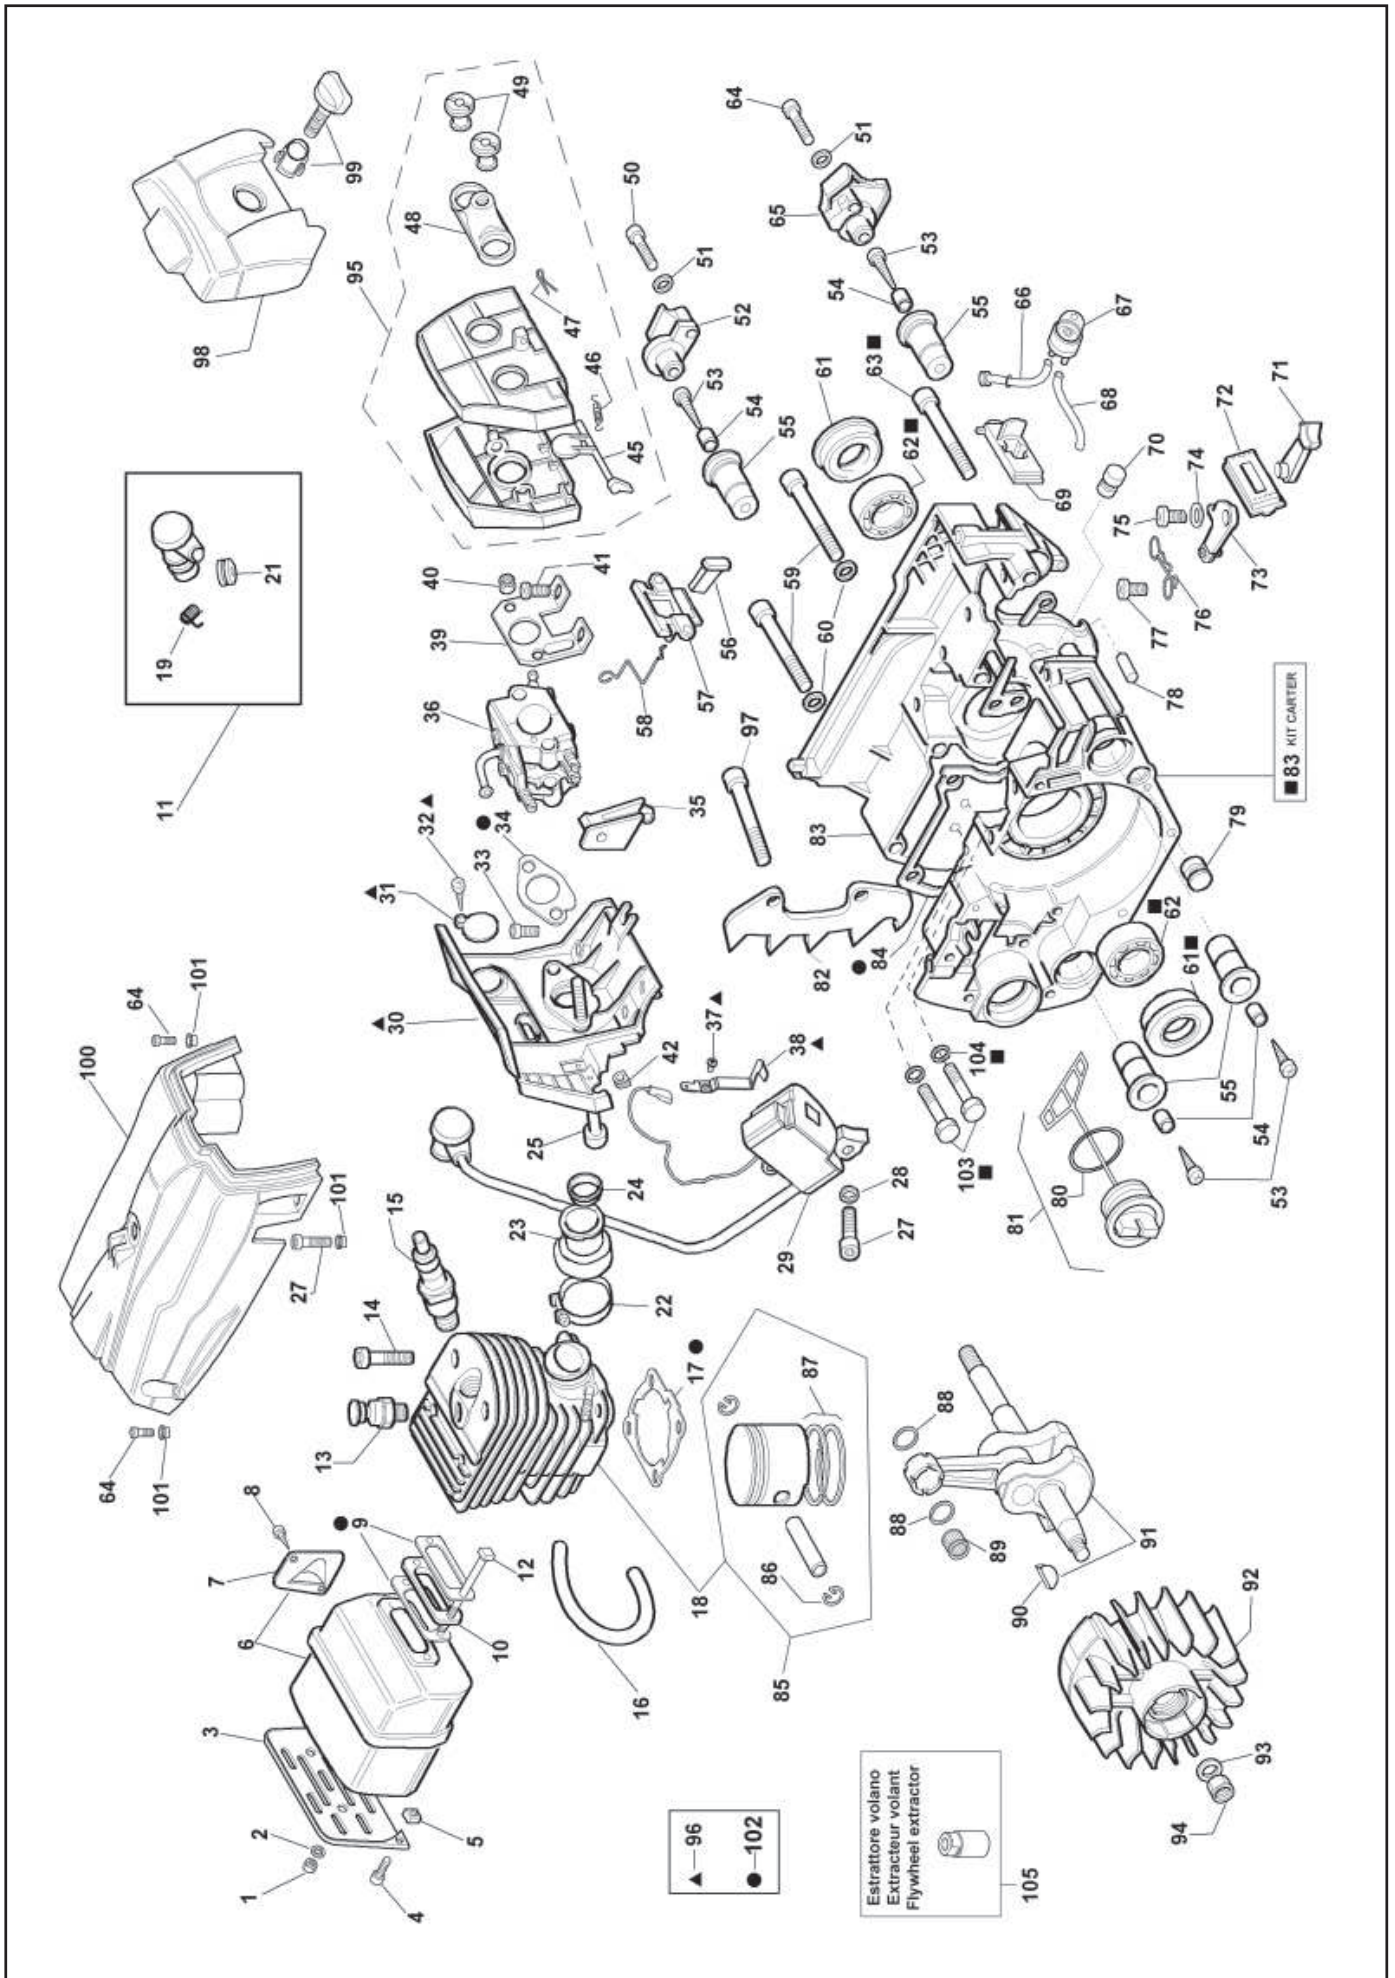

Motore - Moteur - Engine (ACTIVE 51.51 - 56.56 - 62.62) - Gr. 200

Motore - Moteur - Engine (ACTIVE 51.51 - 56.56 - 62.62) - Gr. 200