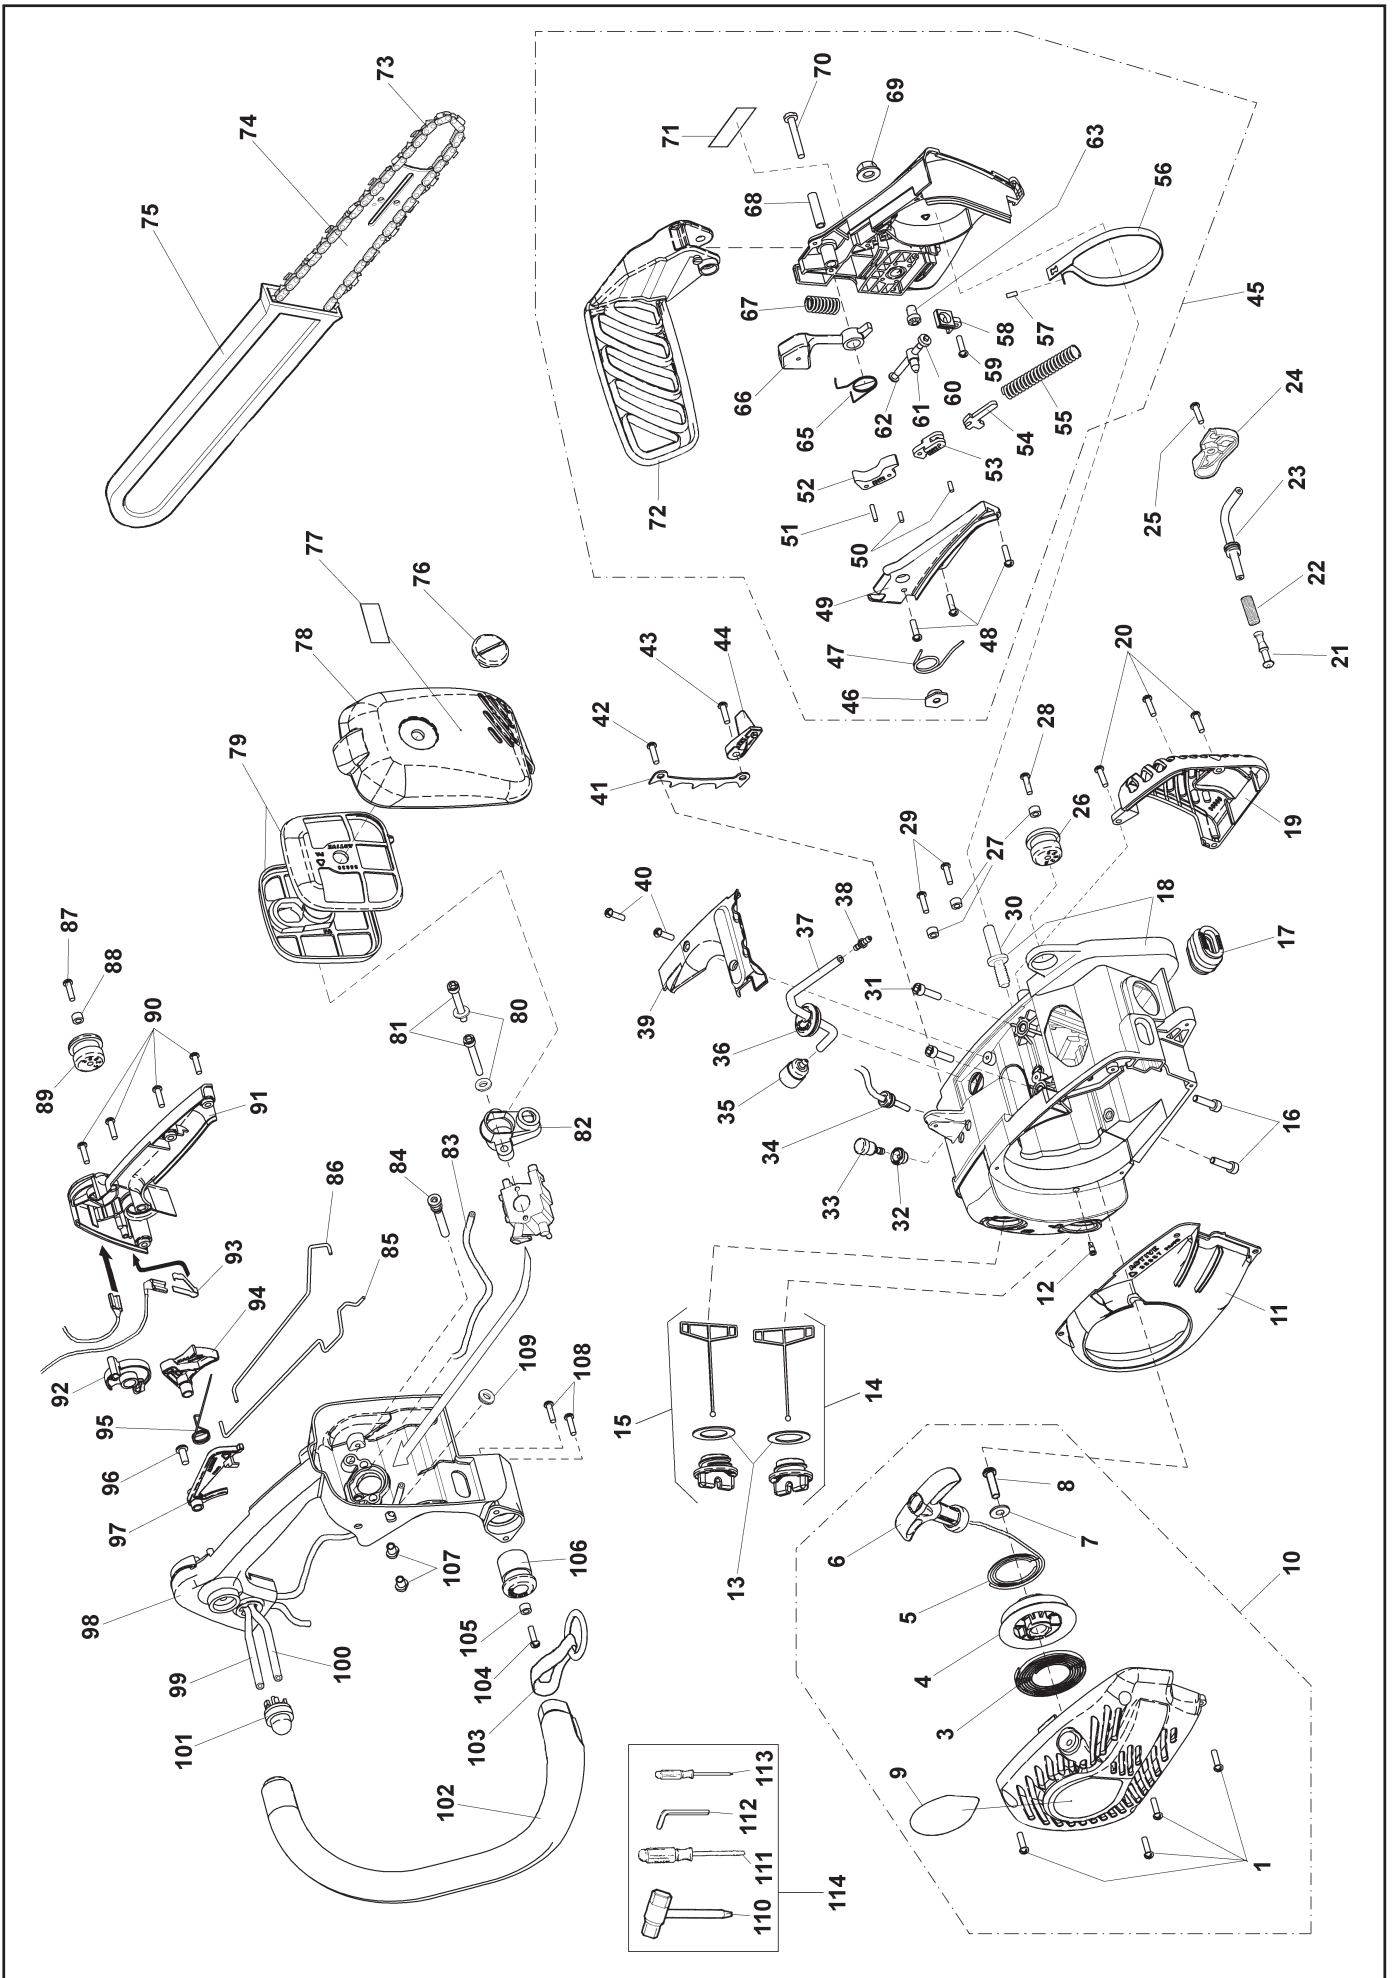

Telaio - Chassis - Frame (ACTIVE 39.39) - Gr. 205

Telaio - Chassis - Frame (ACTIVE 39.39) - Gr. 205