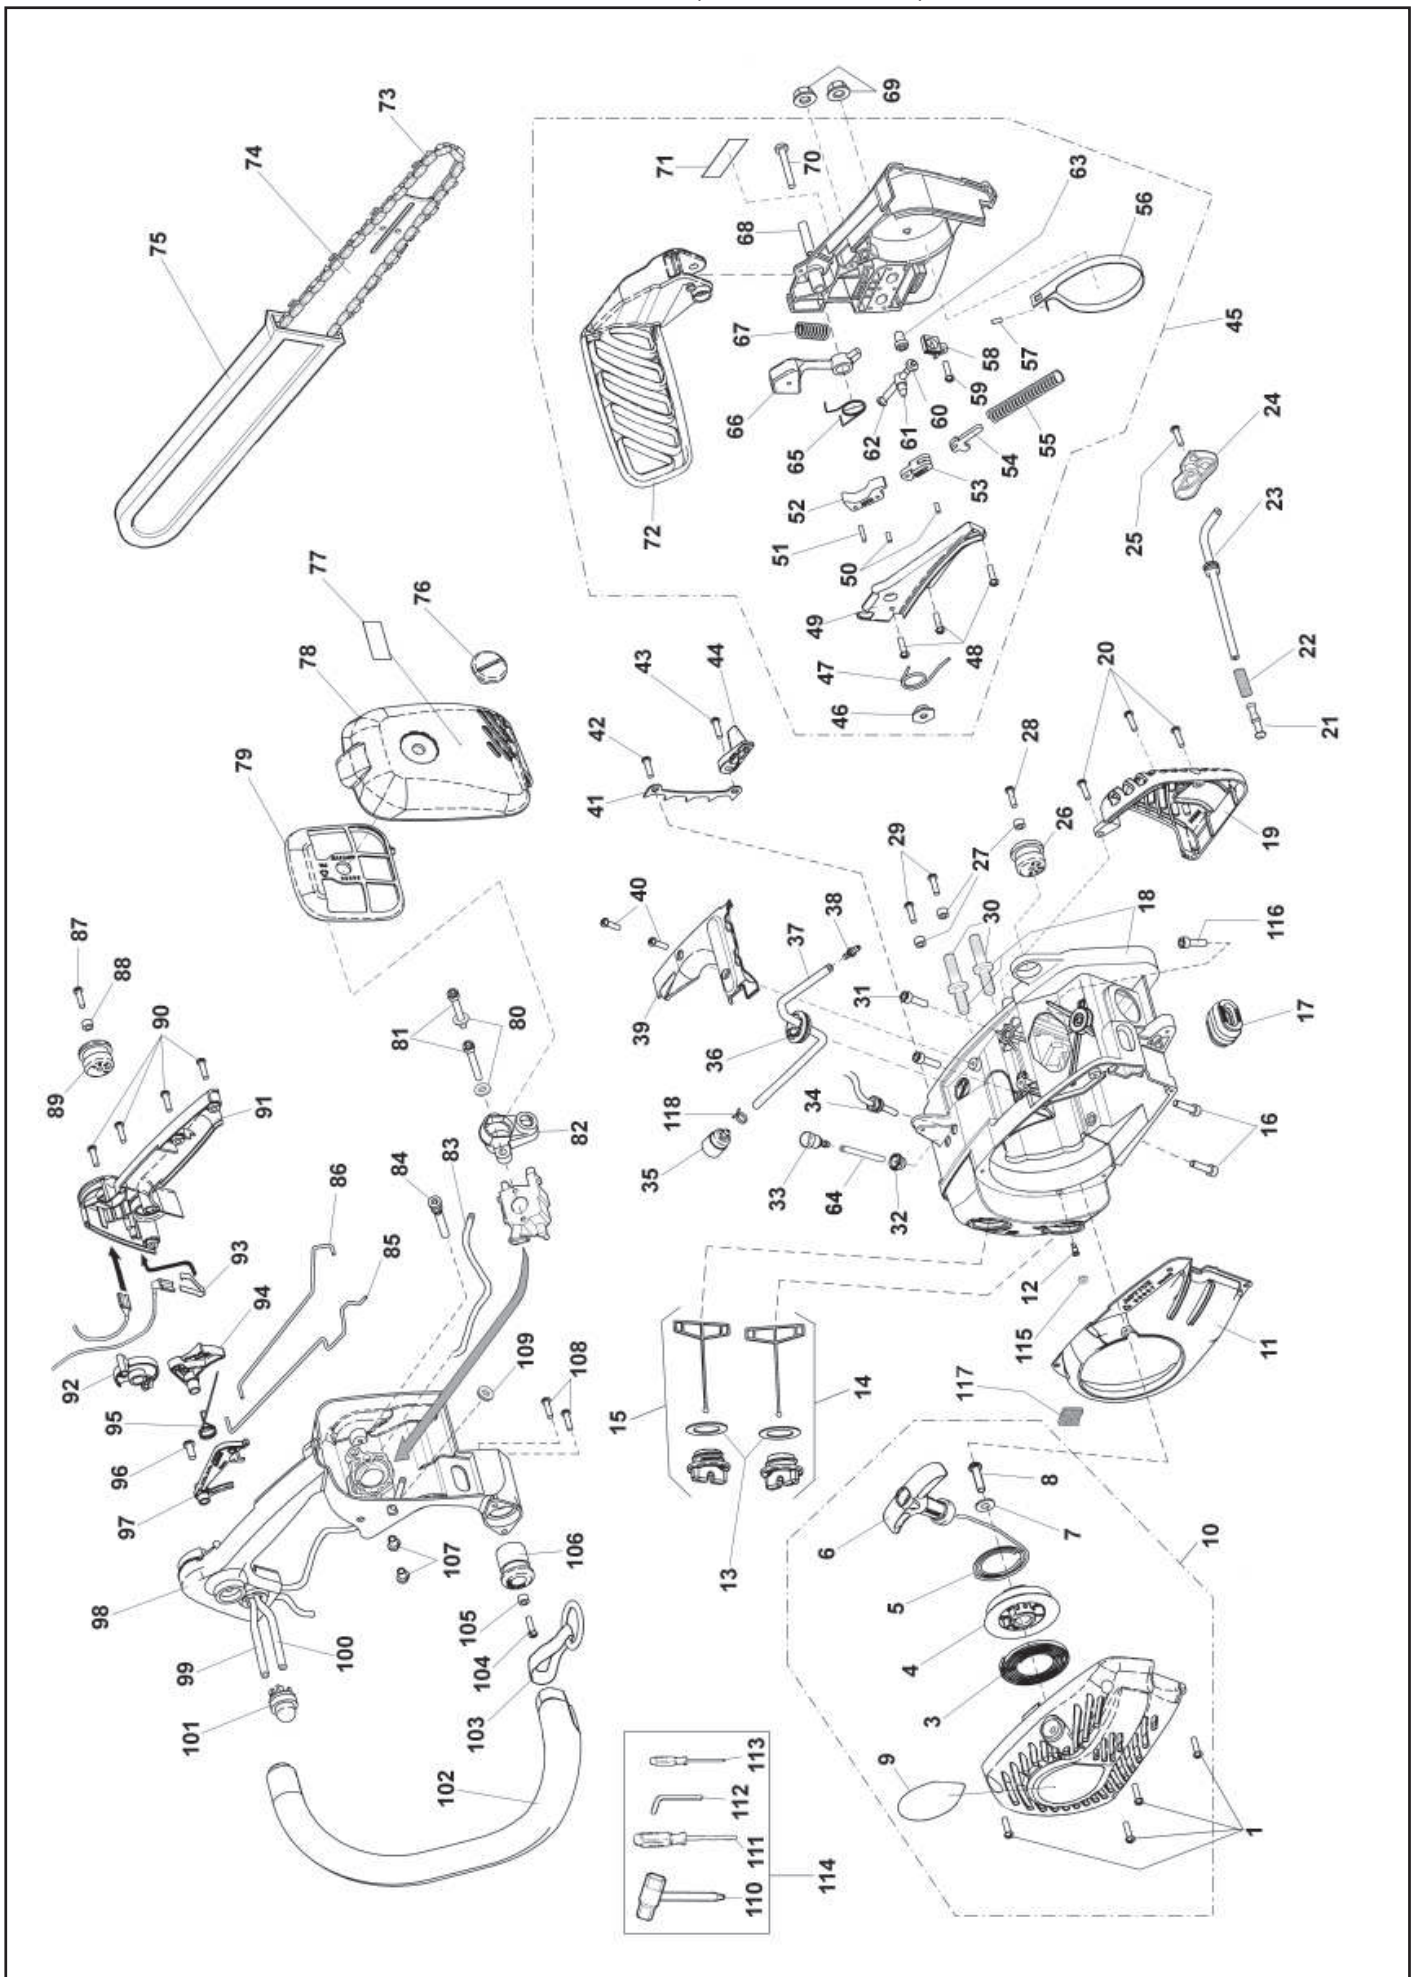

Telaio - Chassis - Frame (ACTIVE 39.39) - Gr. 205

Telaio - Chassis - Frame (ACTIVE 39.39) - Gr. 205