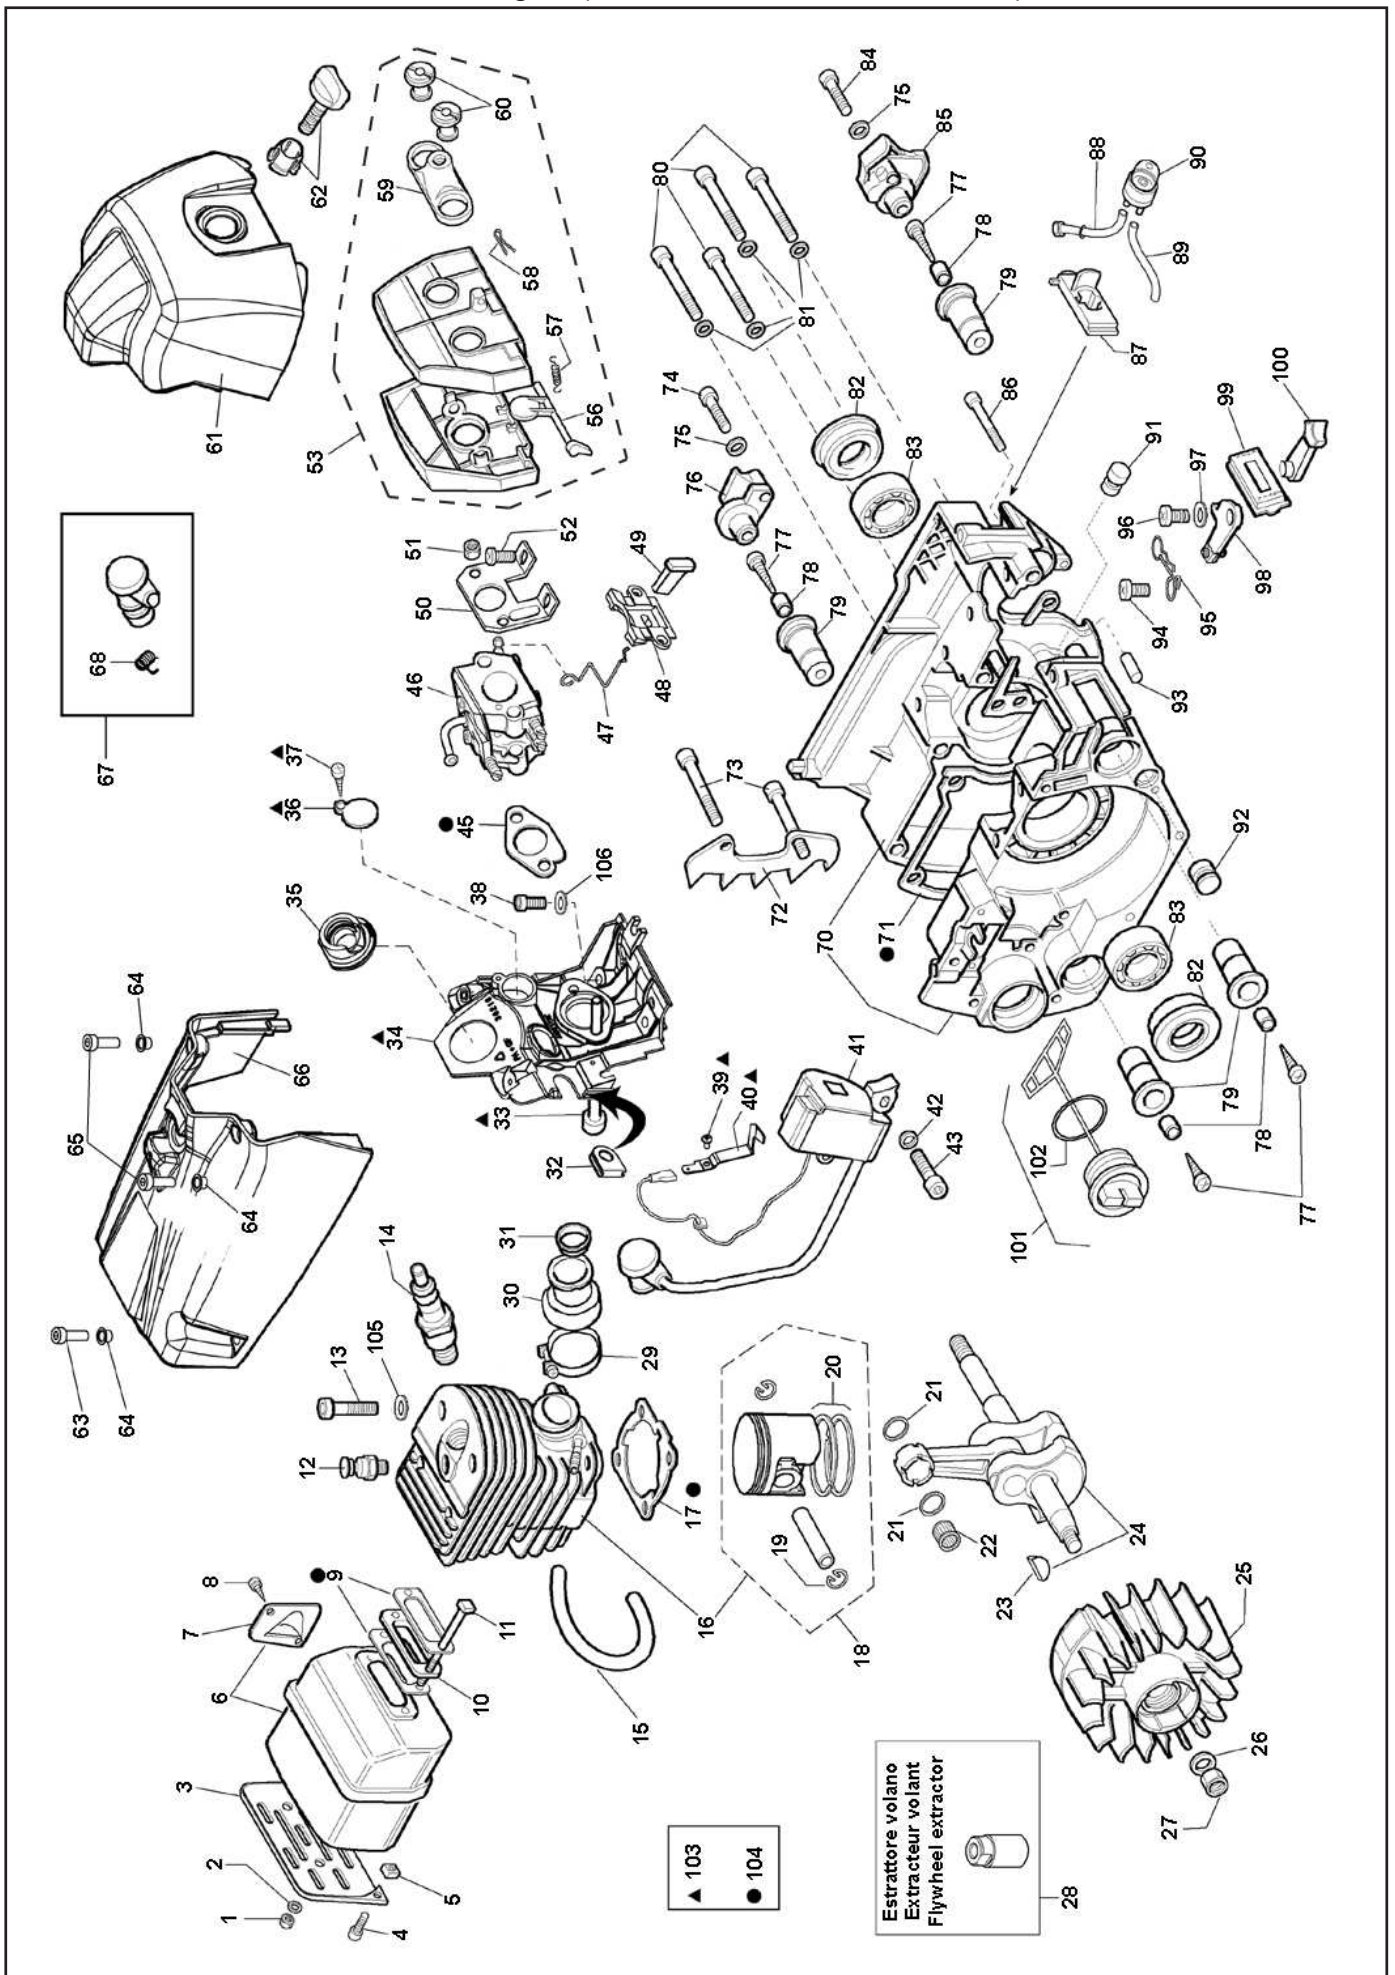

Motore - Moteur - Engine (ACTIVE 51.51 - 56.56 - 62.62) - Gr. 200

Motore - Moteur - Engine (ACTIVE 51.51 - 56.56 - 62.62) - Gr. 200