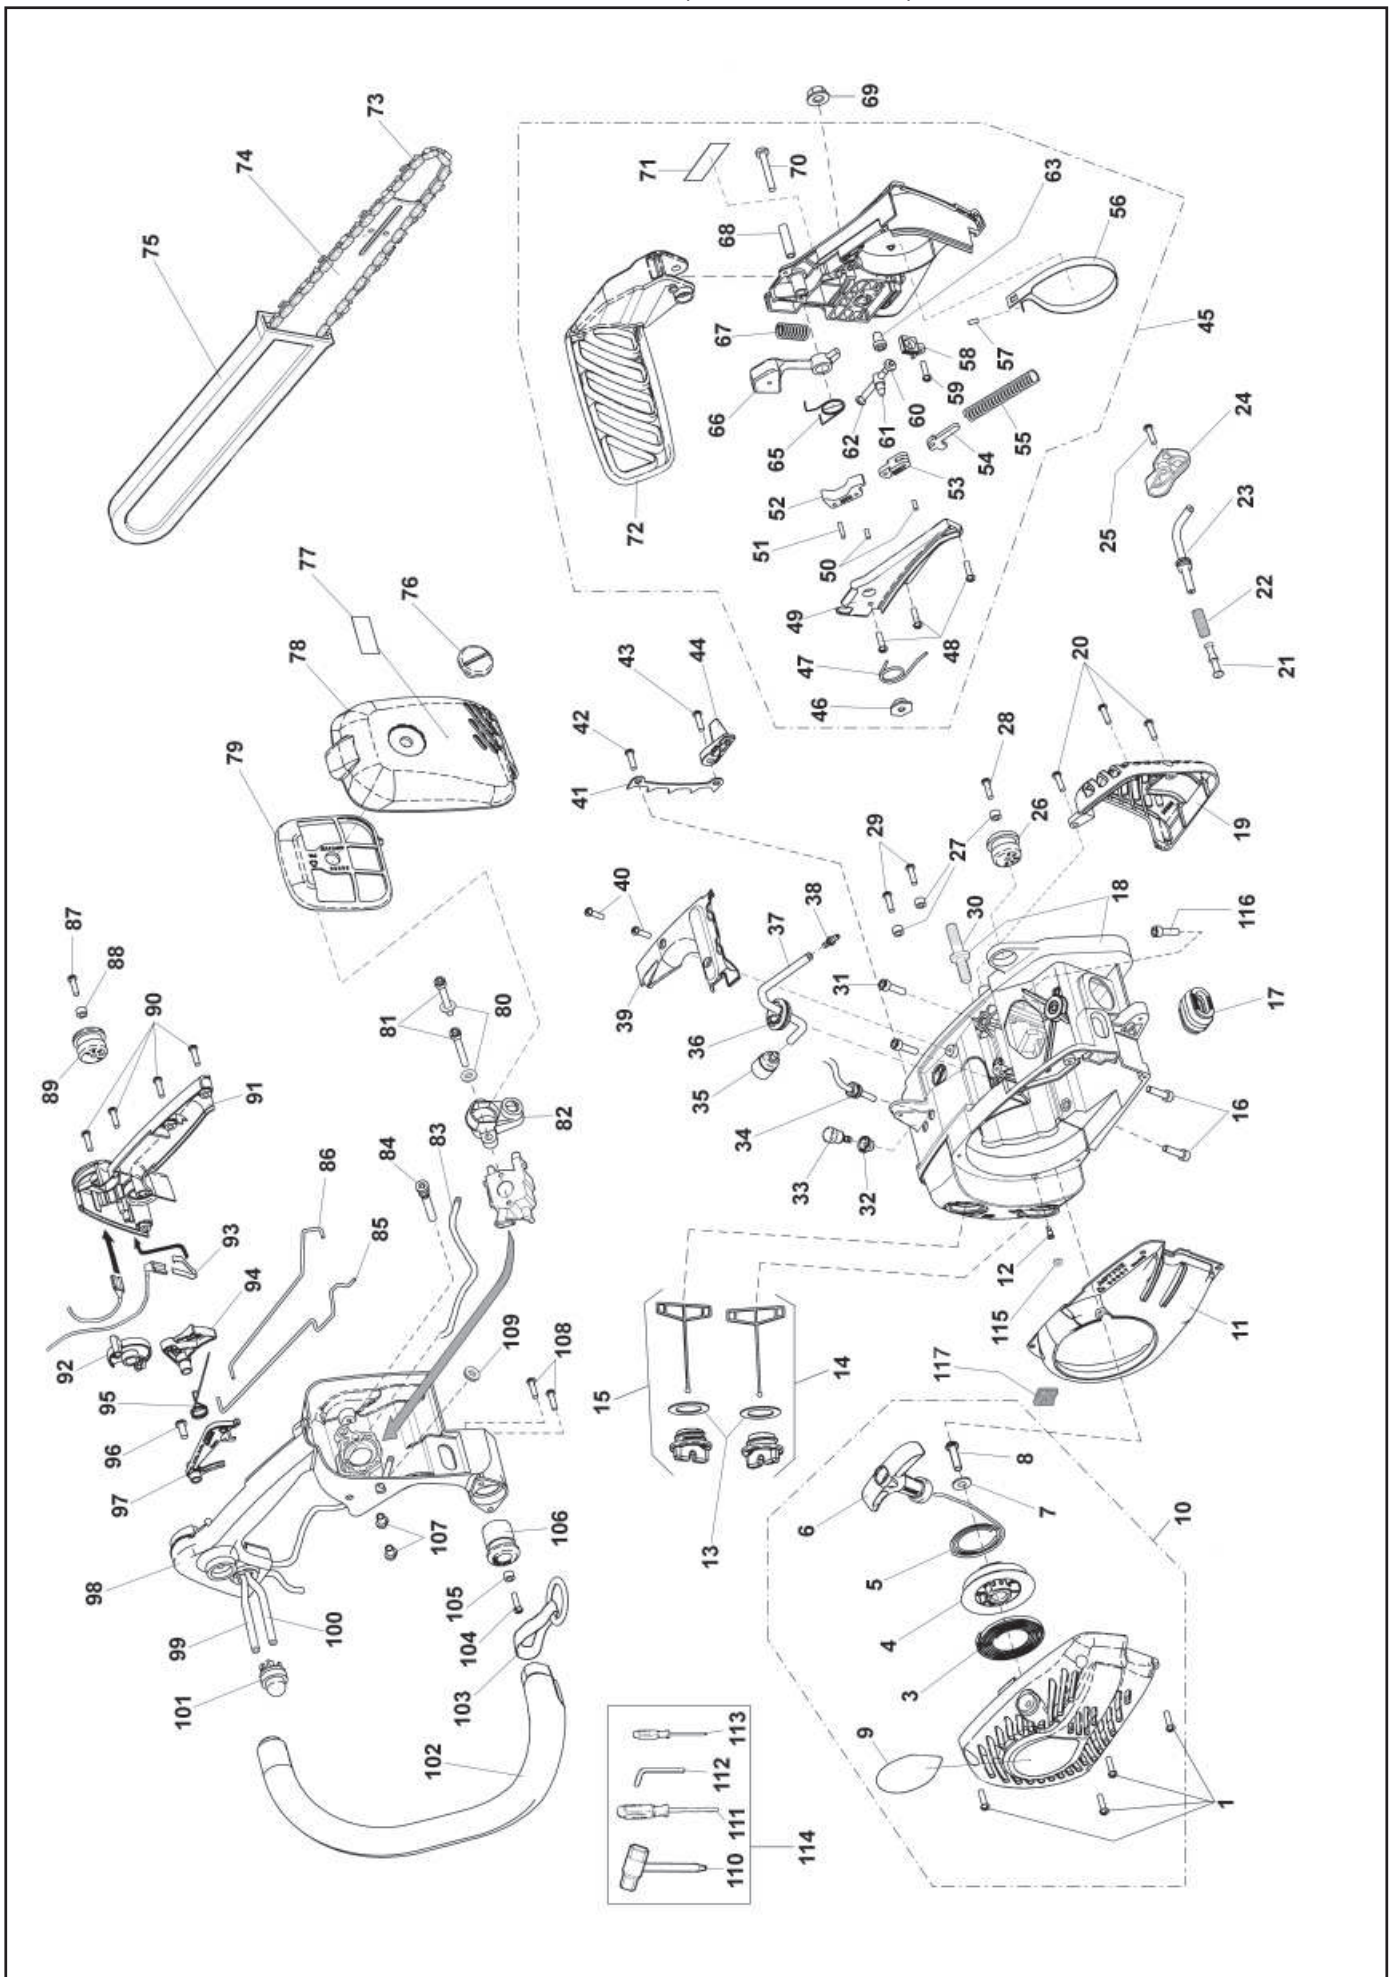

Telaio - Chassis - Frame (ACTIVE 39.39) - Gr. 205

Telaio - Chassis - Frame (ACTIVE 39.39) - Gr. 205