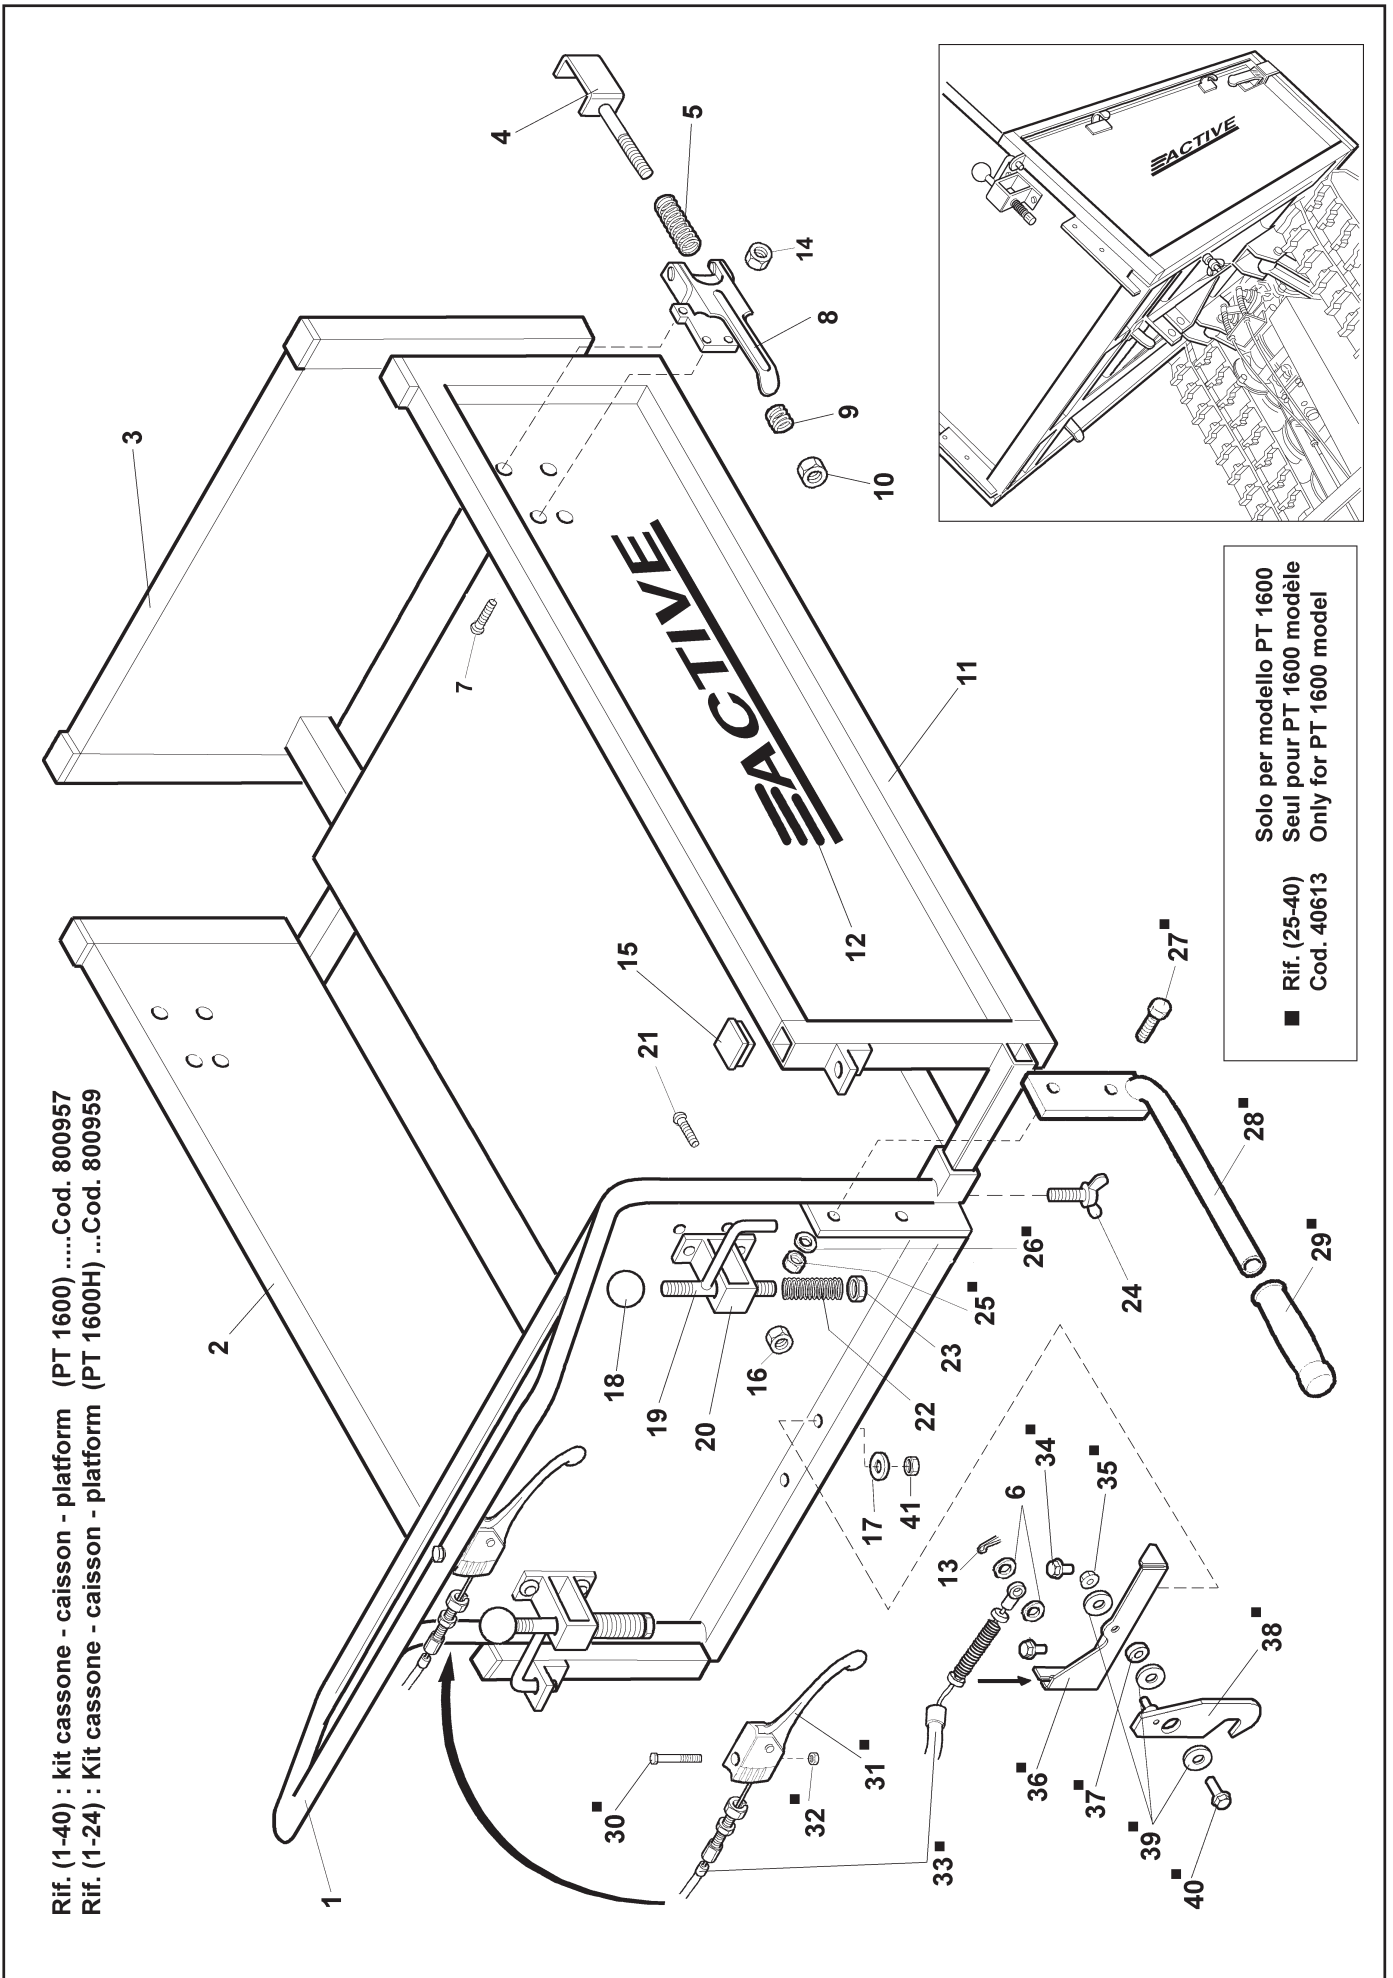

Gr. 75 Power Track 1600-1600H
CASSONE ESTENS. - CAISSON EXTENS. - EXTENS. PLATFORM

Gr. 75 Power Track 1600-1600H
CASSONE ESTENS. - CAISSON EXTENS. - EXTENS. PLATFORM

RIF. REF.	COD. N° / P P / N°	Q.	DESCRIZIONE - DESCRIPTION	RIF. REF.	COD. N° / P P / N°	Q.	DESCRIZIONE - DESCRIPTION
1	40577	1	PIANALE - PLATEF. - PLATFORM	23	20317	2	DADO - ECROU - NUT
2	40579	1	SPONDA (sinistra) - RIDEL. (gauche) - PANEL (left)	24	40190	6	GALLETTO - VIS - SCREW
3	40580	1	SPON. ANT. - RIDEL. - FRONT PANEL	25	20788	2	DADO - ECROU - NUT
4	40522	2	STAFFA - ETRIER - STIRRUP	27	40370	2	VITE - VIS - SCREW
5	40535	2	MOLLA - RESSORT - SPRING	28	40567	1	LEVA - LEVIER - LEVER
6	20191	2	RONDELLA - RONDELLE - WASHER	29	40164	1	MANOPOLA - POIGNEE - HANDLE
7	21192	8	VITE - VIS - SCREW	30	40592	1	VITE - VIS - SCREW
8	40523	2	LEVA - LEVIER - LEVER	31	40167	1	DADO - ECROU - NUT
9	40536	2	MOLLA - RESSORT - SPRING	32	20289	1	LEVA - LEVIER - LEVER
10	20317	2	DADO - ECROU - NUT	33	40169	1	CAVO - CABLE - CABLE
11	40578	1	SPONDA (destra) - RIDEL. (droit) - PANEL (right)	34	40370	2	VITE - VIS - SCREW
12	40213	2	ADESIVO - DECAL	35	20788	1	DADO - ECROU - NUT
13	40175	1	COPIGLIA - GOUPILLE - SPLIT-PIN	36	40515	1	SUPPORTO - SUPPORT - BRACKET
14	20060	8	DADO - ECROU - NUT	37	40513	1	DISTANZIALE - ENTRETOISE - SPACER
15	40191	6	TAPPO - BOUCHON - PLUG	38	40516	1	GANCIO - CROCHET - HOOK
16	20289	4	DADO - ECROU - NUT	39	40229	3	RONDELLA - RONDELLE - WASHER
17	20711	2	RONDELLA - RONDELLE - WASHER	40	40370	1	VITE - VIS - SCREW
18	40500	2	POMOLO - POIGNEE - KNOB	41	20788	2	DADO - ECROU - NUT
19	40521	2	GANCIO - CROCHET - HOOK	-	800957	1	KIT: CASS. - CAISSON - PLATFORM <1>
20	40520	2	SUPPORTO - SUPPORT - BRACKET	-	800959	1	KIT: CASS. - CAISSON - PLATFORM <2>
21	21246	4	VITE - VIS - SCREW	-	40613	1	KIT: IMPUGNATURA - POIGNEE - HANDLE
22	40535	2	MOLLA - RESSORT - SPRING				

NOTE - NOTES

<1> Per modello PT 1600 (cassone dumper + impugnatura)
Pour modèle PT 1600 (benne basculant + poignée)
For PT 1600 model (dumper platform + handles)

<2> Per modello PT 1600 H - Pour PT 1600 H modèle - For PT 1600 H model