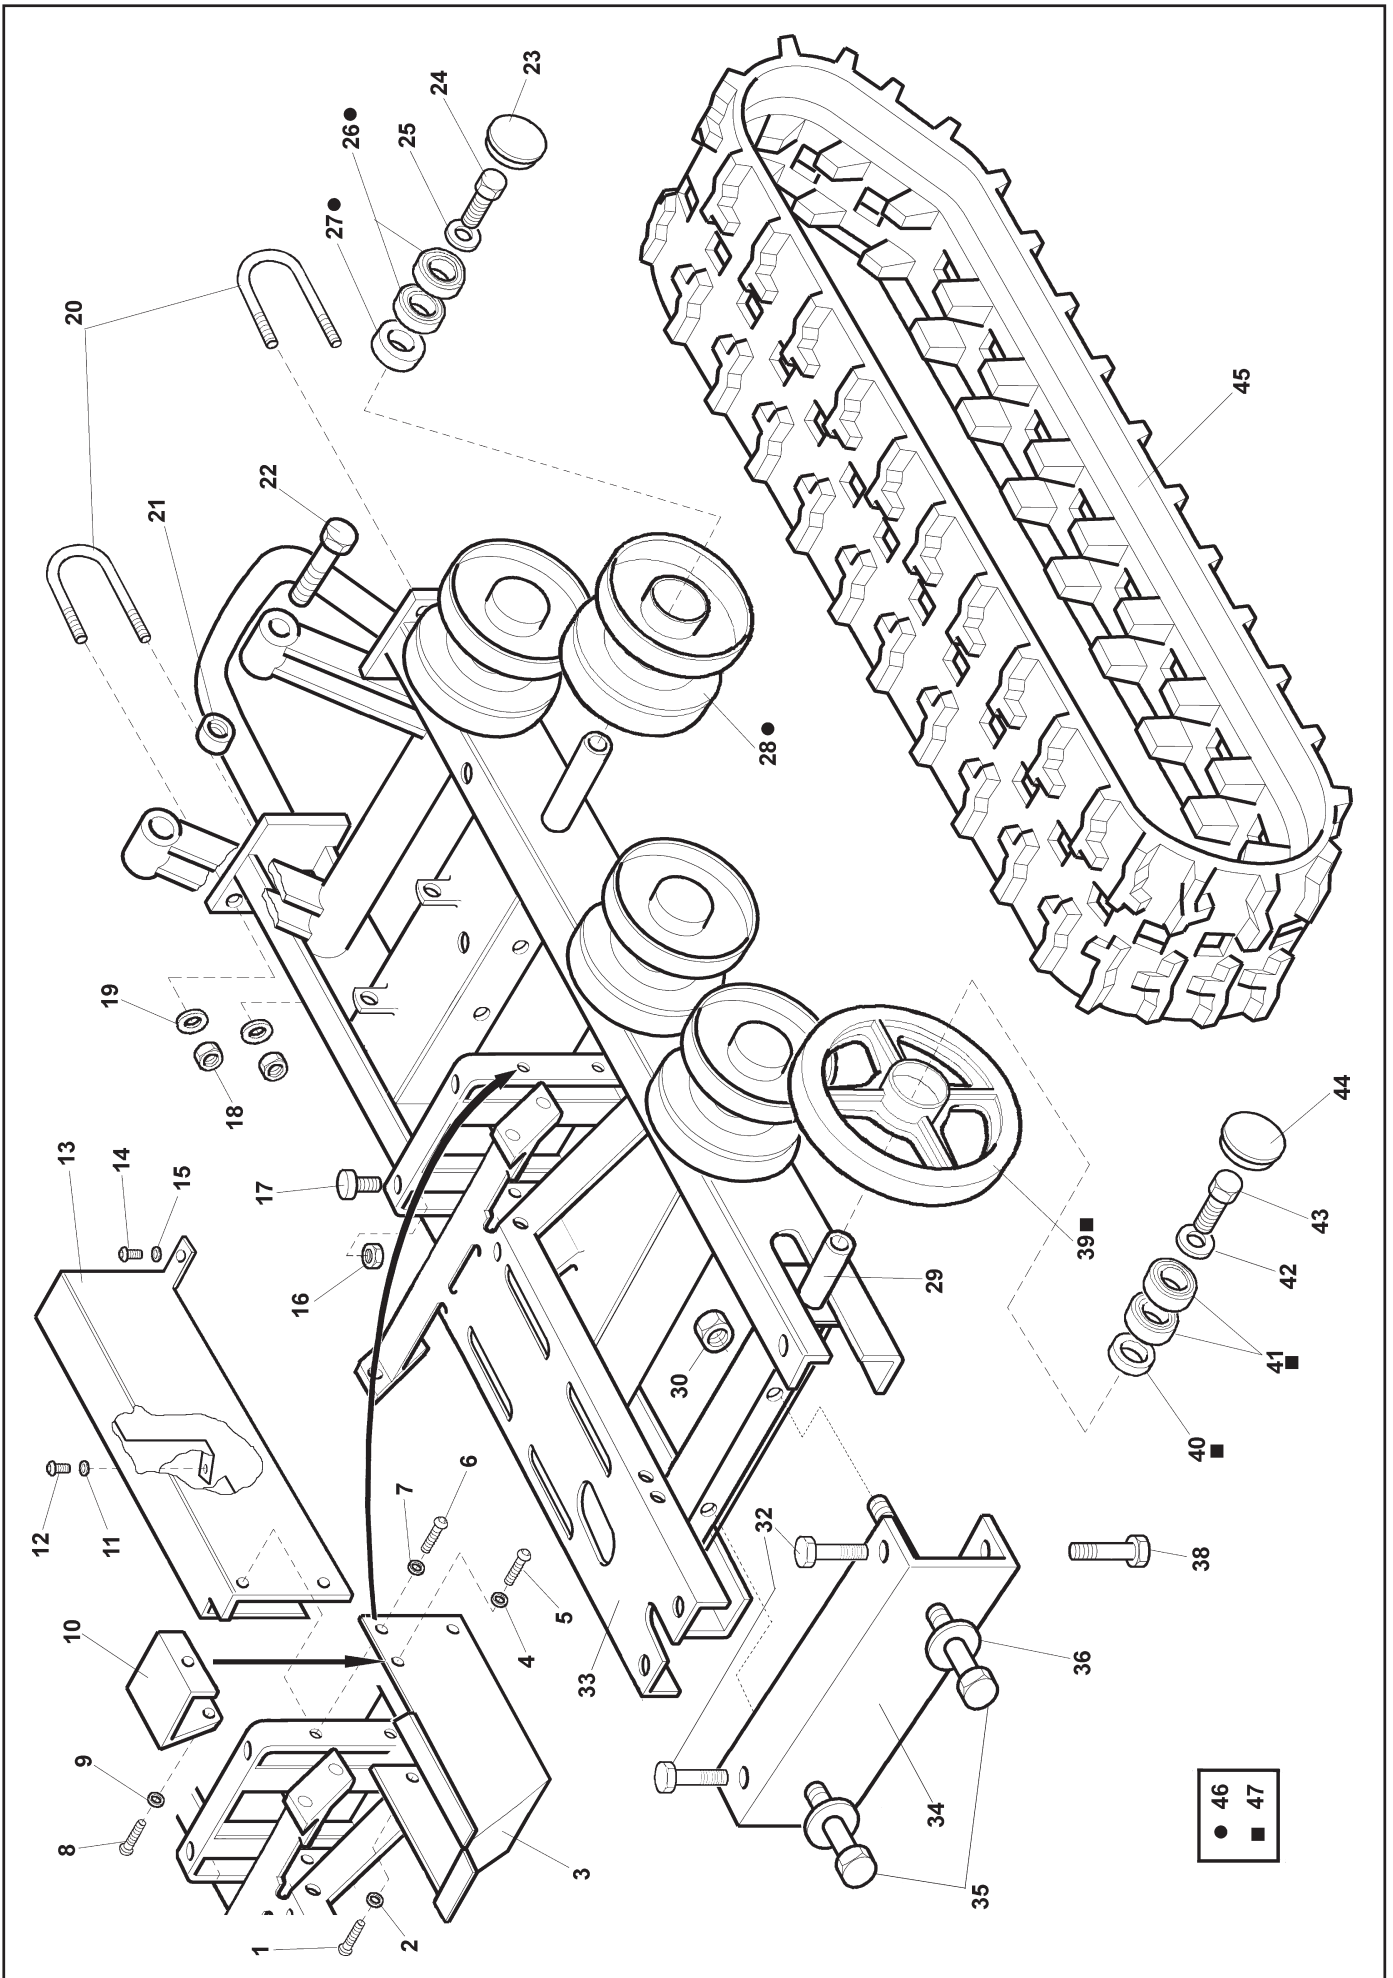

Gr. 73 Power Track 1600-1600H
TELAIO - CHASSIS - FRAME

Gr. 73 Power Track 1600-1600H
TELAIO - CHASSIS - FRAME

RIF. REF.	COD. N° / P P / N°	Q.	DESCRIZIONE - DESCRIPTION	RIF. REF.	COD. N° / P P / N°	Q.	DESCRIZIONE - DESCRIPTION
1	20173	1	VITE - VIS - SCREW	26	40388	16	CUSCINETTO - ROULEMENT - BEARING
2	20316	1	RONDELLA - RONDELLE - WASHER	27	40055	8	ANELLO TENUTA - JOINT - SEAL
3	40596	1	CARTER	28	40142	8	RUOTA - ROUE - WHEEL
4	20316	1	RONDELLA - RONDELLE - WASHER	29	40461	1	ALBERO - ARBRE - SHAFT
5	20064	1	VITE - VIS - SCREW	30	40273	2	DADO - ECROU - NUT
6	20064	2	VITE - VIS - SCREW	32	40379	2	VITE - VIS - SCREW
7	20316	2	RONDELLA - RONDELLE - WASHER	33	40594	1	TELAIO - CHASSIS - FRAME
8	20064	1	VITE - VIS - SCREW	34	40595	1	SUPPORTO - SUPPORT - BRACKET
9	20316	1	RONDELLA - RONDELLE - WASHER	35	40391	2	VITE - VIS - SCREW
10	40598	1	CARTER	36	40006	2	RONDELLA - RONDELLE - WASHER
11	20316	1	RONDELLA - RONDELLE - WASHER	38	40379	2	VITE - VIS - SCREW
12	20064	1	VITE - VIS - SCREW	39	40122	2	RUOTA - ROUE - WHEEL
13	40597	1	CARTER	40	40390	2	ANELLO TENUTA - JOINT - SEAL
14	20064	1	VITE - VIS - SCREW	41	40389	4	CUSCINETTO - ROULEMENT - BEARING
15	20316	1	RONDELLA - RONDELLE - WASHER	42	20346	2	RONDELLA - RONDELLE - WASHER
16	20289	2	DADO - ECROU - NUT	43	40379	2	VITE - VIS - SCREW
17	40435	2	GOMMINO - SUPPORTO - RUBBER	44	40114	2	TAPPO - BOUCHON - PLUG
18	20317	4	DADO - ECROU - NUT	45	21401	2	CINGOLO - CHENILLE - PAD
19	20790	4	RONDELLA - RONDELLE - WASHER	46	40450	8	KIT: RUOTA - ROUE - WHEEL
20	40116	2	CAVALLOTTO - BRIDES - U-BOLT	47	40205	2	KIT: RUOTA - ROUE - WHEEL
21	40189	2	DADO - ECROU - NUT				
22	40408	2	VITE - VIS - SCREW				
23	40113	8	TAPPO - BOUCHON - PLUG				
24	40379	8	VITE - VIS - SCREW				
25	20346	8	RONDELLA - RONDELLE - WASHER				

NOTE - NOTES

Cod. 21401 cingolo (37 denti) - Chenille (37 dents) - Crawler track (37 teeth)