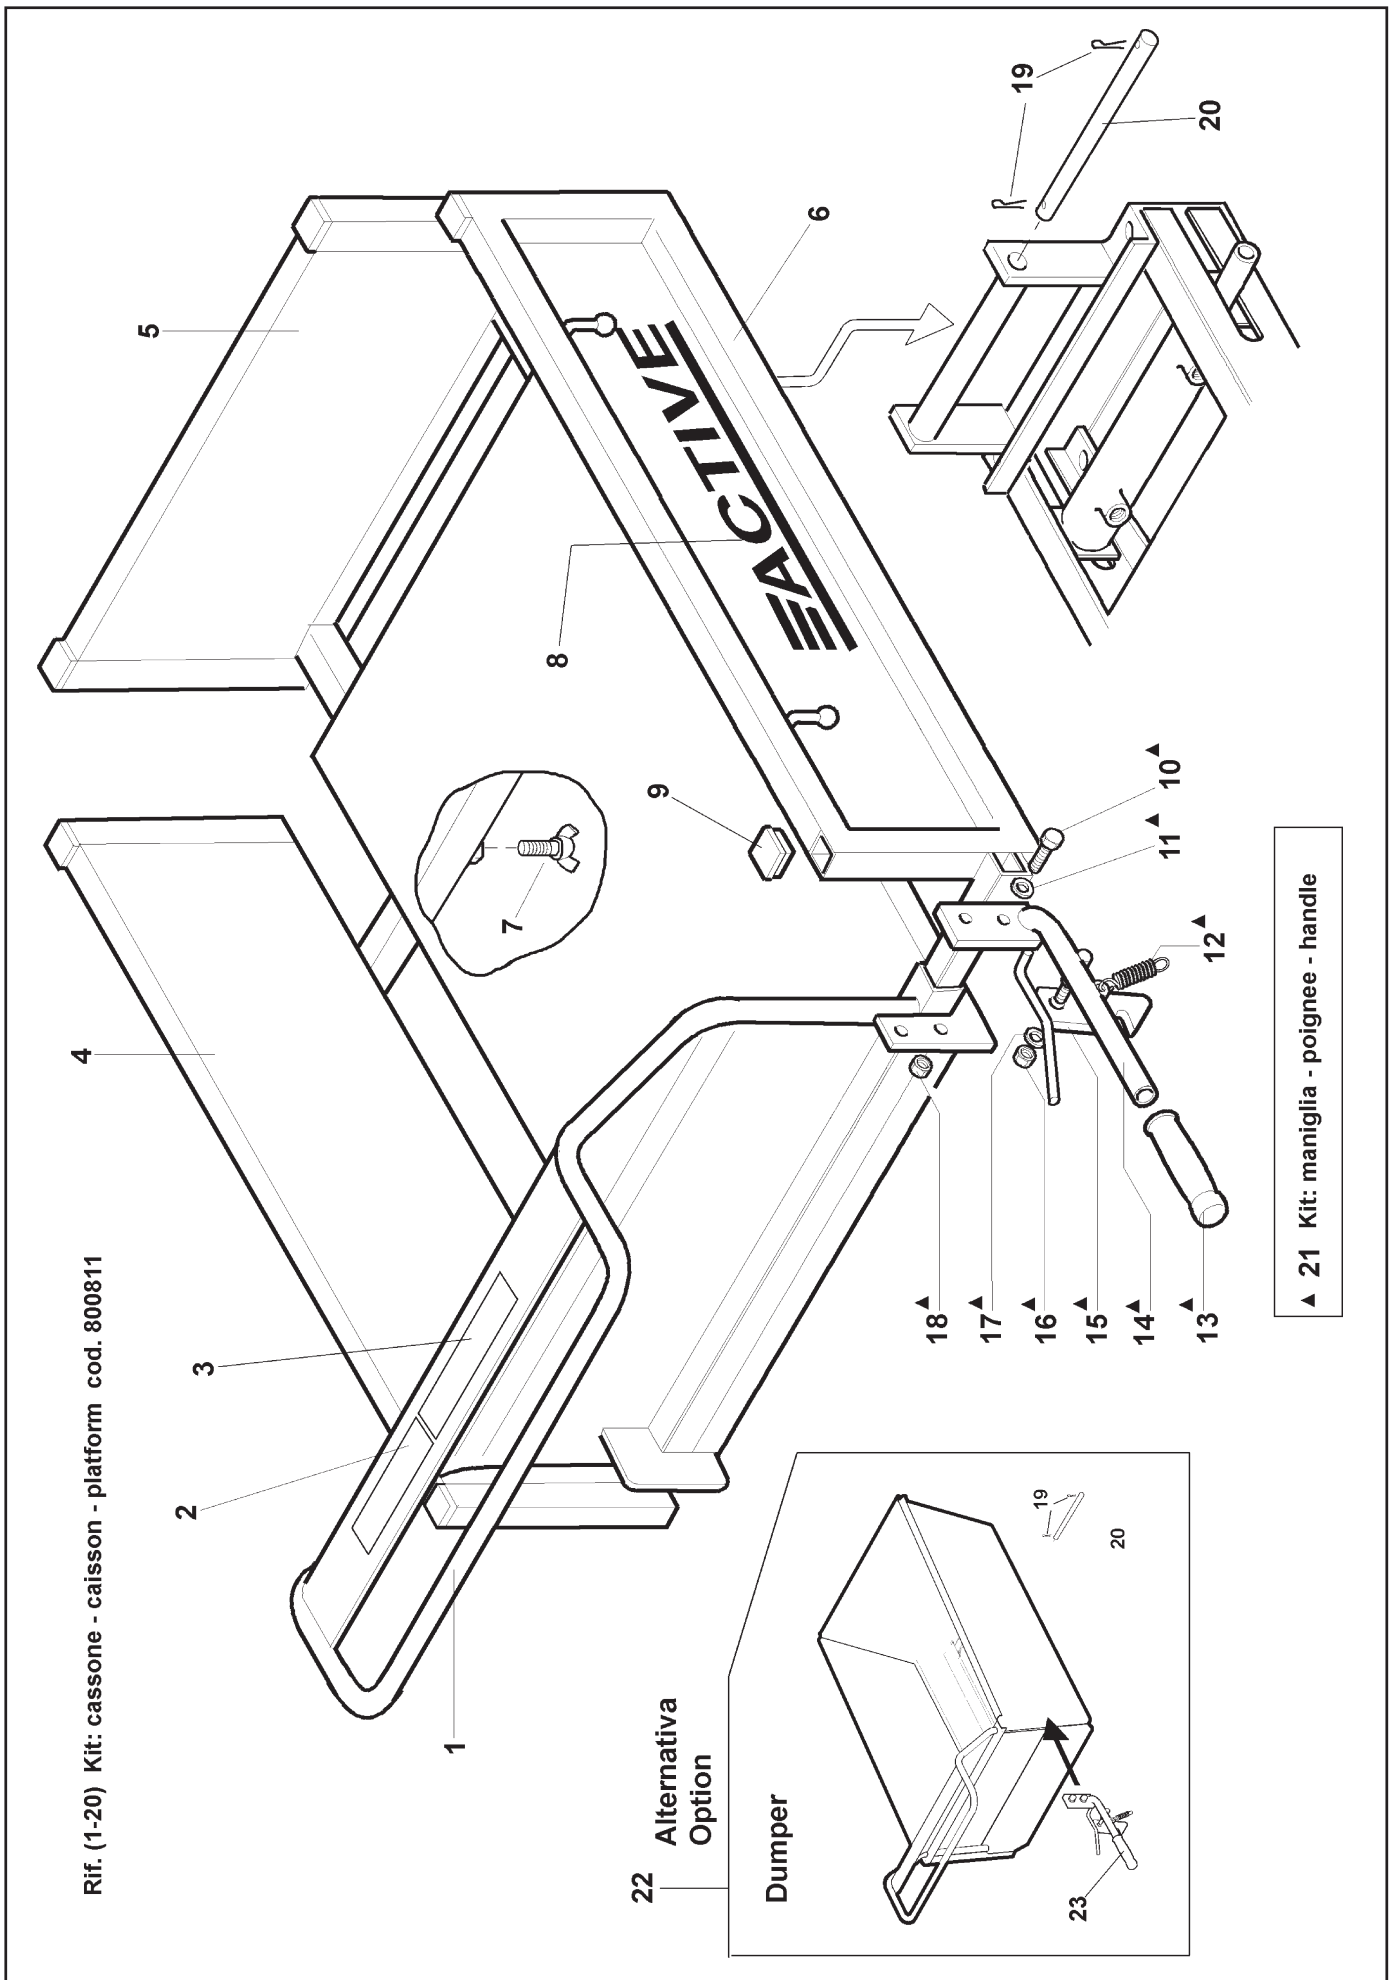

Gr. 59 Power Track 1300
CASSONE - CAISSON - PLATFORM

RIF. REF.	COD. N° / P P / N°	Q.	DESCRIZIONE - DESCRIPTION	RIF. REF.	COD. N° / P P / N°	Q.	DESCRIZIONE - DESCRIPTION
1	40200	1	PIANALE - PLATEF. - PLATFORM	14	40185	1	LEVA - LEVIER - LEVER
2	40193	1	ADESIVO - DECAL	14	40214	1	LEVA - LEVIER - LEVER (dumper)
3	40194	1	ADESIVO - DECAL	15	40215	1	LEVA - LEVIER - LEVER
4	40204	1	SPON. - RIDEL. - PAN.	16	40189	1	DADO - ECROU - NUT
5	40206	1	SPON. ANT. - RIDEL. - FRO. PAN.	17	40110	1	RONDELLA - RONDELLE - WASHER
6	40204	1	SPON. - RIDEL. - PAN.	18	20788	2	DADO - ECROU - NUT
7	40190	6	GALLETTO - VIS - SCREW	19	40184	2	COPIGLIA - GOUPILLE - SPLIT-PIN
8	40210	2	ADESIVO PT 1300 - DECAL PT 1300	20	40183	1	PERNO - PIVOT - PIN
9	40191	6	TAPPO - BOUCHON - PLUG	21	40394	1	KIT: MANIGLIA POIGNEE -HANDLE <1>
10	40093	2	VITE - VIS - SCREW	22	800501	1	KIT: DUMPER
11	20711	2	RONDELLA - RONDELLE - WASHER	23	40395	1	KIT: MANIGLIA-POIGNEE-HANDLE (dumper)
12	40187	1	MOLLA - RESSORT - SPRING	-	800811	1	KIT: CASSONE-CAISSON-PLATFORM <1>
13	40164	1	MANOPOLA - POIGNEE - HANDLE				

NOTE - NOTES

<1> Per cassone estensibile - pour caisson extensible - for extensible platform