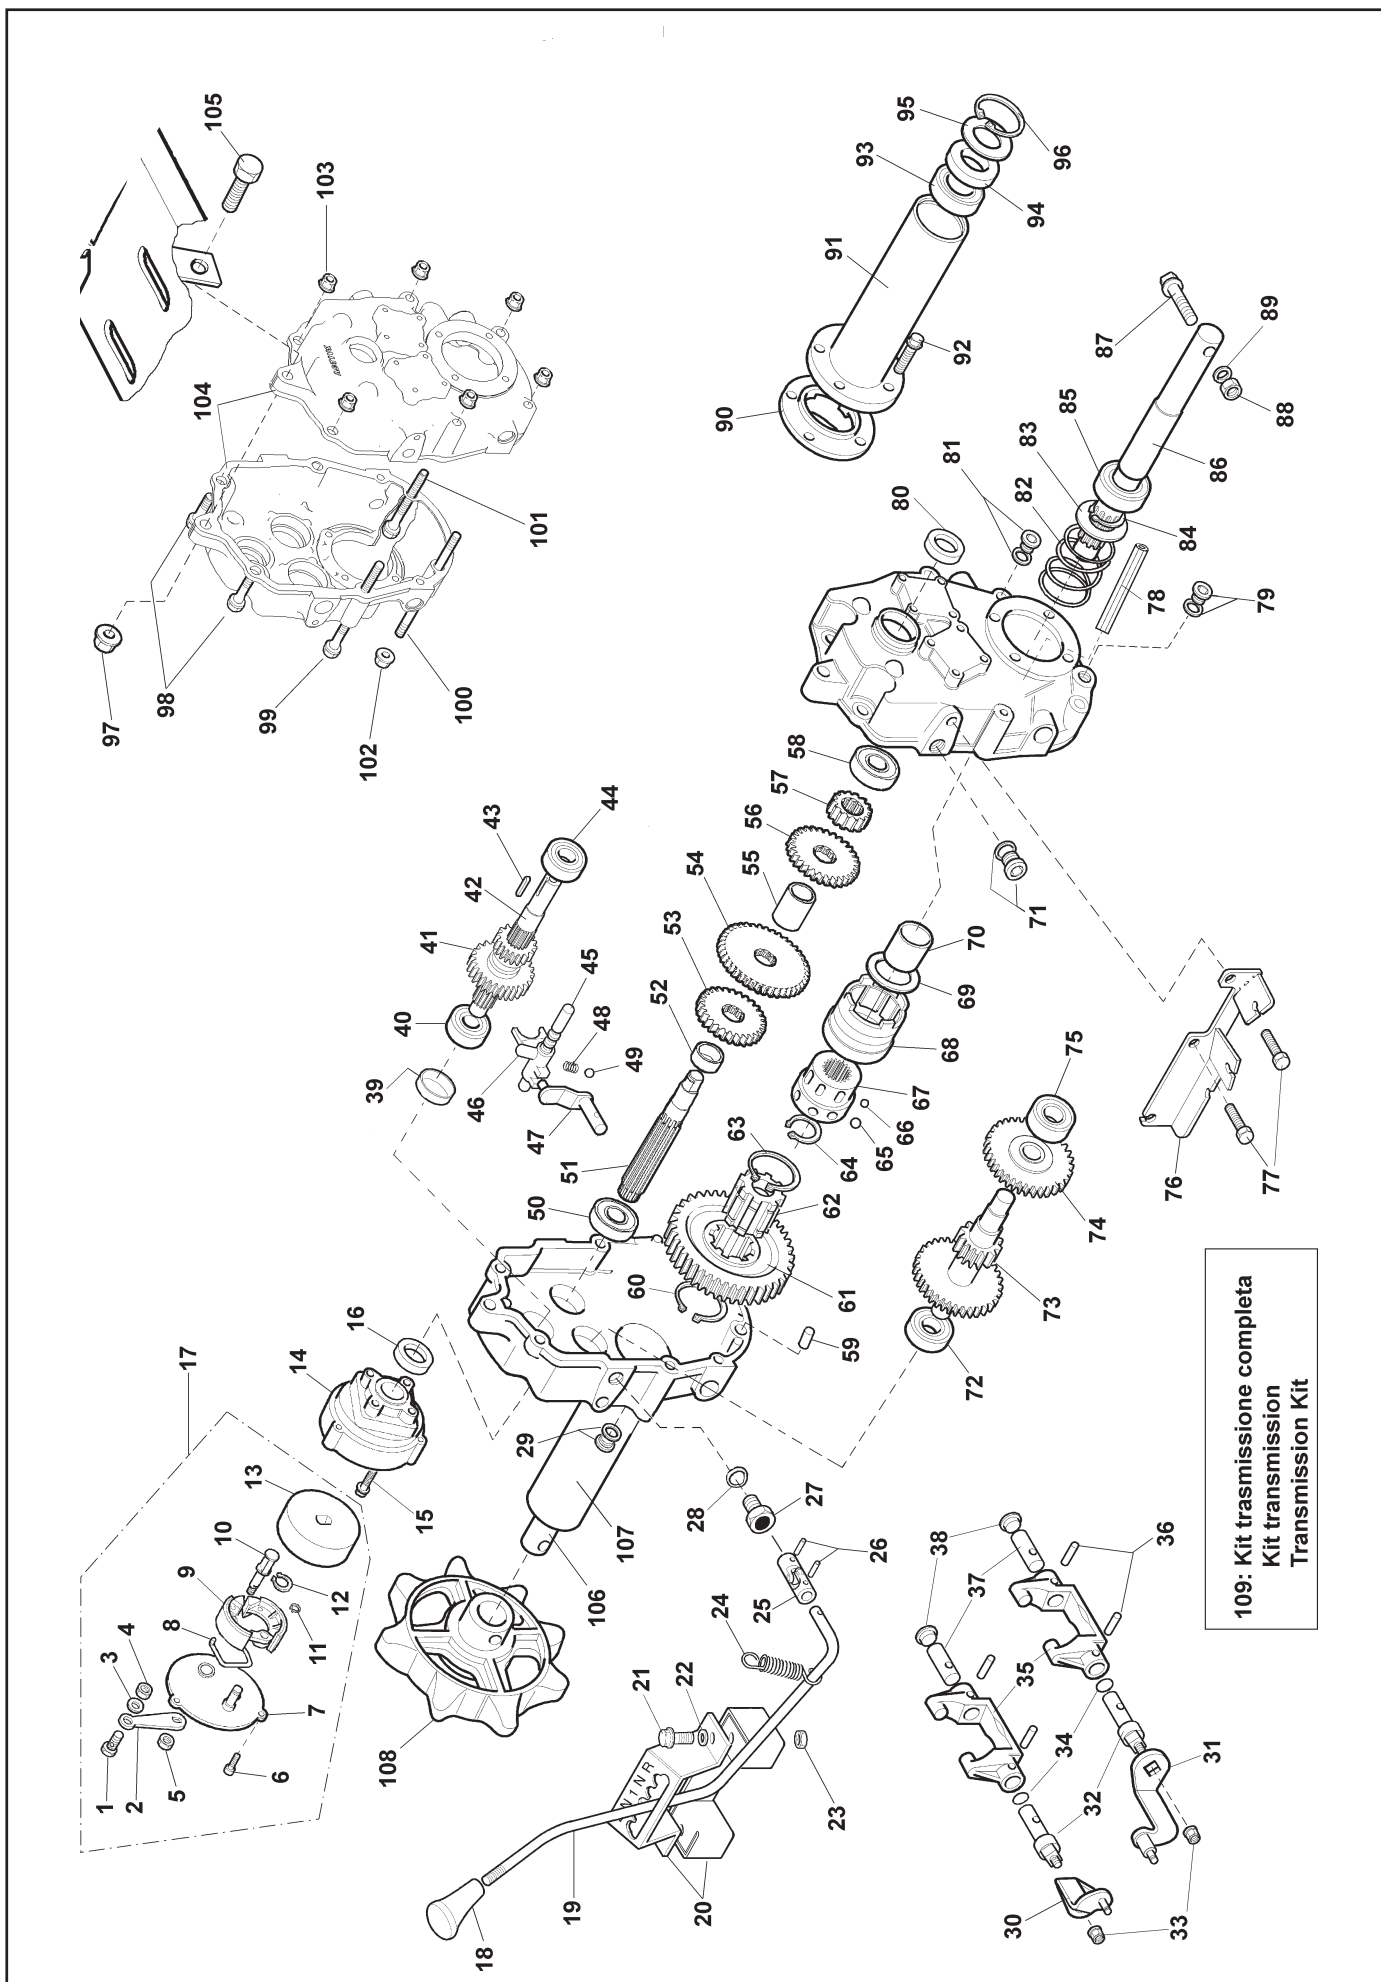

CAMBIO - BOITE DE VITESSES - GEARBOX