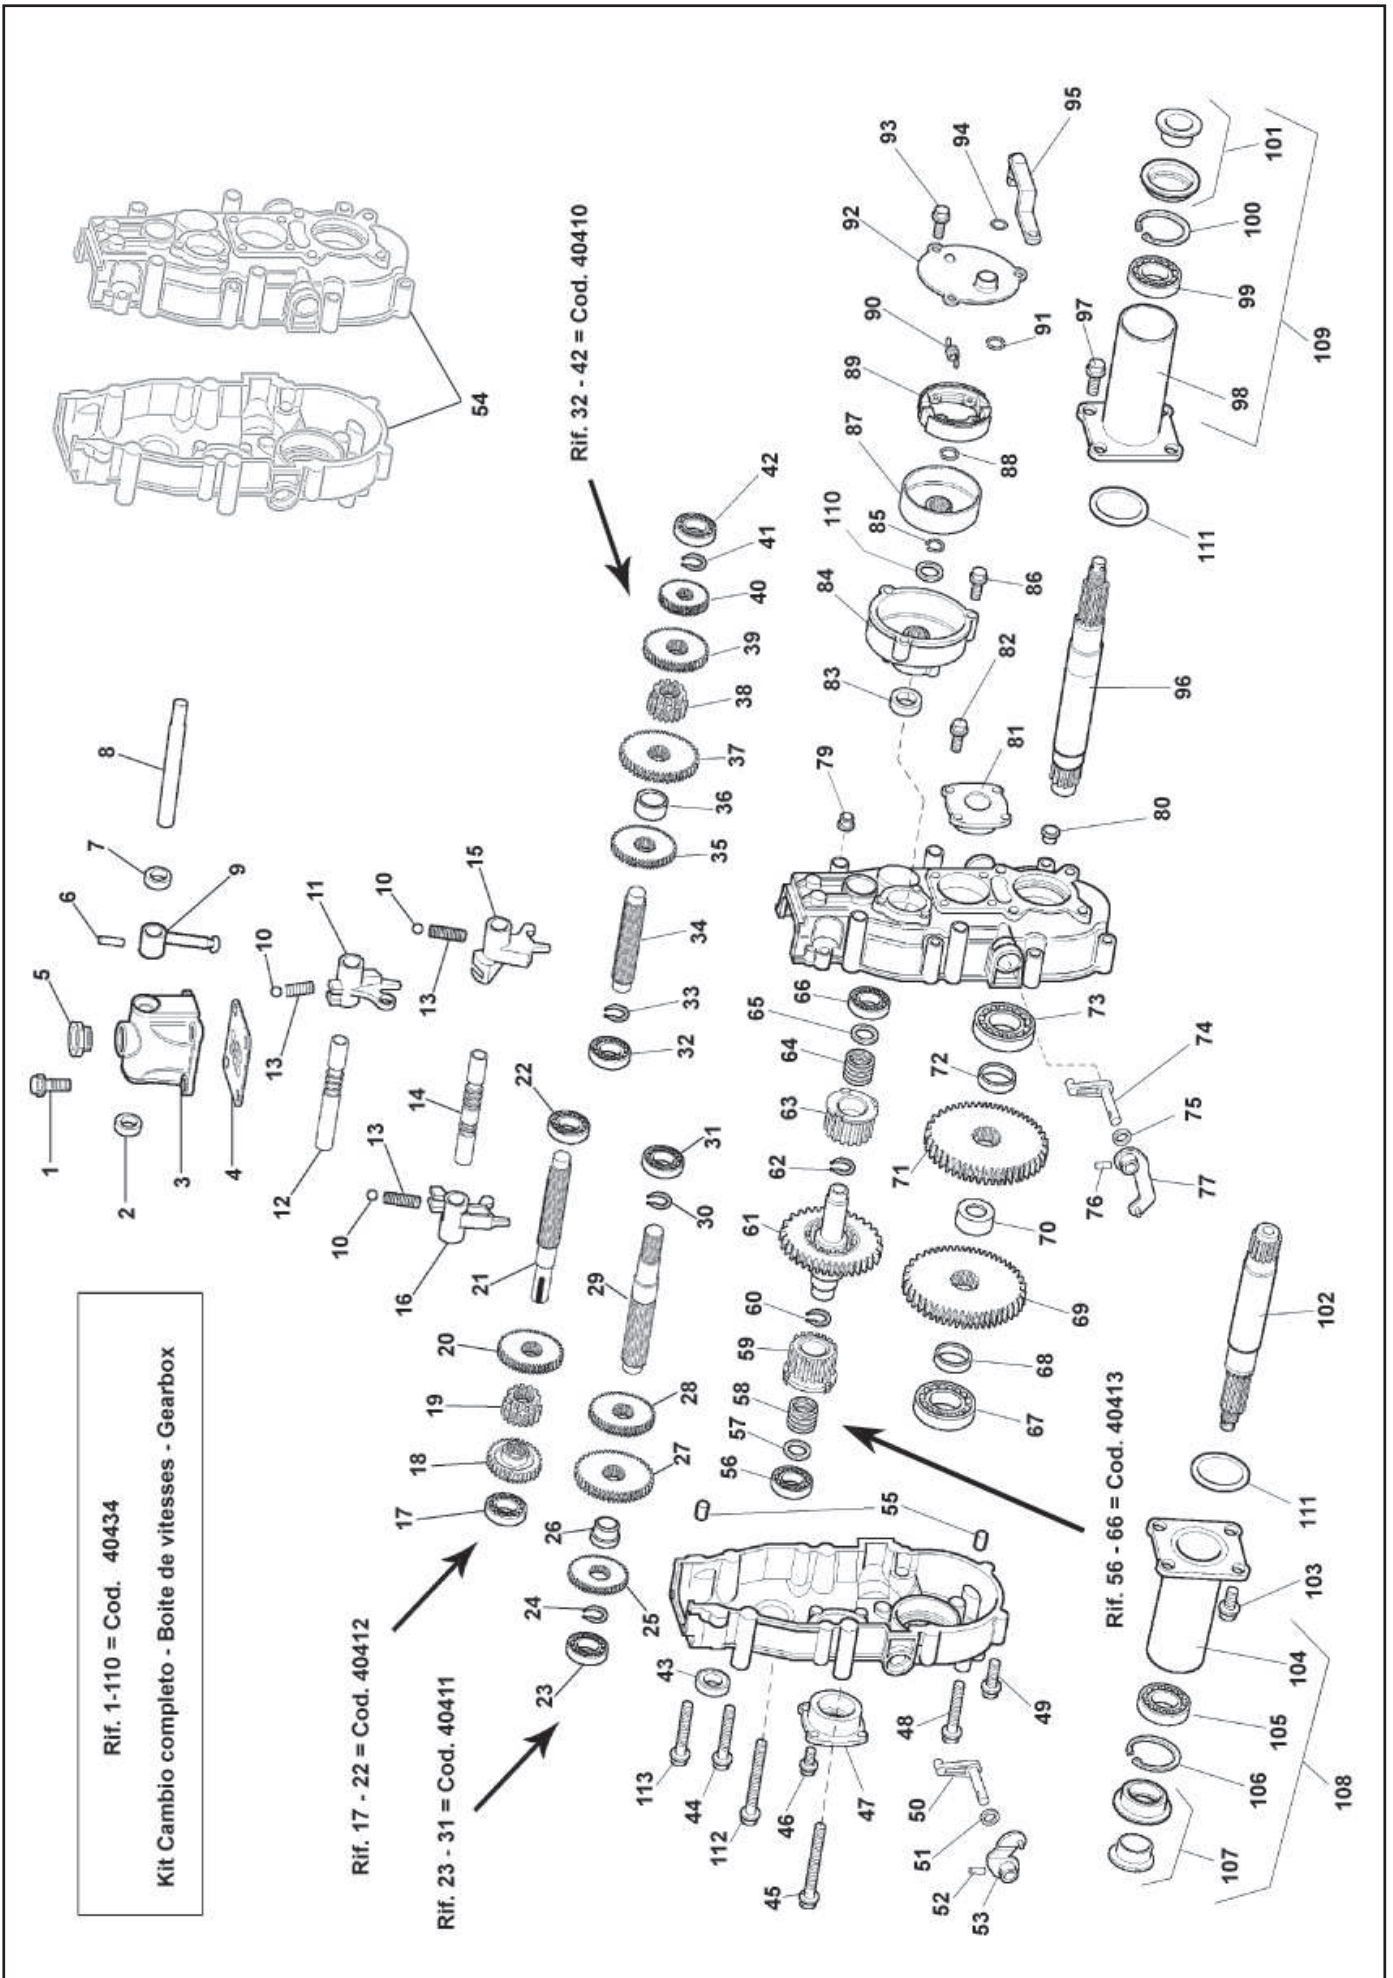

Gr. 62 Power Track 1460-1460H
CAMBIO - BOITE DE VITESSES - GEARBOX

Gr. 62 Power Track 1460-1460H
CAMBIO - BOITE DE VITESSES - GEARBOX