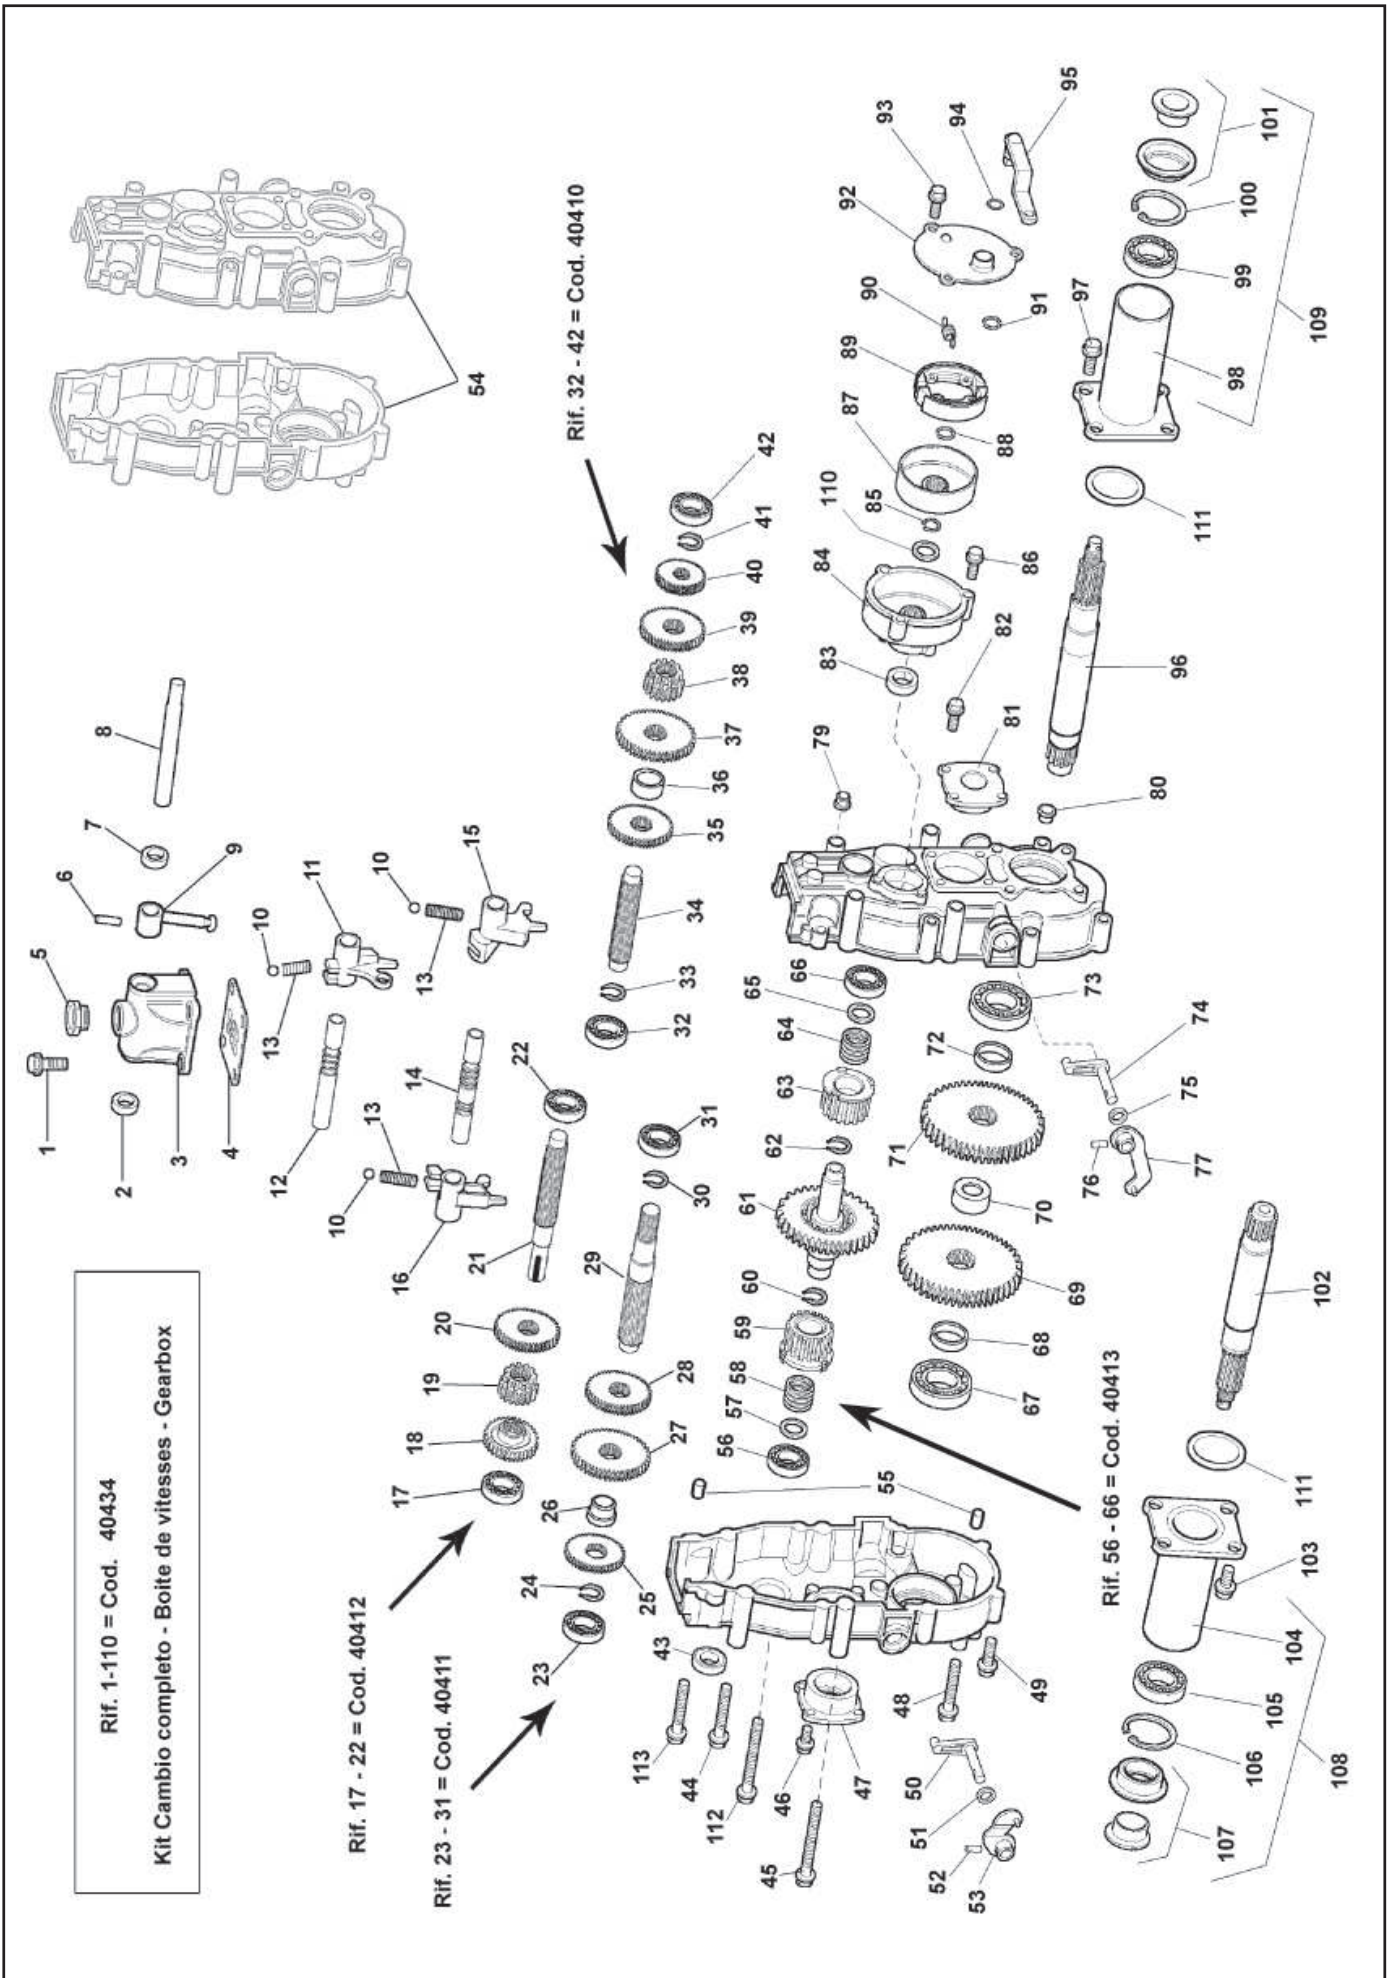

Gr. 78 Power Track 1600-1600H CAMBIO - BOITE DE VITESSES - GEARBOX

Gr. 78 Power Track 1600-1600H
CAMBIO - BOITE DE VITESSES - GEARBOX