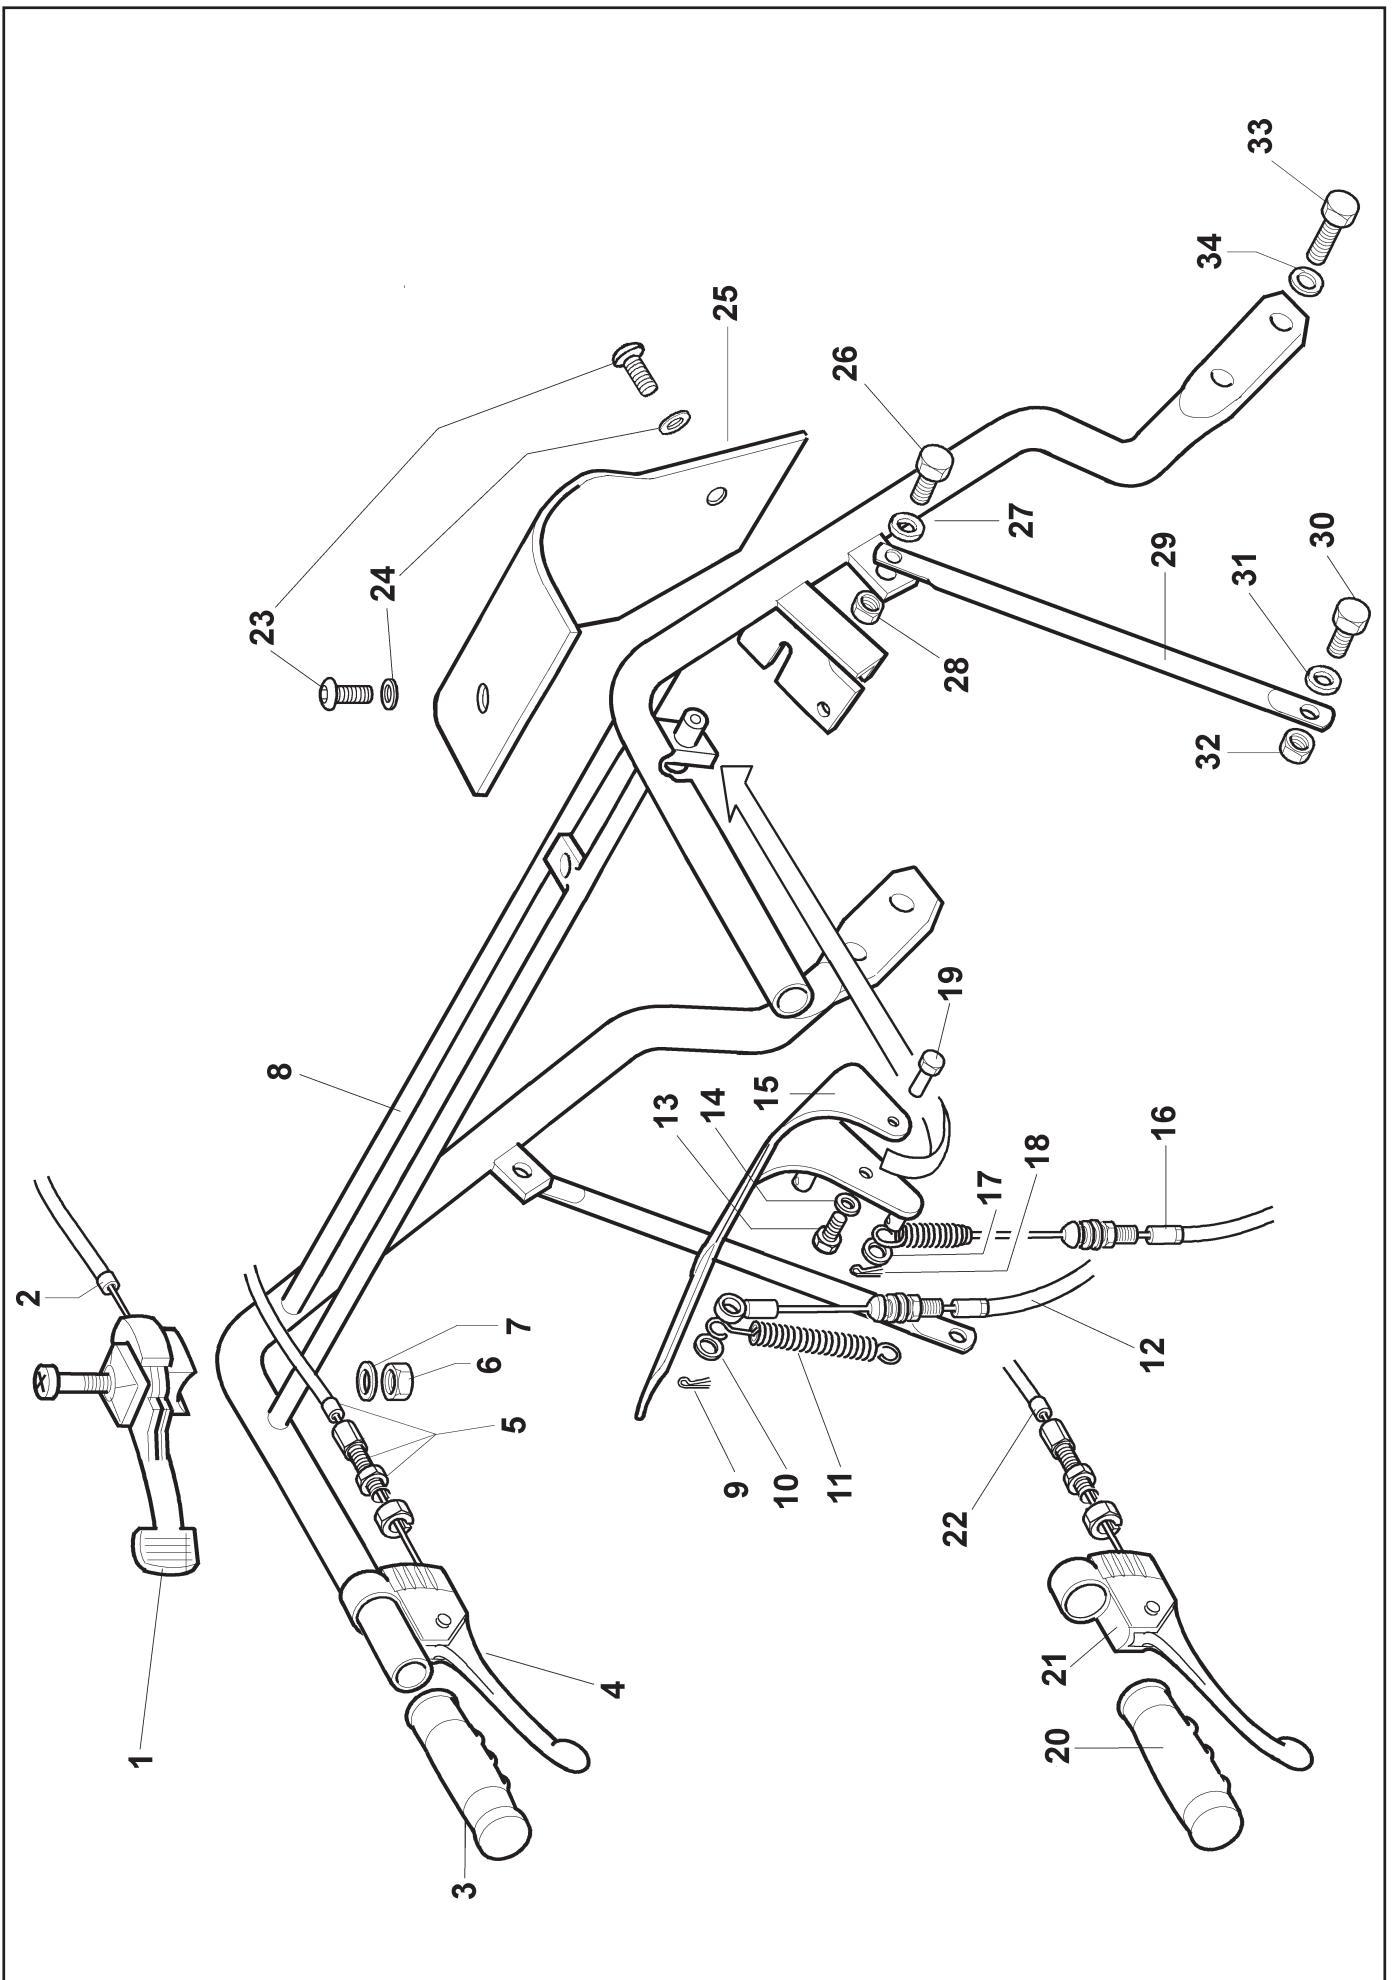

NOTE - NOTES

- <1> Ruota tendicingolo - Roue tendeuse - Idle wheel
 <2> Cod. 21634 cingolo (30 denti) - Chenille (30 dents) - Crawler track (30 teeth)

Gr. 58 Power Track 1300 MANUBRIO - GUIDON - HANDLE BAR