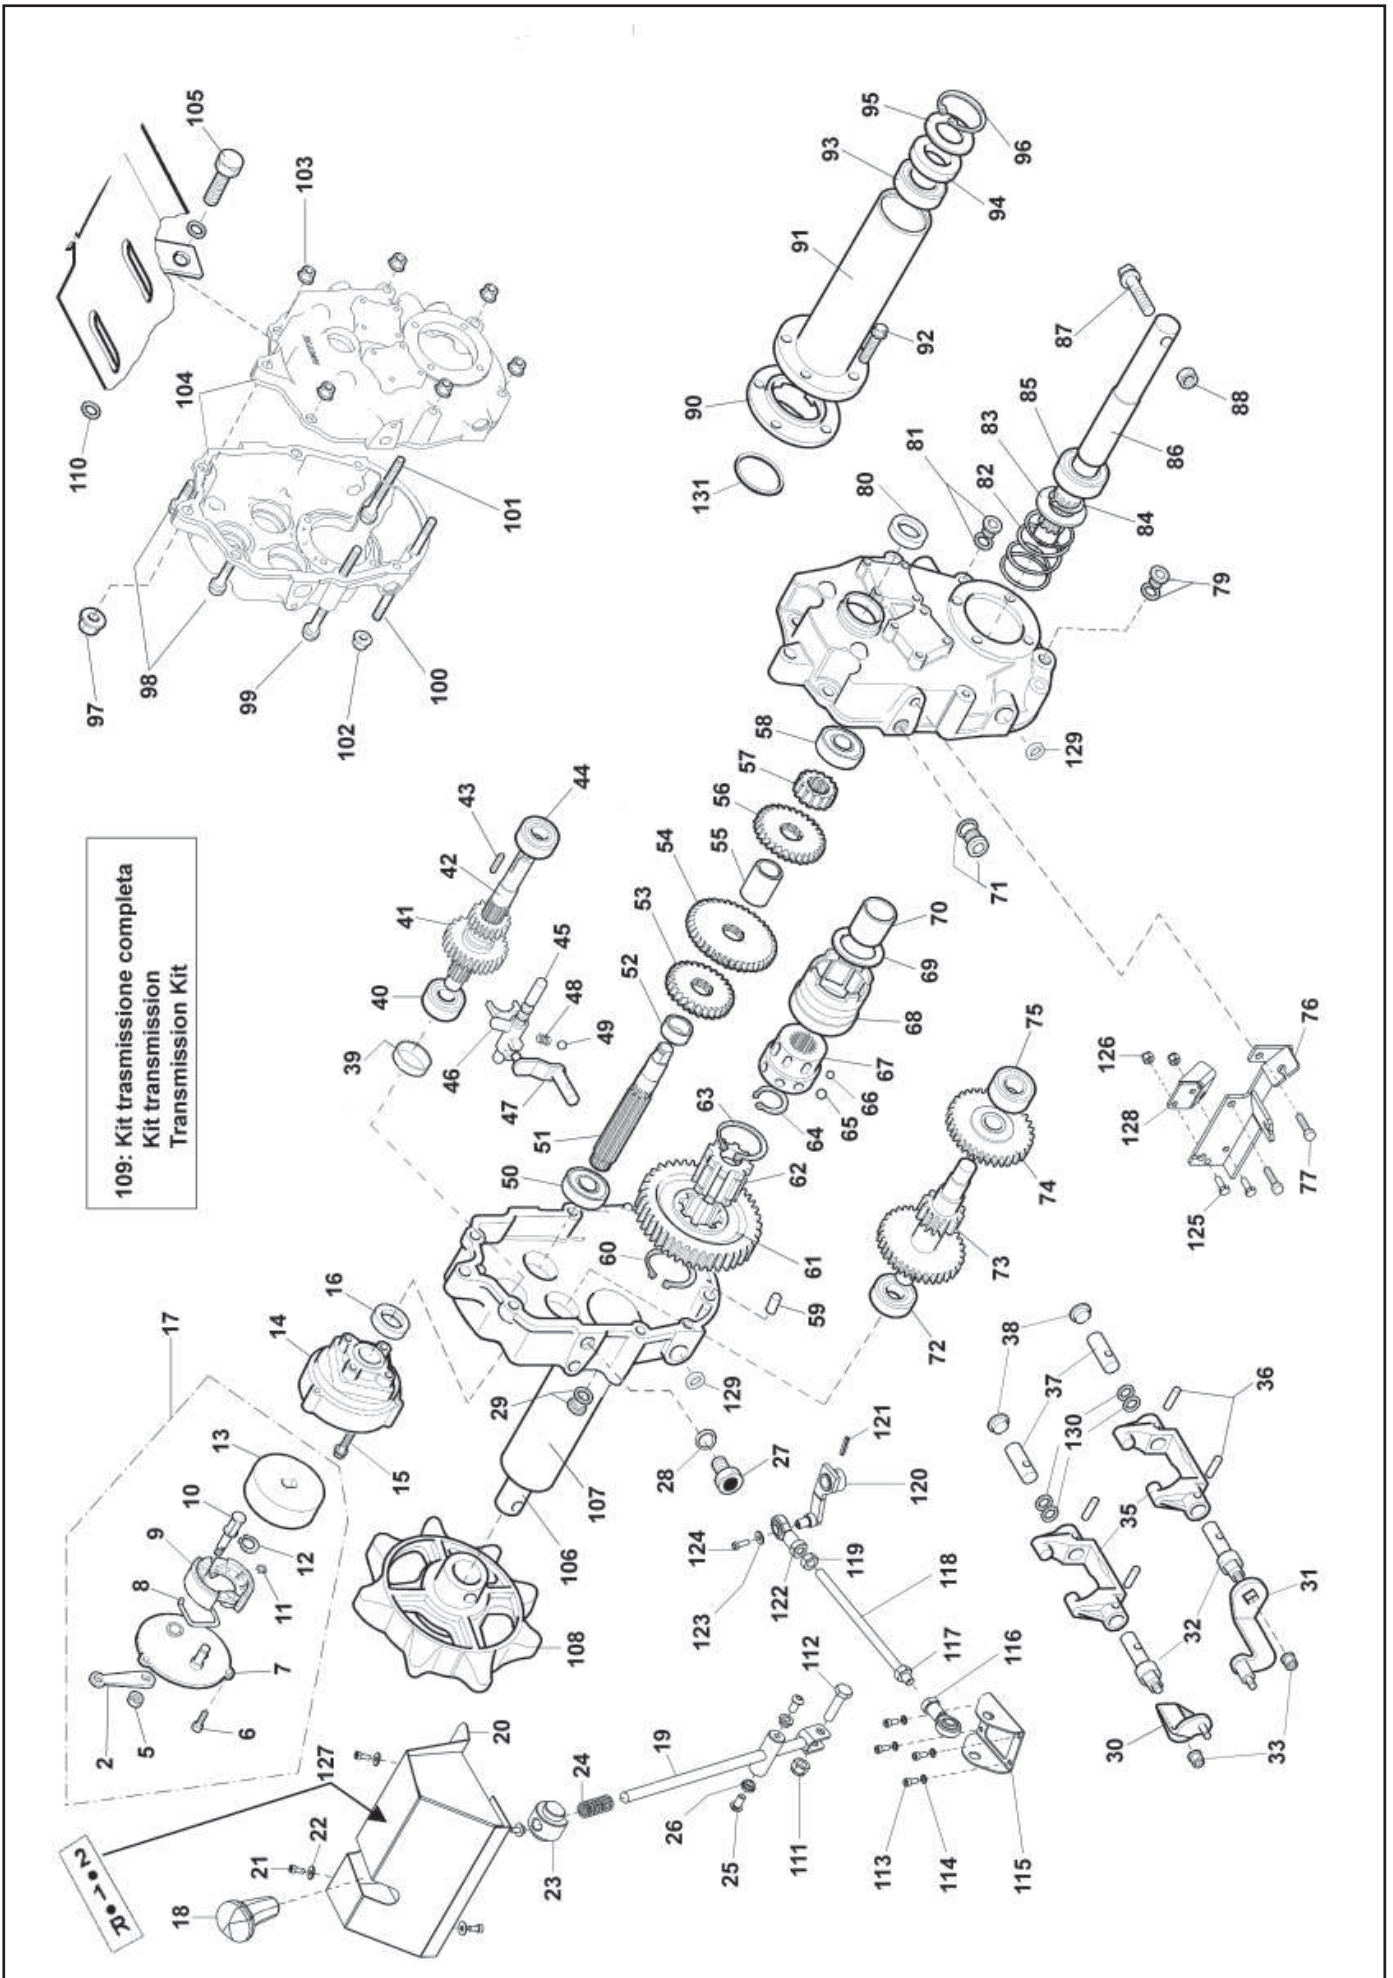

Gr. 54 Power Track 1310 - 1330
CAMBIO - BOITE DE VITESSES - GEARBOX

Gr. 54 Power Track 1310 - 1330
CAMBIO - BOITE DE VITESSES - GEARBOX