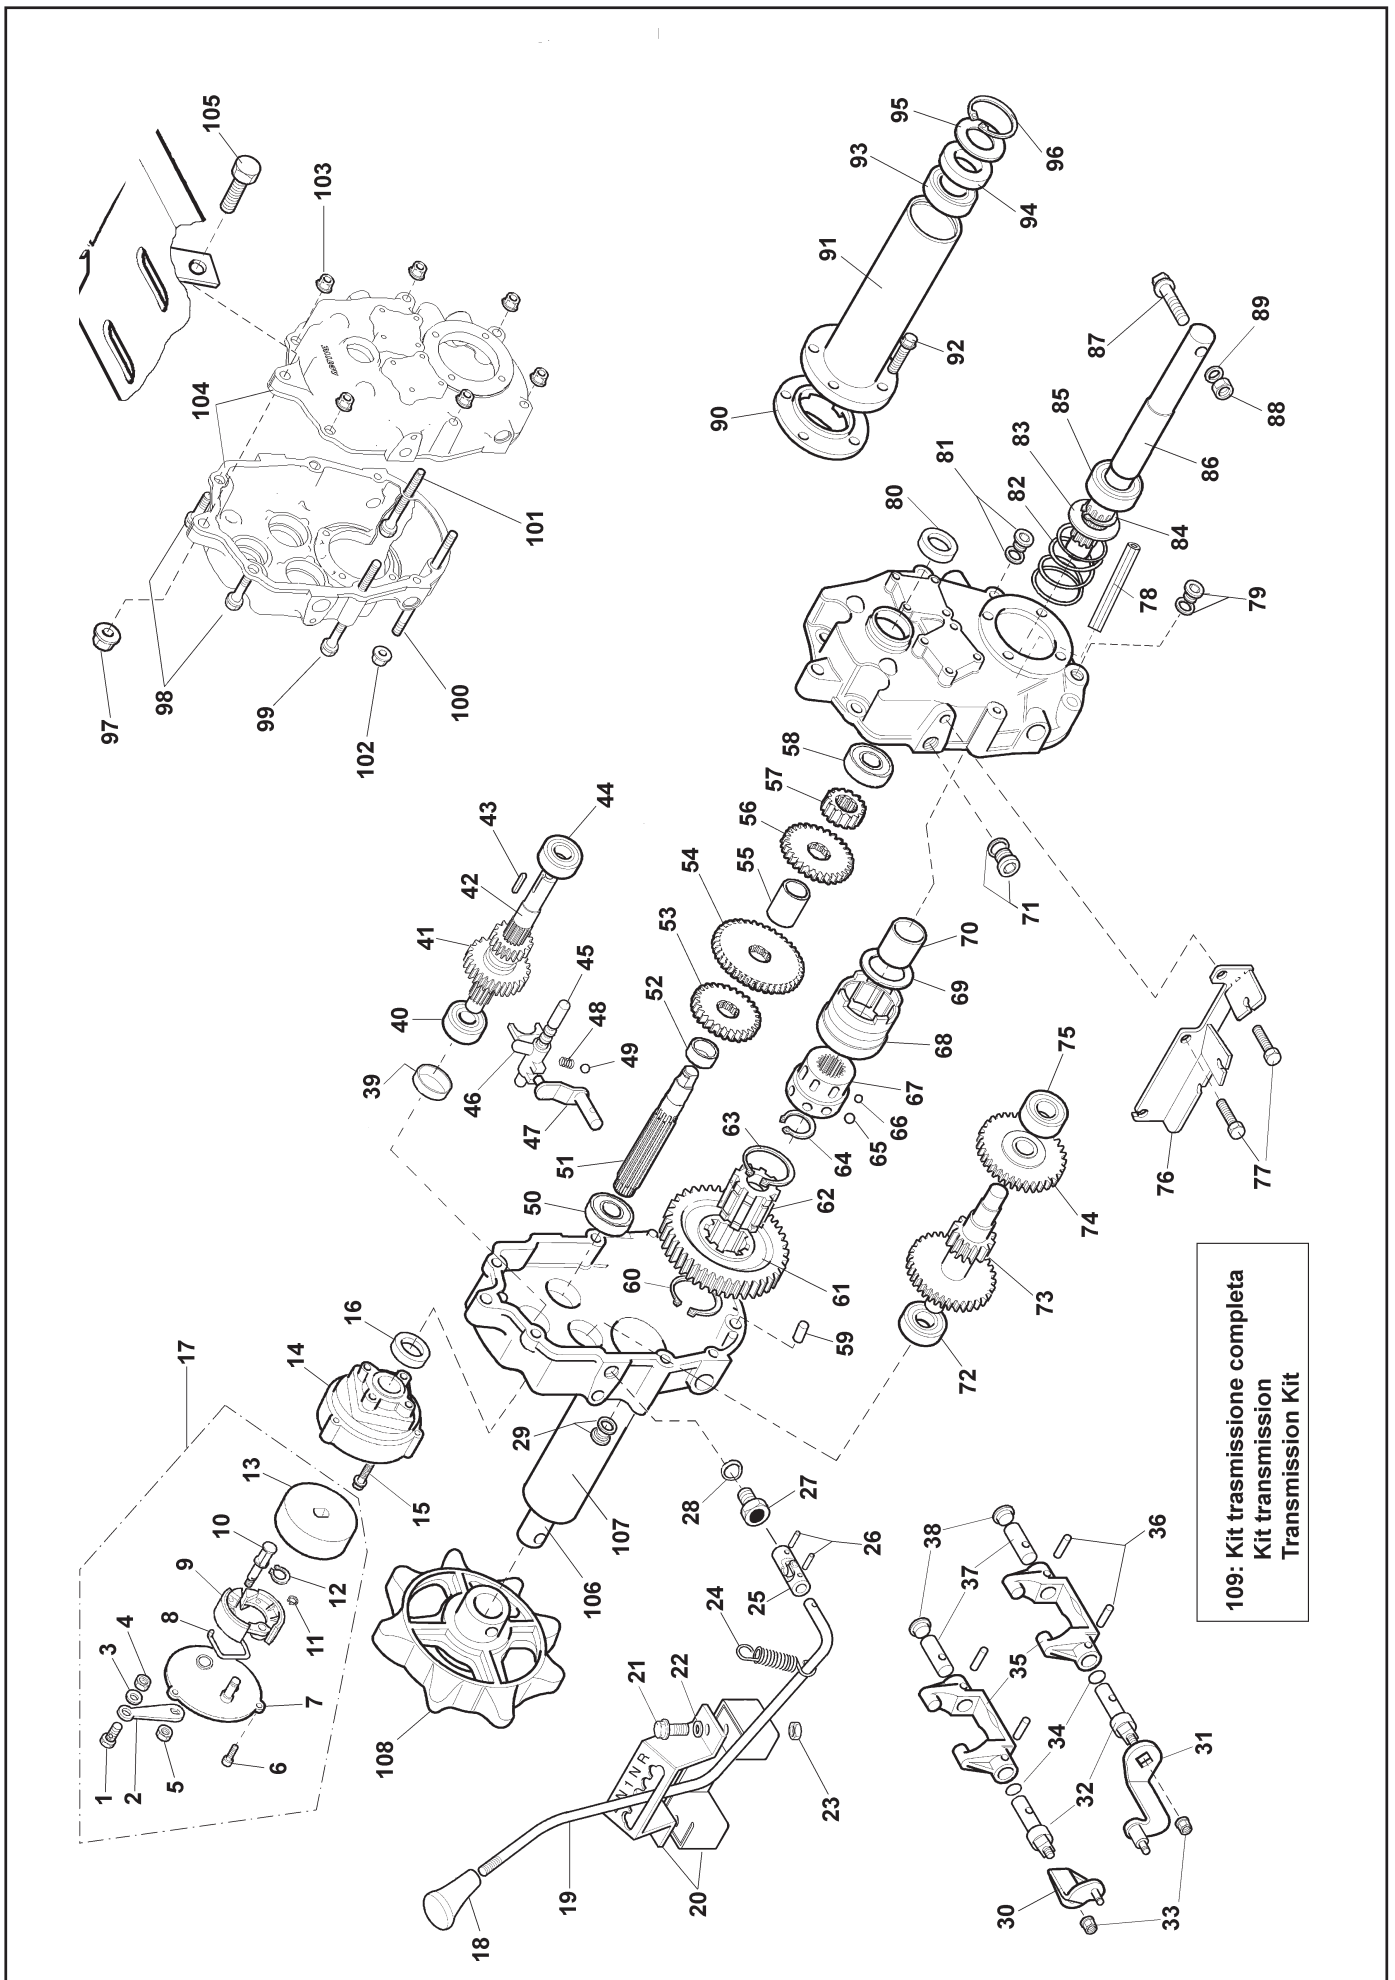

109: Kit trasmissione completa
Kit transmission
Transmission Kit

CAMBIO - BOITE DE VITESSES - GEARBOX