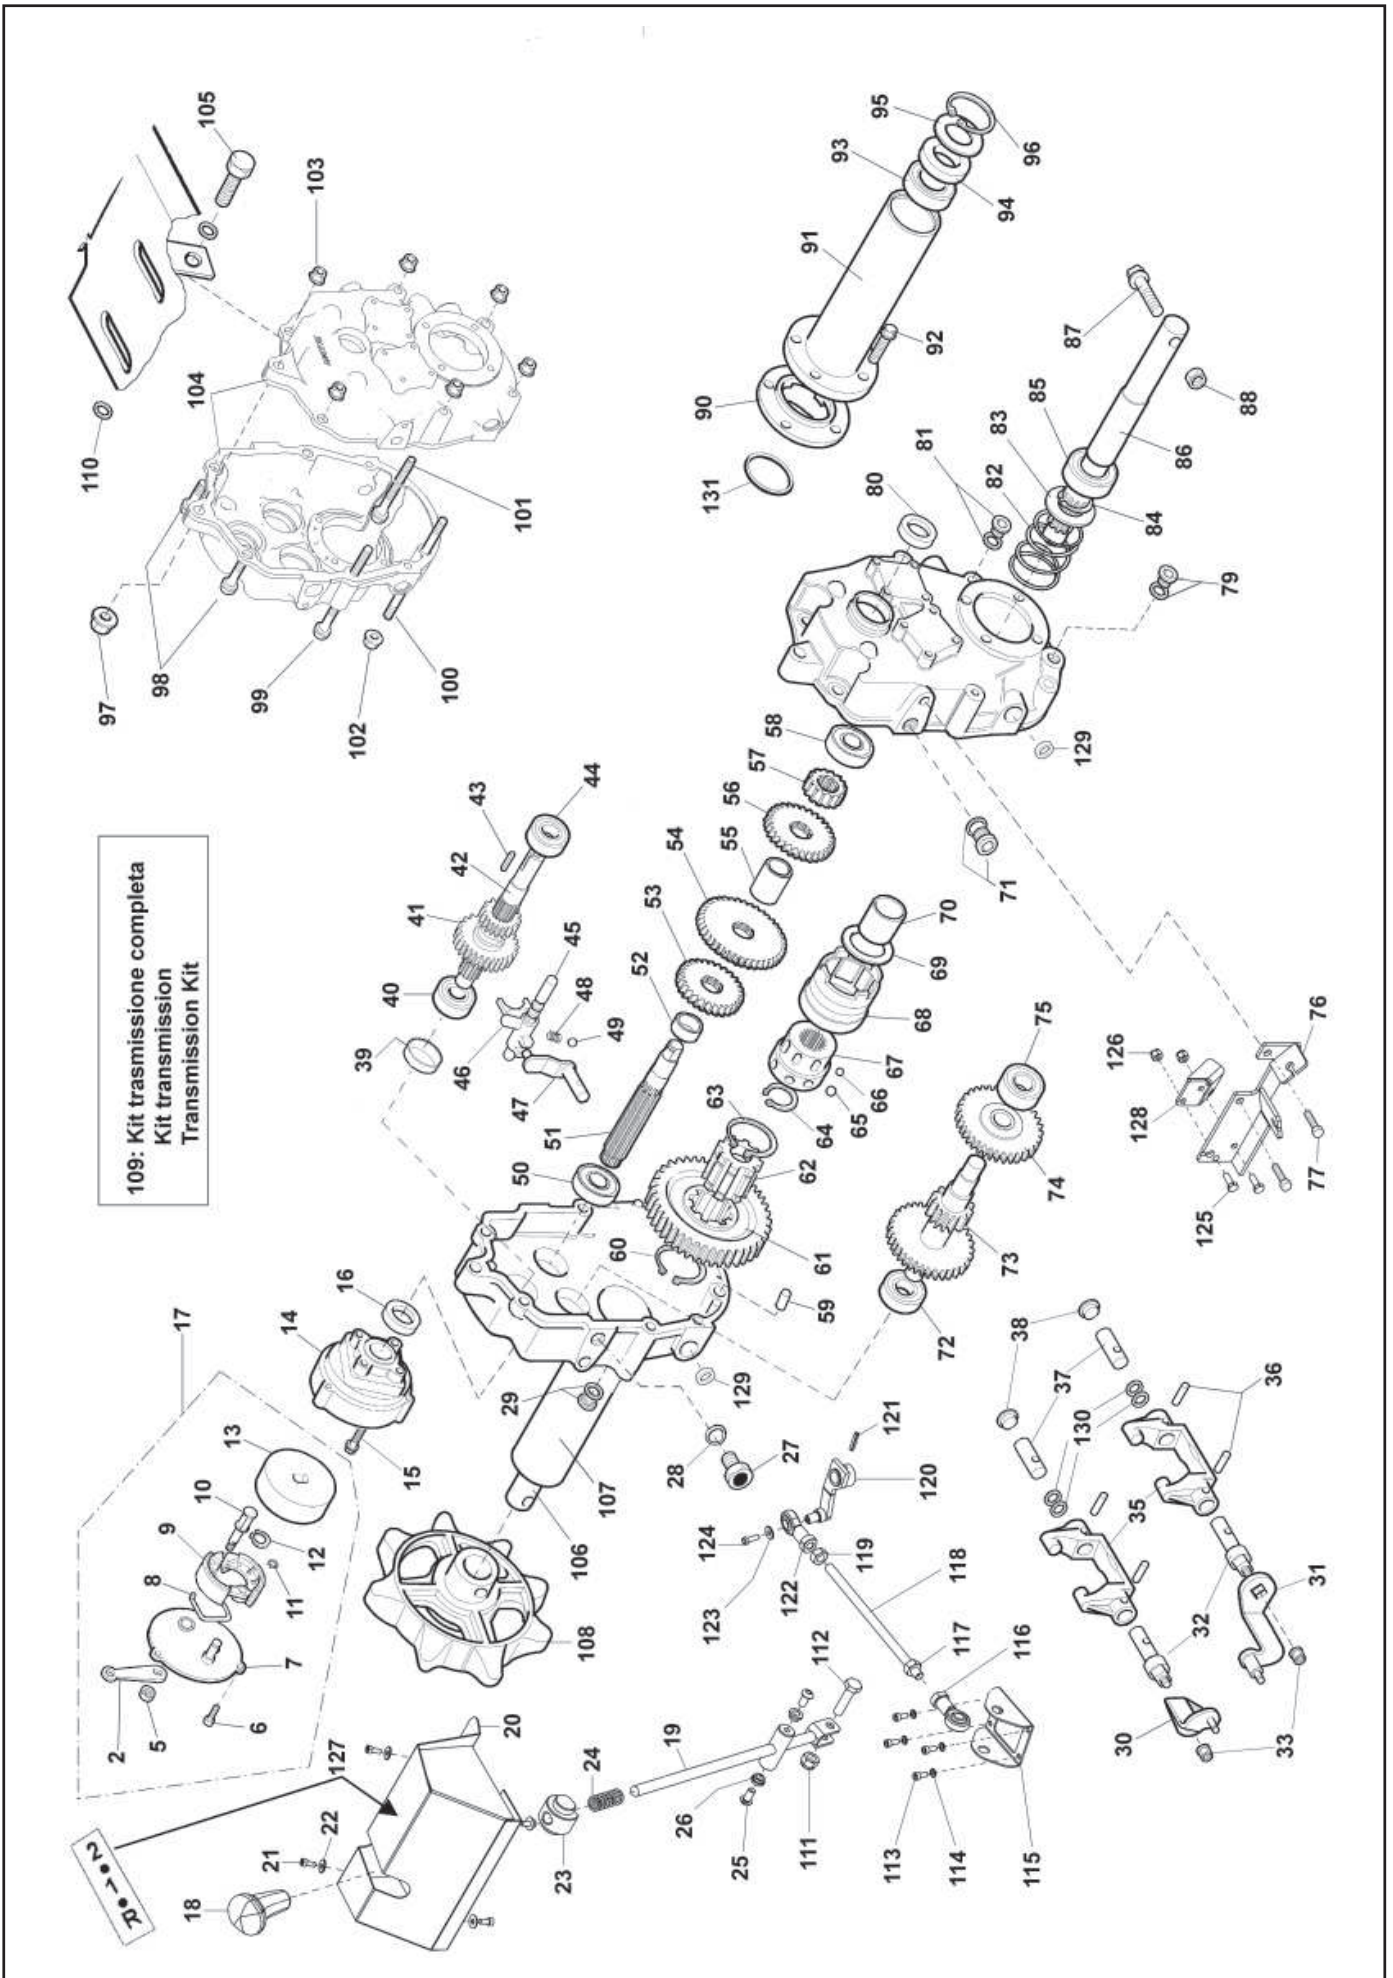

Gr. 54 Power Track 1310-1330
CAMBIO - BOITE DE VITESSES - GEARBOX

Gr. 54 Power Track 1310-1330
CAMBIO - BOITE DE VITESSES - GEARBOX