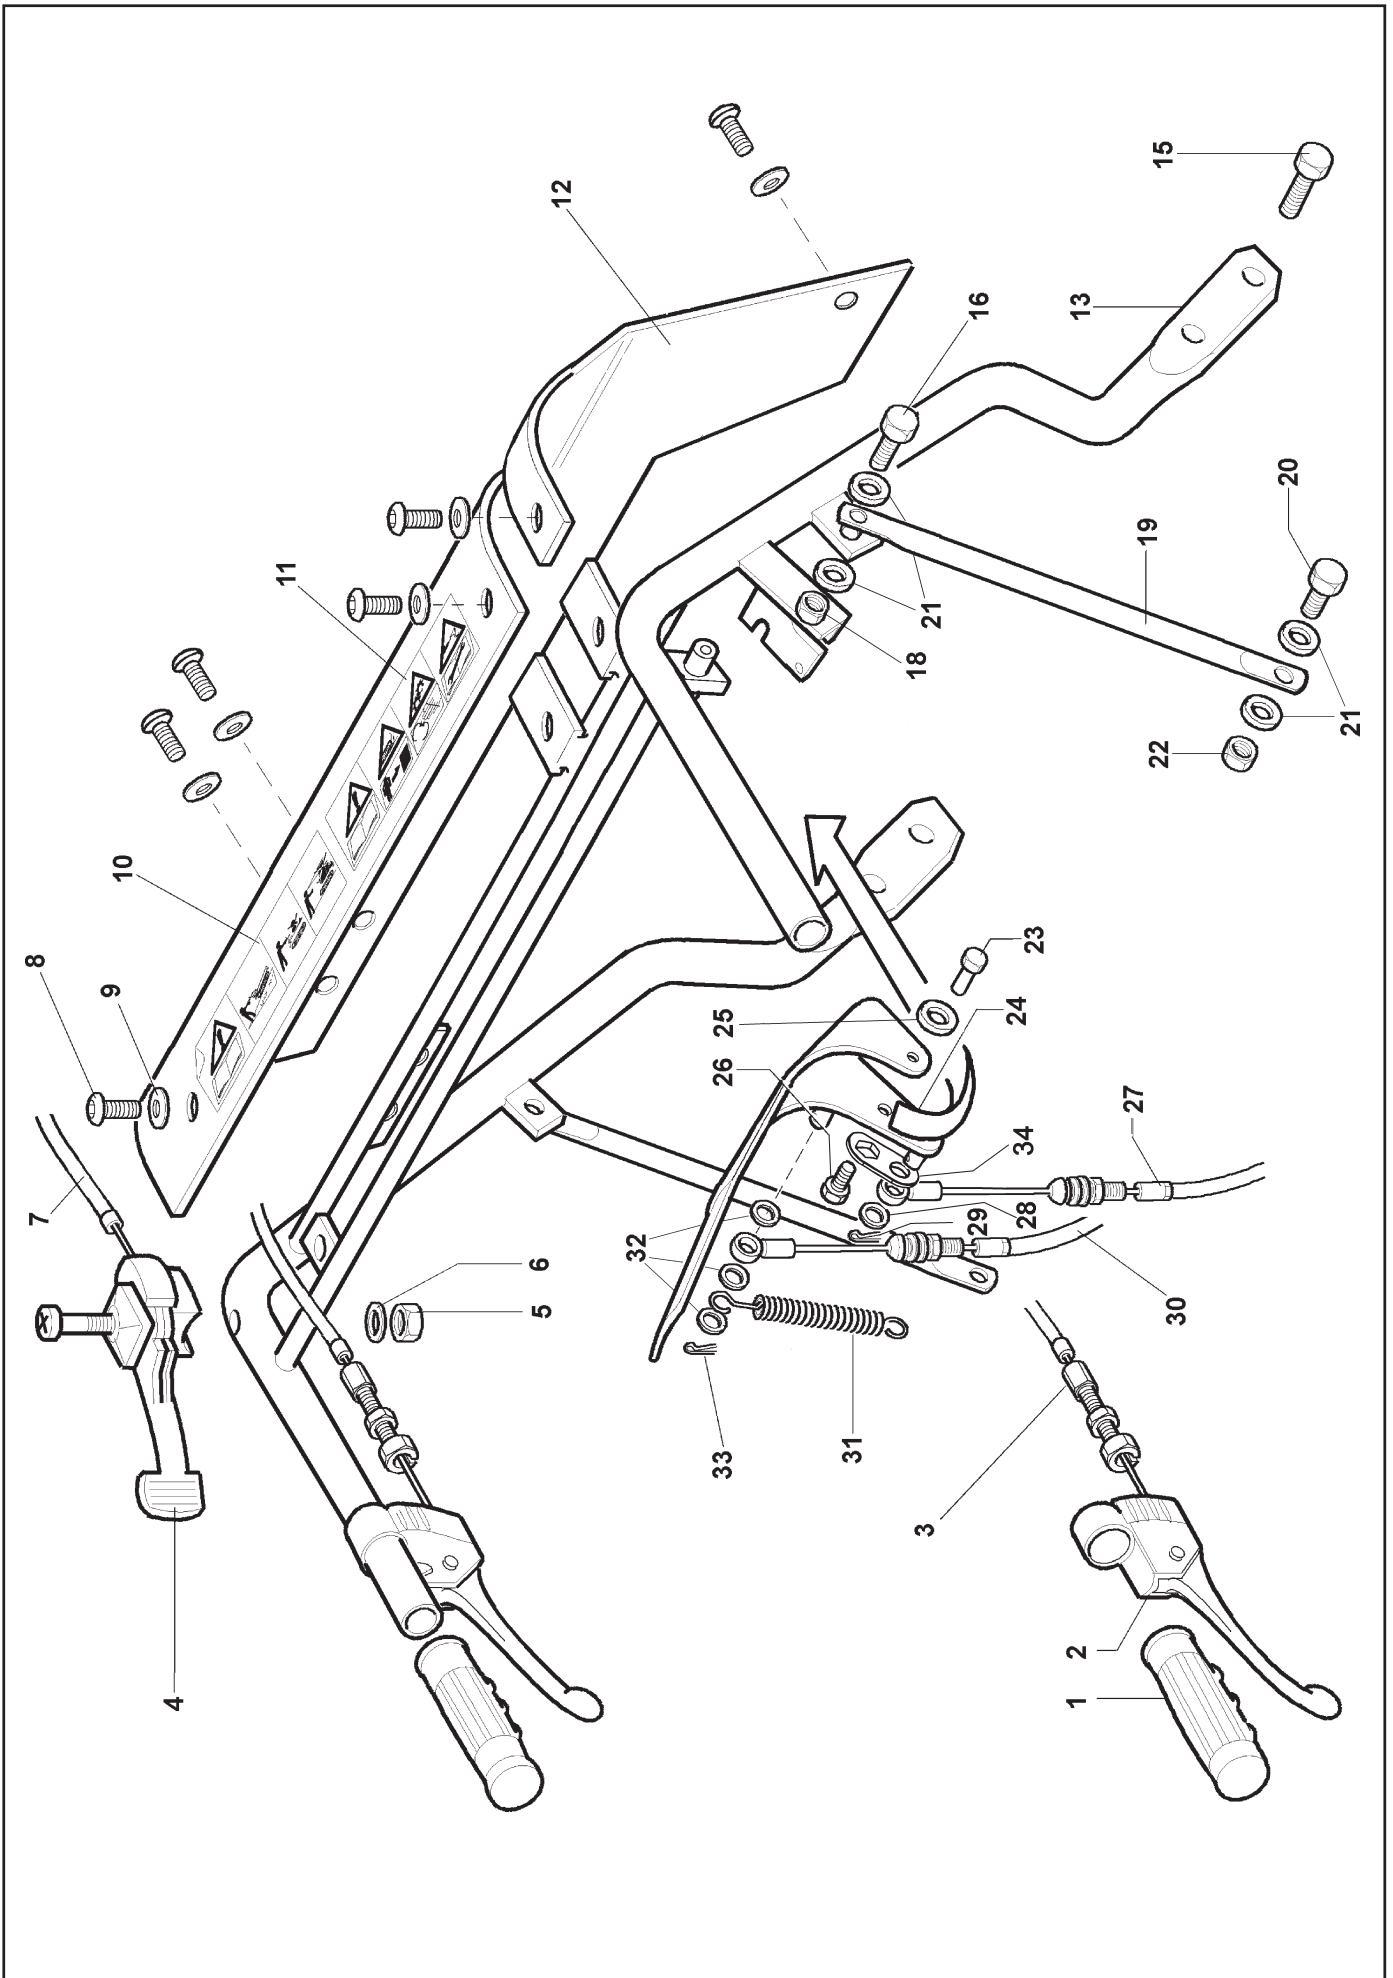

NOTE - NOTES

Cod. 21401 cingolo (37 denti) - Chenille (37 dents) - Crawler track (37 teeth)

Gr. 74 Power Track 1600-1600H
MANUBRIO - GUIDON - HANDLE BAR

**Gr. 74 Power Track 1600-1600H
MANUBRIO - GUIDON - HANDLE BAR**