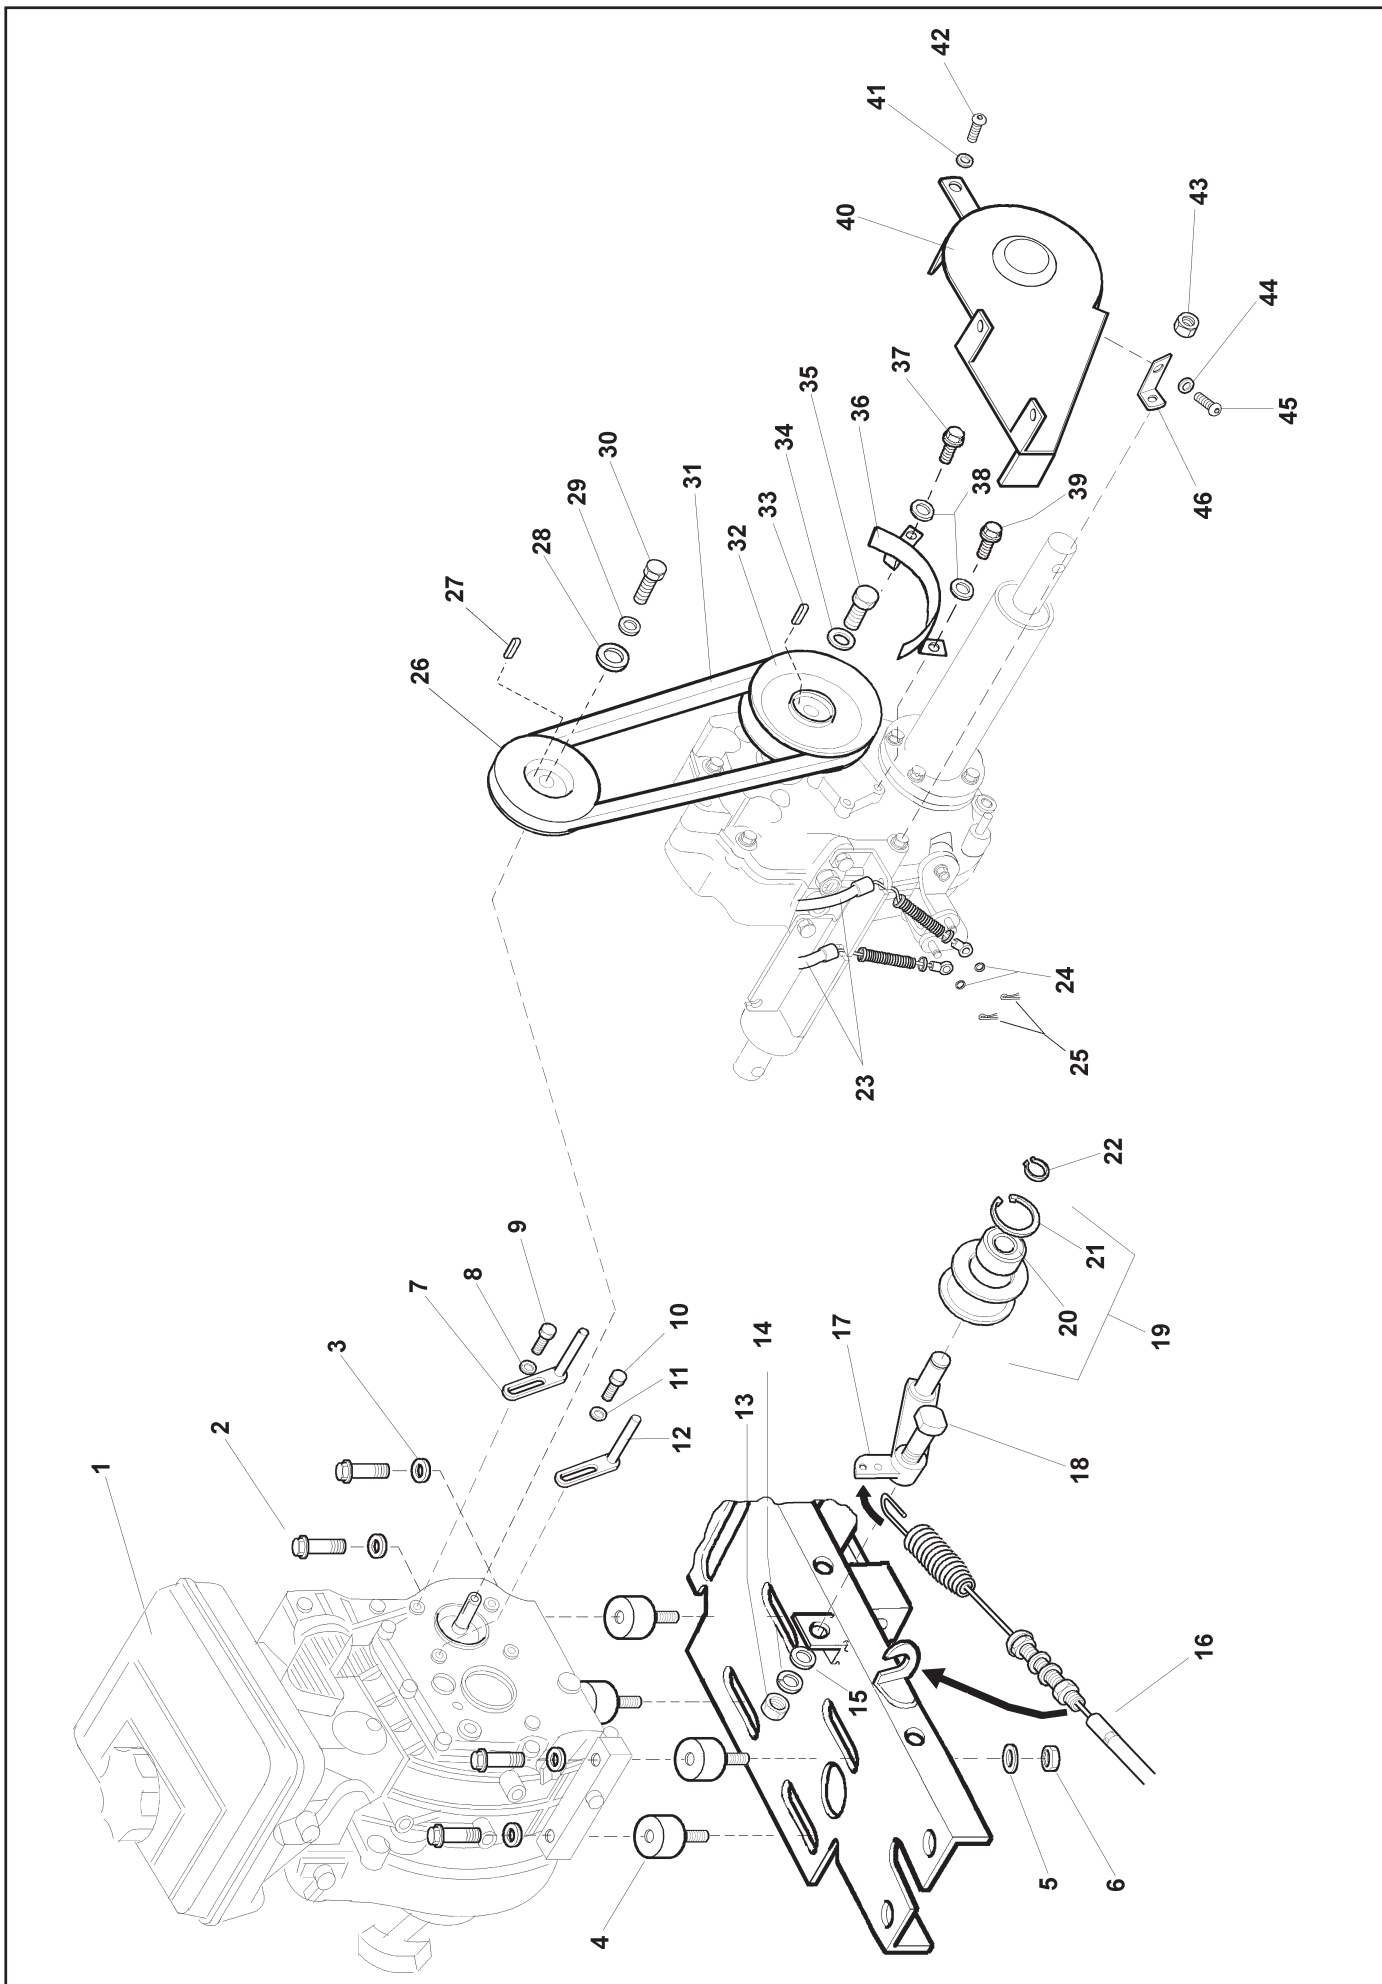

TRASMISSIONE - TRANSMISSION - TRANSMISSION

TRASMISSIONE - TRANSMISSION - TRANSMISSION

RIF. REF.	COD. N° / P P / N°	Q.	DESCRIZIONE - DESCRIPTION	RIF. REF.	COD. N° / P P / N°	Q.	DESCRIZIONE - DESCRIPTION
1	40150	1	MOTORE - MOTEUR - ENGINE (Rock)	25	40184	2	COPIGLIA - GOUPILLE - SPLIT-PIN
2	20786	4	VITE - VIS - SCREW	26	40300	1	PULEGGIA - POULIE - PULLEY
3	40229	4	RONDELLA - RONDELLE - WASHER	27	40369	1	CHIAVETTA - CLAVETTE - KEY
4	40275	4	AMMORTIZ. - AMORTISS. - SHOCK ABS.	28	21686	1	RONDELLA - RONDELLE - WASHER
5	40229	4	RONDELLA - RONDELLE - WASHER	29	40161	1	RONDELLA - RONDELLE - WASHER
6	20788	4	DADO - ECROU - NUT	30	20710	1	VITE - VIS - SCREW
7	40146	1	GUIDA - SUPPORT - BRACKET	31	40356	1	CINGHIA - COURROIE - BELT
8	20711	1	RONDELLA - RONDELLE - WASHER	32	40301	1	PULEGGIA - POULIE - PULLEY
9	40147	1	VITE - VIS - SCREW	33	40369	1	CHIAVETTA - CLAVETTE - KEY
10	40147	1	VITE - VIS - SCREW	34	40621	1	RONDELLA - RONDELLE - WASHER
11	20711	1	RONDELLA - RONDELLE - WASHER	35	35792	1	VITE - VIS - SCREW
12	40146	1	GUIDA - SUPPORT - BRACKET	36	40166	1	PROTEZIONE - PROTECTION - GUARD
13	20027	1	DADO - ECROU - NUT	37	35792	1	VITE - VIS - SCREW
14	40161	1	RONDELLA - RONDELLE - WASHER	38	40151	2	RONDELLA - RONDELLE - WASHER
15	20711	1	RONDELLA - RONDELLE - WASHER	39	35792	1	VITE - VIS - SCREW
16	40157	1	CAVO (tendic.) - CABLE (tendeur de courr.) (belt tight.)	40	40196	1	CARTER
17	40156	1	LEVA - LEVIER - LEVER	41	20191	1	RONDELLA - RONDELLE - WASHER
18	40160	1	PERNO - PIVOT - PIN	42	21246	1	VITE - VIS - SCREW
19	40199	1	KIT: PULEGGIA - POULIE - PULLEY	43	20027	1	DADO - ECROU - NUT
20	40468	1	CUSCINETTO - ROULEMENT - BEARING	44	20278	1	RONDELLA - RONDELLE - WASHER
21	20121	1	ANELLO ELAS. - CIRCLIP - SNAP RING	45	20185	1	VITE - VIS - SCREW
22	20123	1	ANELLO ELAS. - CIRCLIP - SNAP RING	46	40198	1	SUPPORTO - SUPPORT - BRACKET
23	40169	2	CAVO (sterz.) - CABLE (direct.) - CABLE (steer.)				
24	20278	2	RONDELLA - RONDELLE - WASHER				

NOTE - NOTES