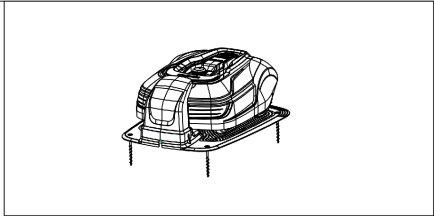

TABLE OF CONTENTS

01 Overview	3
02 Body	5
03 Upper Chassi	7
04 Lower Chassi	9
05 Charging Station	12
06 Power Supply	14
07 Connectors	16
08 Garage	18
09 Installation	20
10 Terrain Kit	22

01 Overview

Rendered by LeadVenture, Inc.

Date: 2021-09-16