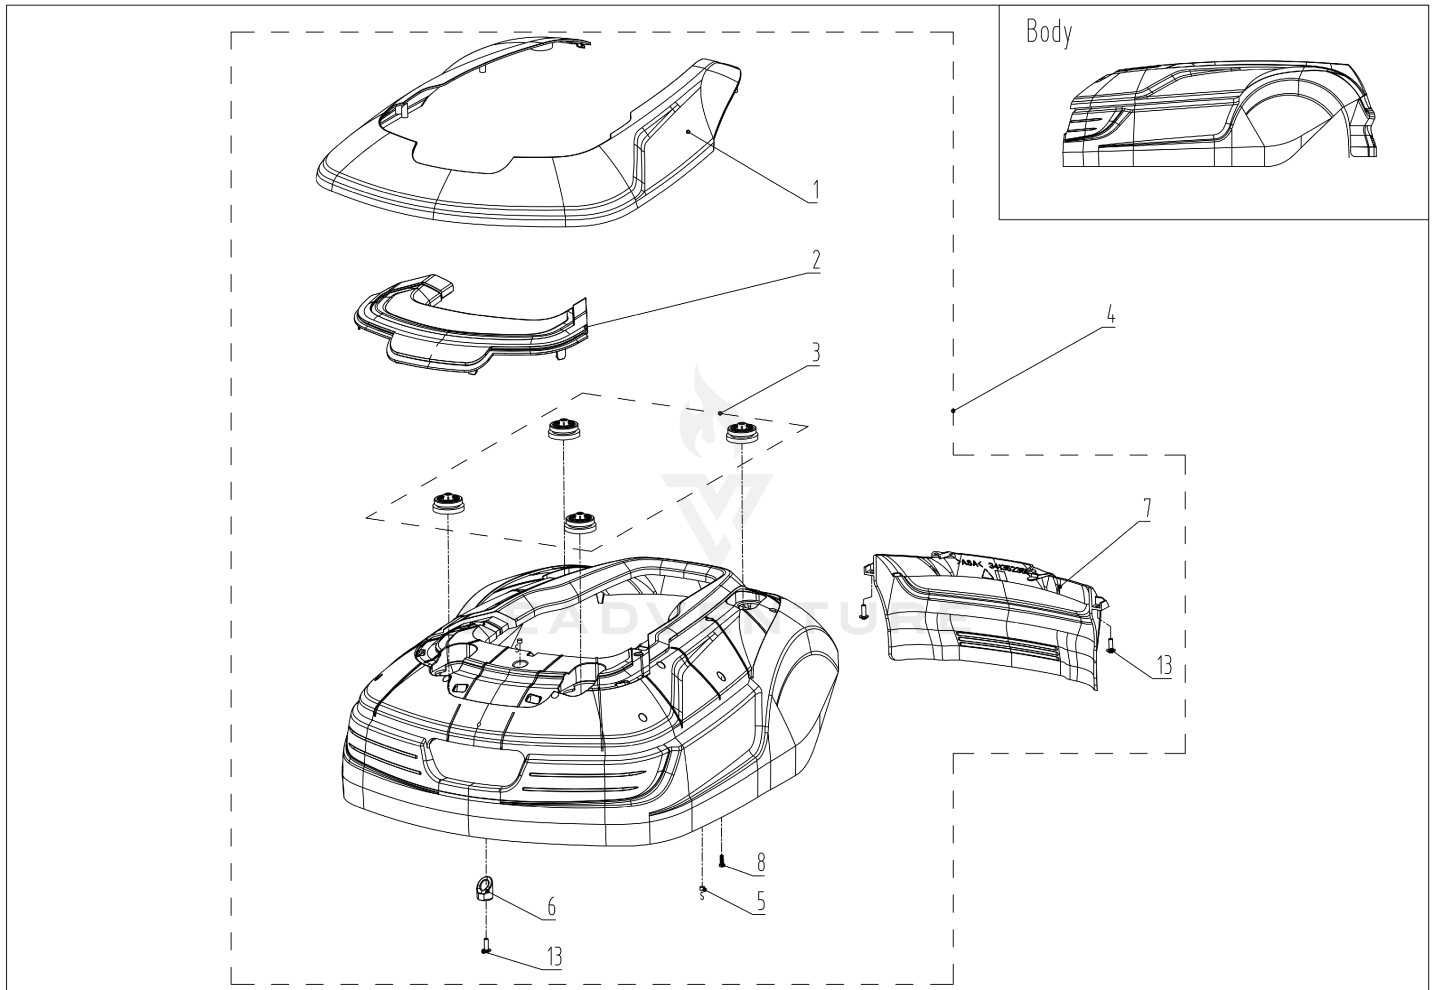

02 Body

Rendered by LeadVenture, Inc.

Date: 2021-09-16

02 Body

Ref Number	Part Number	Part Description	Context Notes	Quantity
1	R0101759-00	Body Décor (Cramer from m/2022)	SET	1
2	R0101760-00	Body Logo (Cramer from m/2022)	SET	1
3	RA342082355	Cap Snaploc Assembly	SET	1
4	R0101769-00	Body Assembly (Cramer from m/2022)	SET	1
5	RA339012355	Magnet Assembly	SET	1
6	RA342092355	Body Rubber Stop Assembly	SET	1
7	RA341352355AC	Body Rear Assembly (Cramer)	SET	1
8	RA32205836	Screw ST4.2*12-F Assembly□10pcs)	SET	1
13	RA322042355	Screw ST5*15 Assembly□10pcs□	SET	1