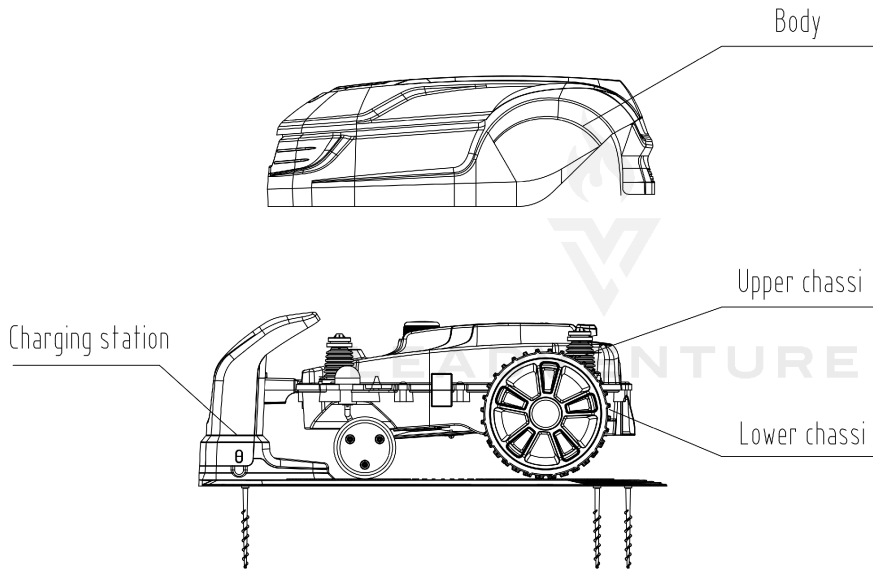

TABLE OF CONTENTS

01 Overview	3
02 Body	5
03 Upper Chassi	7
04 Lower Chassi	9
05 Charging Station	12
06 Power Supply	14
07 Connectors	16
08 Garage	18
09 Installation	20
10 Terrain Kit	22

01 Overview

Rendered by LeadVenture, Inc.

Date: 2021-09-16