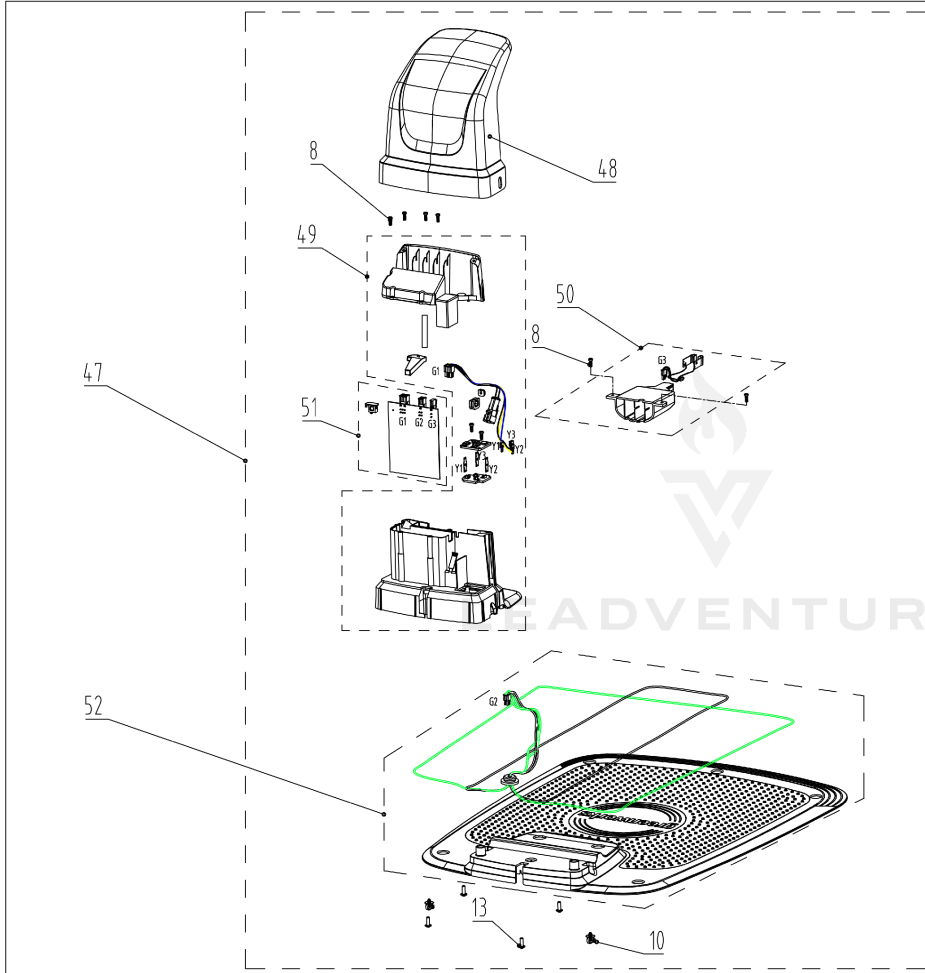

05 Charging Station

Rendered by LeadVenture, Inc.

Date: 2021-07-05

05 Charging Station

Ref Number	Part Number	Part Description	Context Notes	Quantity
8	RA32205836	Screw ST4.2*12-F Assembly□10pcs)	SET	1
10	RA341061563	Tie Assembly□10pcs□	SET	1
13	RA322042355	Screw ST5*15 Assembly□10pcs□	SET	1
47	RA310023444	Charging Station Assembly□Cramer□	SET	1
48	RA341632355	CS Hood Assembly	SET	1
49	RA310632355	CS Tower Assembly	SET	1
49	R0100363-00	CS Tower Assembly	SET	1
50	RA310602355	CS Nozzle Wiring Assembly	SET	1
51	R0100365-00	CS Board 1 Assembly	SET	1
52	R0100364-00	CS Plate Assembly	SET	1
53	RA341231173	Charging Station Screw Assembly	SET	1