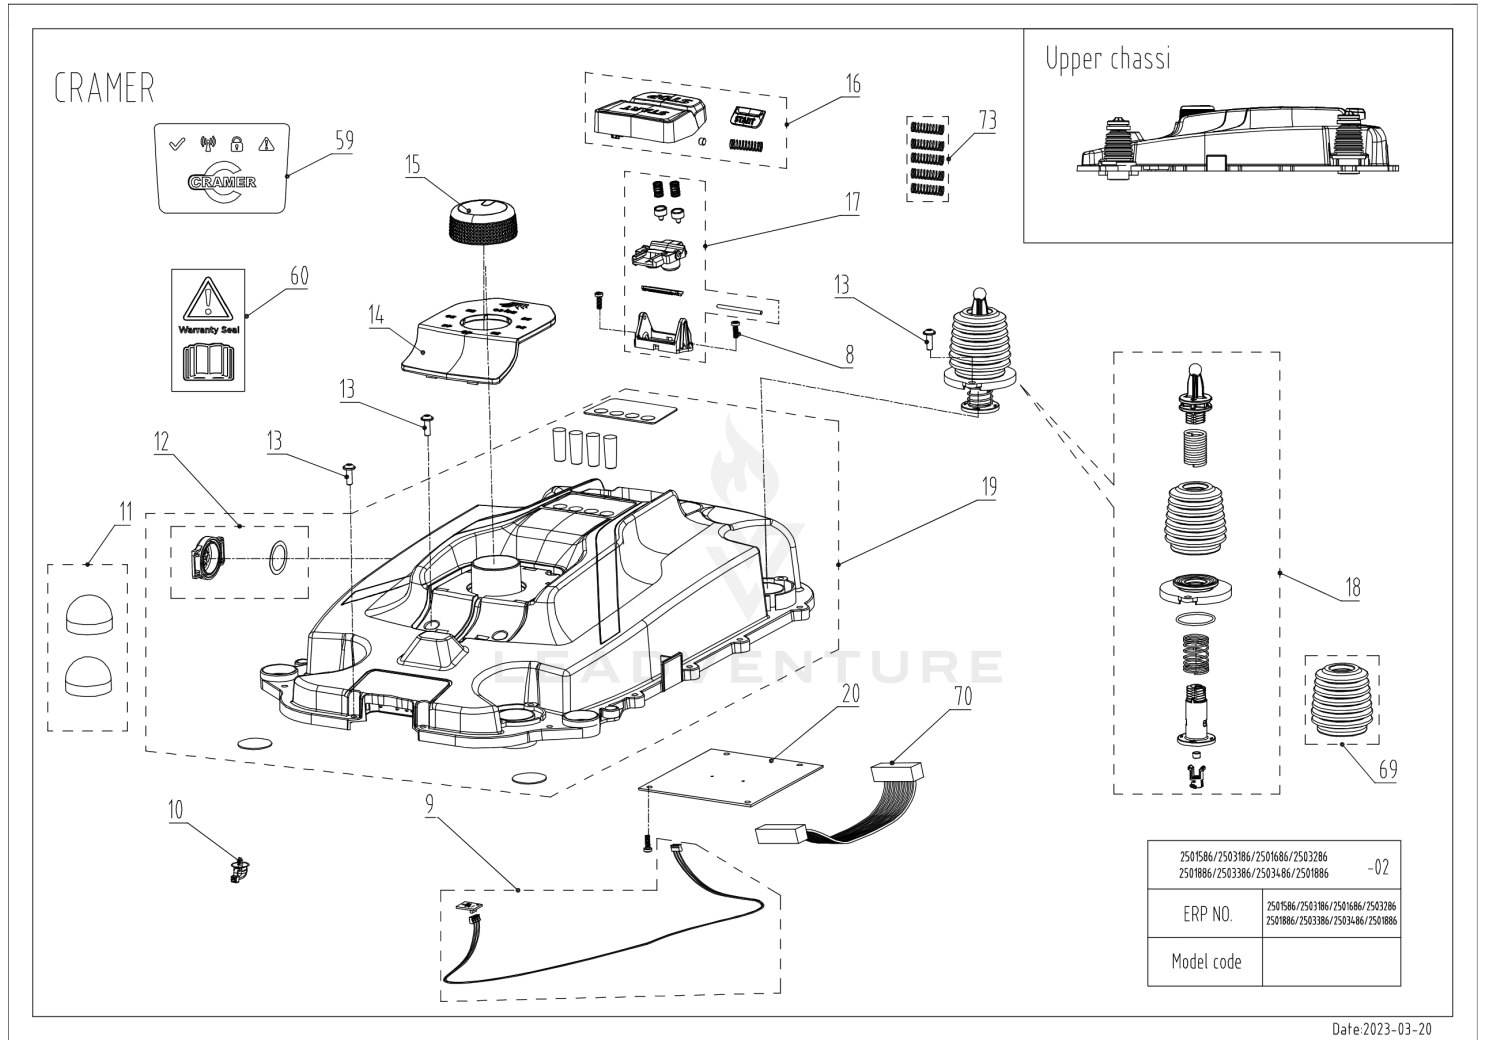

02 Body

Rendered by LeadVenture, Inc.

Date: 2021-09-16

02 Body

Ref Number	Part Number	Part Description	Context Notes	Quantity
1	R0101759-00	Body Décor (Cramer from m/2022)	SET	1
2	R0101760-00	Body Logo (Cramer from m/2022)	SET	1
3	RA342082355	Cap Snaploc Assembly	SET	1
4	R0101769-00	Body Assembly (Cramer from m/2022)	SET	1
5	RA339012355	Magnet Assembly	SET	1
6	RA342092355	Body Rubber Stop Assembly	SET	1
7	RA341352355AC	Body Rear Assembly (Cramer)	SET	1
8	RA32205836	Screw ST4.2*12-F Assembly□10pcs)	SET	1
13	RA322042355	Screw ST5*15 Assembly□10pcs□	SET	1

03 Upper Chassi

Rendered by LeadVenture, Inc.

03 Upper Chassi

Ref Number	Part Number	Part Description	Context Notes	Quantity
8	RA32205836	Screw ST4.2*12-F Assembly□10pcs)	SET	1
9	RA362072355	Collision Sensor Board Assembly	SET	1
10	RA341061563	Tie Assembly□10pcs□	SET	1
11	RA342112355	Rubber Cap Assembly	SET	1
12	RA349032355	Air Filter Assembly	SET	1
13	RA322042355	Screw ST5*15 Assembly□10pcs□	SET	1
14	RA341302355	Height Scale Cover Assembly (GW, Cramer from m/2022)	SET	1
15	RA341312355	Height Adjustment Knob Assembly	SET	1
16	R0101762-00	Start/Stop Button Assembly (Cramer from m/2022)	SET	1
17	RA310332355	Inner Start/Stop Button Assembly	SET	1
18	R0100876-00	Suspension Assembly (from m/2021)		1
19	R0101763-00	Chassis Upper Assembly (Cramer from m/2022)	SET	1
20	R0101598-00	Communication Board 3 Assembly	SET	1
59	RA381111586	Overlay (Cramer)	SET	1
60	RA381022355B	Dealer Warranty Seal Sticker Assembly□10pcs)	SET	1
69	R0101354-00	Suspension Bellow		4
70	R0101599-00	Communication Board Cable 1 Assembly	SET	1
73	R0103469-00	Start/Stop Locker Spring	5 pcs	