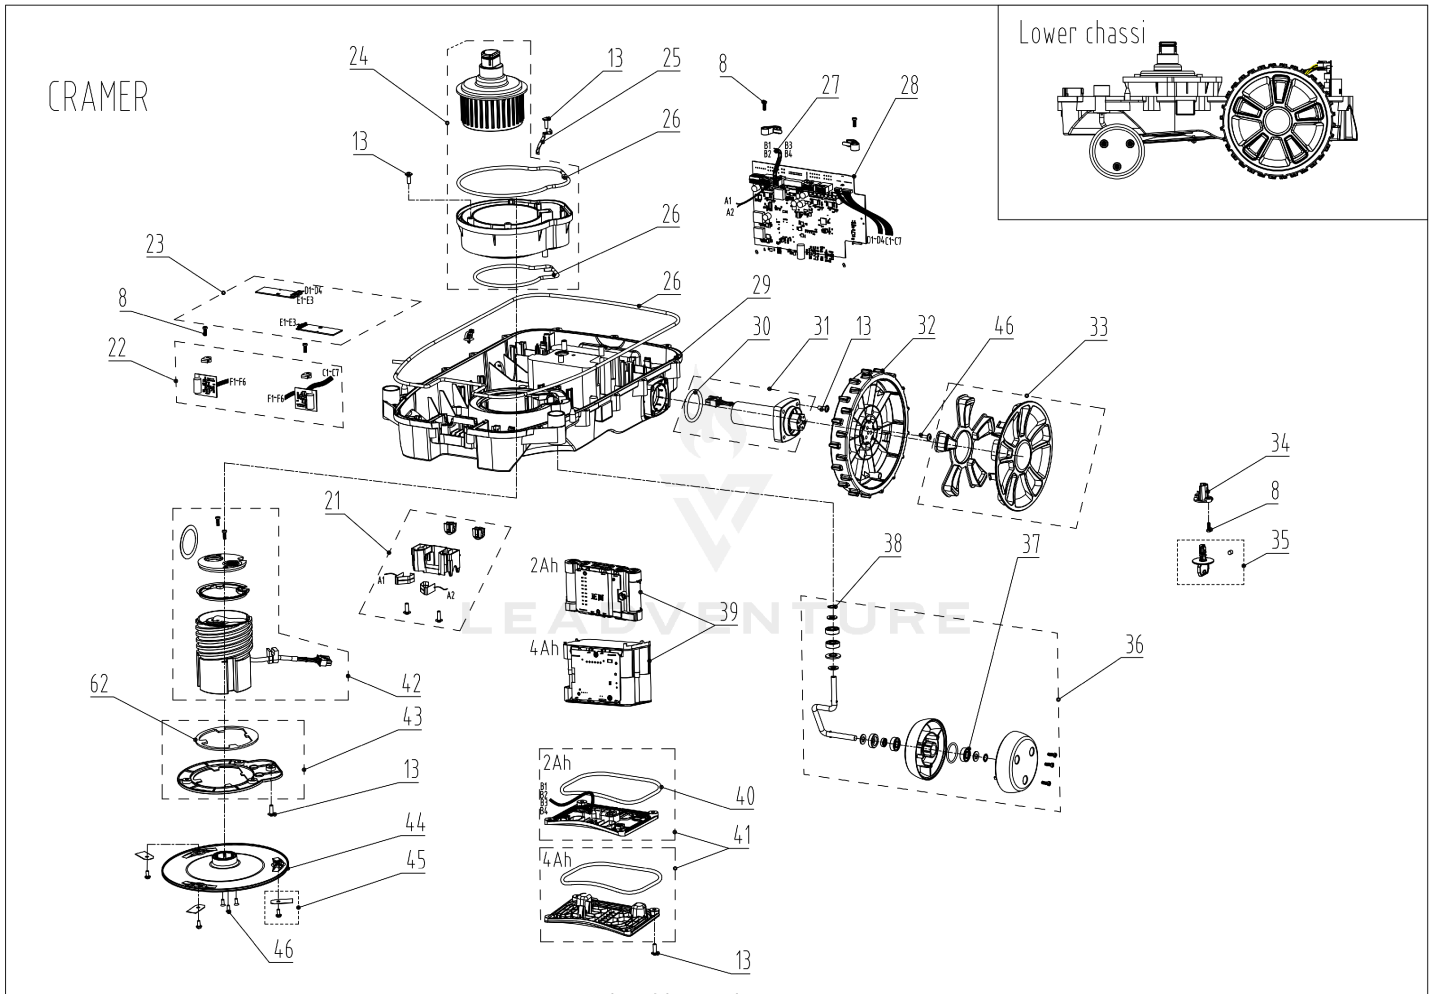

04 Lower Chassi

Rendered by LeadVenture, Inc.

Date: 2021-09-16

04 Lower Chassi

Ref Number	Part Number	Part Description	Context Notes	Quantity
8	RA32205836	Screw ST4.2*12-F Assembly□10pcs)	SET	1
13	RA322042355	Screw ST5*15 Assembly□10pcs□	SET	1
21	RA310152355	Charging Connector Assembly	SET	1
22	RA310212355	Loop Sensor Assembly	SET	1
23	R0100875-00	Lift Sensor Assembly (from m/2021)	SET	1
24	RA341132355	Height Adjustment Nut Assembly	SET	1
25	RA333022355	Height Adjustment Locker Assembly	SET	1
26	RA329052355V	Sealing Strip Assembly	SET	1
27	RA310272355	Battery extension cable Assembly	SET	1
28	R0101067-00	Main Board Assembly (New SW, all m/2021	SET	1
29	RA341012355	Chassis Lower Assembly	SET	1
30	RA329042355	O-ring_1 Assembly	SET	1
31	RA310122355	Wheel Motor Assembly	SET	1
32	RA341042355	Rear Wheel Assembly	SET	1
33	R0101764-00	Rear Wheel Side Assembly (Cramer from m/2021)	SET	1
34	RA341172355	Disabling Device Holder Assembly	SET	1
35	RA310702355	Disabling Device Assembly	SET	1
36	R0101770-00	Front Wheel Assembly	SET	1
37	R0101771-00	Stainless Steel Bearing Assembly□4pcs□	SET	1
38	R0101772-00	Stainless Steel Starlock Washer Assembly□10pcs)	SET	1
39	R0101588-00	Battery Assembly 24V 4AH	SET	1
40	RA329052355	Battery Sealing Strip Assembly	SET	1
41	R0101589-00	Battery Cover Assembly□fit 4A battery□	SET	1
42	RA310182355	Cutting Motor Assembly	SET	1
43	RA341122355	Height Adjustment Felt Cover	SET	1
44	RA341372355	Blade Disc Assembly	SET	1