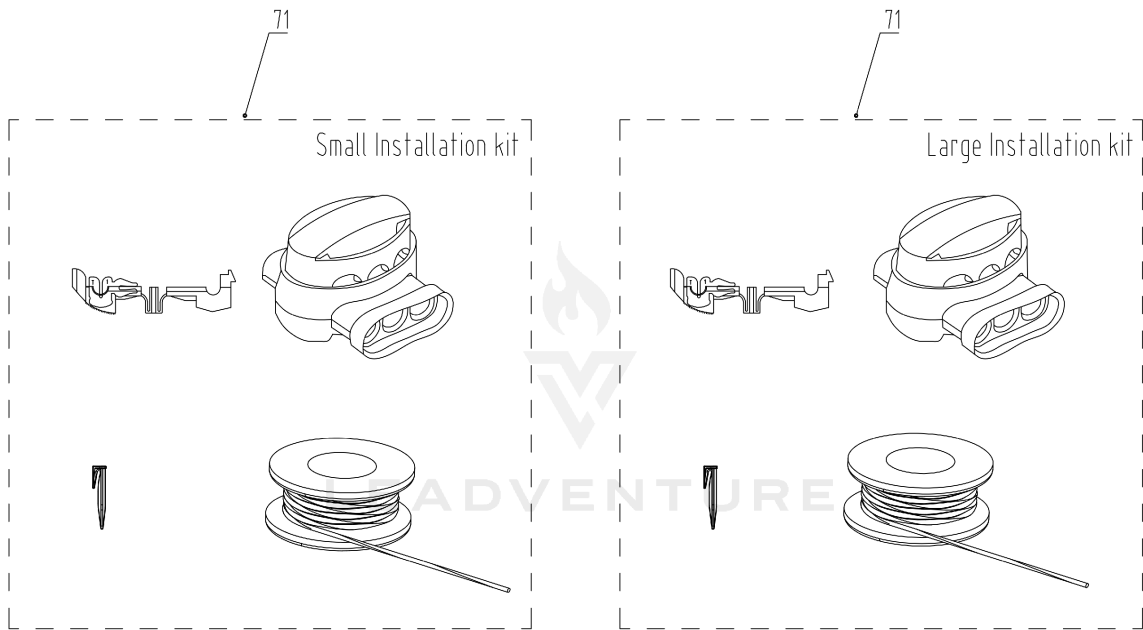

08 Garage

Rendered by LeadVenture, Inc.

Date: 2021-09-16

08 Garage

Ref Number	Part Number	Part Description	Context Notes	Quantity
63	2909786	Cramer Garage	SET	1
64	R0101050-02	Roof Assembly(CR)	SET	1
65	R0101051-00	Lock Pin	SET	1
66	R0101052-00	Support Base	SET	1

09 Installation

Installation Accessories 1

Rendered by LeadVenture, Inc.

Date: 2021-09-16

09 Installation

Ref Number	Part Number	Part Description	Context Notes	Quantity
71	2912686	Small Installation kit		1
71	2912586	Large Installation kit		1