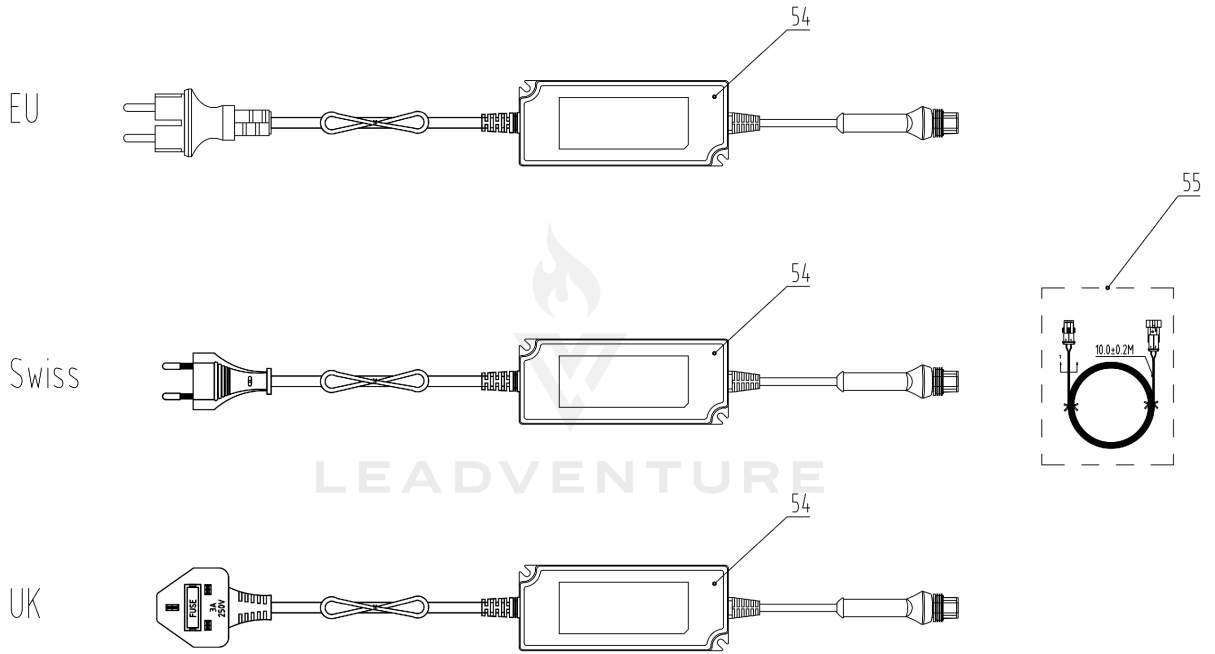

Ref Number	Part Number	Part Description	Context Notes	Quantity
45	2908686	Robotic Blades(Cramer)	SET	1
45	RA333092355	Blade Assembly	SET	1
46	RA322072355	Screw PWT4*12 Assembly (10pcs)	SET	1
62	R0100352-00	Height Adjustment Felt Sealing	SET	1

05 Charging Station

Charging station

Rendered by LeadVenture, Inc.

Date: 2021-07-05

05 Charging Station

Ref Number	Part Number	Part Description	Context Notes	Quantity
8	RA32205836	Screw ST4.2*12-F Assembly□10pcs)	SET	1
10	RA341061563	Tie Assembly□10pcs□	SET	1
13	RA322042355	Screw ST5*15 Assembly□10pcs□	SET	1
47	RA310023444	Charging Station Assembly□Cramer□	SET	1
48	RA341632355	CS Hood Assembly	SET	1
49	RA310632355	CS Tower Assembly	SET	1
49	R0100363-00	CS Tower Assembly	SET	1
50	RA310602355	CS Nozzle Wiring Assembly	SET	1
51	R0100365-00	CS Board 1 Assembly	SET	1
52	R0100364-00	CS Plate Assembly	SET	1
53	RA341231173	Charging Station Screw Assembly	SET	1

06 Power Supply

Rendered by LeadVenture, Inc.

Date: 2021-09-16

06 Power Supply

Ref Number	Part Number	Part Description	Context Notes	Quantity
54	R0100367-00	Power Supply Unit (EU)	SET	1
54	R0100368-00	Power Supply Unit□Swiss□	SET	1
54	R0100369-00	Power Supply Unit□UK□	SET	1
55	RA364022355	Low Voltage Cable, 10 m	SET	1