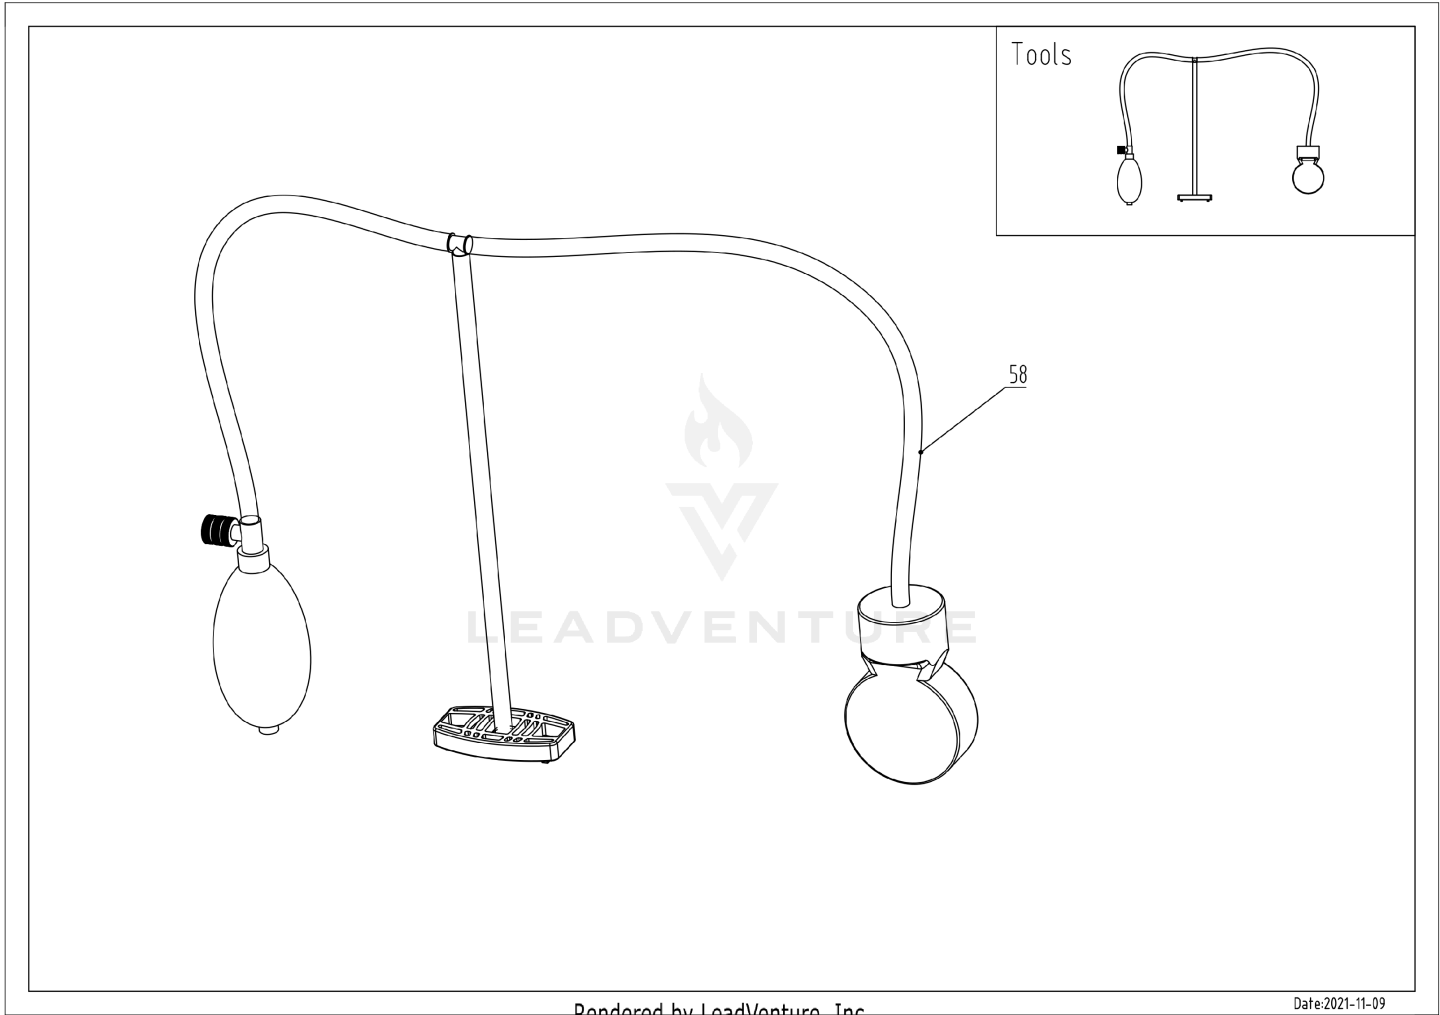

11 Special Tool

Rendered by LeadVenture, Inc.

Date:2021-11-09