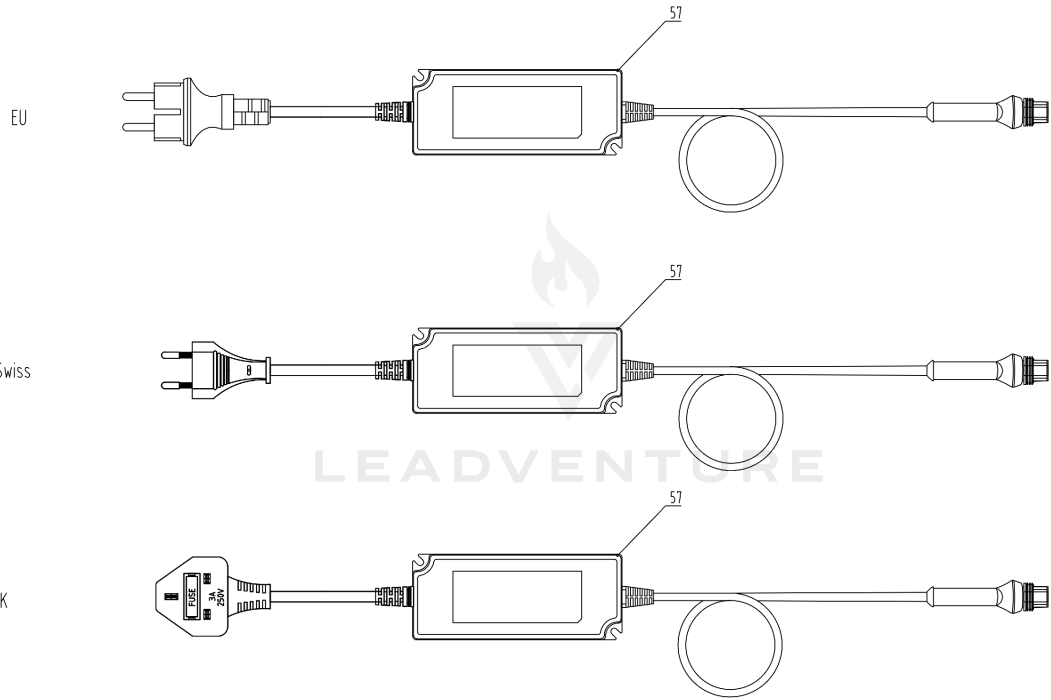

06 Power Supply

Rendered by LeadVenture, Inc.

Date:2021-07-05

06 Power Supply

Ref Number	Part Number	Part Description	Context Notes	Quantity
57	R0101030-00	Power Supply Unit(EU)	SET	1
57	R0101031-00	Power Supply Unit(UK)	SET	1
57	R0101032-00	Power Supply Unit(SWISS)	SET	1