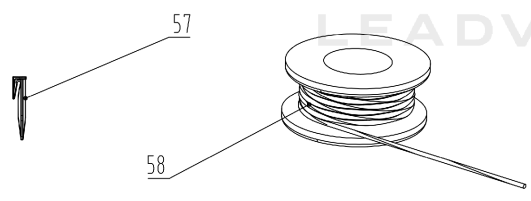

07 Connectors

56

57

58

45

67

Rendered by LeadVenture, Inc.

Date: 2021-09-09