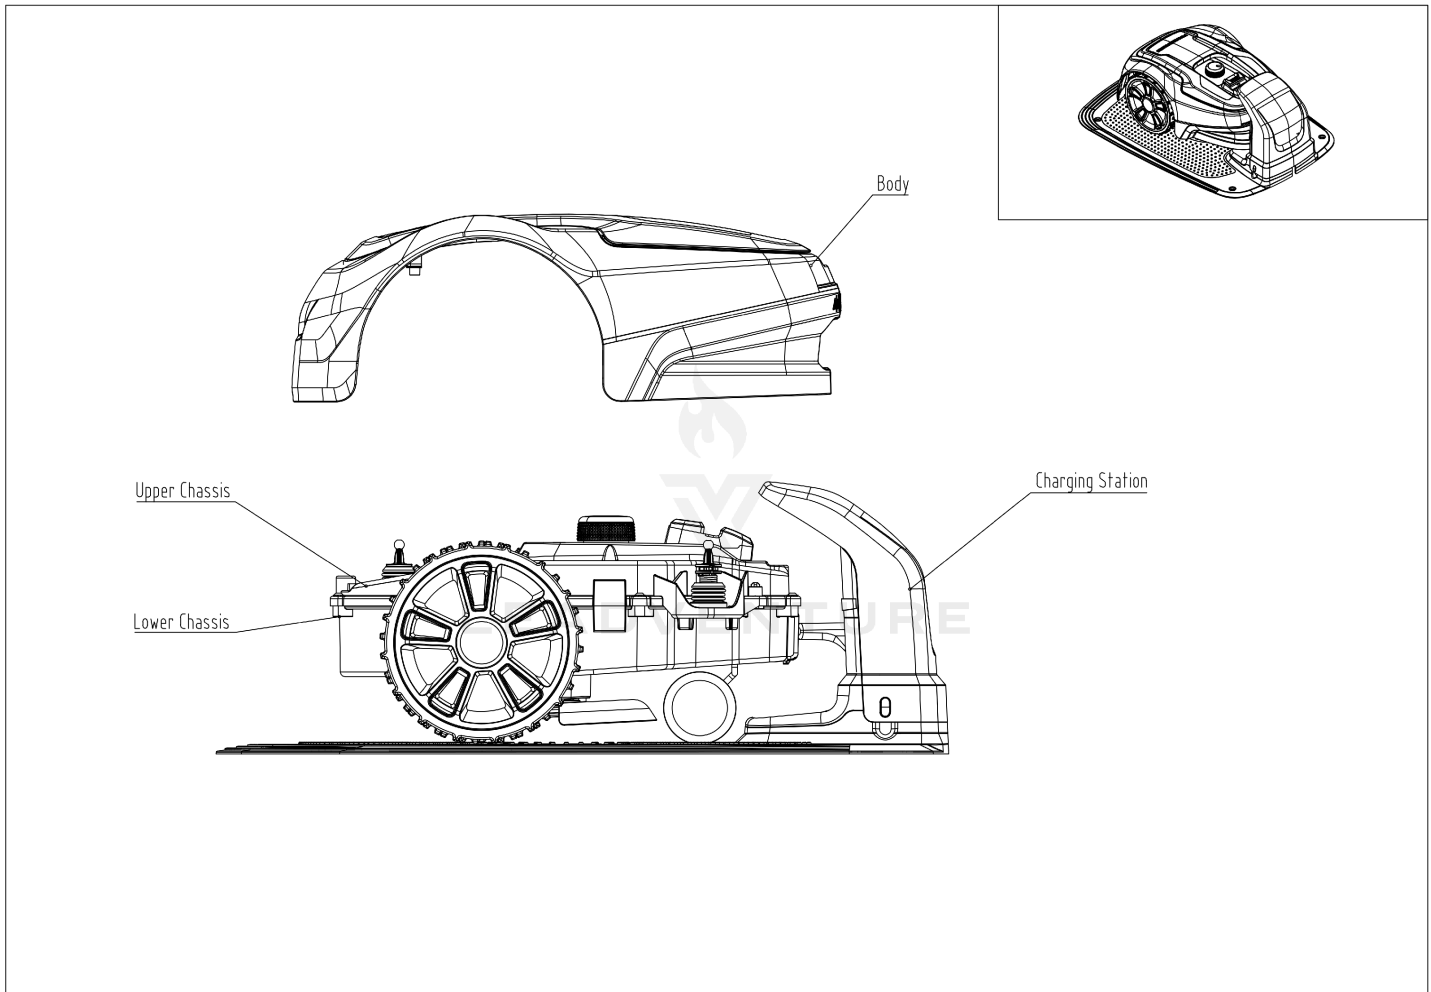

TABLE OF CONTENTS

01 Overview	3
02 Body	5
03 Upper chassi	7
04 Lower Chassi	9
05 Charging Station	12
06 Power Supply	14
07 Connectors	16
08 Garage	18
09 Installation	20
10 Terrain Kit	22
11 Special Tool	24

01 Overview

Rendered by LeadVenture, Inc.

Date: 2021-07-05