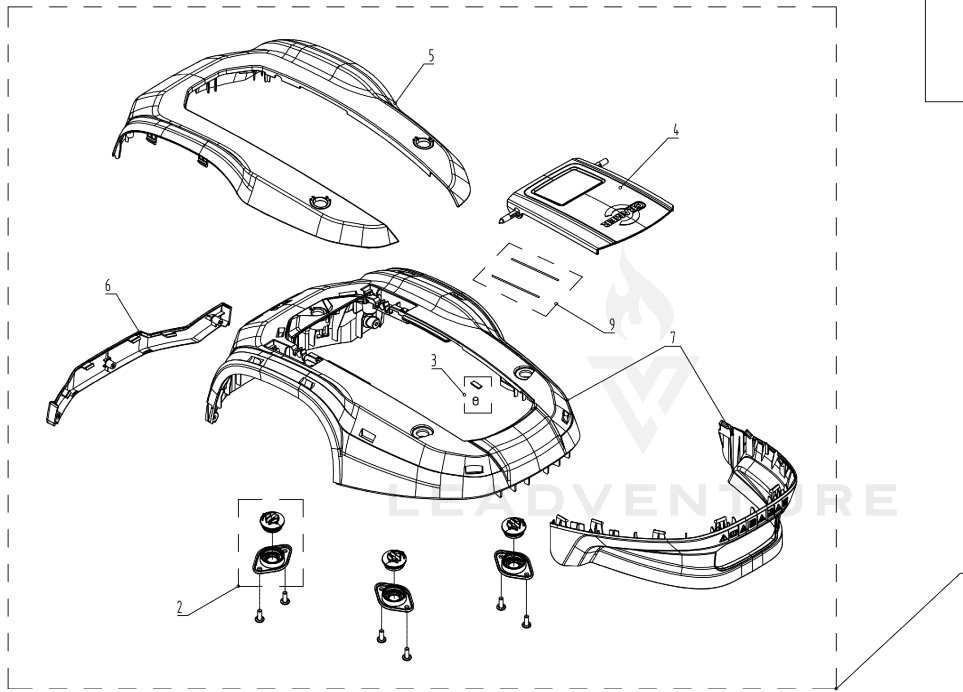

2024 RM800D 2503086

TABLE OF CONTENTS

01 Overview	3
02 Body	5
03 Upper chassi	7
04 Lower Chassi	9
05 Charging Station	12
06 Power Supply	14
07 Connectors	16
08 Garage	18
09 Installation	20
10 Terrain Kit	22
11 Special Tool	24

02 Body

Cramer

Body

Rendered by LeadVenture, Inc.

Date:2021-07-05

02 Body

Ref Number	Part Number	Part Description	Context Notes	Quantity
1	R0100961-00	Body Assembly(CR)	SET	1
2	R0101773-00	Suspension Lock Assembly (CR m/2022)	SET	1
3	R0100963-00	Body Assembly Magnet Set	SET	1
4	R0101775-00	Body Lid (CR from m/2022)	SET	1
5	R0101776-00	Body Décor (CR from m/2022)	SET	1
6	R0100968-00	Body Front (CR)	SET	1
7	R0101777-00	Body Main (CR from m/2022)	SET	1
9	R0100972-00	Spring Axis (CR)	SET	1

Ref Number	Part Number	Part Description	Context Notes	Quantity
72	R0103466-00	Support Wheel Assembly	SET	
73	R0103467-00	Ball Bearing	SET	
74	R0103468-00	Starlock Washer	SET	

05 Charging Station

Rendered by LeadVenture, Inc.