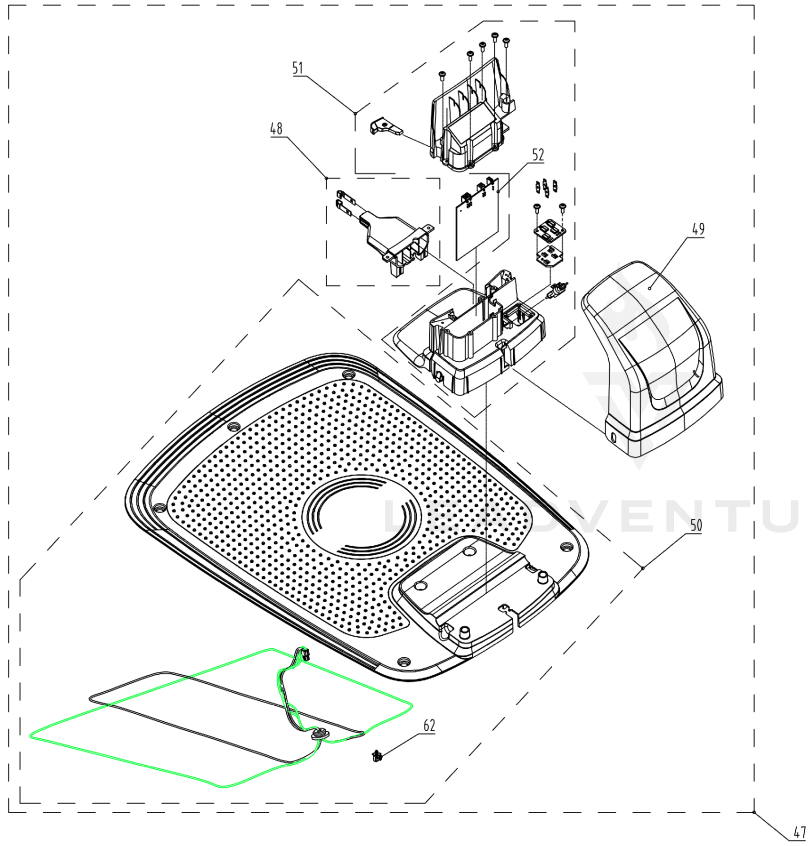

02 Body

Cramer

Body

Rendered by LeadVenture, Inc.

Date:2021-07-05

02 Body

Ref Number	Part Number	Part Description	Context Notes	Quantity
1	R0100961-00	Body Assembly(CR)	SET	1
2	R0101773-00	Suspension Lock Assembly (CR m/2022)	SET	1
3	R0100963-00	Body Assembly Magnet Set	SET	1
4	R0101775-00	Body Lid (CR from m/2022)	SET	1
5	R0101776-00	Body Décor (CR from m/2022)	SET	1
6	R0100968-00	Body Front (CR)	SET	1
7	R0101777-00	Body Main (CR from m/2022)	SET	1
9	R0100972-00	Spring Axis (CR)	SET	1

03 Upper chassi

Rendered by LeadVenture, Inc.

Date: 2021-09-16

03 Upper chassi

Ref Number	Part Number	Part Description	Context Notes	Quantity
12	RA341312355	Height Adjustment Knob Assembly	SET	1
32	R0101782-00	Chassis Upper Assembly (CR from m/2022)	SET	1
33	R0101005-00	Suspension Lift Assembly	SET	1
34	R0101006-00	Suspension Fix Assembly	SET	1
35	R0101007-00	Inner Start/Stop Button Assembly	SET	1
36	R0101008-00	Start/Stop Button Assembly	SET	1
37	R0101009-00	Disabling Device Holder	SET	1
38	R0101010-00	Height Adjustment Locker Assembly	SET	1
39	R0101011-00	Body Rubber Stop	SET	1
40	R0101014-00	Overlay Cramer (CR)	SET	1
43	R0101016-00	Air Filter Assembly	SET	1
46	R0101020-00	Dealer Warranty Seal Sticker (10pcs)	SET	1
61	RA310702355	Disabling Device Assembly	SET	1
68	R0101355-00	Suspension Bellow	SET	1

Ref Number	Part Number	Part Description	Context Notes	Quantity
72	R0103466-00	Support Wheel Assembly	SET	
73	R0103467-00	Ball Bearing	SET	
74	R0103468-00	Starlock Washer	SET	

05 Charging Station

Rendered by LeadVenture, Inc.