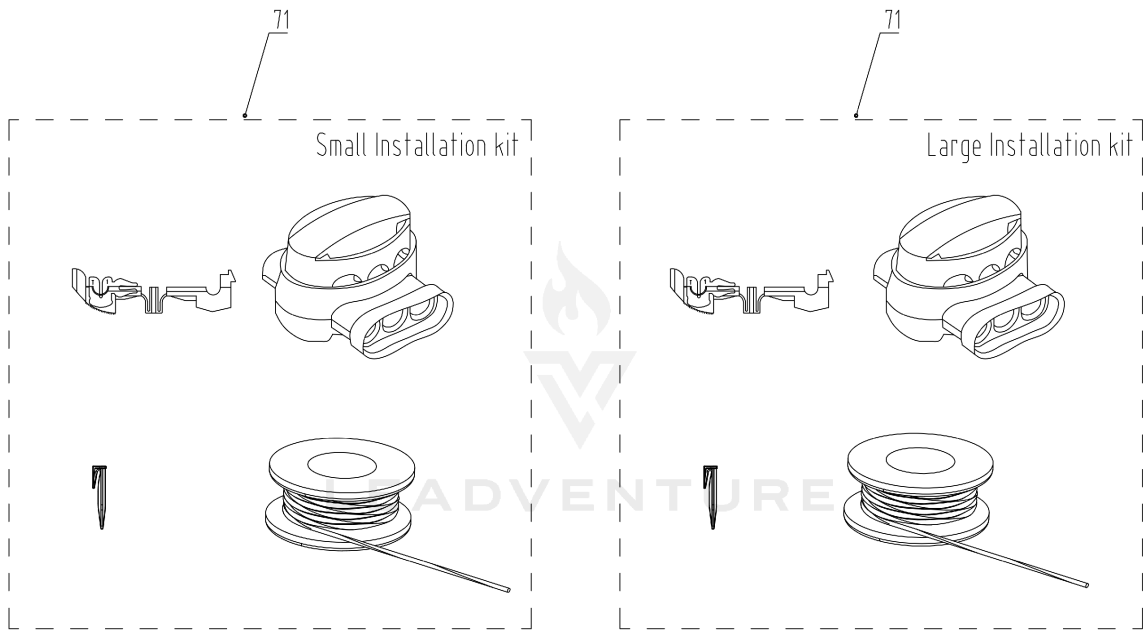

08 Garage

Rendered by LeadVenture, Inc.

Date: 2021-09-16

08 Garage

Ref Number	Part Number	Part Description	Context Notes	Quantity
63	2909786	Cramer Garage	SET	1
64	R0101050-02	Roof Assembly(CR)	SET	1
65	R0101051-00	Lock Pin	SET	1
66	R0101052-00	Support Base	SET	1

09 Installation

Installation Accessories 1

Rendered by LeadVenture, Inc.

Date: 2021-09-16

09 Installation

Ref Number	Part Number	Part Description	Context Notes	Quantity
71	2912686	Small Installation kit		1
71	2912586	Large Installation kit		1