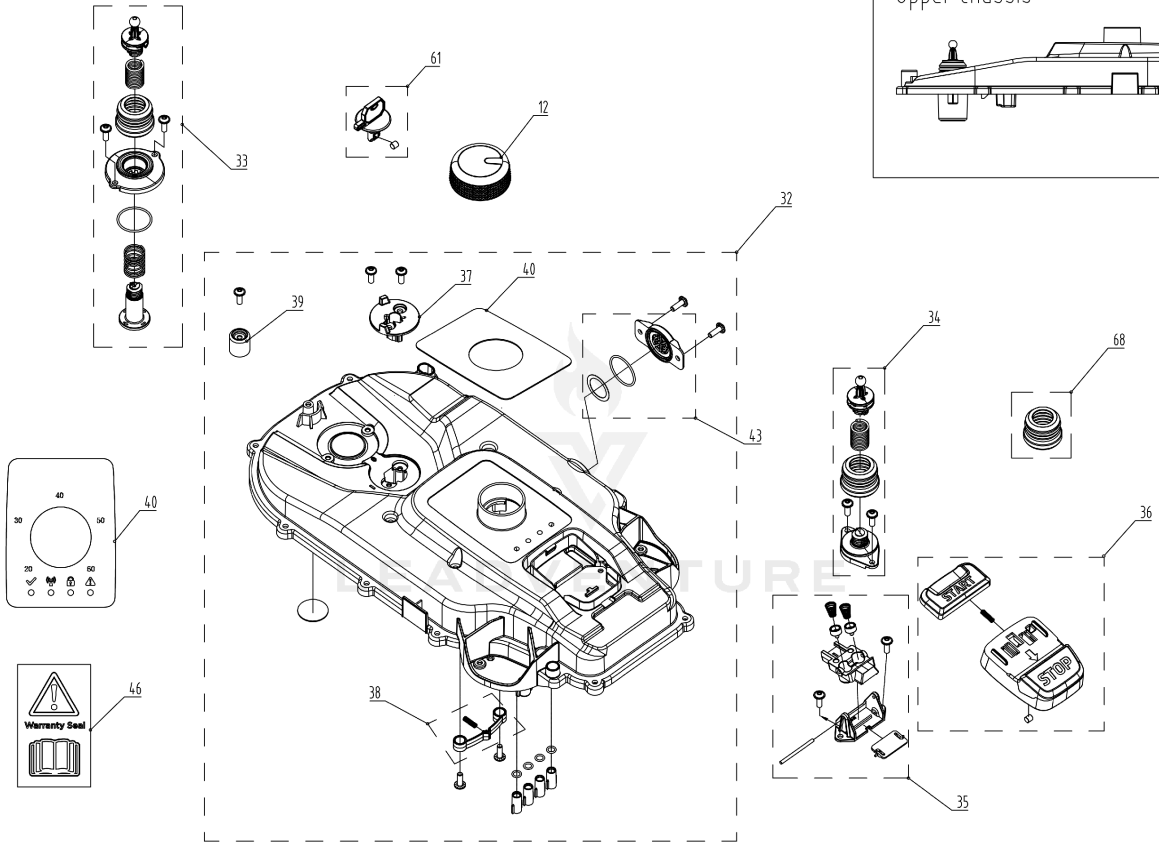

02 Body

Cramer

Body

Rendered by LeadVenture, Inc.

Date:2021-07-05

02 Body

Ref Number	Part Number	Part Description	Context Notes	Quantity
1	R0100961-00	Body Assembly(CR)	SET	1
2	R0101773-00	Suspension Lock Assembly (CR m/2022)	SET	1
3	R0100963-00	Body Assembly Magnet Set	SET	1
4	R0101775-00	Body Lid (CR from m/2022)	SET	1
5	R0101776-00	Body Décor (CR from m/2022)	SET	1
6	R0100968-00	Body Front (CR)	SET	1
7	R0101777-00	Body Main (CR from m/2022)	SET	1
9	R0100972-00	Spring Axis (CR)	SET	1

03 Upper chassi

Rendered by LeadVenture, Inc.

Date: 2021-09-16

03 Upper chassi

Ref Number	Part Number	Part Description	Context Notes	Quantity
12	RA341312355	Height Adjustment Knob Assembly	SET	1
32	R0101782-00	Chassis Upper Assembly (CR from m/2022)	SET	1
33	R0101005-00	Suspension Lift Assembly	SET	1
34	R0101006-00	Suspension Fix Assembly	SET	1
35	R0101007-00	Inner Start/Stop Button Assembly	SET	1
36	R0101008-00	Start/Stop Button Assembly	SET	1
37	R0101009-00	Disabling Device Holder	SET	1
38	R0101010-00	Height Adjustment Locker Assembly	SET	1
39	R0101011-00	Body Rubber Stop	SET	1
40	R0101014-00	Overlay Cramer (CR)	SET	1
43	R0101016-00	Air Filter Assembly	SET	1
46	R0101020-00	Dealer Warranty Seal Sticker (10pcs)	SET	1
61	RA310702355	Disabling Device Assembly	SET	1
68	R0101355-00	Suspension Bellow	SET	1

Ref Number	Part Number	Part Description	Context Notes	Quantity
72	R0103466-00	Support Wheel Assembly	SET	
73	R0103467-00	Ball Bearing	SET	
74	R0103468-00	Starlock Washer	SET	

05 Charging Station

Rendered by LeadVenture, Inc.