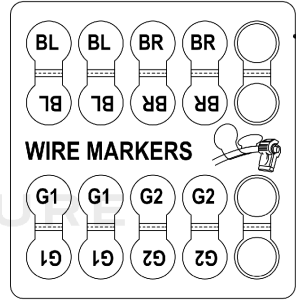

Ref Number	Part Number	Part Description	Context Notes	Quantity
72	R0103466-00	Support Wheel Assembly	SET	
73	R0103467-00	Ball Bearing	SET	
74	R0103468-00	Starlock Washer	SET	

05 Charging Station

Rendered by LeadVenture, Inc.

07 Connectors

56

57

58

45

67

Rendered by LeadVenture, Inc.

Date: 2021-09-09