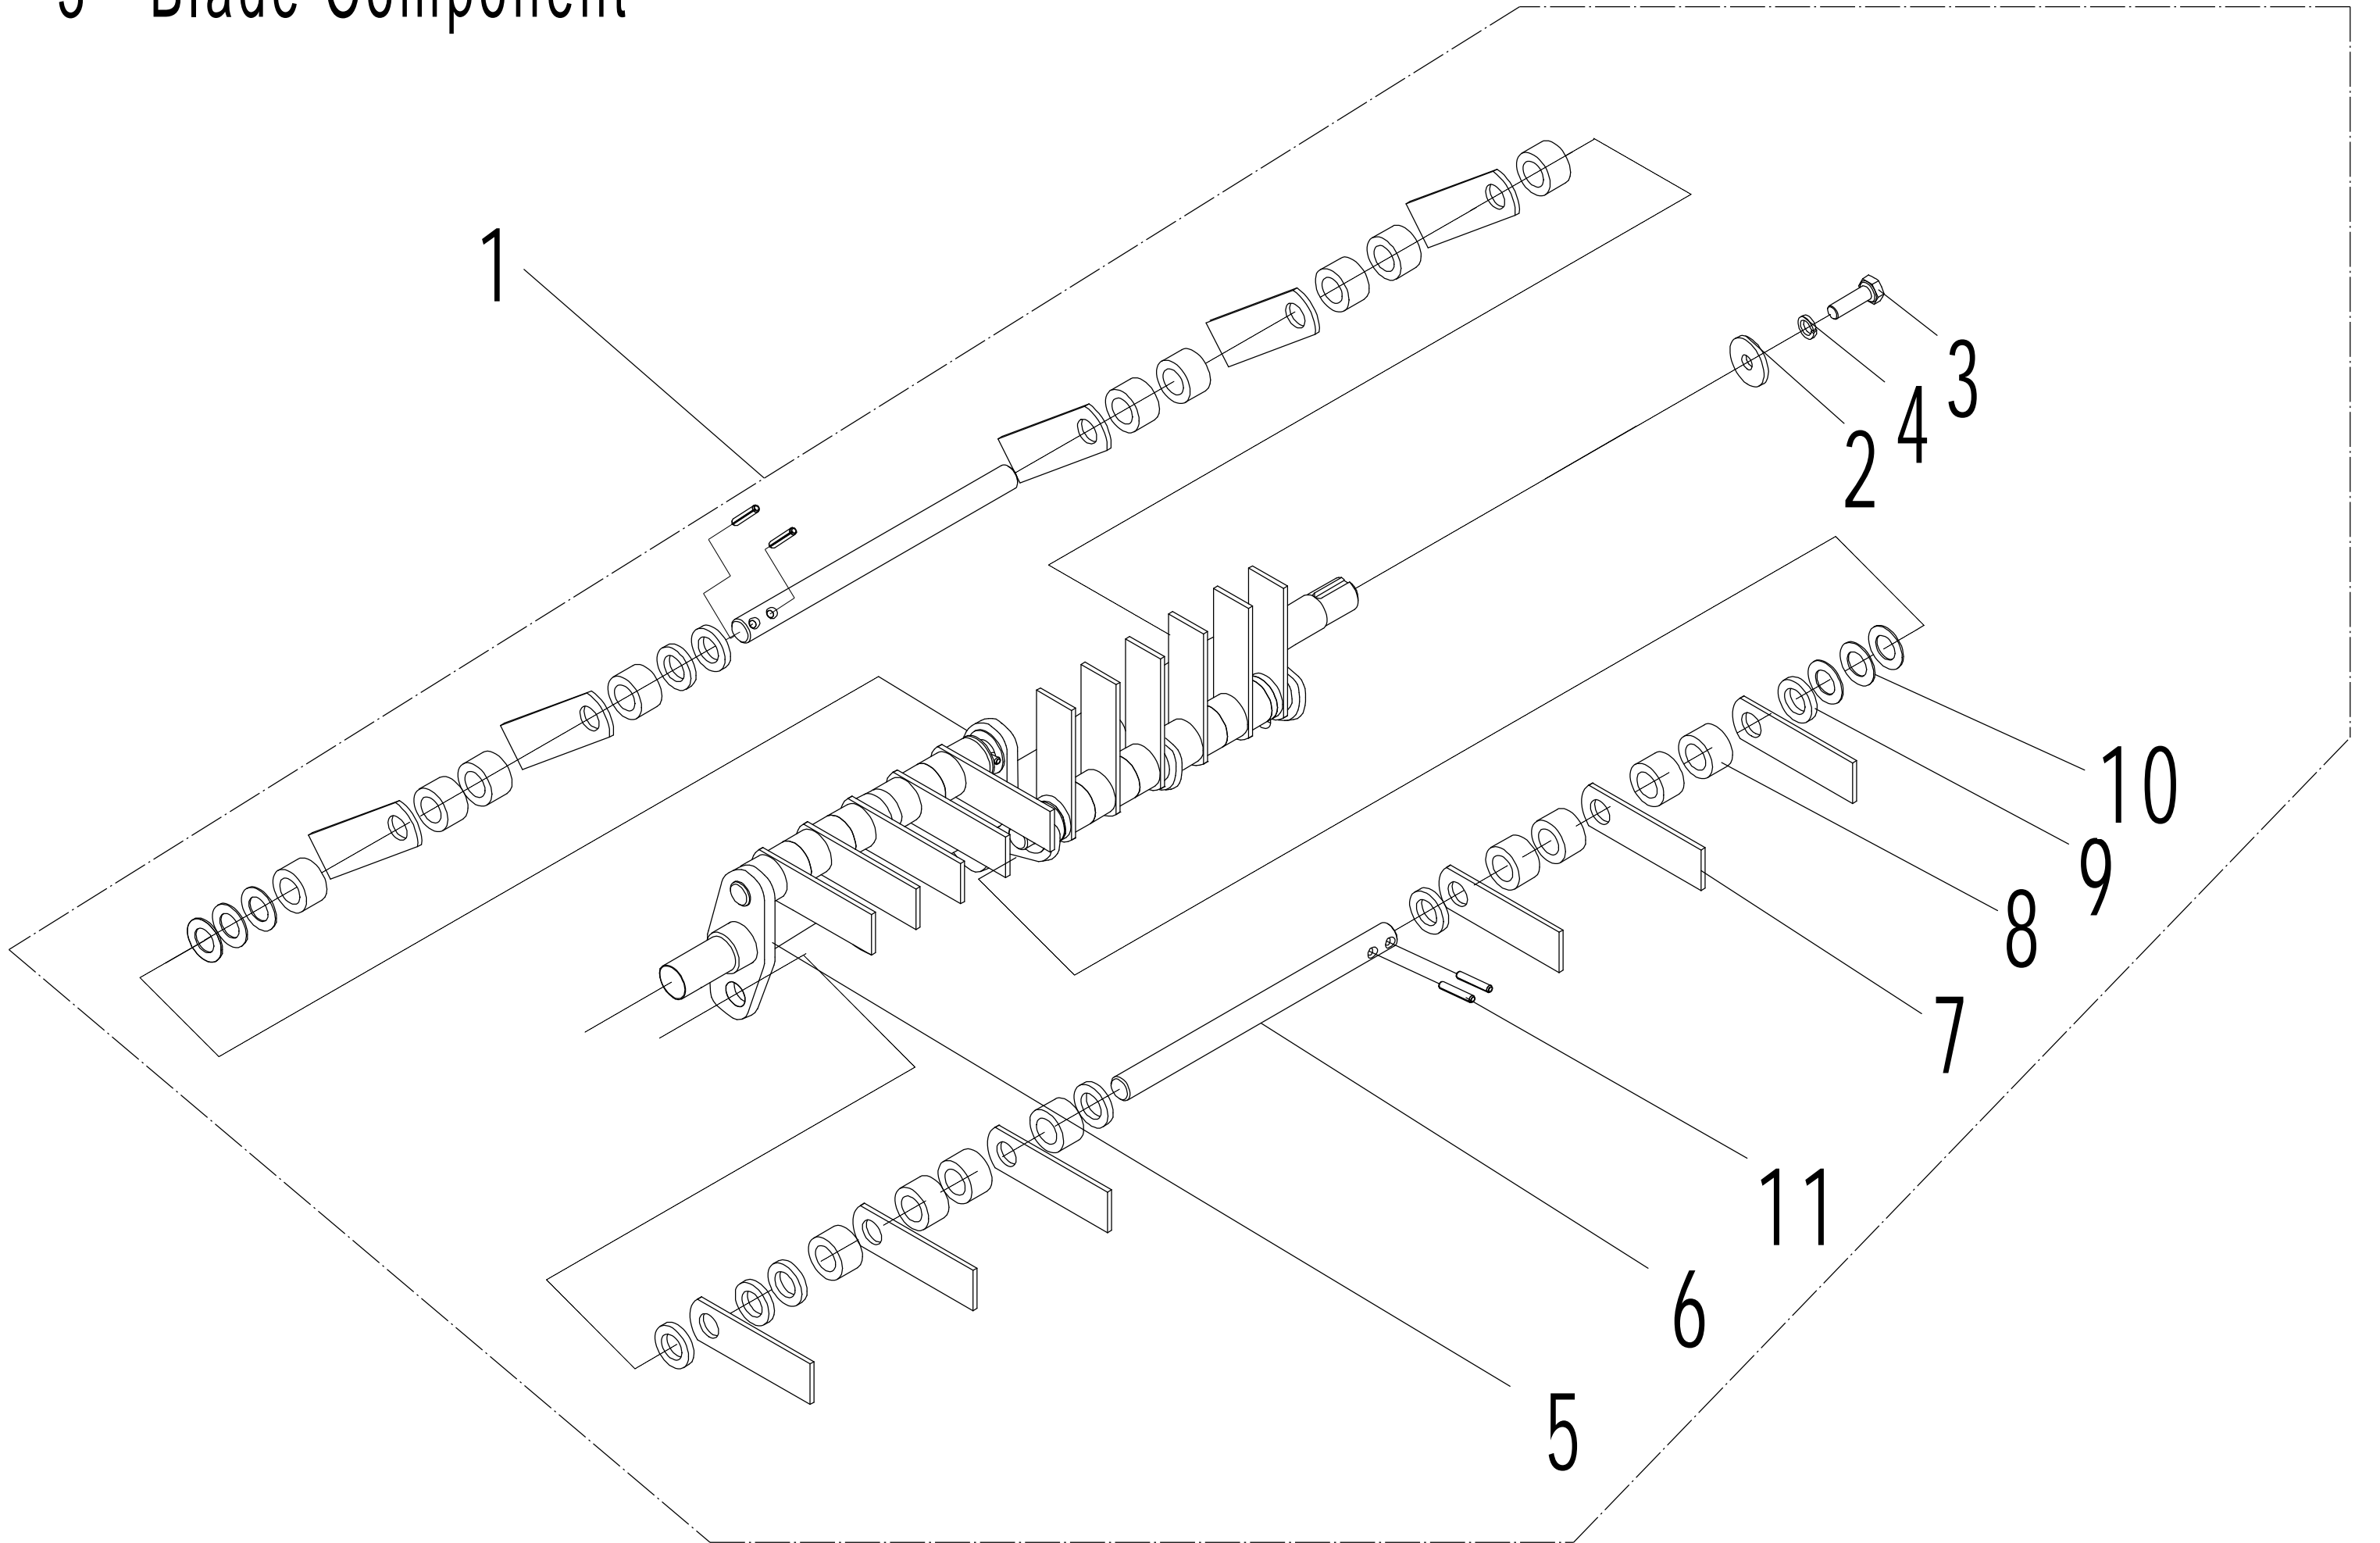

WB 384 RC 2018

2 Main Body

2	Part2 Main Body Spare parts price list		
Order	Part number	Name_English	Quantity
1	40R0101000/49	Chassis	1
2	0101008045	Hex Bolt	4
3	0303008000	Big Washer	6
4	0301008000	Flat Washer	8
5	0207008000	Lock Nut	6
6	0102008016	Hex Flange Bolt	4
7	0401008000	Spring Washer	6
8	0301010000	Flat Washer - M10	9
9	0201010000	Nut - M10	8
10	40R0131010/49	Adjustment Lever	1
11	48R0308010	Nylon Spacer	4
12	46R0137010	Adjustment Lever Sleeve	1
13	40R0119050/49	Adjustment Lever Hook	1
14	0102008035	Flange Bolt	2
15	5320333010	Check Ring	1
16	46R0138010	Plastic Grip	1
17	40R0906000	Plastic Grip	1
18	40R0119000/49	Lever Axle	1
19	40R0114010/22	Rear Cover	1
20	4810108002/22	Rear Cover Handle	1
21	0102008025	Flange Bolt	2
22	0101008020	Hex Bolt	2
23	0202006000	Lock Nut	6
24	5340116010/02	Trailing Flap Pivot	1
25	5330125010	Trailing Flap	1
26	40R0301010/01	Front Axle	1
27	48R0201030	Spacer	2
28	48R0201040	Spacer 1	2
29	40R0204020/49	Conncting Rod	2
30	48R0205010/02	Conncting Rod Partition	2
31	5310213010	Bearing	8
32	40R0208020/01	Rear Axle	2
33	5310210010/02	Axle Washer	4
34	5310211010/04	Spacer	4
35	5310212010/40	Wheel	4
36	48R0210012/01	Wheel Cap	4
37	0301012000	Flat Washer	2
38	0202012000	Lock Nut	2
39	48R0312010	Axle Head Sheath	1
40	48R0105020/49	Chassis Protection Plate	1
41	40R0115010	Rear Cover Spring	1
42	40R0116010/02	Rear Cover Axle	1
43	4510114030	Fix Cap	2
44	0401010000	Spring Washer	8
45	0101010025	Bolt	4

46	UCF204	Bearing With Holder	2
47	0101010030	Bolt	4

3 Blade Component

3	Part3 Blade Component Spare parts price list		
Order	Part number	Name_English	Quantity
1	40R0305000	Swing Blade Assembly	1
2	0303008000	Big Washer	1
3	0102008016	Hex Flange Bolt	1
4	0401008000	Spring Washer	1
5	40R0305010/22	Rotor Weldment	1
6	40R0304010/04	Blade Pivot	4
7	46R0306010/04	Blade	22
8	48R0306010	Blade Spacer II	34
9	48R0307010	Blade Spacer I	16
10	48R0308010	Nylon Spacer	12
11	0701004025	Spring Pin	8