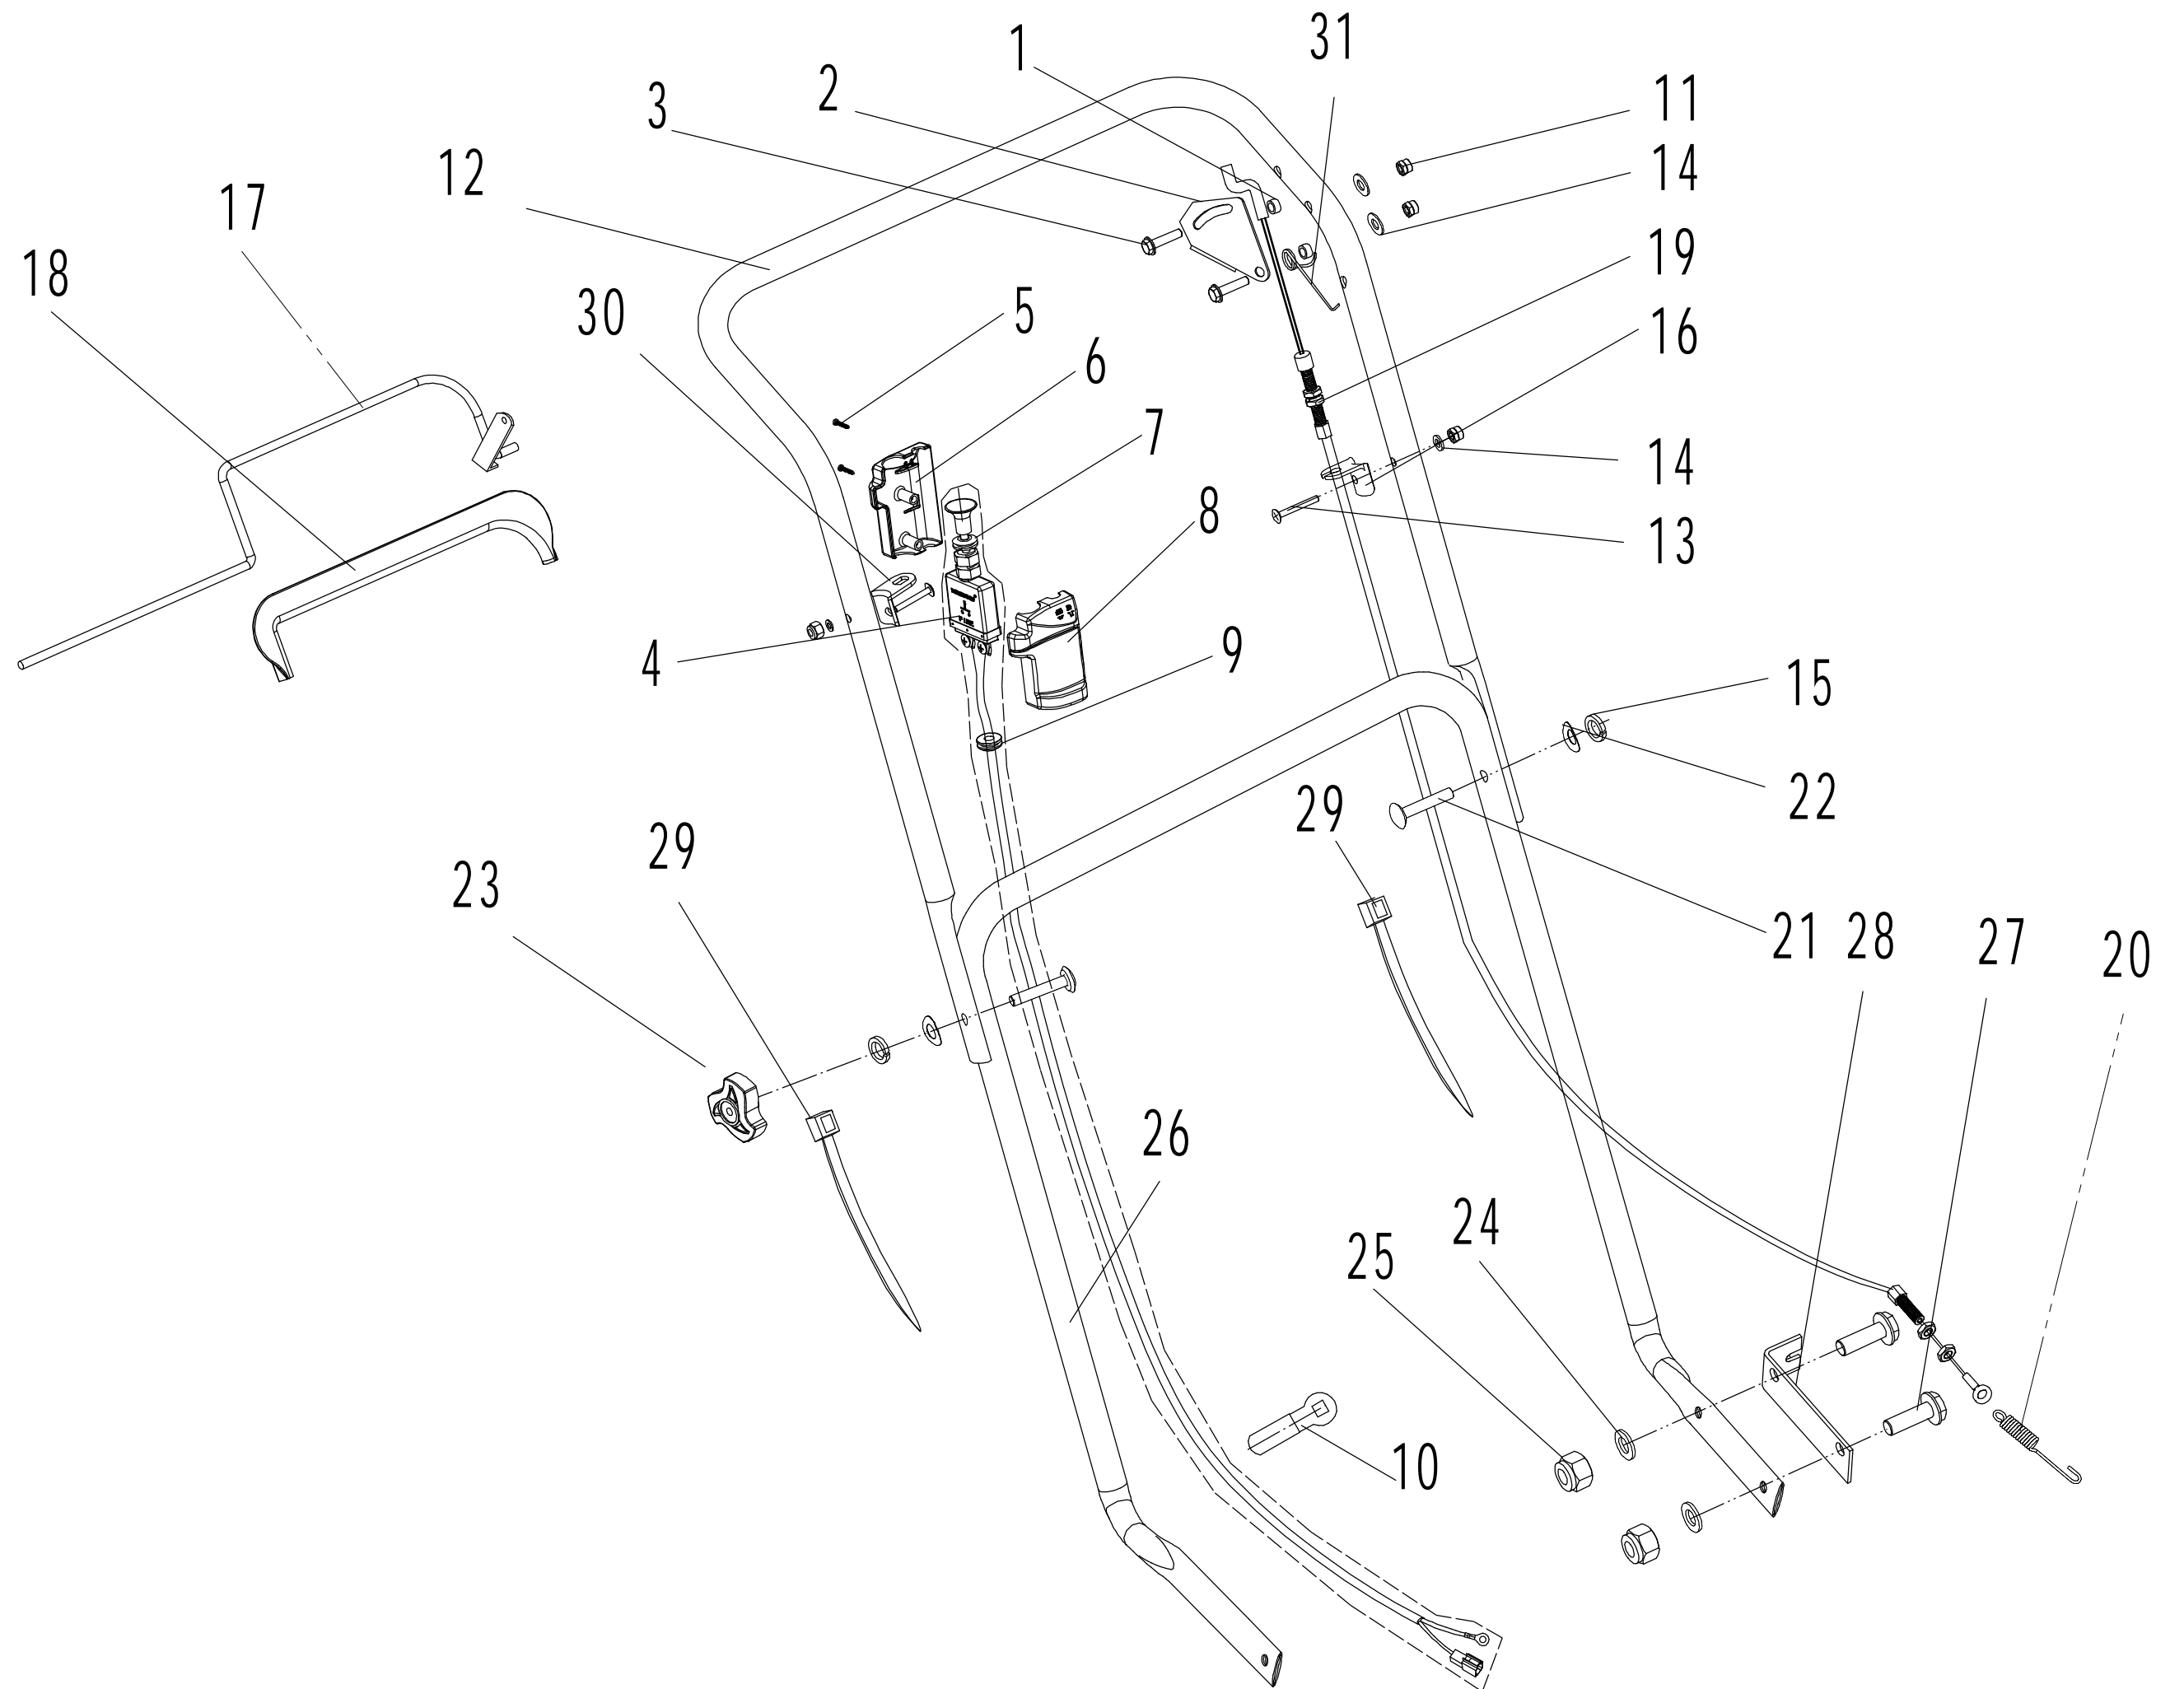

4 Handlebar And Controls

4	Part4 Handle And Controls Spare parts price list		
Order	Part number	Name_English	Quantity
1	40R0501013	Upper Handle Limit Plate Partition	2
2	40R0501012	Upper Handle Limit Plate	1
3	0102006035	M6x35	2
4	KG/WB384RB	Switch	1
5	0113040012	Screw Bolt	2
6	WB/KG04	Lower Chassis	1
7	WB/KG01	Rubber Ring	1
8	WB/KG03	Upper Chassis	1
9	WB/KG02	Rubber Ring	1
10	40E0109000	Cable Pressing Bracket	1
11	0202006000	Lock Nut	2
12	40R0501010/22	Upper Handle	1
13	0104006045	Cross Slot Screw	2
14	0301006000	Flat Washer	3
15	0401008000	Spring Washer	2
16	48R0404020/02	Cluth Cable Bracket	2
17	40R0502000/22	Clutch Lever Weldment	1
18	40R0502001/80	Handle Cover	1
19	48R0409030	Clutch Cable	1
20	48R0408010	Spring	1
21	5310510010/01	Screw	2
22	4510510010/01	Arc Washer	2
23	4820541010/80	Hand Wheel	2
24	0301010000	Flat Washer	2
25	0202010000	Lock Nut	2
26	40R0503010/22	Lower Handle	1
27	0102010025	Flange Bolt	2
28	48R0414010/02	Lower Cable Bracket	1
29	5310512010	Cable Ties	2
30	40R0502020/02	Switch Bracket	1
31	40R0501014	Upper Handle Limit Spring	1