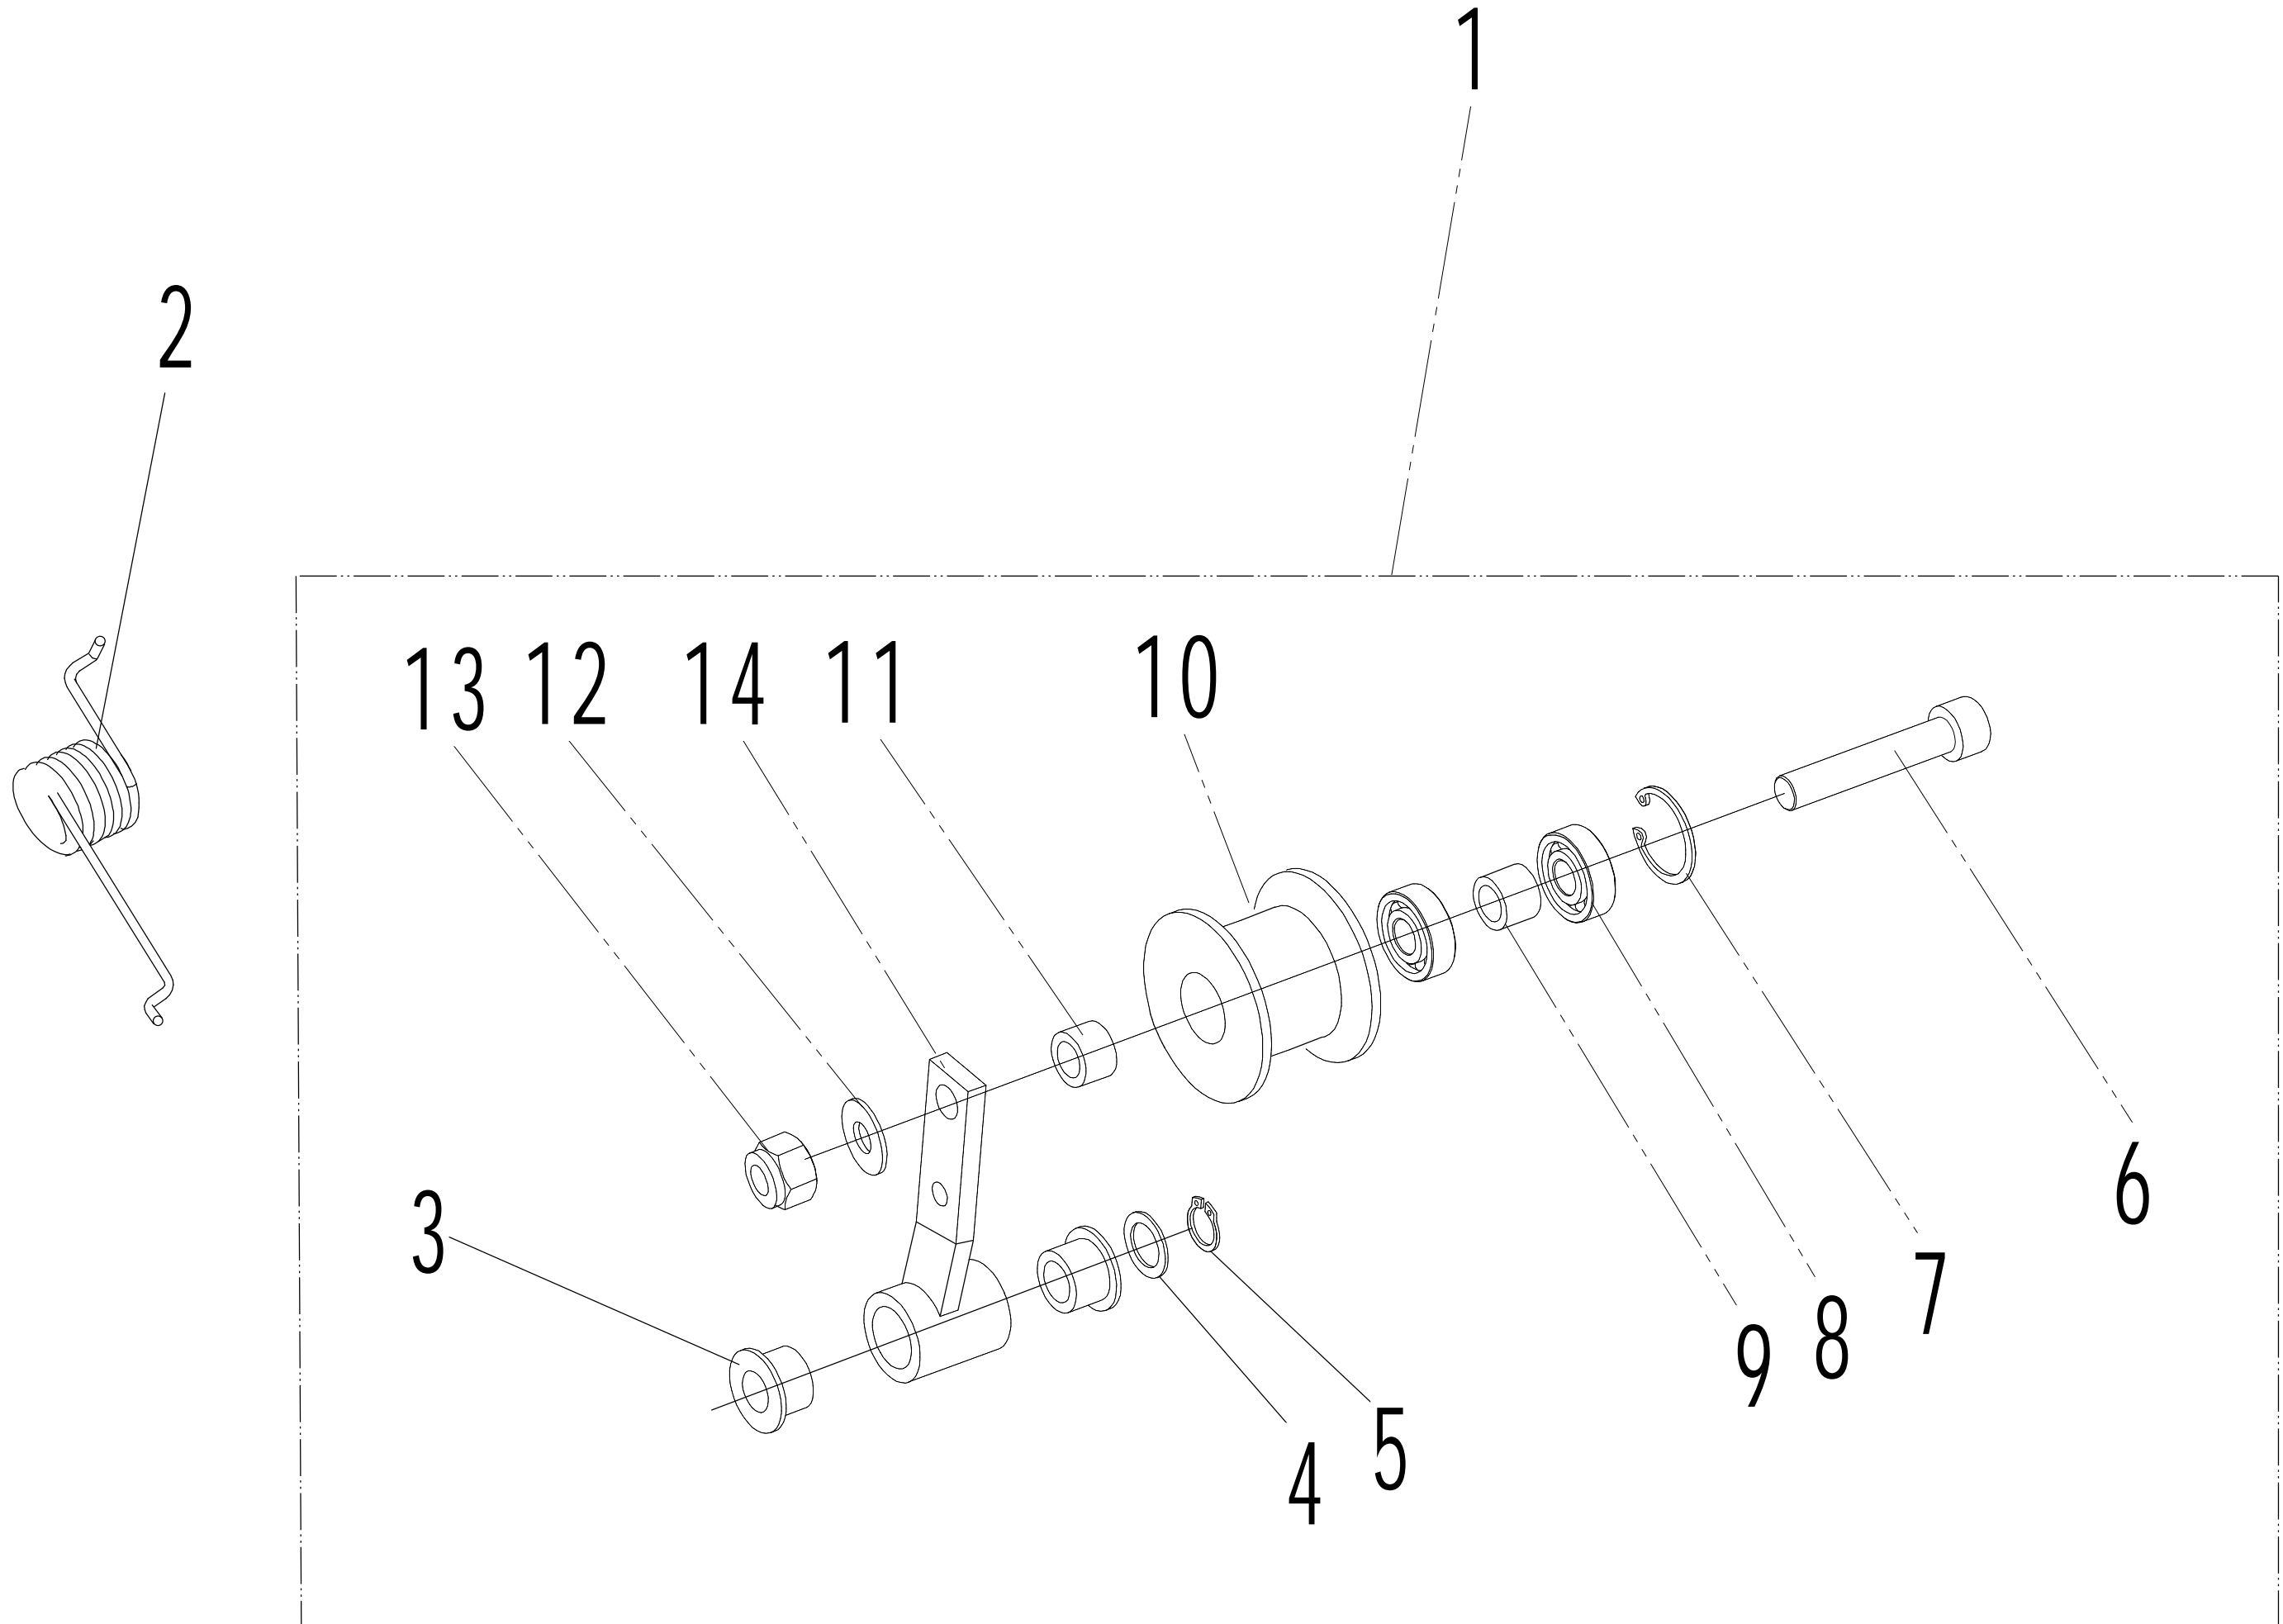

7 Tension Part

7	Part7 Tension Part Spare parts price list		
Order	Part number	Name_English	Quantity
1			1
2	40R0107023	Torsional Spring	1
3	48R0113010	Nylon Bush	2
4	0301012000	Flat Washer	1
5	1001012000	Check Ring	1
6	0103010050	Bolt	1
7	0901026000	Check Ring	1
8	6000ZZ	Bearing	2
9	40R0135020/02	Bush	1
10	40R0135010/02	Tensional Pulley	1
11	40R0135030/02	Outside Partition	1
12	0301010000	Flat Washer	1
13	0202010000	Lock Nut	1
14	48R0111010/02	Tensional Arm	1