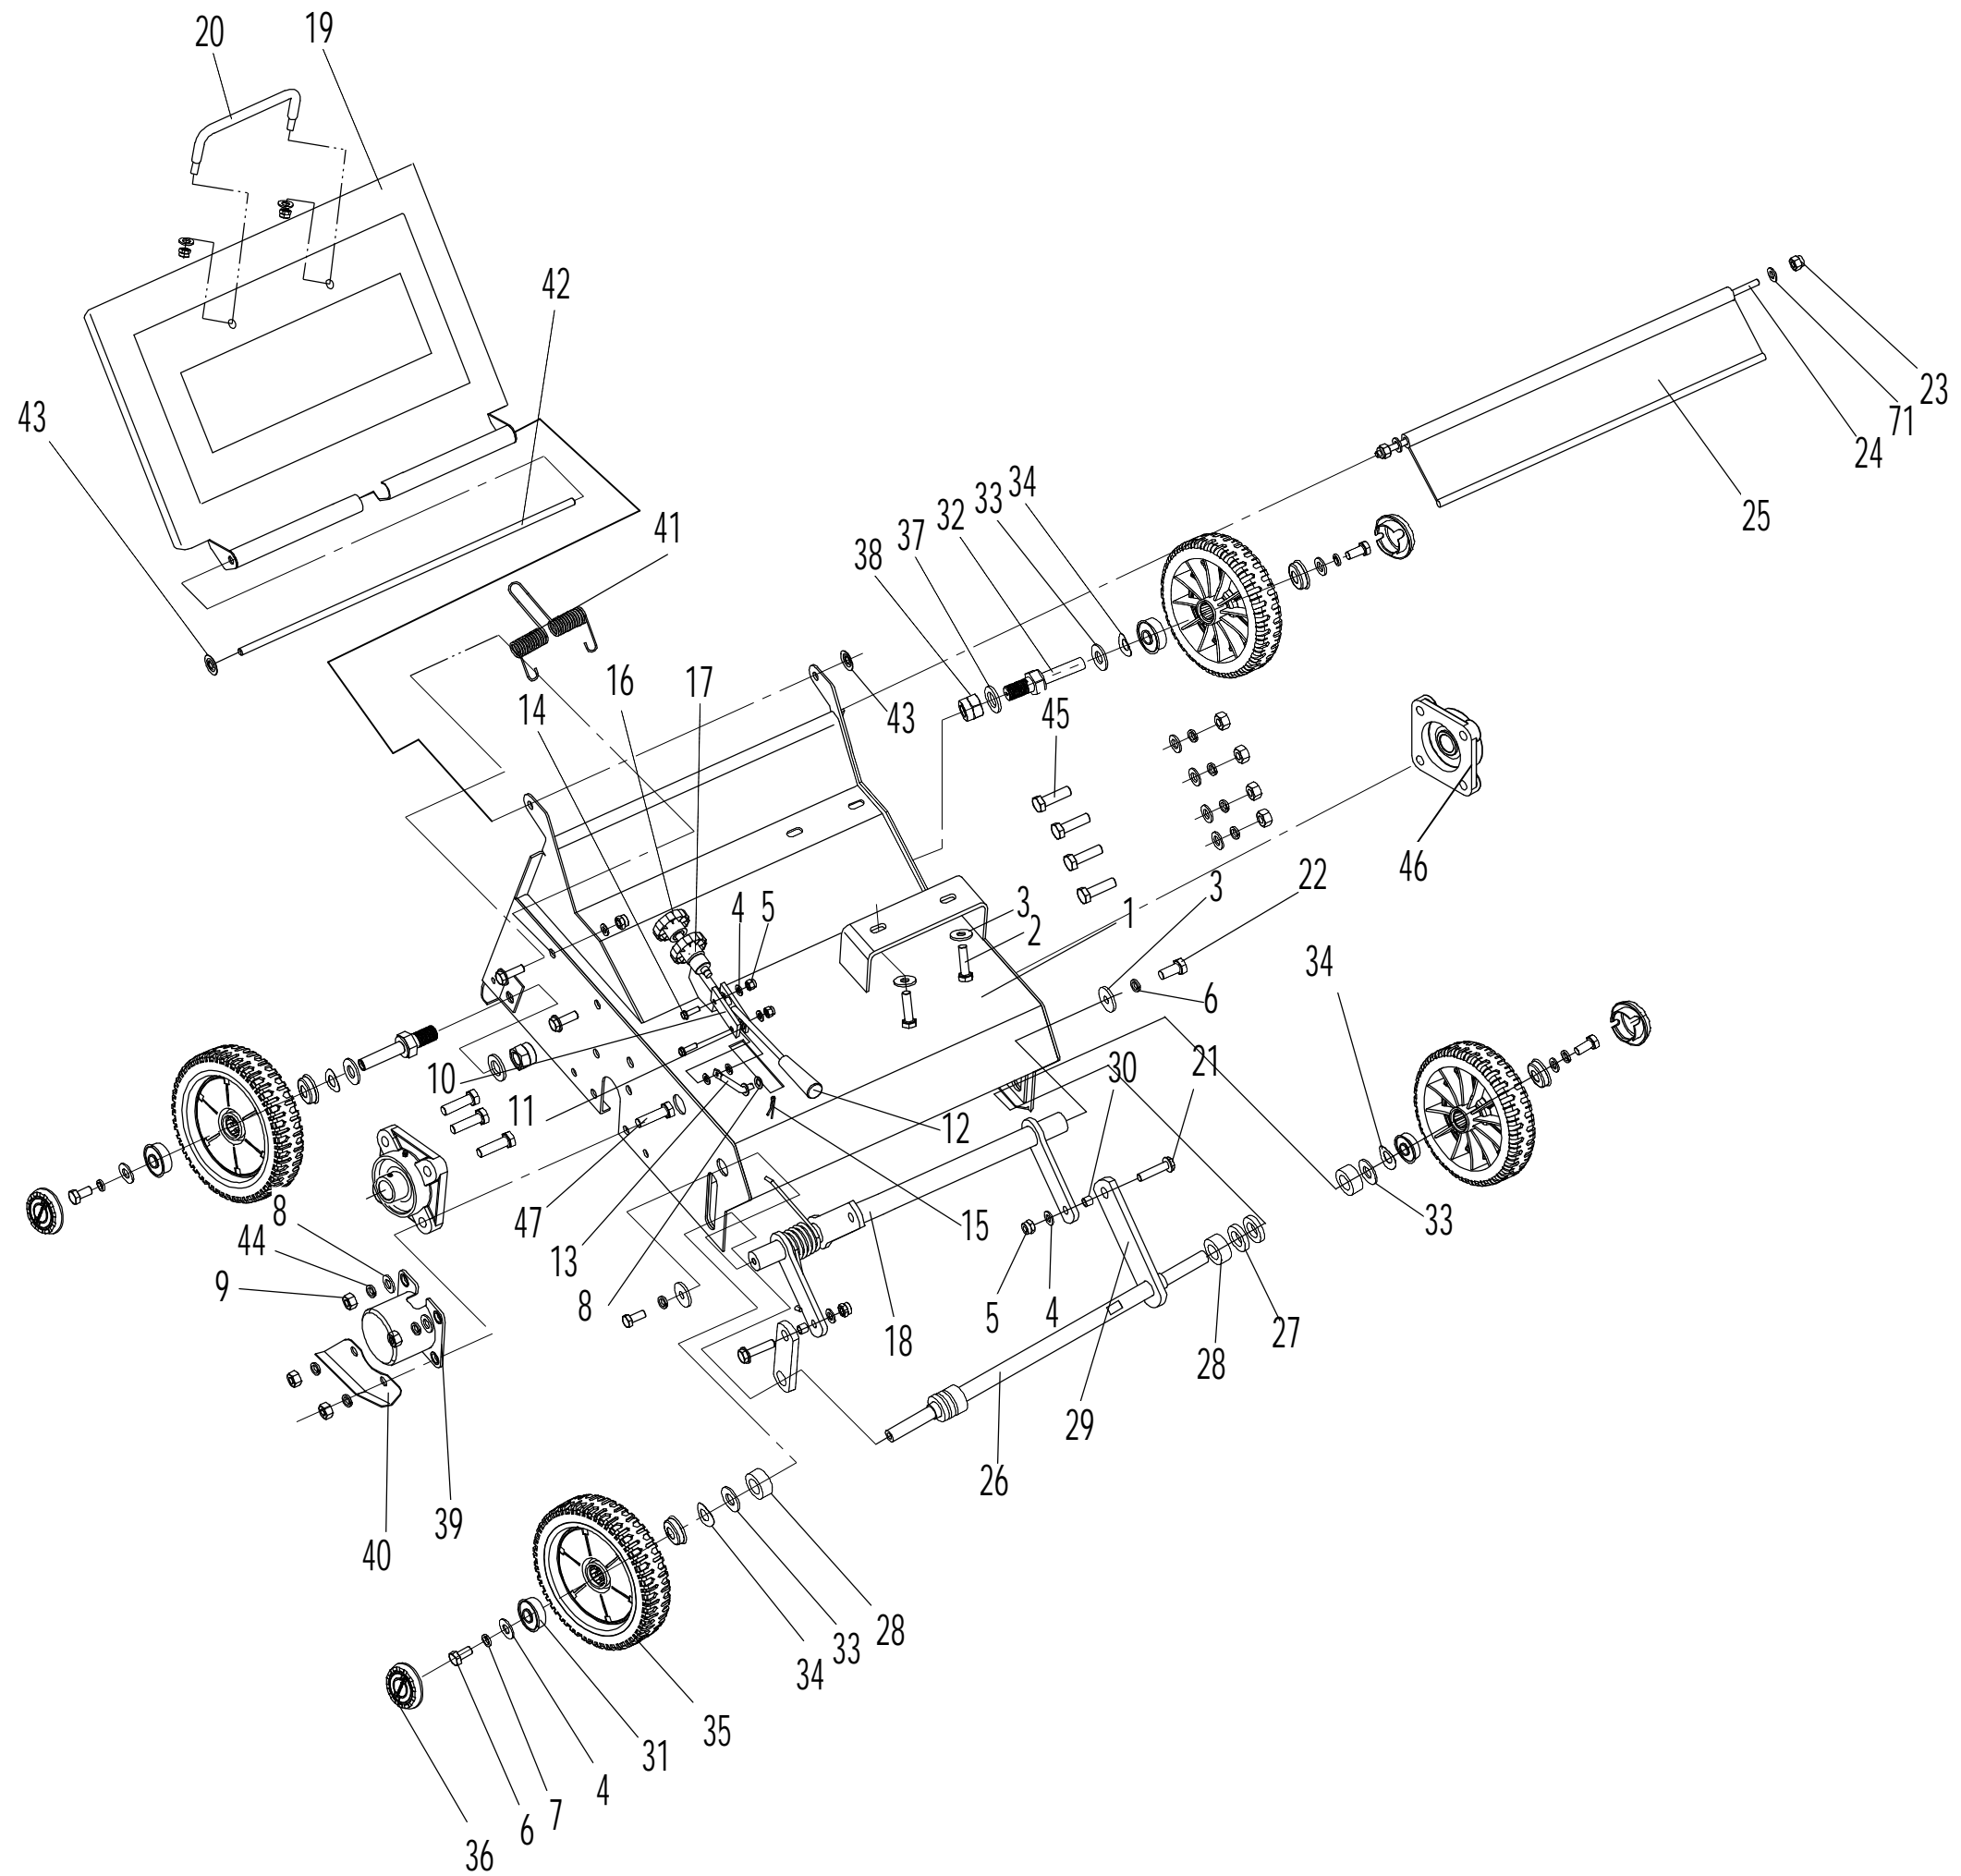

WB 384 RC 2018

2 Main Body

2	Part2 Main Body Spare parts price list		
Order	Part number	Name_English	Quantity
1	40R0101000/49	Chassis	1
2	0101008045	Hex Bolt	4
3	0303008000	Big Washer	6
4	0301008000	Flat Washer	8
5	0207008000	Lock Nut	6
6	0102008016	Hex Flange Bolt	4
7	0401008000	Spring Washer	6
8	0301010000	Flat Washer - M10	9
9	0201010000	Nut - M10	8
10	40R0131010/49	Adjustment Lever	1
11	48R0308010	Nylon Spacer	4
12	46R0137010	Adjustment Lever Sleeve	1
13	40R0119050/49	Adjustment Lever Hook	1
14	0102008035	Flange Bolt	2
15	5320333010	Check Ring	1
16	46R0138010	Plastic Grip	1
17	40R0906000	Plastic Grip	1
18	40R0119000/49	Lever Axle	1
19	40R0114010/22	Rear Cover	1
20	4810108002/22	Rear Cover Handle	1
21	0102008025	Flange Bolt	2
22	0101008020	Hex Bolt	2
23	0202006000	Lock Nut	6
24	5340116010/02	Trailing Flap Pivot	1
25	5330125010	Trailing Flap	1
26	40R0301010/01	Front Axle	1
27	48R0201030	Spacer	2
28	48R0201040	Spacer 1	2
29	40R0204020/49	Conncting Rod	2
30	48R0205010/02	Conncting Rod Partition	2
31	5310213010	Bearing	8
32	40R0208020/01	Rear Axle	2
33	5310210010/02	Axle Washer	4
34	5310211010/04	Spacer	4
35	5310212010/40	Wheel	4
36	48R0210012/01	Wheel Cap	4
37	0301012000	Flat Washer	2
38	0202012000	Lock Nut	2
39	48R0312010	Axle Head Sheath	1
40	48R0105020/49	Chassis Protection Plate	1
41	40R0115010	Rear Cover Spring	1
42	40R0116010/02	Rear Cover Axle	1
43	4510114030	Fix Cap	2
44	0401010000	Spring Washer	8
45	0101010025	Bolt	4

46	UCF204	Bearing With Holder	2
47	0101010030	Bolt	4

3 Blade Component

3	Part3 Blade Component Spare parts price list		
Order	Part number	Name_English	Quantity
1	40R0305000	Swing Blade Assembly	1
2	0303008000	Big Washer	1
3	0102008016	Hex Flange Bolt	1
4	0401008000	Spring Washer	1
5	40R0305010/22	Rotor Weldment	1
6	40R0304010/04	Blade Pivot	4
7	46R0306010/04	Blade	22
8	48R0306010	Blade Spacer II	34
9	48R0307010	Blade Spacer I	16
10	48R0308010	Nylon Spacer	12
11	0701004025	Spring Pin	8