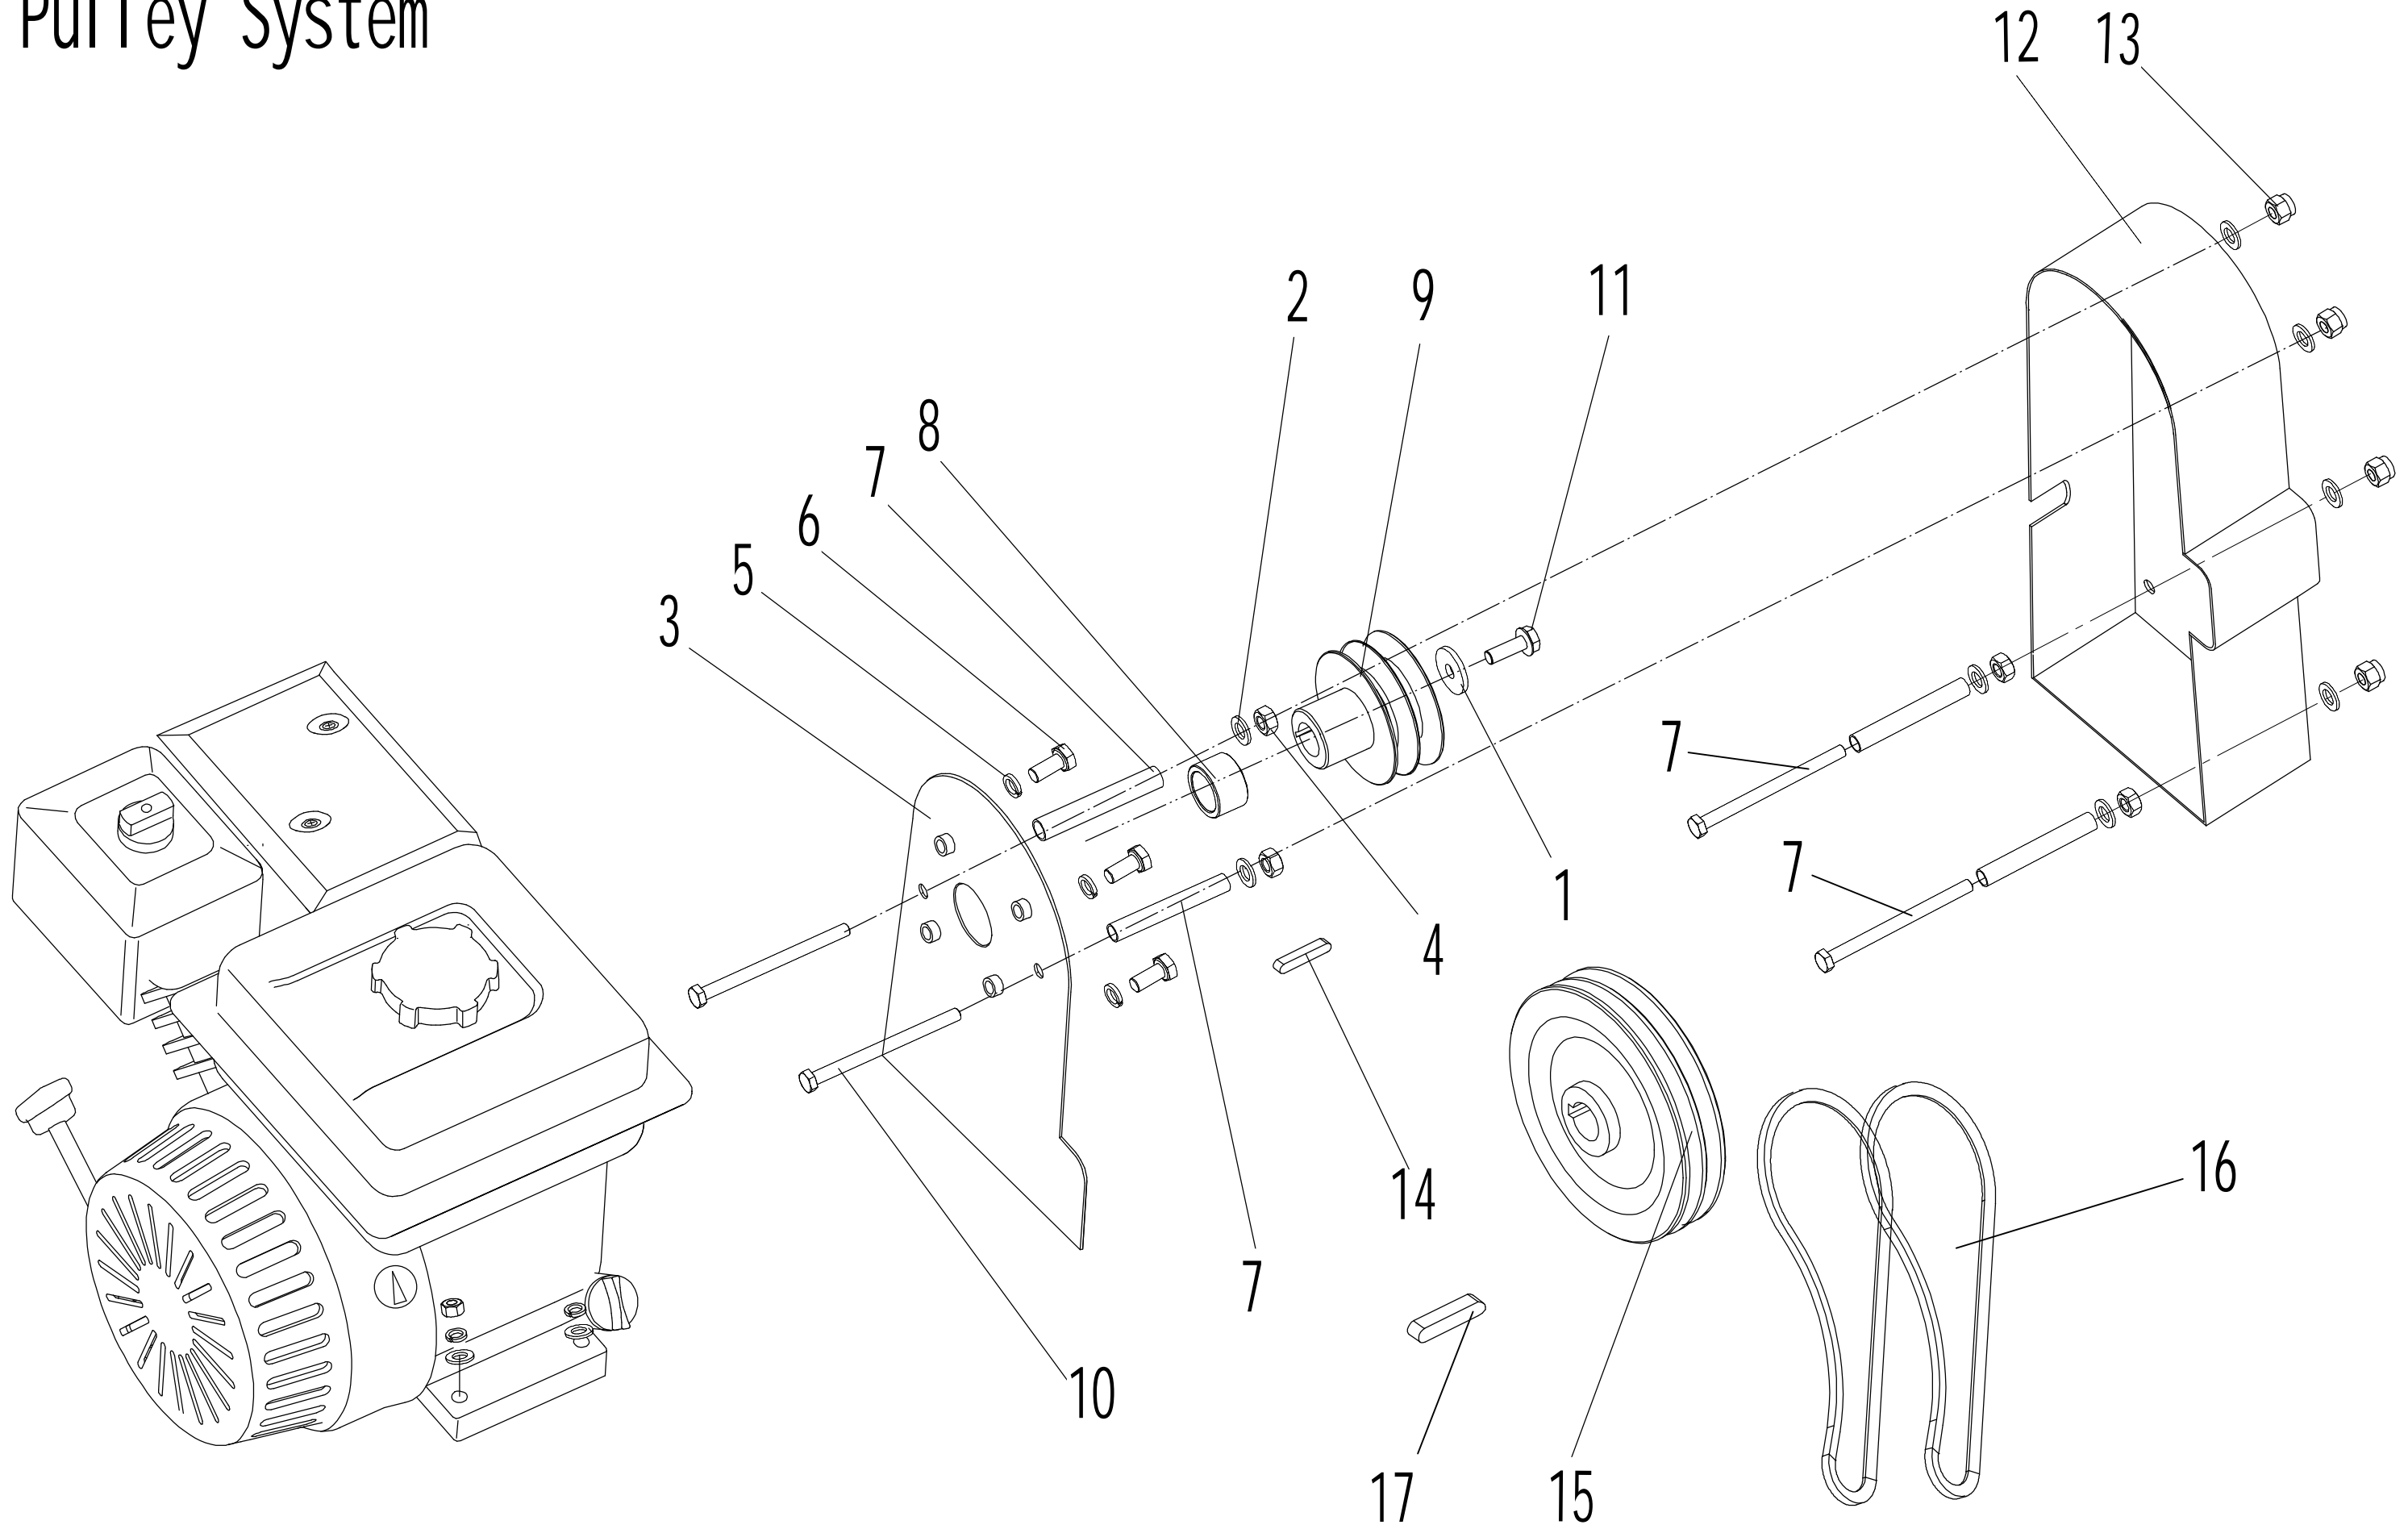

5 Pulley System

5 Part5 Pulley System Spare parts price list			
Order	Part number	Name_English	Quantity
1	0303008000	Big washer	1
2	0301008000	Flat washer	2
3	40R0118020/49	Engine Plate	1
4	0202008000	Nut	4
5	0401008000	Spring Washer	4
6	40R0109012	Bolt	4
7	40R0117010/02	Shield Partition	3
8	40R0119011/02	Engine Pully Partition	1
9	40R0133010/04	Engine Pulley	1
10	40R0109013	Bolt	4
11	5340113020	Bolt	1
12	40R0136001/49	Belt Shield	1
13	0207008000	Lock Nut	4
14	1101005030A	Key(4.76*30)	1
15	40R0134010/04	Big Pulley	1
16	40R0124010	Belt	2
17	1101006020	Key	1