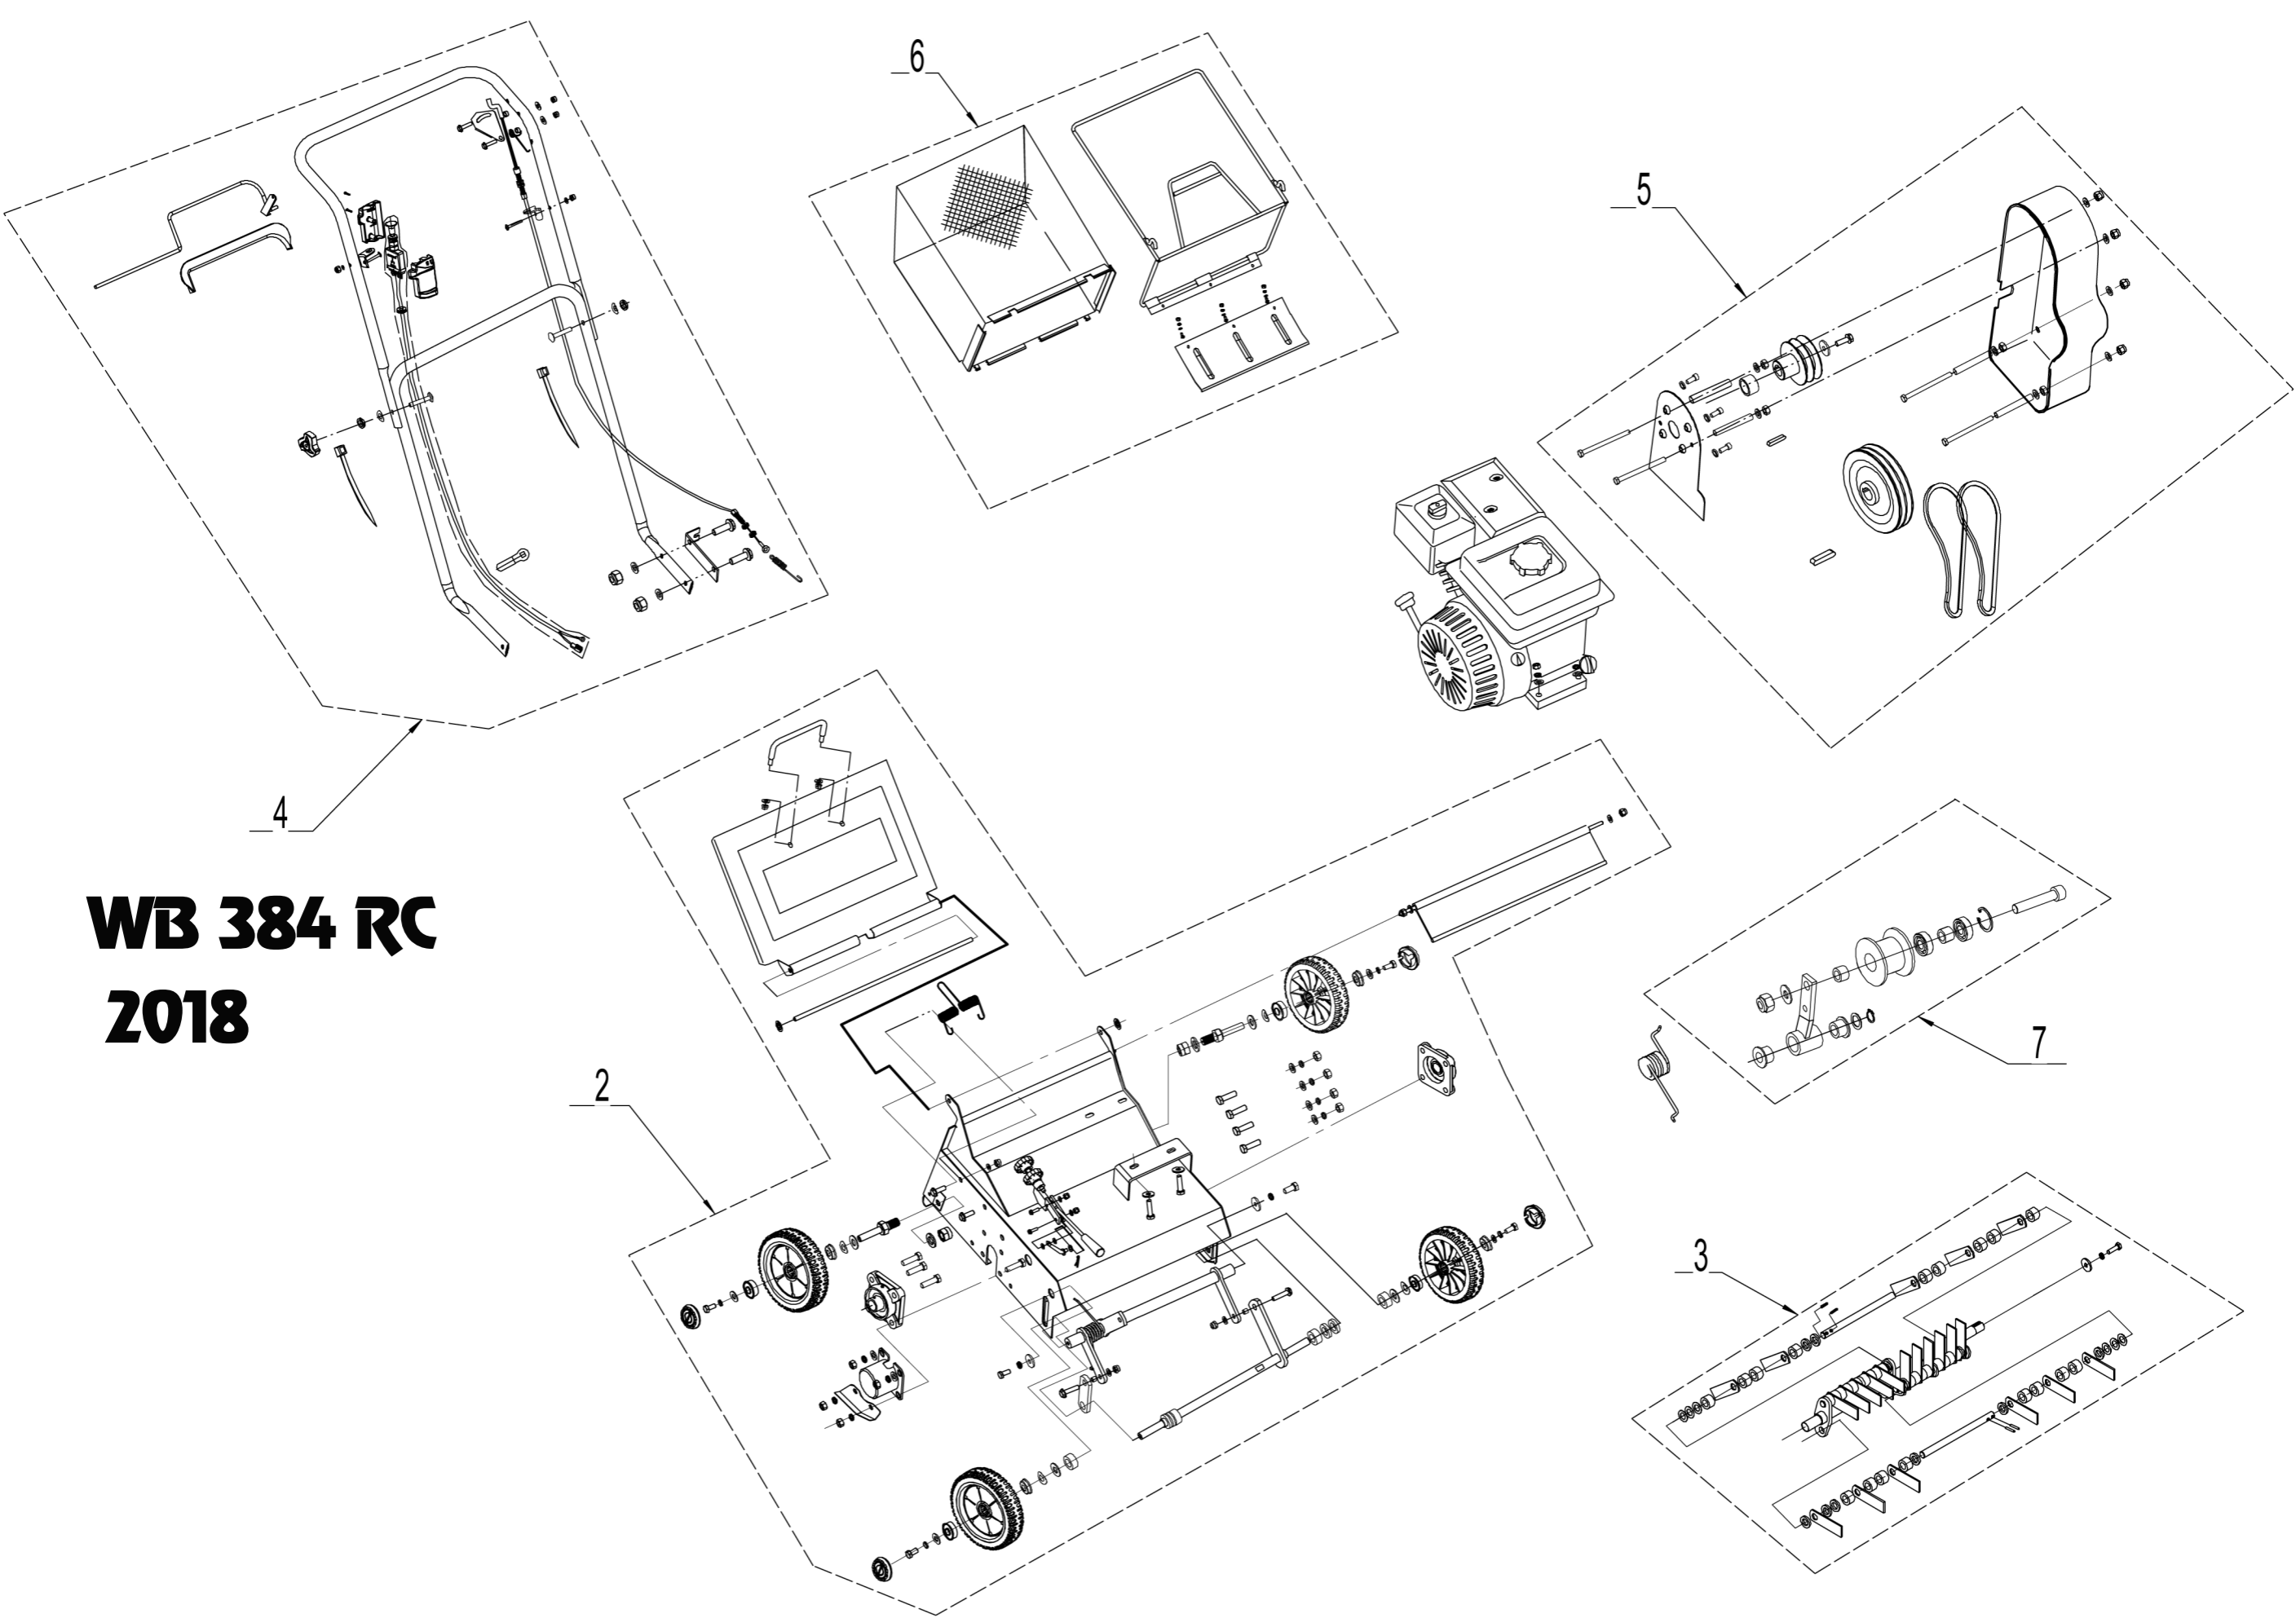

WB 384 RC 2018

2 Main Body

2	Part2 Main Body Spare parts price list		
Order	Part number	Name_English	Quantity
1	40R0101000/49	Chassis	1
2	0101008045	Hex Bolt	4
3	0303008000	Big Washer	6
4	0301008000	Flat Washer	8
5	0207008000	Lock Nut	6
6	0102008016	Hex Flange Bolt	4
7	0401008000	Spring Washer	6
8	0301010000	Flat Washer - M10	9
9	0201010000	Nut - M10	8
10	40R0131010/49	Adjustment Lever	1
11	48R0308010	Nylon Spacer	4
12	46R0137010	Adjustment Lever Sleeve	1
13	40R0119050/49	Adjustment Lever Hook	1
14	0102008035	Flange Bolt	2
15	5320333010	Check Ring	1
16	46R0138010	Plastic Grip	1
17	40R0906000	Plastic Grip	1
18	40R0119000/49	Lever Axle	1
19	40R0114010/22	Rear Cover	1
20	4810108002/22	Rear Cover Handle	1
21	0102008025	Flange Bolt	2
22	0101008020	Hex Bolt	2
23	0202006000	Lock Nut	6
24	5340116010/02	Trailing Flap Pivot	1
25	5330125010	Trailing Flap	1
26	40R0301010/01	Front Axle	1
27	48R0201030	Spacer	2
28	48R0201040	Spacer 1	2
29	40R0204020/49	Conncting Rod	2
30	48R0205010/02	Conncting Rod Partition	2
31	5310213010	Bearing	8
32	40R0208020/01	Rear Axle	2
33	5310210010/02	Axle Washer	4
34	5310211010/04	Spacer	4
35	5310212010/40	Wheel	4
36	48R0210012/01	Wheel Cap	4
37	0301012000	Flat Washer	2
38	0202012000	Lock Nut	2
39	48R0312010	Axle Head Sheath	1
40	48R0105020/49	Chassis Protection Plate	1
41	40R0115010	Rear Cover Spring	1
42	40R0116010/02	Rear Cover Axle	1
43	4510114030	Fix Cap	2
44	0401010000	Spring Washer	8
45	0101010025	Bolt	4

46	UCF204	Bearing With Holder	2
47	0101010030	Bolt	4

3 Blade Component

3	Part3 Blade Component Spare parts price list		
Order	Part number	Name_English	Quantity
1	40R0305000	Swing Blade Assembly	1
2	0303008000	Big Washer	1
3	0102008016	Hex Flange Bolt	1
4	0401008000	Spring Washer	1
5	40R0305010/22	Rotor Weldment	1
6	40R0304010/04	Blade Pivot	4
7	46R0306010/04	Blade	22
8	48R0306010	Blade Spacer II	34
9	48R0307010	Blade Spacer I	16
10	48R0308010	Nylon Spacer	12
11	0701004025	Spring Pin	8