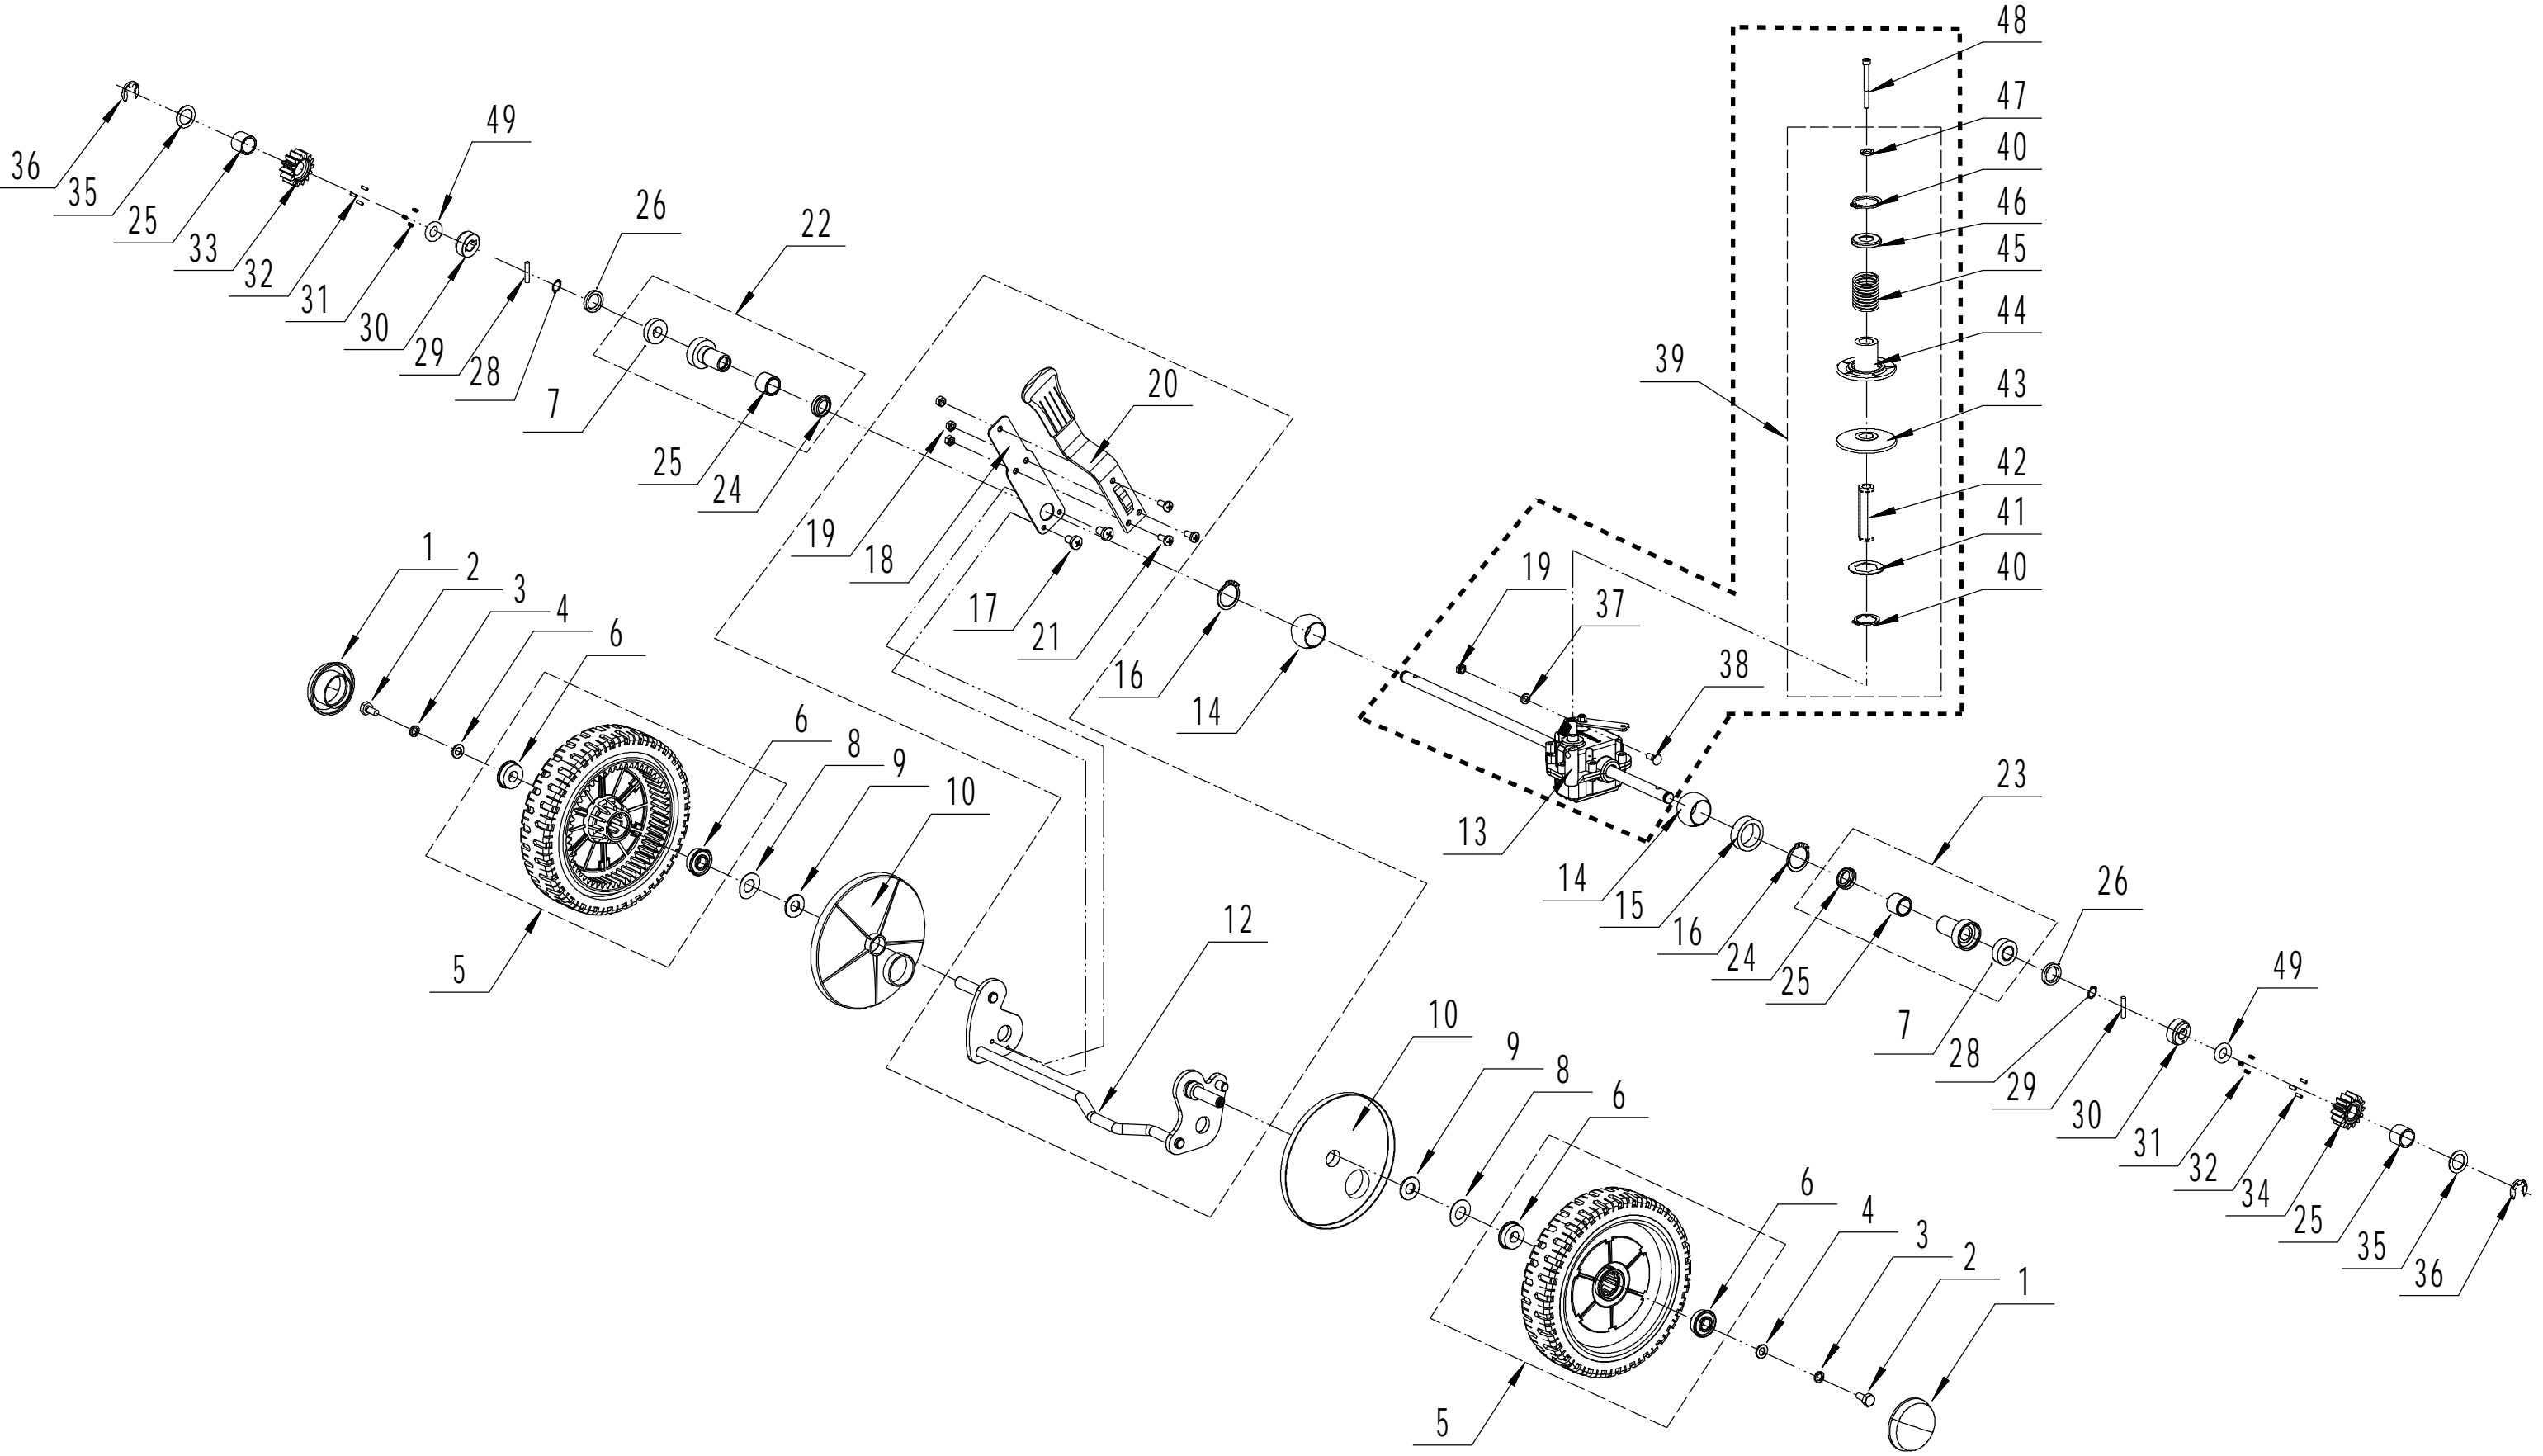

# 4 Front Axle

<b>Part 4 - Grasscatcher Spare parts</b>		
<b>No.</b>	<b>ID Zboží</b>	<b>Název</b>
1	5310214010	Wheel Cap
2	0101008015	Bolt - M8x15
3	0401008000	Spring Washer
4	0301008000	Flat Washer
5	5310212010/40	Wheel
6	5310213010	Bearing
8	5310211010/02	Spacer
9	5310210010/02	Wheel Axis Spacer
10	5310209010	Spherical Bearing
11	5040201020/01	Front Axle Welding
12	0102006012	Bolt - M6x12
13	0202006000	Lock Nut - M6

# 5 Rear axle

<b>Part 5 - Grasscatcher Spare parts</b>		
<b>No.</b>	<b>ID Zboží</b>	<b>Název</b>
1	5310214010	Wheel Cap
2	0101008015	Bolt - M8x15
3	0401008000	Spring Washer
4	0301008000	Flat Washer
5	5340309010/40	Wheel
6	5310213010	Bearing
7	R8-2RS	Bearing
8	5310211010/02	Spacer
9	5310210010/02	Wheel Axis Washer
10	5340312010	Anti-Dust Shield
12	5040301013/01	Rear Axle Weldment
13	Y20504V0P	Rear Transmission
14	5320328010	Nylon Spherical Bearing
15	5320329010/02	Rear Transmission Partition
16	1001020000	Check Ring For Shaft
17	0113005008	Screw - M5x8
18	5360311010/22	Spring Of Adjustment Lever
19	0202006000	Lock Nut - M6
20	5360310010/40	Adjustment Lever
21	0101006014	Bolt - M6x14
22	Y065321	Right Bearing Sheath Assembly
23	Y065320	Left Bearing Sheath Assembly
24	5320327010	Dustproof Ring
25	5320326010P	Bearing
26	GM48S010000010	Spacer
28	1001012000	Check Ring For Shaft
29	HQ000100060	Pin For Ratchet
30	HQ000100050	Ratchet
31	HQ000100040	Spring
32	HQ000100030	Pin
33	HQ000100020	Right Drive Pinion
34	HQ000100010	Left Drive Pinion
35	5020311010/04	Friction Mat
36	1301009000	Check Ring
37	0301006000	Flat Washer
38	0107006014	Bolt - M6x14
39	Y115380	Speed Variator Assembly
40	1001017000	Check Ring For Shaft
41	4820320010/02	Inner Hex Washer
42	4820321010/02	Hex Adapter
43	5380309010	Lower Pulley Disc
44	5380308010	Active Pulley Disc
45	4820324010	Pressing Spring
46	4820325010/02	Spring Cap
47	0401005000	Spring Washer
48	0103005055	Bolt - M5x55
49	1401025015	O Sealing Ring