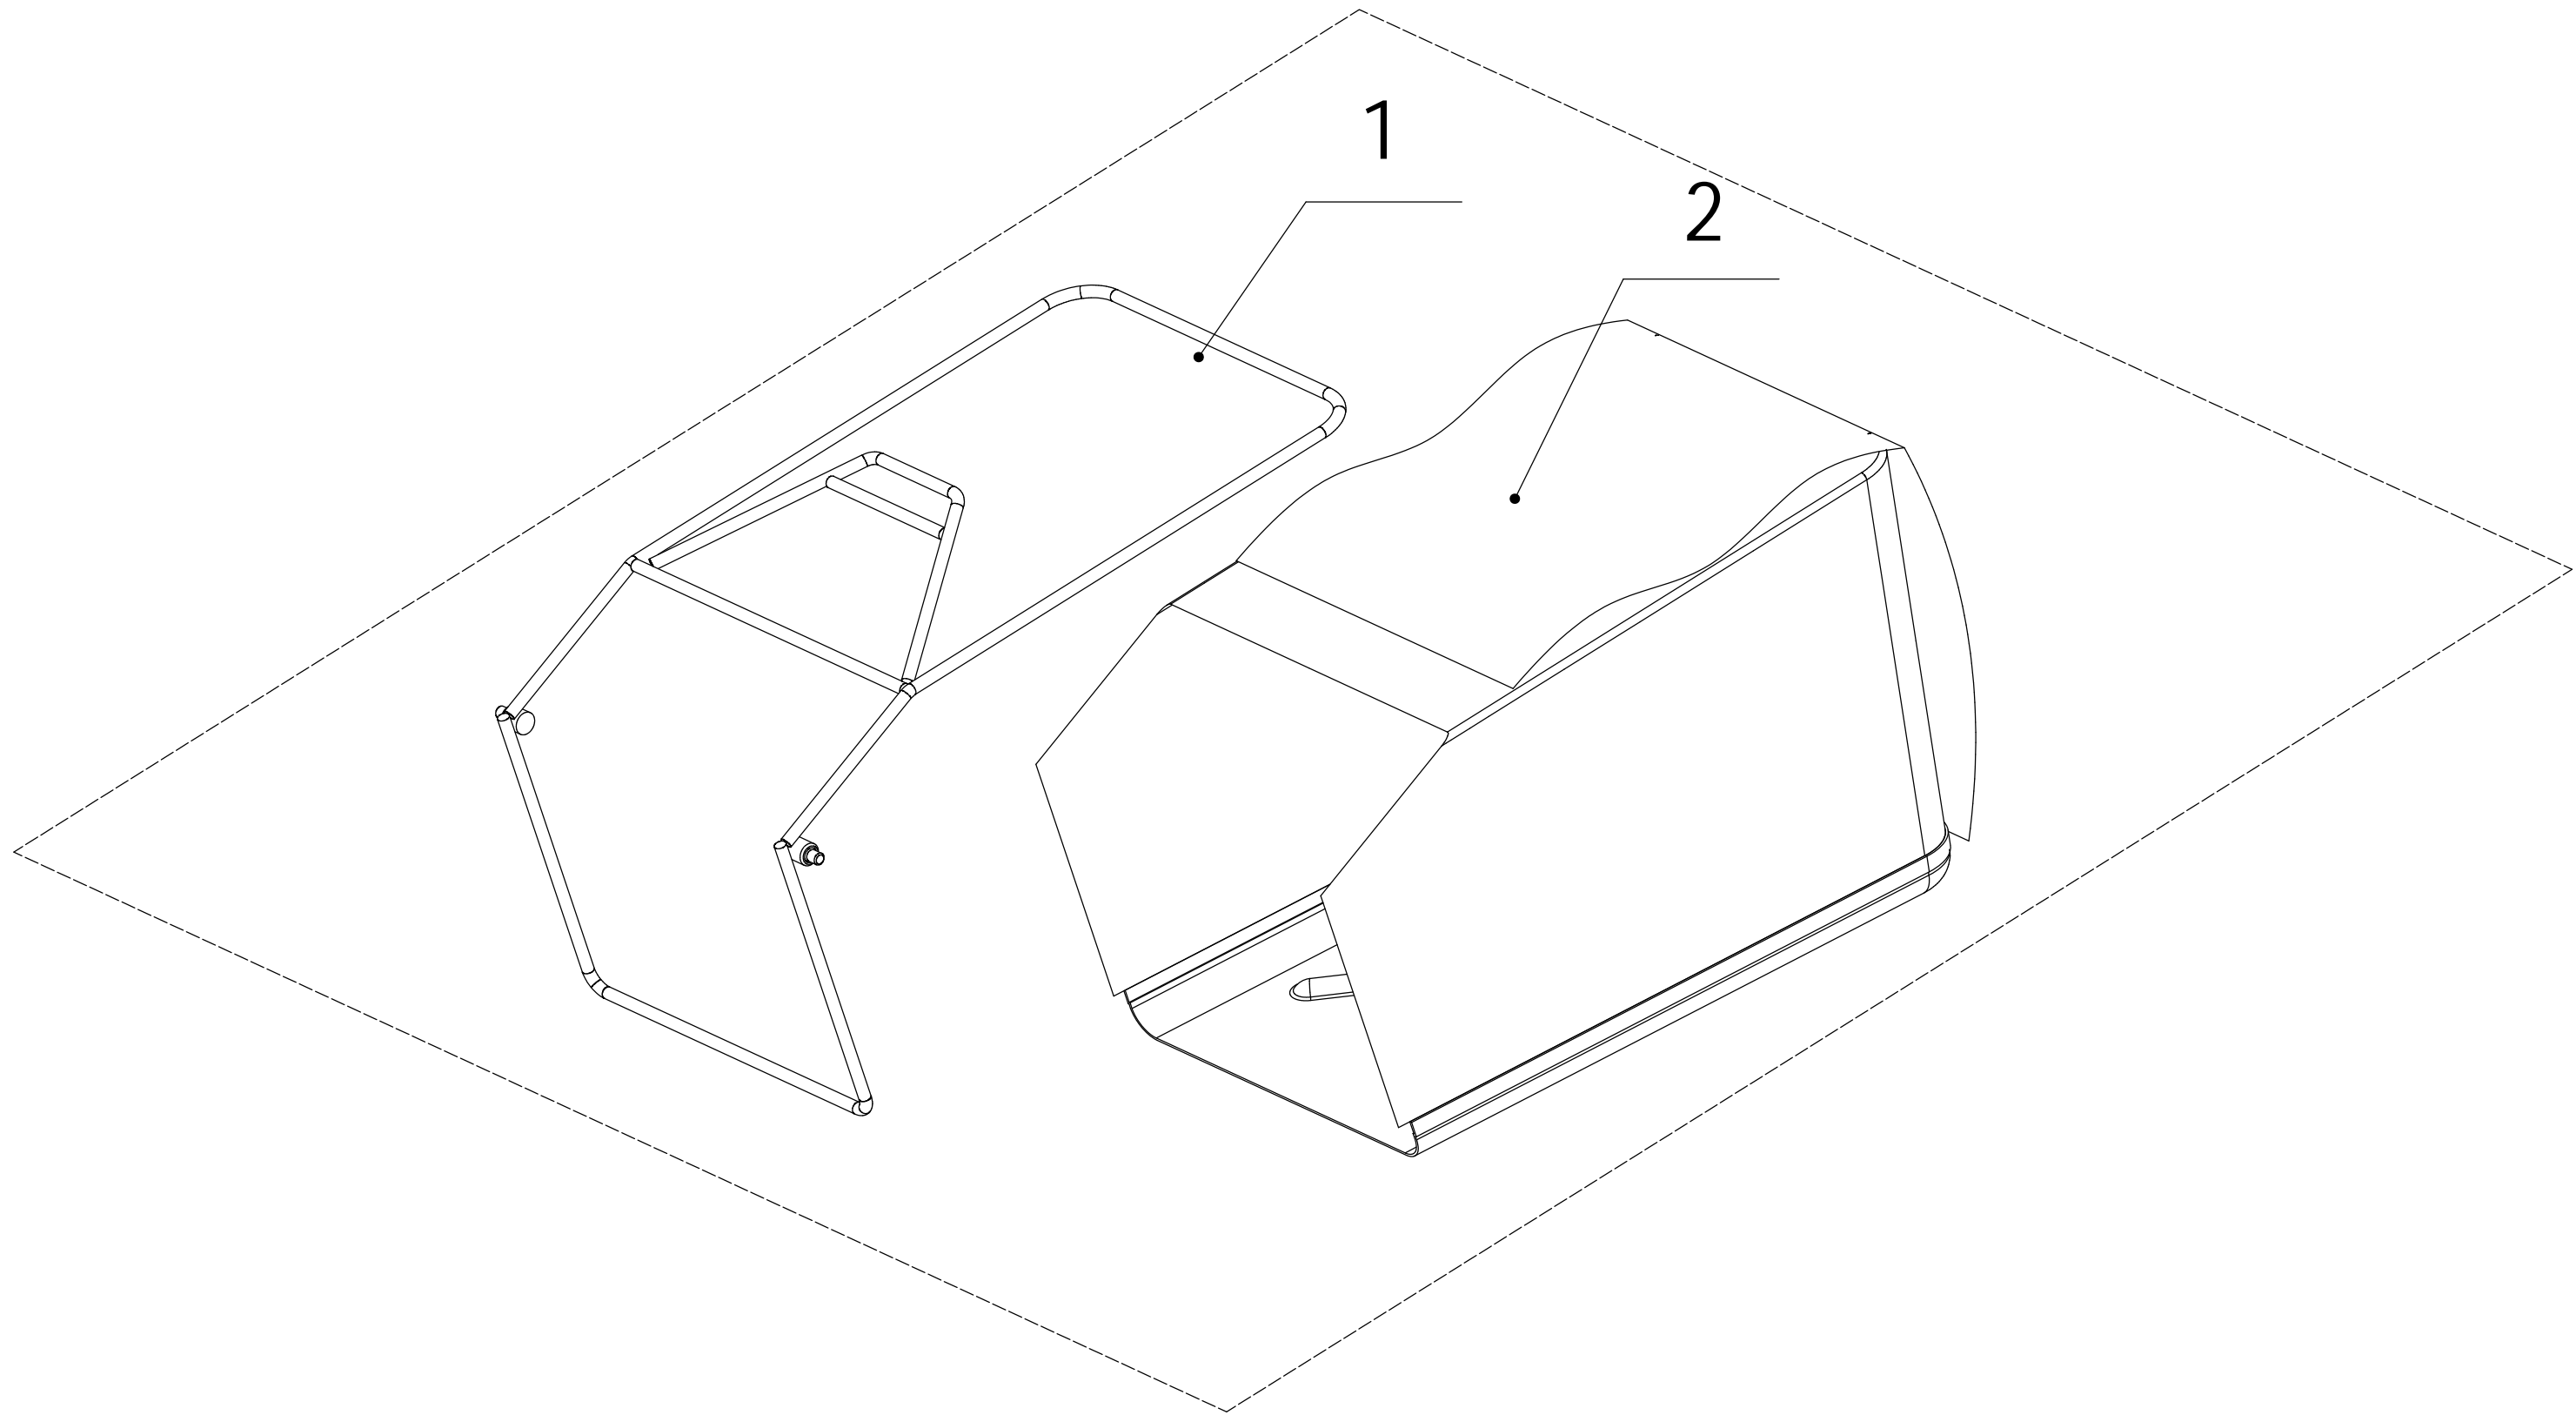

7 Grass Catcher

Part 7- Grasscatcher Spare parts		
No.	ID Zboží	Název
1	5040602010/22	Grass Catcher Frame
2	5040603010/84	Grass Bag