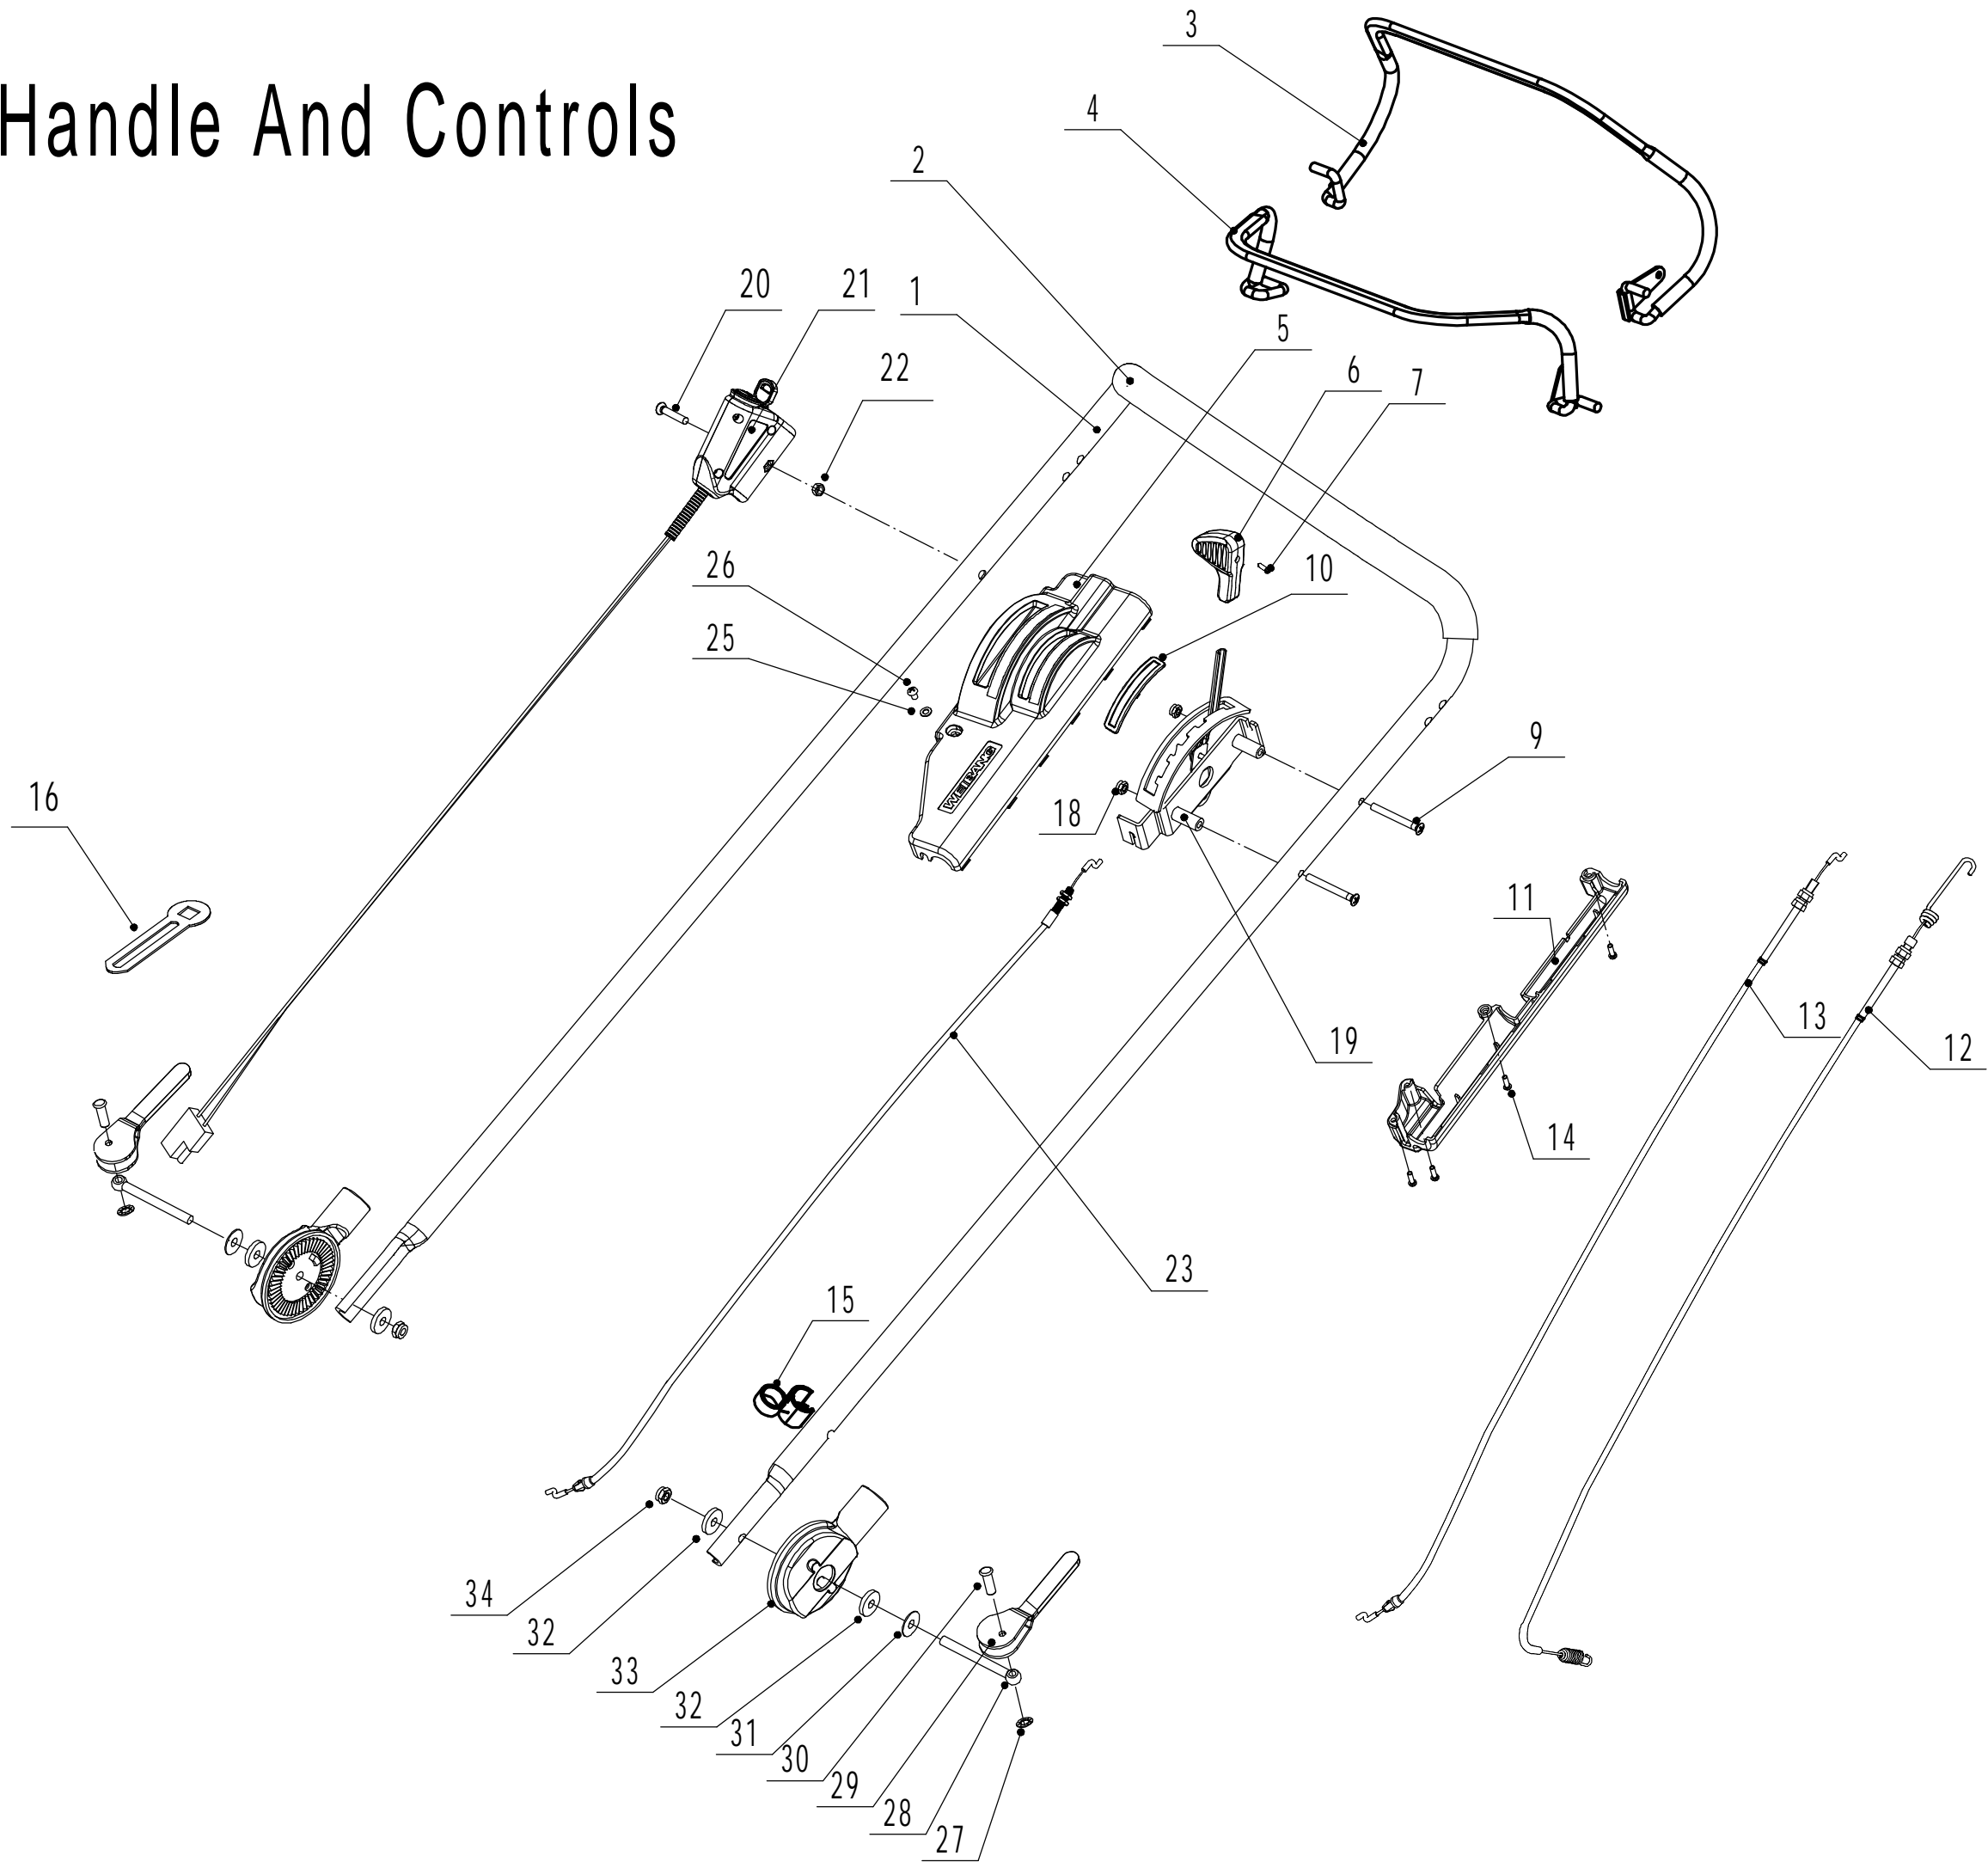

6 Handle And Controls

Part 6 - Grasscatcher Spare parts		
No.	ID Zboží	Název
1	5020501020S/49	Handle
2	GM56E010000081	Handle Sheath
3	5320511030S/40	Clutch Lever Weldment
4	5320503020S/40	Brake Lever Weldment
5	5020501030S	Control Box Upper Cover
6	5380508010	Speed Control Grip
7	0106003013	Screw - ST2.9x13
9	0108006060	Screw - M6x60
10	GM48H010000020	throttle cover
11	5020501040S	Control Box Lower Cover
12	LH194-1225	Brake Cable
13	BS120-1140	Clutch Calbe
14	0113040018	Screw
15	4560116010	Nylon circlip
16	40E0109000	Pressing Cable Bracket
18	0202006000	Lock Nut
19	5360505010K	Speed Control Bracket
20	0108006030	Cross Slot bolt
21	YJQD/504	Button Start Assembly
22	0202006000	Lock Nut-M6
23	TX130-1060-A	Speed Control Cable
25	0301005000	Flat Washer
26	0104005008	Screw - M5x8
27	4510114030	Fix Cap
28	GM48S000000100	Connecting Bolt
29	GM56A100400000	Lock Lever
30	0801008025	Axis Pin - 8x25
31	GM56A100000040/04	Spacer
32	GM56A100000050/01	Spacer
33	GM48S030200000	Tooth Disc Kit
34	0203008000	Lock Nut - M8