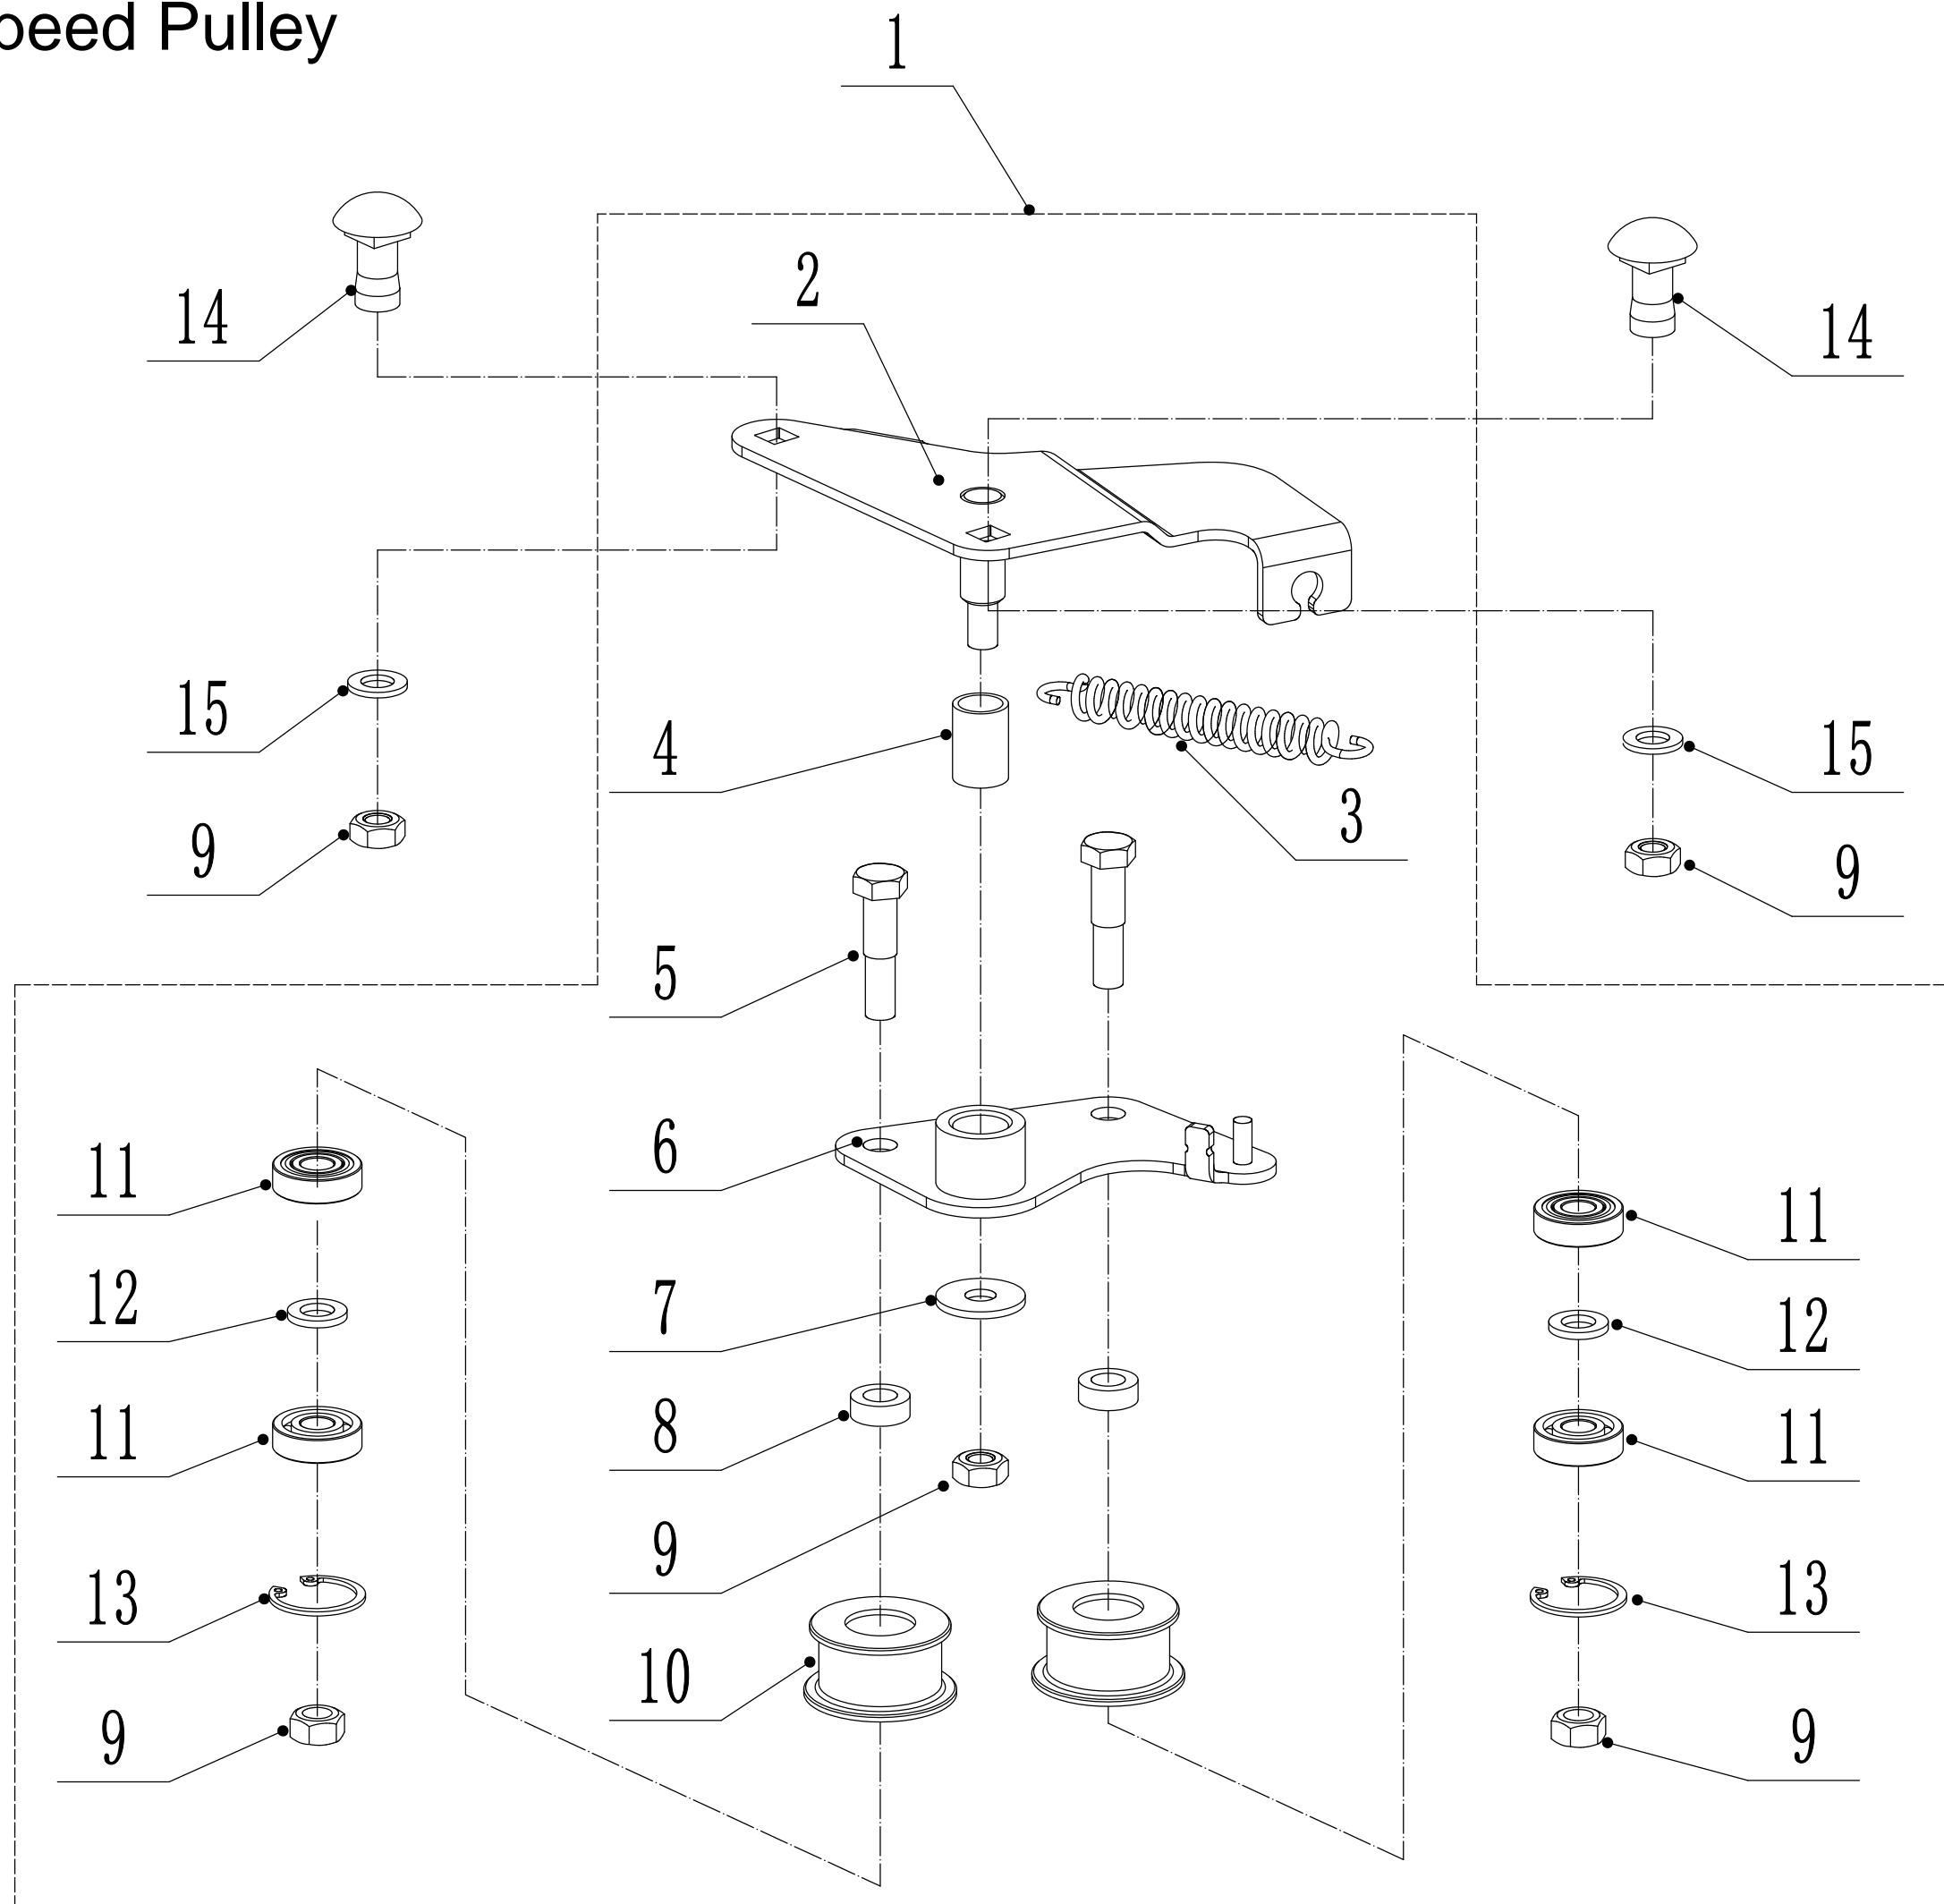

# 6 Handle And Controls

<b>Part 6 - Grasscatcher Spare parts</b>		
<b>No.</b>	<b>ID Zboží</b>	<b>Název</b>
1	5020501020S/49	Handle
2	GM56E010000081	Handle Sheath
3	5320511030S/40	Clutch Lever Weldment
4	5320503020S/40	Brake Lever Weldment
5	5020501030S	Control Box Upper Cover
6	5380508010	Speed Control Grip
7	0106003013	Screw - ST2.9x13
9	0108006060	Screw - M6x60
10	GM48H010000020	throttle cover
11	5020501040S	Control Box Lower Cover
12	LH194-1225	Brake Cable
13	BS120-1140	Clutch Calbe
14	0113040018	Screw
15	4560116010	Nylon circlip
16	40E0109000	Pressing Cable Bracket
18	0202006000	Lock Nut
19	5360505010K	Speed Control Bracket
20	0108006030	Cross Slot bolt
21	YJQD/504	Button Start Assembly
22	0202006000	Lock Nut-M6
23	TX130-1060-A	Speed Control Cable
25	0301005000	Flat Washer
26	0104005008	Screw - M5x8
27	4510114030	Fix Cap
28	GM48S000000100	Connecting Bolt
29	GM56A100400000	Lock Lever
30	0801008025	Axis Pin - 8x25
31	GM56A100000040/04	Spacer
32	GM56A100000050/01	Spacer
33	GM48S030200000	Tooth Disc Kit
34	0203008000	Lock Nut - M8

# 8 Variable Speed Pulley

<b>Part 8- Grasscatcher Spare parts</b>		
<b>No.</b>	<b>ID Zboží</b>	<b>Název</b>
1	Y095040	Tensional Pully Assembly
2	5040114010/02	Tensional Arm Bracket
3	4820114010	Spring
4	4820112010	Nylon Bush
5	5340131010/02	Tensional Pulley Bolt
6	5040115010/02	Tensional Arm Weldment
7	0302008000	Big Flat Washer
8	5340129010/02	Spacer1
9	0202008000	Lock Nut - M8
10	5340128010	Tensional Pulley
11	609/2RS	Bearing
12	5340130010/02	Spacer2
13	1001024000	Check Ring For Shaft
14	0107008020	Square Neck Bolt
15	0301008000	Flat Washer