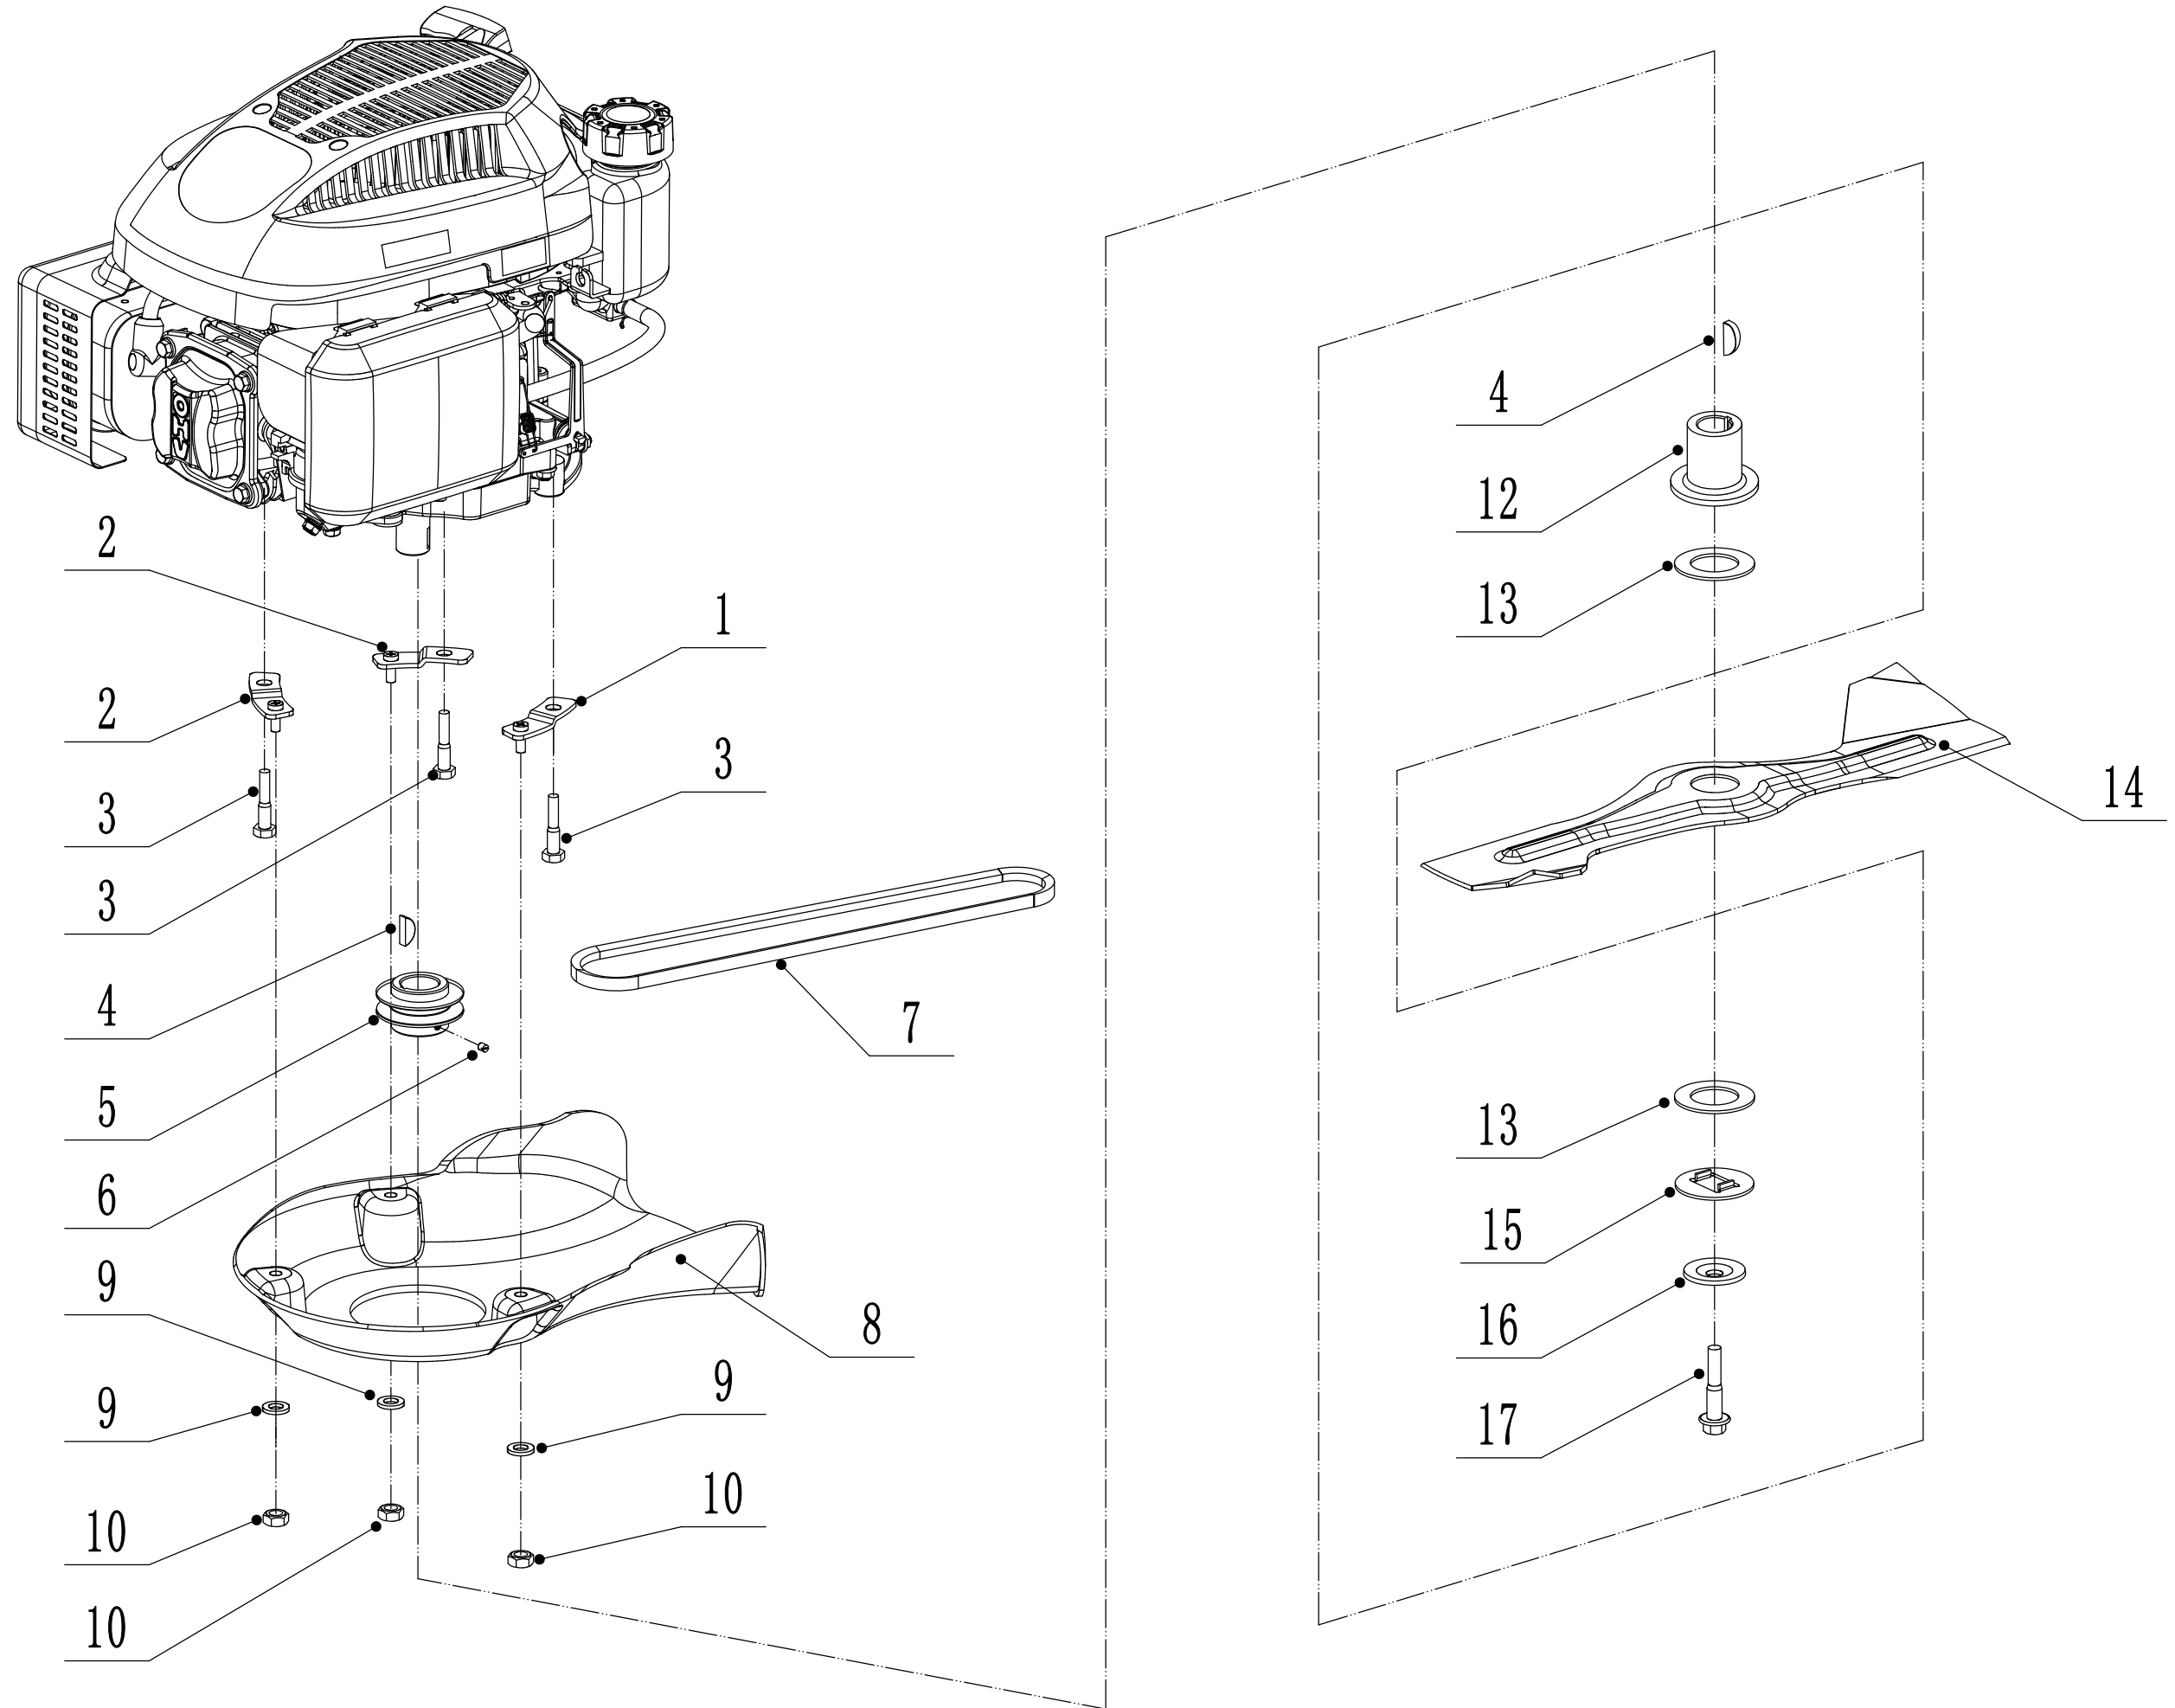

3 Blade System

Part 3 - Grasscatcher Spare parts		
No.	ID Zboží	Název
1	5360111010/02	Engine Washer 1
2	5360112010/02	Engine Washer 2
3	5320115010	Screw - M3/8x16x25
4	4510401010	Key
5	4560402040/02	Engine Pulley
6	0105006006	Screw - M6x6
7	5620133010S	V Belt - V10x835 30°
8	5040102010	Belt Shield
9	0302006000	Big Flat Washer
10	0202006000	Lock Nut - M6
12	5320404020/02	Adapter
13	5310402010	Friction Washer
14	5020405010A	Big wing Blade
15	5310404010/02	Lock Disc
16	5310406010/04	Dish Washer
17	5320405011	Central Bolt - 3/8-24x55