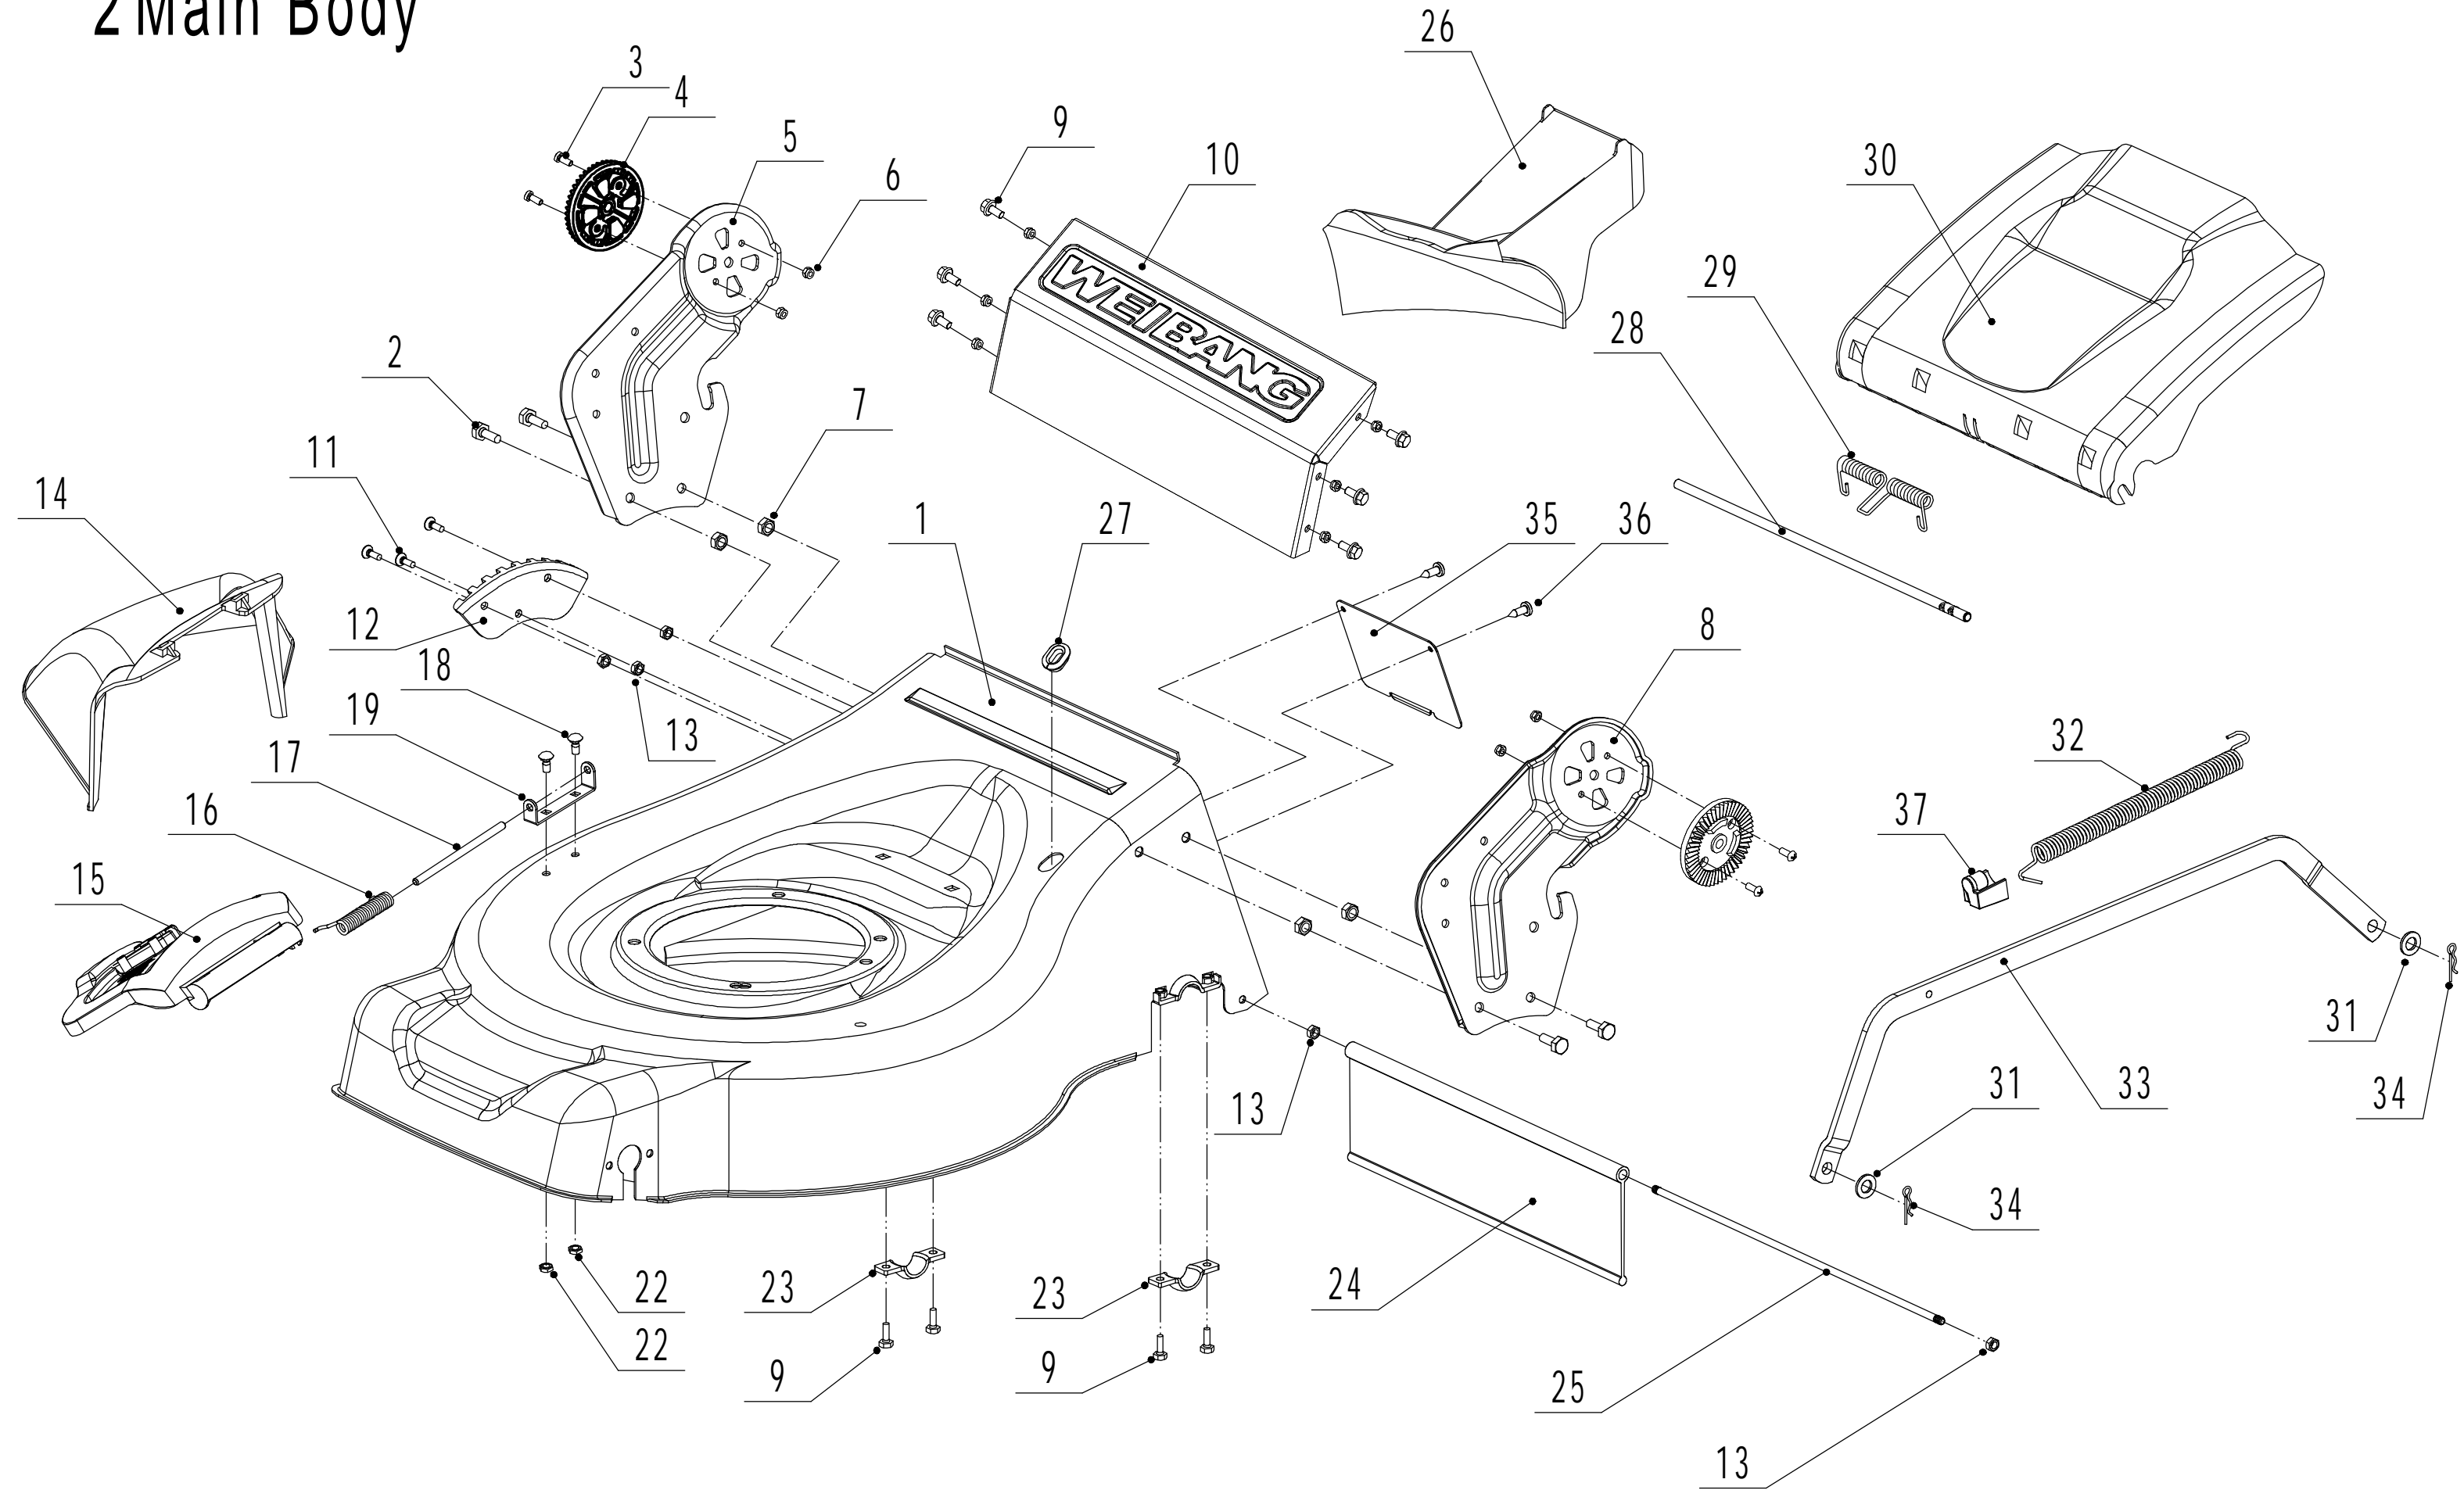

# 2 Main Body

<b>Part 2 - Grasscatcher Spare parts</b>		
<b>No.</b>	<b>ID Zboží</b>	<b>Název</b>
1	5040101015/49	Chassis
2	0102008016	Bolt - M8x16
3	0104005012	Screw - M5x12
4	AVSA000000040/22	Tooth Disc
5	4560112010K/40	Right Handle Bracket
6	0202005000	Lock Nut - M5
7	0202008000	Lock Nut - M8
8	4560111010K/40	Left Handle Bracket
9	0102006012	Bolt - M6x12
10	5040111030/49	Connector
11	0104006016	Screw - M6x16
12	4560110010/01	Graduator
13	0202006000	Lock Nut - M6
14	5040108010	Side Discharge Deflector
15	5040107012	Side Discharge Cover Kit
16	5020119010	Spring - Side Discharge Cover
17	5020120010/02	Pivot - Side Discharge Cover
18	0107006014	Square Neck Bolt
19	5020118010/02	Side Discharge Cover Bracket
22	0204006000	Lock Nut - M6
23	5320114020/01	Upper Bearing Bracket
24	5040113010	Trailing Flap
25	5040112010/02	Pivot - Trailing Flap
26	5040104010	Mulching Plug
27	5360122010	Rubber Ring
28	5040106010/02	Pivot - Rear Cover
29	5360118010	Spring - Grass Bag Flap
30	5040105010	Grass Bag Flap
31	0301010000	Flat Washer
32	WB2100020102/01	Connecting Rod Spring
33	5040109050/40	Connecting Rod
34	5320333010	Spring Clip
35	5360105010D/49	Shield
36	0106004009	St Screw - ST4.2x9.5
37	4560109012	Spring Bracket

# 3 Blade System

<b>Part 3 - Grasscatcher Spare parts</b>		
<b>No.</b>	<b>ID Zboží</b>	<b>Název</b>
1	5360111010/02	Engine Washer 1
2	5360112010/02	Engine Washer 2
3	5320115010	Screw - M3/8x16x25
4	4510401010	Key
5	4560402040/02	Engine Pulley
6	0105006006	Screw - M6x6
7	5620133010S	V Belt - V10x835 30°
8	5040102010	Belt Shield
9	0302006000	Big Flat Washer
10	0202006000	Lock Nut - M6
12	5320404020/02	Adapter
13	5310402010	Friction Washer
14	5020405010A	Big wing Blade
15	5310404010/02	Lock Disc
16	5310406010/04	Dish Washer
17	5320405011	Central Bolt - 3/8-24x55