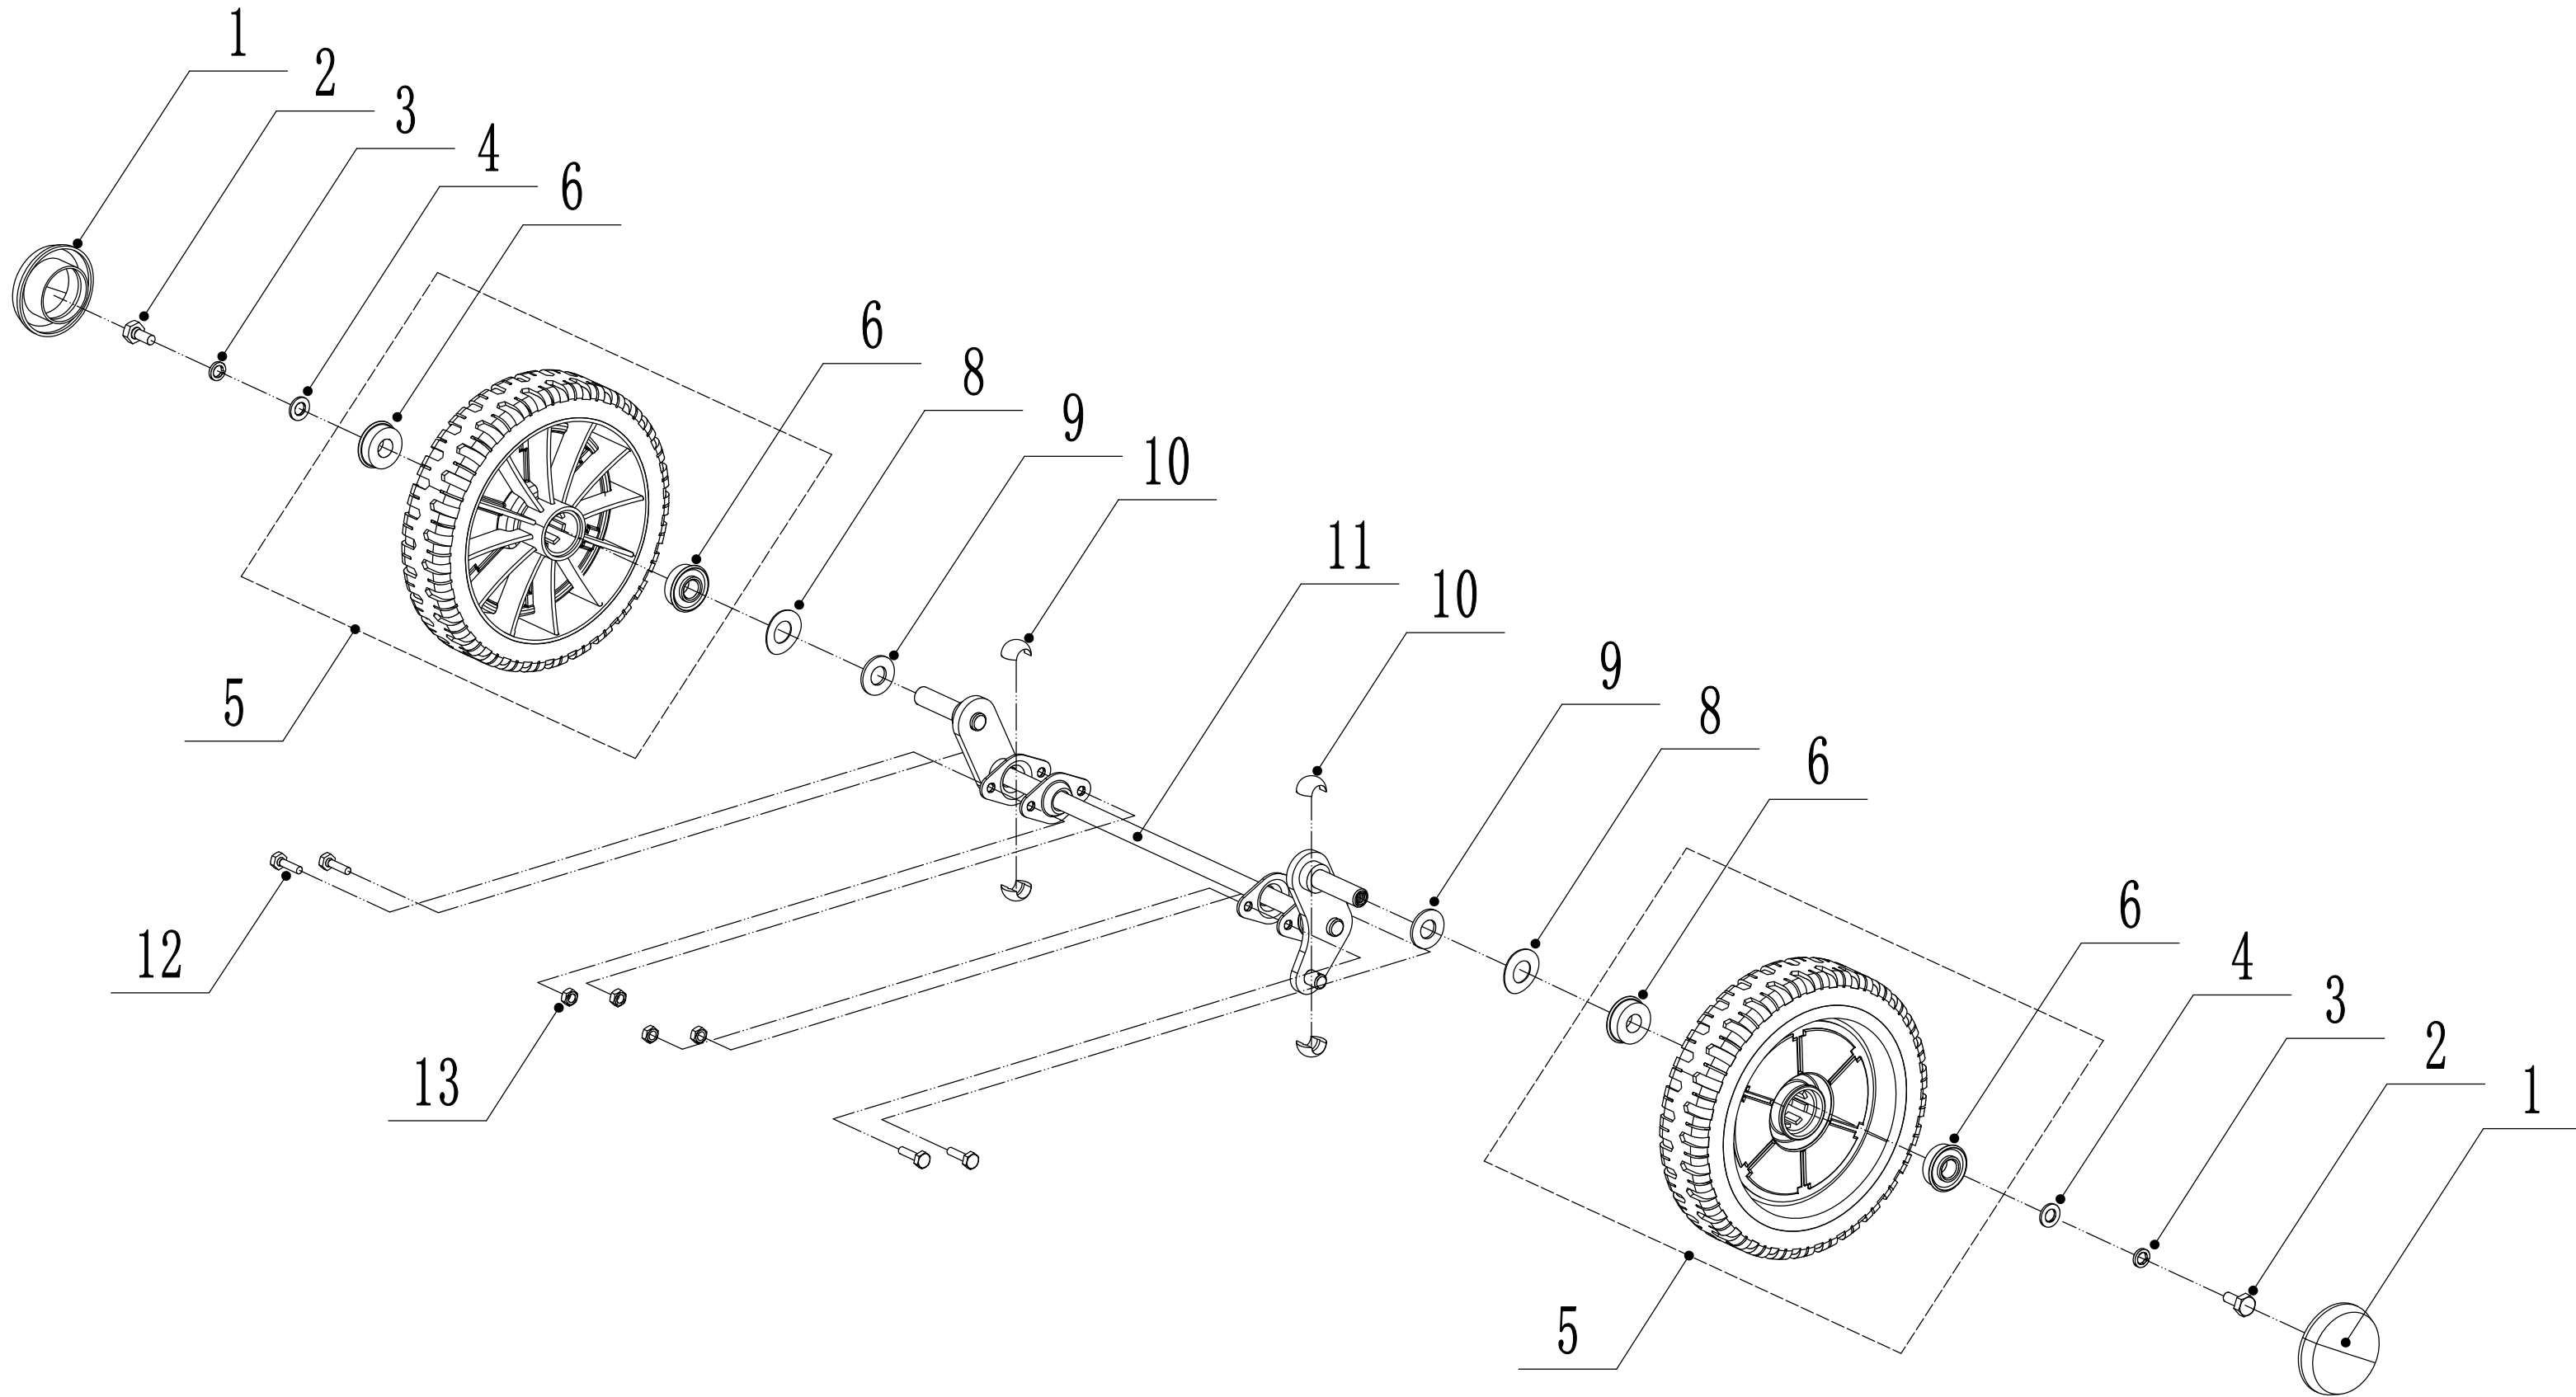

# 3 Blade System

<b>Part 3 - Grasscatcher Spare parts</b>		
<b>No.</b>	<b>ID Zboží</b>	<b>Název</b>
1	5360111010/02	Engine Washer 1
2	5360112010/02	Engine Washer 2
3	5320115010	Screw - M3/8x16x25
4	4510401010	Key
5	4560402040/02	Engine Pulley
6	0105006006	Screw - M6x6
7	5620133010S	V Belt - V10x835 30°
8	5040102010	Belt Shield
9	0302006000	Big Flat Washer
10	0202006000	Lock Nut - M6
12	5320404020/02	Adapter
13	5310402010	Friction Washer
14	5020405010A	Big wing Blade
15	5310404010/02	Lock Disc
16	5310406010/04	Dish Washer
17	5320405011	Central Bolt - 3/8-24x55

# 4 Front Axle

<b>Part 4 - Grasscatcher Spare parts</b>		
<b>No.</b>	<b>ID Zboží</b>	<b>Název</b>
1	5310214010	Wheel Cap
2	0101008015	Bolt - M8x15
3	0401008000	Spring Washer
4	0301008000	Flat Washer
5	5310212010/40	Wheel
6	5310213010	Bearing
8	5310211010/02	Spacer
9	5310210010/02	Wheel Axis Spacer
10	5310209010	Spherical Bearing
11	5040201020/01	Front Axle Welding
12	0102006012	Bolt - M6x12
13	0202006000	Lock Nut - M6