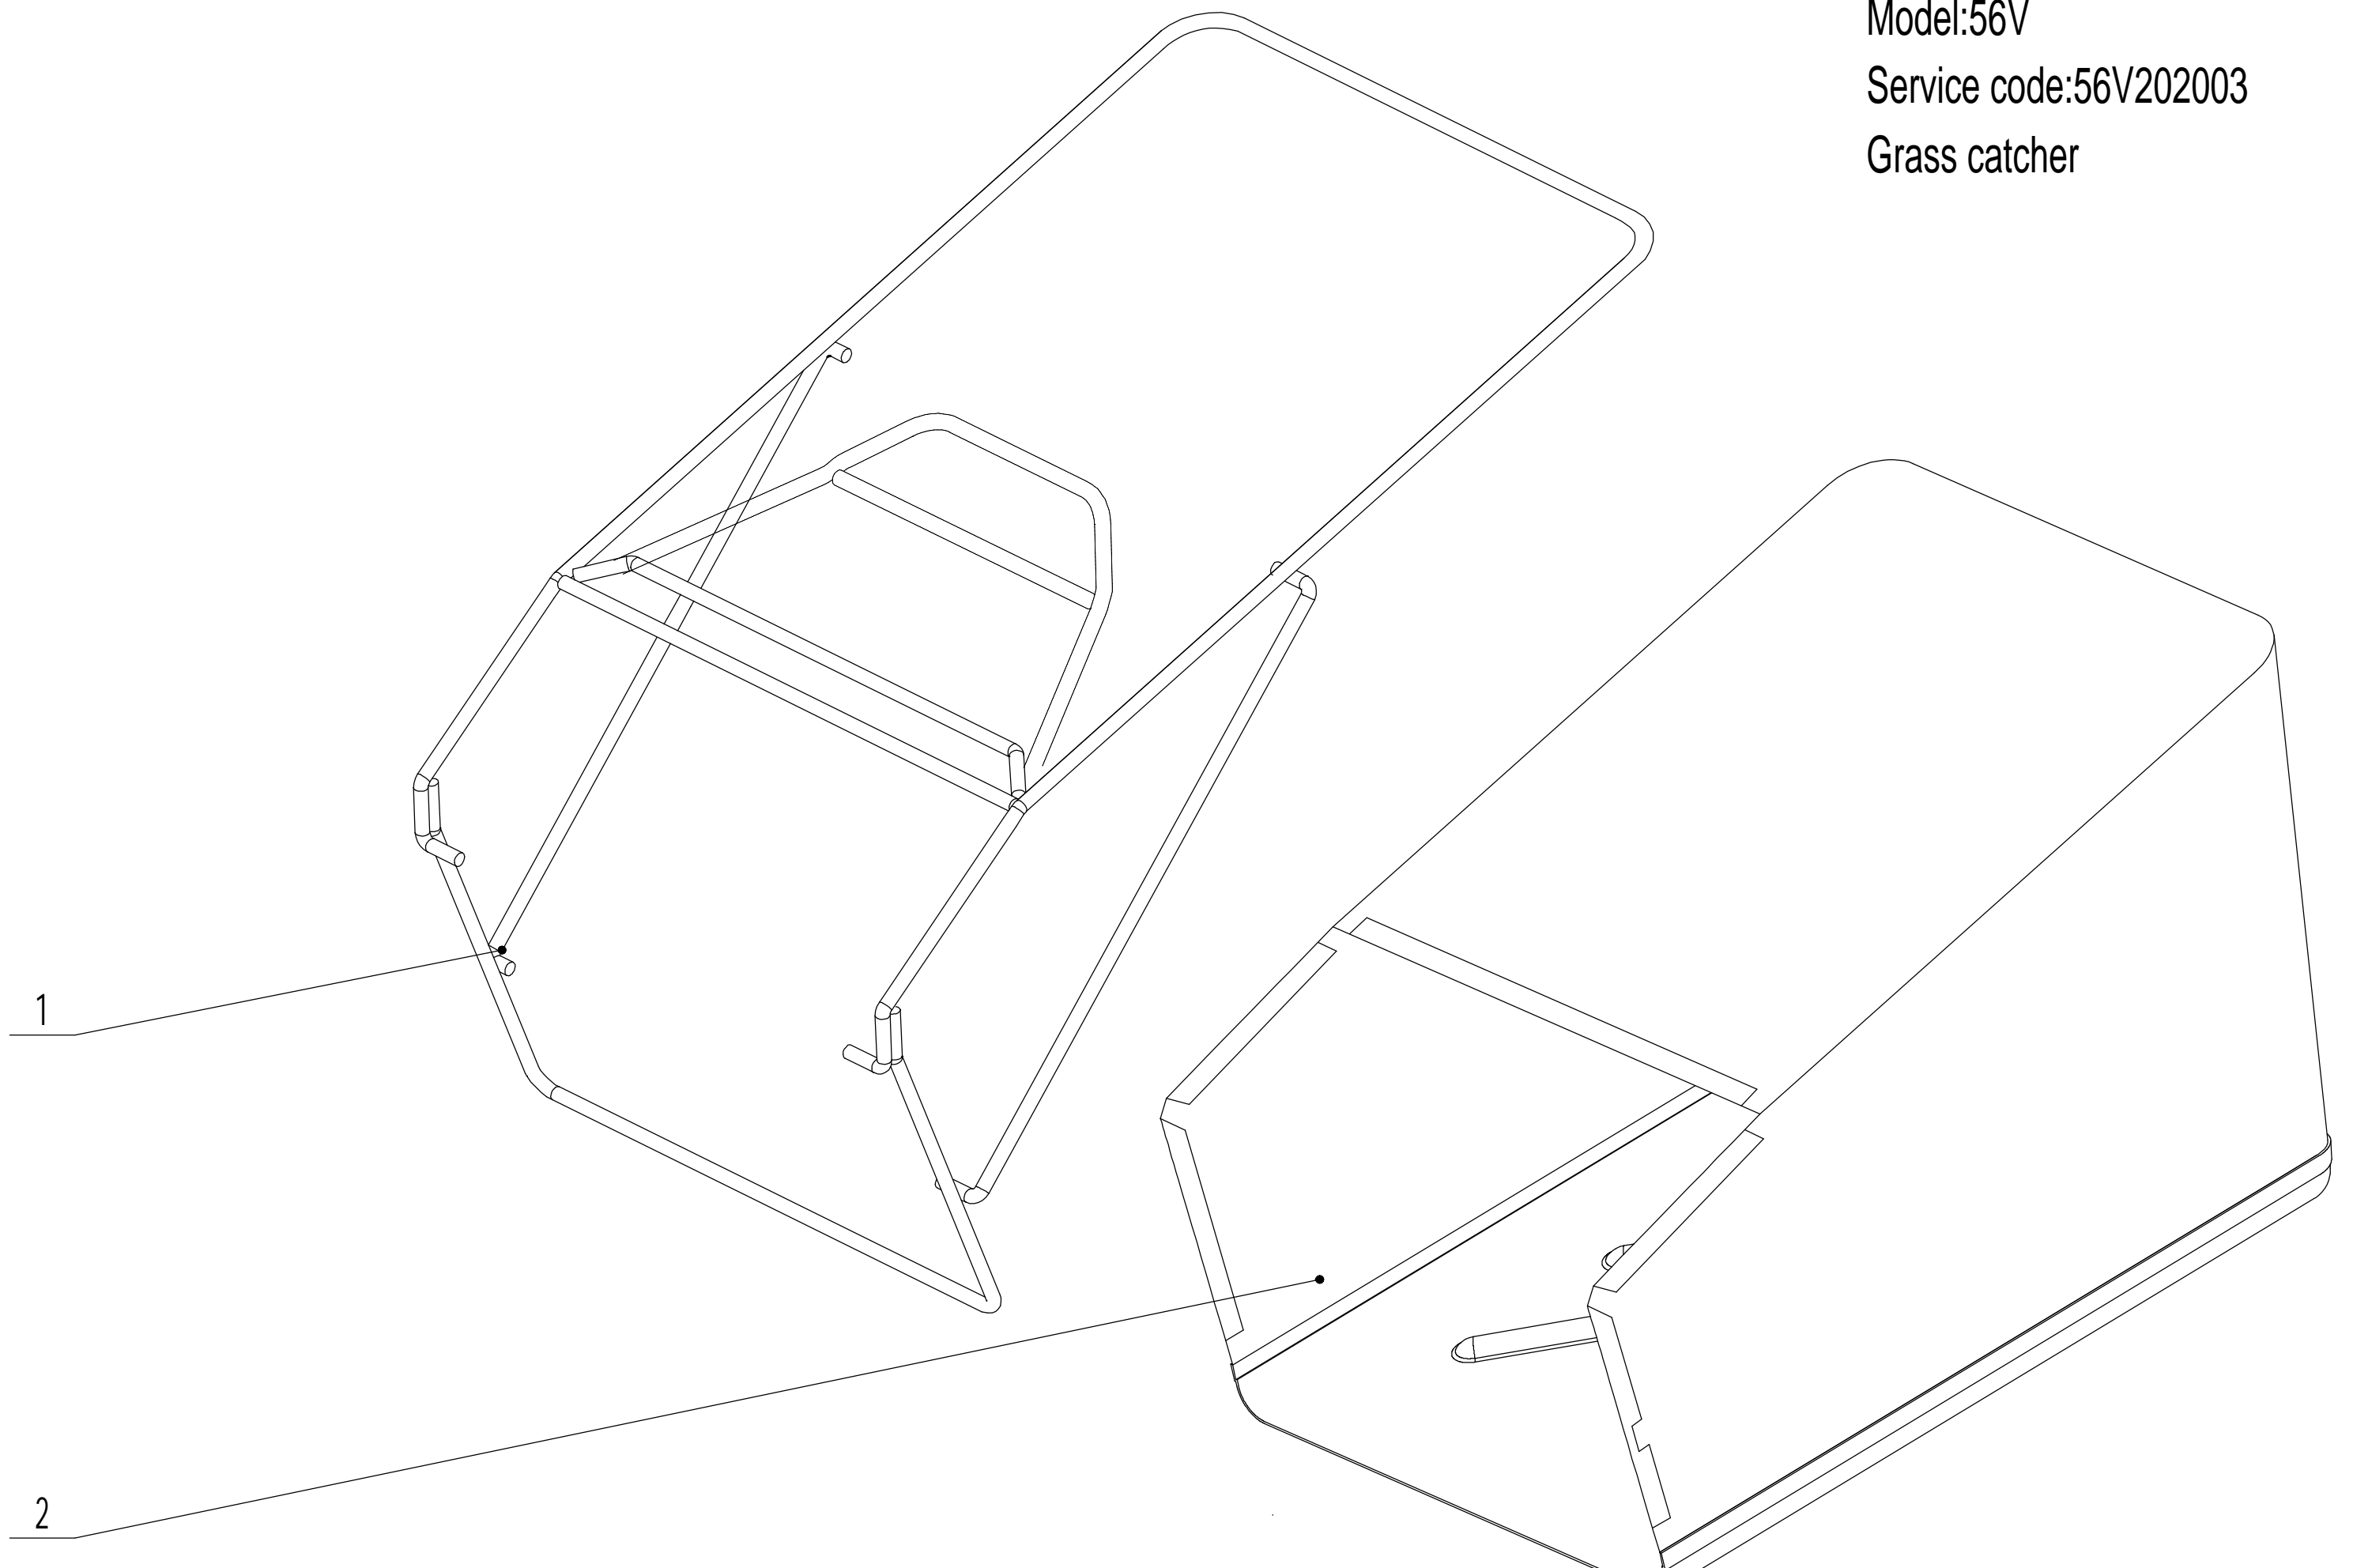

Model:56V

Service code:56V202003

Grass catcher

Part 8 - Grasscatcher - Spare Parts		
No.	ID Zboží	Název
1	GM56A050100000A/22	Frame
2	GM56A050200000A/84	Grass Bag