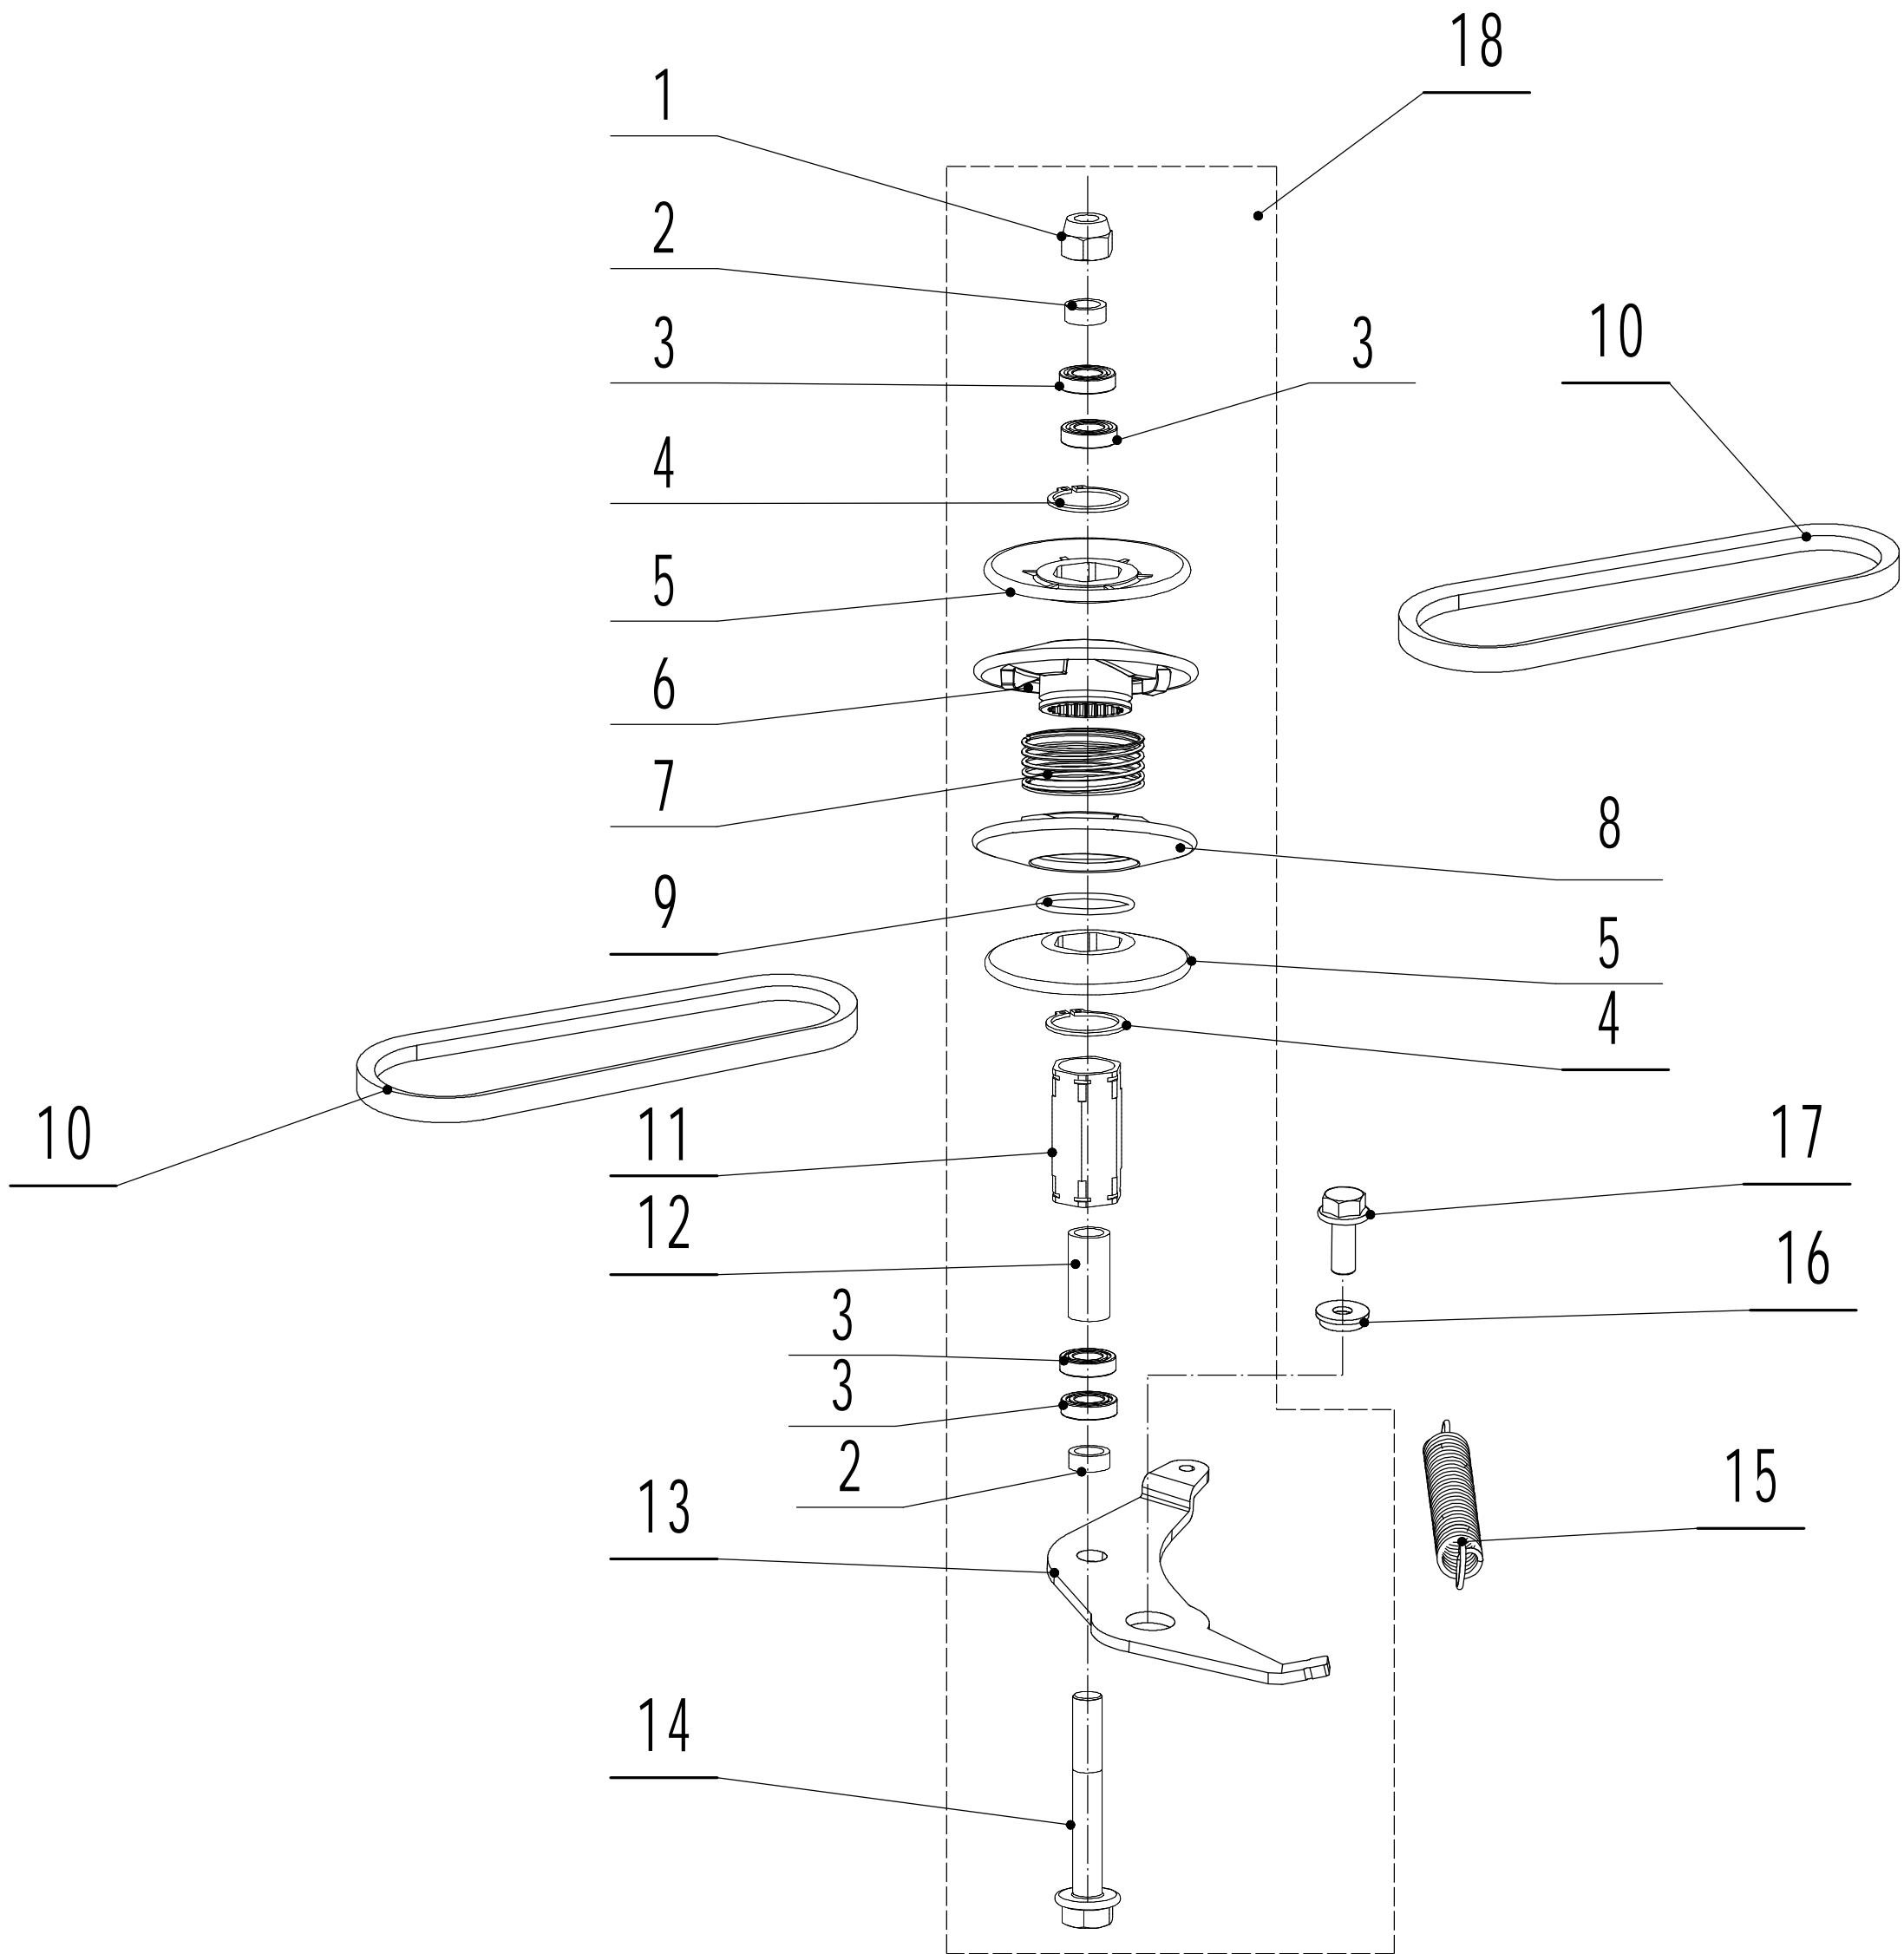

Model:56V  
Service code:56V202003  
Handle and controls

<b>Part 7 - Handle and Controls - Spare Parts</b>		
<b>No.</b>	<b>ID Zboží</b>	<b>Název</b>
1	GM56E010000010/22	Upper Handle
2	GM56E010000081	Handle Sheath
3	5320511030S/40	Clutch Lever
4	5320503020S/40	OPC Lever
5	0202006000	Lock Nut - M6
6	LH189-1410	Clutch Cable
7	BS122-1390	OPC Cable
8	5380510010	Grip - Throttle Lever
9	0106003013	Screw - ST2.9x13
10	5380508010	Grip - Speed Lever
11	0104005008	Cross Head Bolt - M5x8
12	0301005000	Washer - M5
13	5020501030S	Control Cover - Upper
14	5360506011	Bolt
15	GM56E010300001	Frame - Speed Control
16	0202005000	Lock Nut - M5
17	5380512010	Frame - Throttle Control
18	0108006050	Screw - M6x50
19	0108006060	Screw - M6x60
20	5020501040S	Control Cover - Lower
21	0113040018	Screw
22	ZD3/190	Cable Tie - 3x190mm
23	YM100-1478-B	Throttle Cable
24	TX176-1325	Speed Cable
25	0301006000	Washer - M6
26	4510511010/01	Hook - Starter Rope

Tensional part

<b>Part 9 - Variable Speed Pulley - Spare Parts</b>		
<b>No.</b>	<b>ID Zboží</b>	<b>Název</b>
1	0202010000	Lock Nut - M10
2	GM56A020000030/02	Spacer
3	61800/2RS	Bearing - 61800/2RS
4	1001024000	External Circlip - 24mm
5	GM56A020000010	Pulley Half - Fixed
6	GM56A020100010	Pulley Half - Movable
7	GM56A020100020	Tension Spring
8	GM56A020100040	Pulley Half - Movable
9	GM56A020100030	Check ring
10	VB5609/535G	Belt - 9*535
11	GM56A020000040/02	Sleeve - Splined
12	GM56A020000060/02	Spacer
13	GM56A020000070/02	Bracket
14	GM56A020000090	Bolt - M10x70
15	GM56A000000060/02	Spring
16	GM56A020000080/02	Bush
17	0102008020A	Bolt - M8x20
18	Y27ZJJG01	Variable Speed Pulley Assy