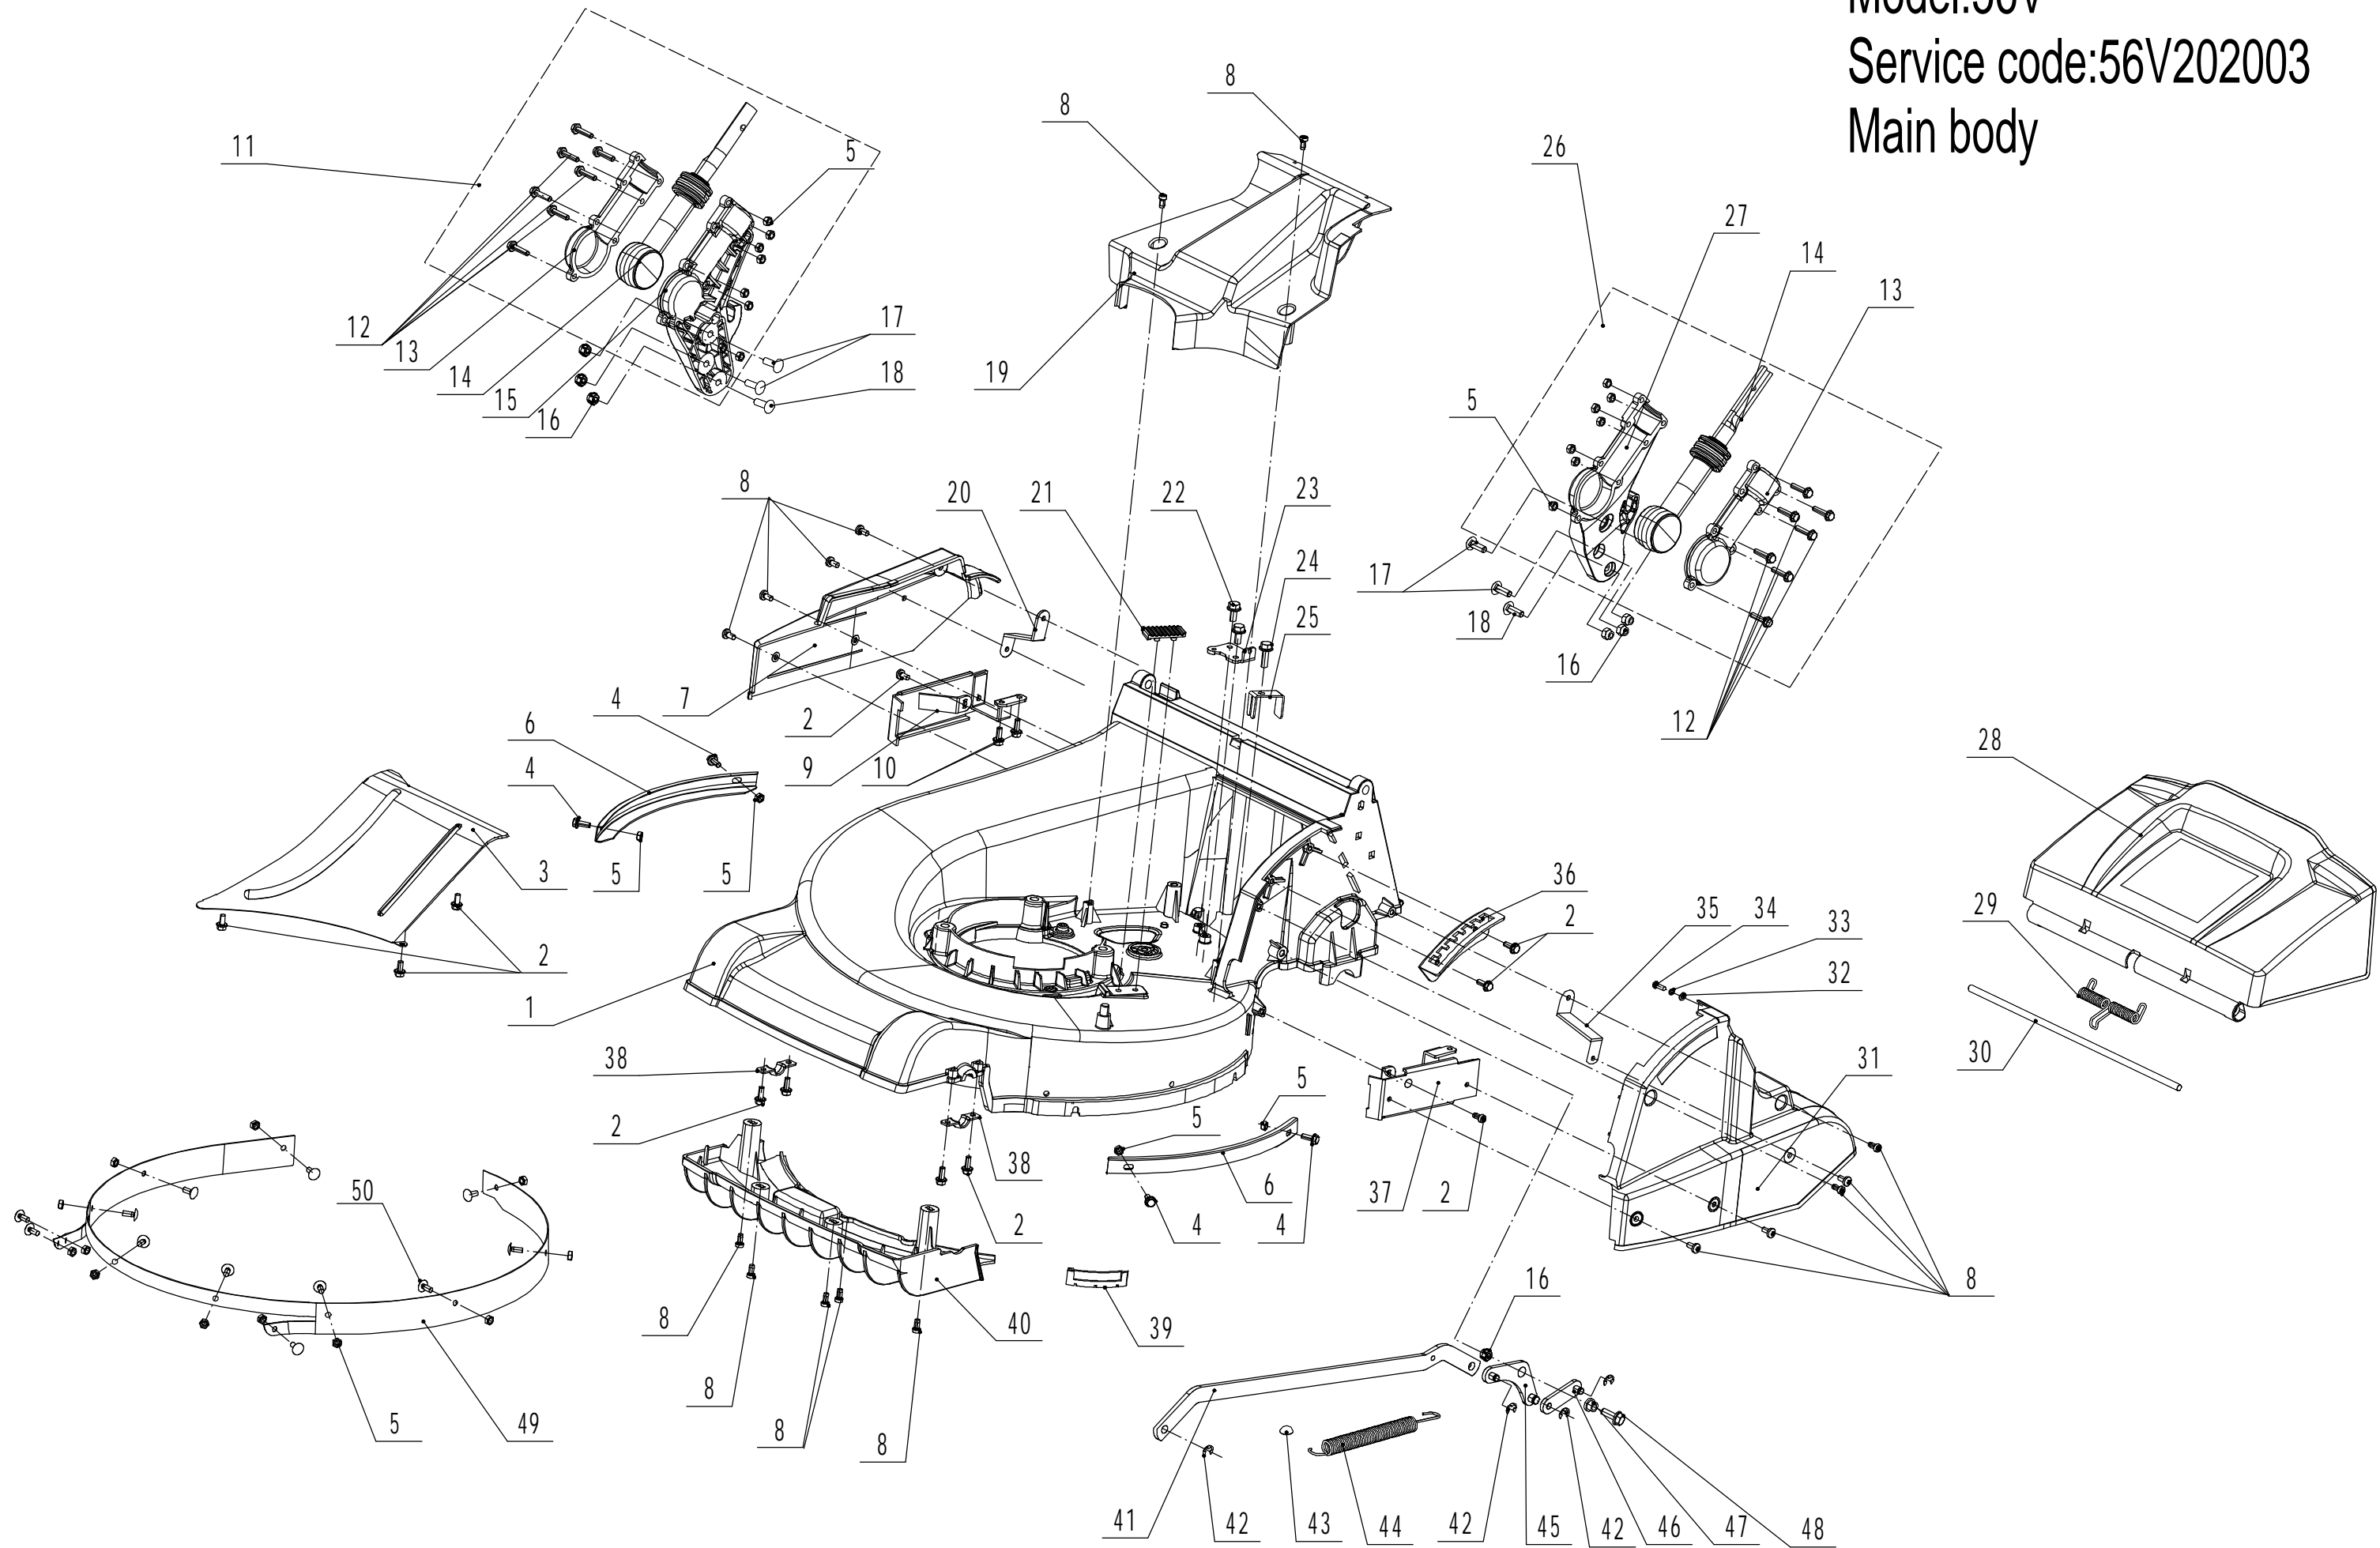

Model:56V  
Service code:56V202003  
Main body

<b>Part 2 - Main Body - Spare Parts</b>		
<b>No.</b>	<b>ID Zboží</b>	<b>Název</b>
1	GM56A00000010/49	Deck Shell - 48cm
2	4820104010	Bolt - M6x12
3	GM56A000000130/49	Lower Deflector
4	0102006010	Bolt - M6x10
5	0202006000	Lock Nut - M6
6	GM56A000000230/40	Protection Plate
7	GM56A000000120	Right Side Shield
8	4820122010	Screw - M6x12
9	GM56A040000000/22	Right Side Shield Support Plate
10	0102006020A	Bolt - M6x20
11	GM56F040000000A/40	AVS Bracket Assy - R/H
12	0101006025	Bolt M6x25
13	GM56F020000020/40	AVS Cover
14	GM56F020100000	AVS Block
15	GM56F040000011/40	AVS Bracket - R/H
16	0202008000	Lock Nut - M8
17	4510513010/01	Bolt - M8x25
18	0107008020	Bolt - M8x20
19	GM56A000000170	Belt Cover
20	GM56A000000110/22	Right Side Shield Bracket
21	GM56E000000010	Plate
22	0102006016	Bolt - M6x16
23	GM56A000000080/22	Cable Bracket
24	0102008020A	Bolt - M8x20
25	GM56A000000061/02	Pressing Plate
26	GM56F020000000A/40	AVS Bracket Assy - L/H
27	GM56F020000011/40	AVS Bracket - L/H
28	GM56A000000100	Flap - Grass Bag
29	5380106010	Rear Cover Spring
30	GM56A000000220/01	Rear Cover Pivot
31	GM56A000000090	Left Side Shield
32	0401005000	Spring Washer - M5
33	0301005000	Plain Washer - M5
34	0104005016	Screw - M5x16
35	GM56A000000180/22	Left Side Shield Bracket
36	GM56A000000070/01	Graduator - Height Adjuster
37	GM56A080000000/22	Left Side Shield Support Plate
38	4820208010/01	Bearing Holder
39	GM56E000000040	Plug
40	GM56A000000210	Grass Guide
41	GM56A000000020/40	Rod - Height Adjuster
42	1301008000	E-Clip - 8mm
43	4820307011	Domed Grip Washer
44	GM56A000000040/02	Spring - Height Adjuster
45	GM56A070100000/02	Arm - Inner
46	GM56A070200000/02	Arm - Outer
47	GM56A000000160/02	Spacer
48	0102008055	Flange Bolt - M8x55
49	GM56A000000030B1/40	Deck Liner
50	0109006014	Screw - M6x14