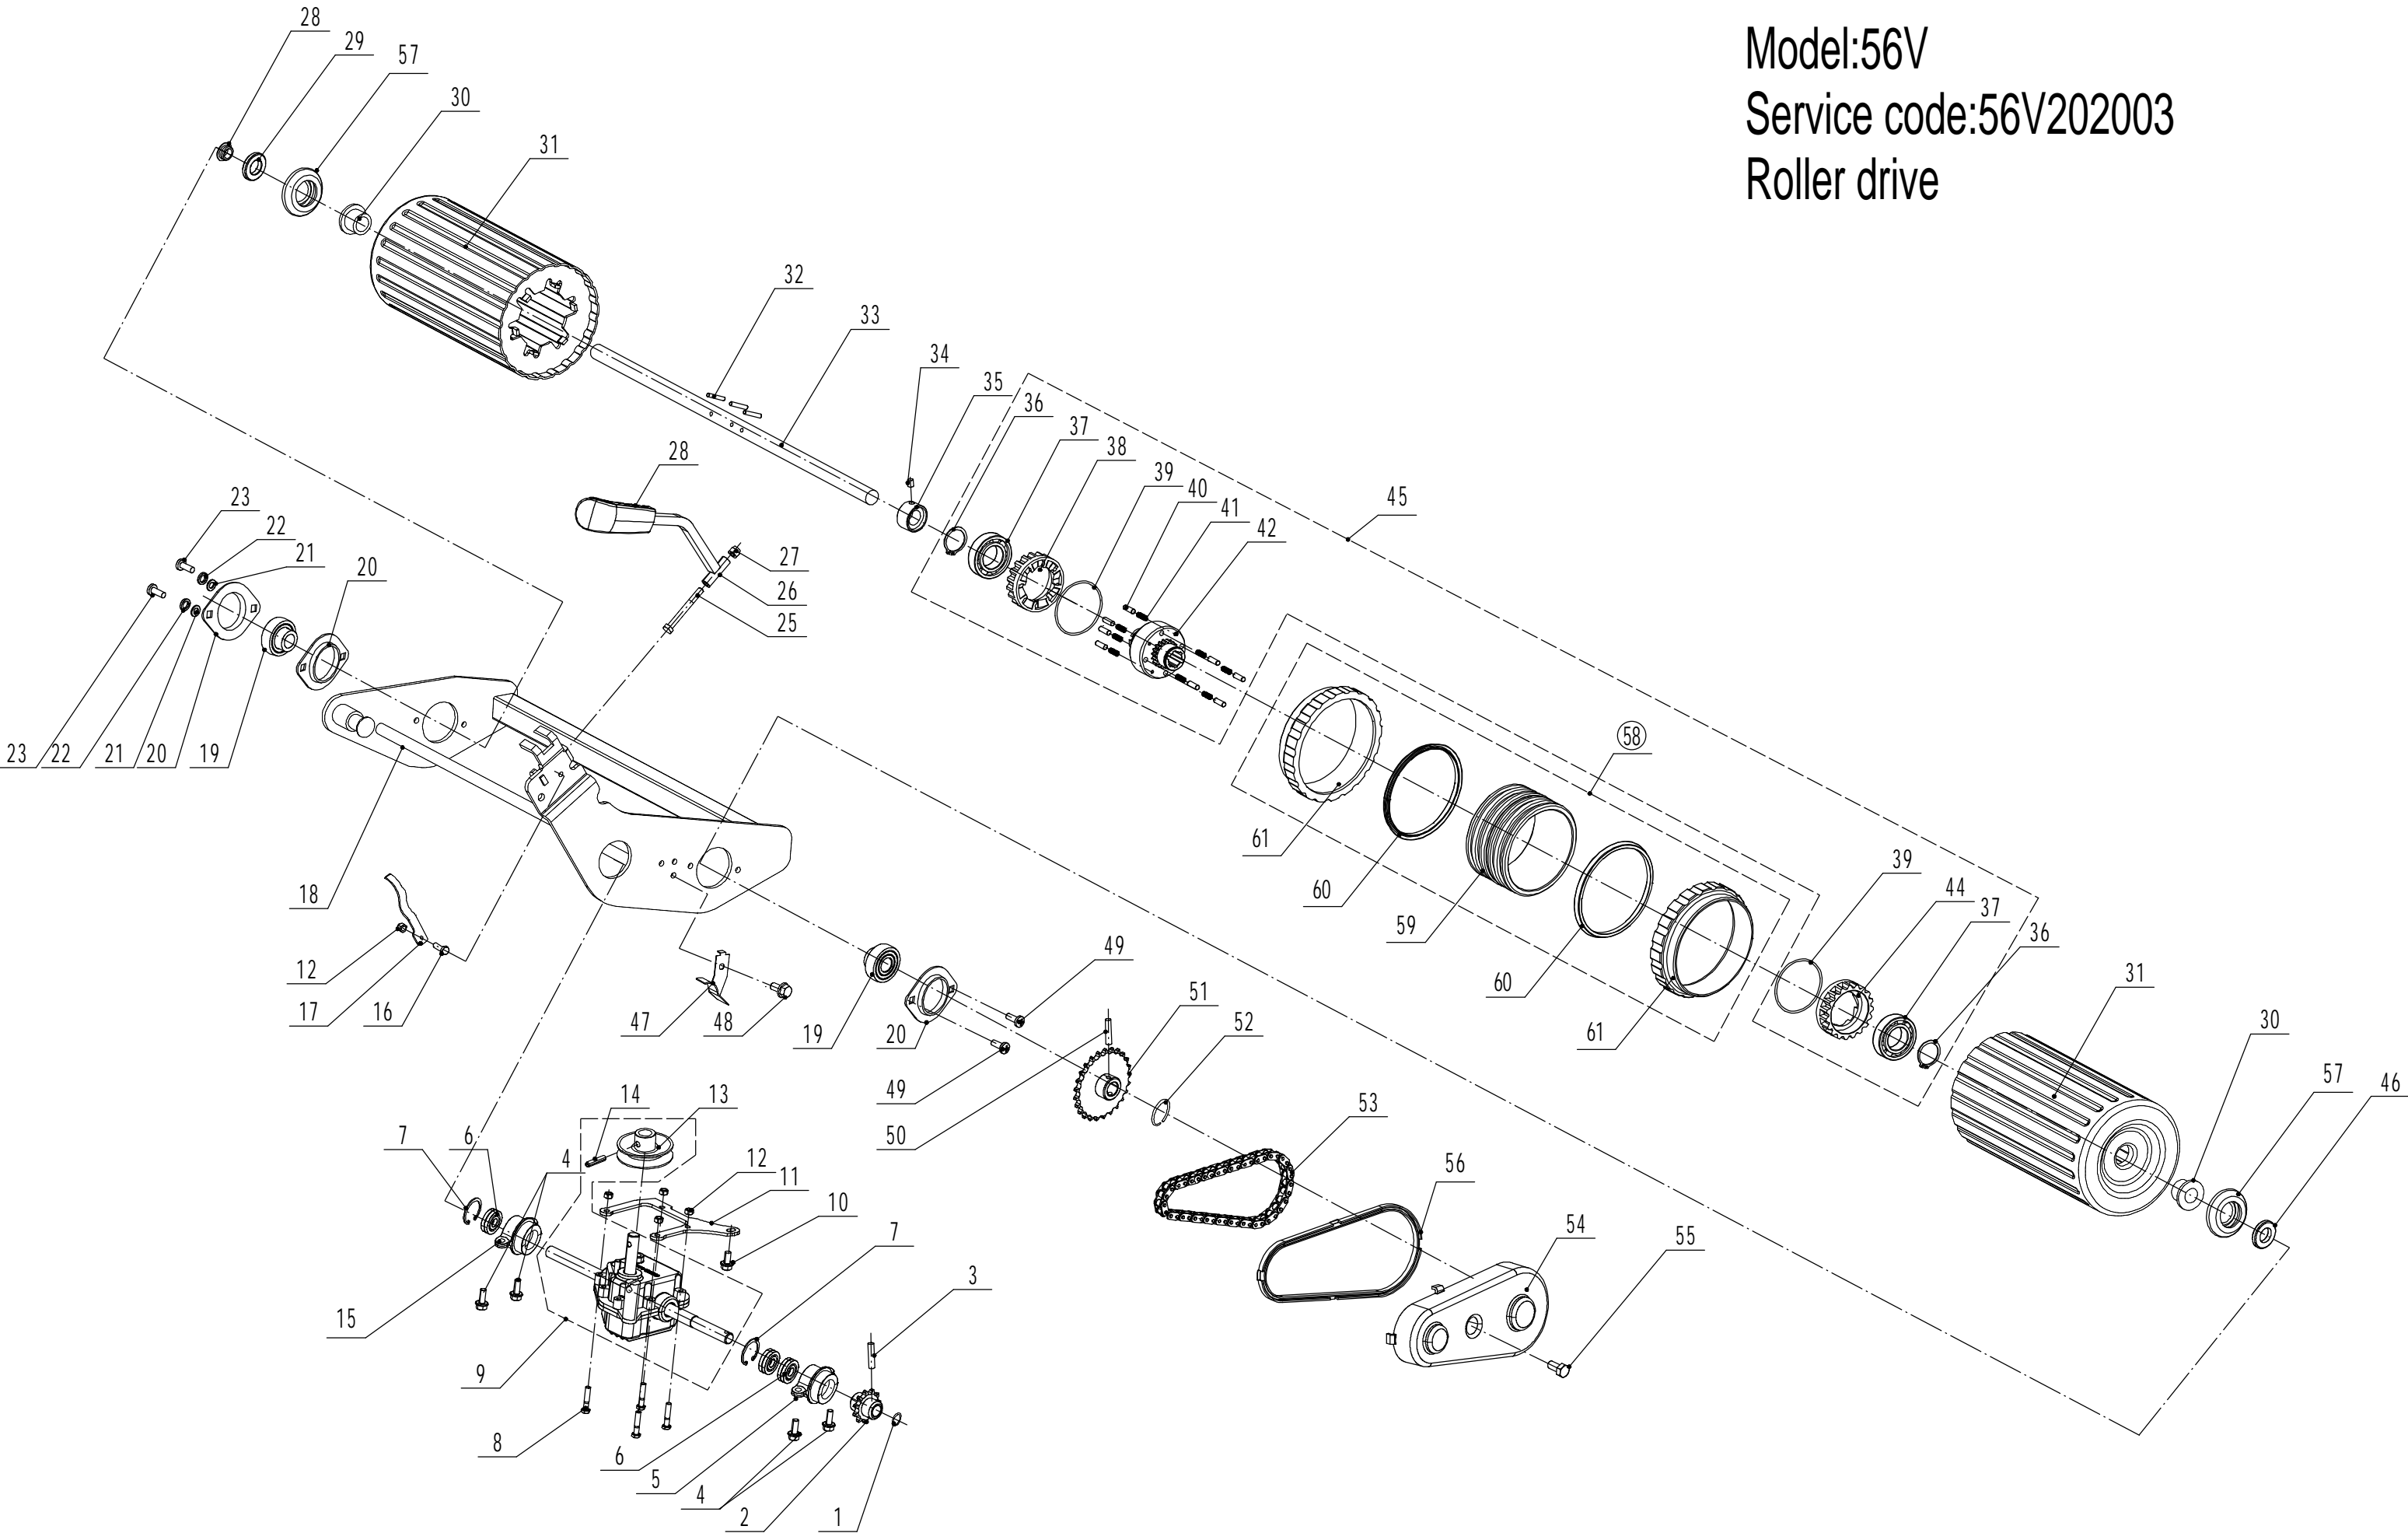

Model:56V
Service code:56V202003
Roller drive

Part 5 - Roller Drive - Spare Parts		
No.	ID Zboží	Název
1	GM56A060000021	Circlip
2	GM56A060000020	Sprocket
3	GM56A060000022	Spring Pin
4	4820104011	Bolt - M6x15
5	GM56A060300010	Bearing Bracket - L/H
6	R8	Bearing
7	0901028000	Internal Circlip - 28mm
8	0101005025	Bolt - M5x25
9	Y205600	Transmission
10	4820104010	Screw - M6x12
11	GM56A060000100/02	Bracket
12	0204005000	Lock Nut - M5
13	5020308020	Pulley - Transmission
14	0701005020	Spring Pin
15	GM56A060600010	Bearing Bracket - R/H
16	0101005016	Bolt - M5x16
17	GM56A060000010/04	Spring
18	GM48A050200000/22	Roller Frame
19	UB202	Bearing - UB202
20	PFL203	Bearing Bracket
21	0301006000	Plain Washer - M6
22	0401006000	Spring Washer - M6
23	0101006012	Bolt - M6x12
24	0101006055	Bolt - M6x55
25	GM56A060101000/40	Lever - Height Adjuster
26	0202006000	Lock Nut - M6
27	GM56A060100010	Handle - Height Adjuster
28	GM56A060000120	Plug - Bearing
29	GM56A060000090/02	Spacer
30	GM56A060000080	Sliding- bearing
31	GM56A060400000/40	Roller Half - 56cm
32	HQ000000230	Pin
33	GM56A060500010/02	Roller Shaft -56cm
34	0105006008	Grub Screw - M6x8
35	GM56A060500060/02	Collar
36	1001025000	External Circlip - 25mm
37	6005/2RS	Bearing - 6005/2RS
38	GM56A060500050	right disc
39	1401053002	O-Ring - 53x2
40	GM56A060500030	Pin
41	GM56A060500040	Spring
42	GM56A060501000	pin bracket
44	GM56A060500020	left disc
45	Y27DXQZC01	Ratchet Assy
46	GM56A060000070/02	Spacer
47	GM56A060000050/04	Spring - Chain Tension
48	0102006010	Flange Bolt - M6x10
49	4820122010	Bolt - M6x12
50	GM56A060000051	Pin
51	GM56A060000060	Sprocket
52	GM56A060000052	C-Clip
53	06B0146	Chain
54	GM56A060000040/22	Cover - Chain

Part 5 - Roller Drive - Spare Parts		
No.	ID Zboží	Název
55	0102006030	Flange Bolt - M6x30
56	GM56A060000045	Sealing strip
57	GM56A060000130	Dust-proof ring
58	GM56ASA01	Sealing kit
59	GM56F050000070	Roller sealing base
60	GM56F050000080	Sealing ring
61	GM56F050000060	Sealing cover