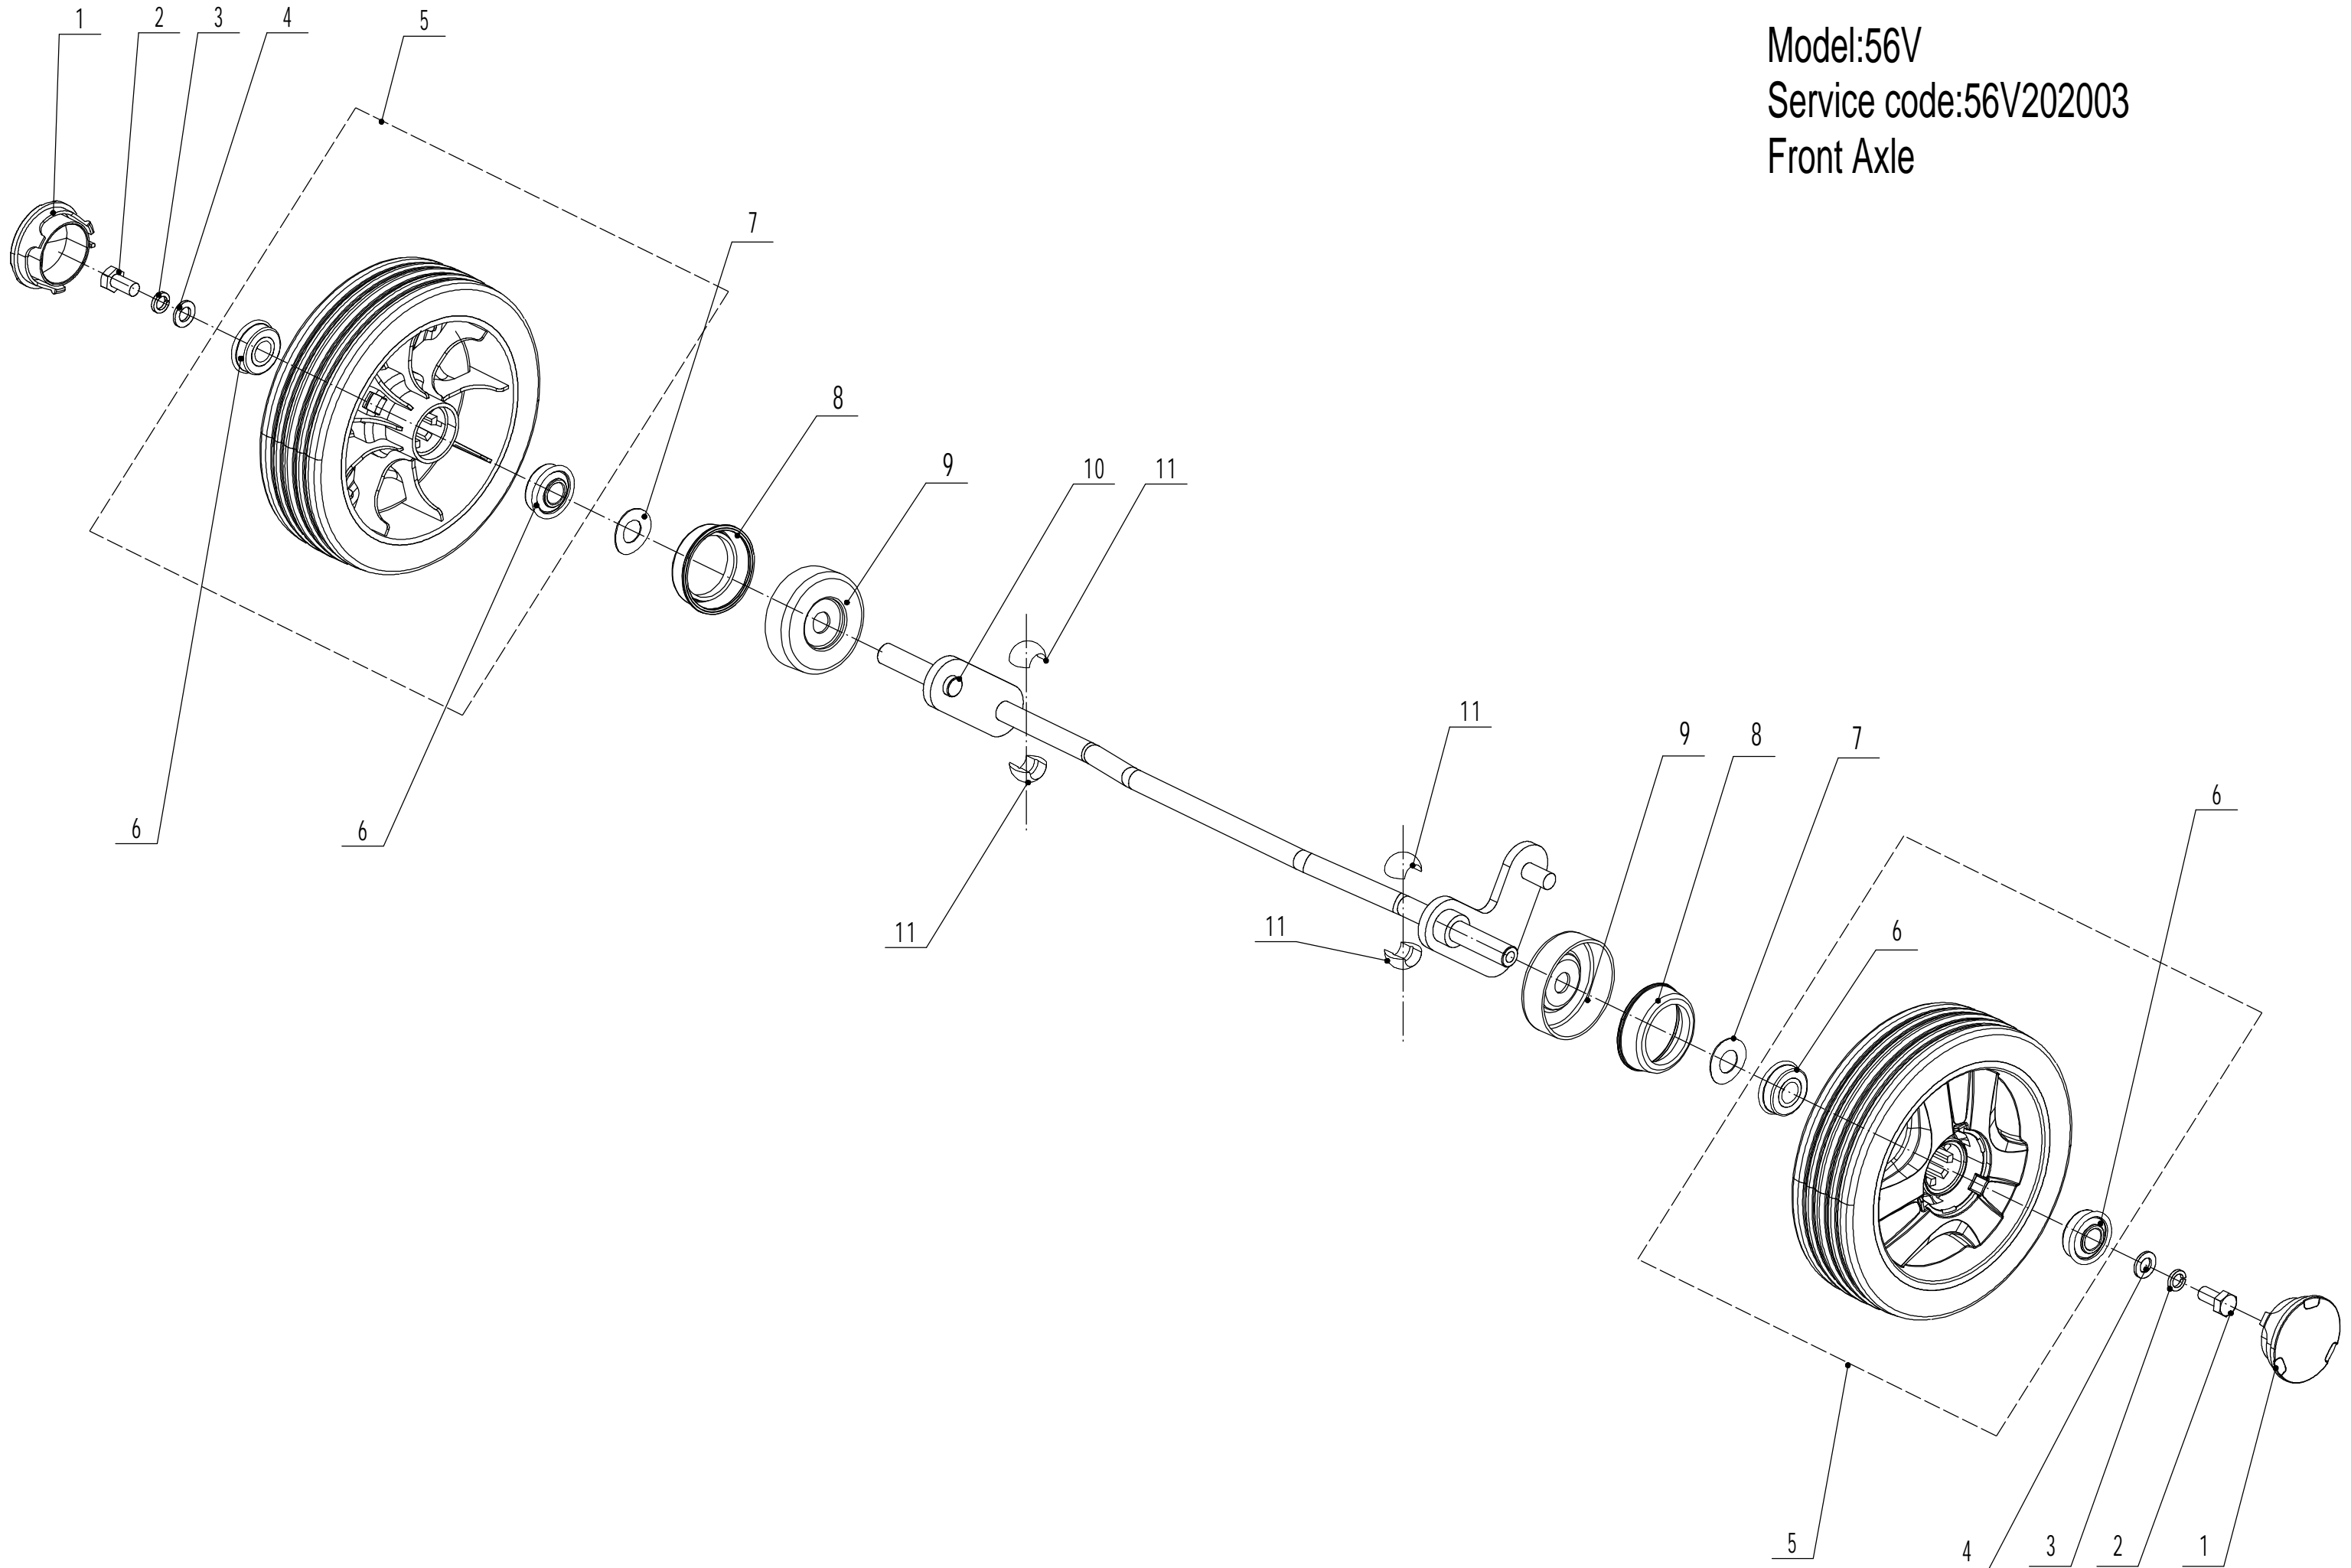

Model:56V  
Service code:56V202003  
Front Axle

<b>Part 4 - Front Axle - Spare Parts</b>		
<b>No.</b>	<b>ID Zboží</b>	<b>Název</b>
1	5380206010	Hub Cap
2	0101008016	Bolt - M8x16
3	0401008000	Spring Washer - M8
4	0301008000	Plain Washer - M8
5	GM56A010200000/40	Wheel Assembly
6	5310213010	Bearing
7	5310211010/02	Spring Washer - M12.7
8	GM48A010000010	Polyuerthane Ring
9	GM48A010000020/01	Sealing Cover
10	GM56A010100000/01	Front Axle
11	5310209010	Bearing Half - Axle