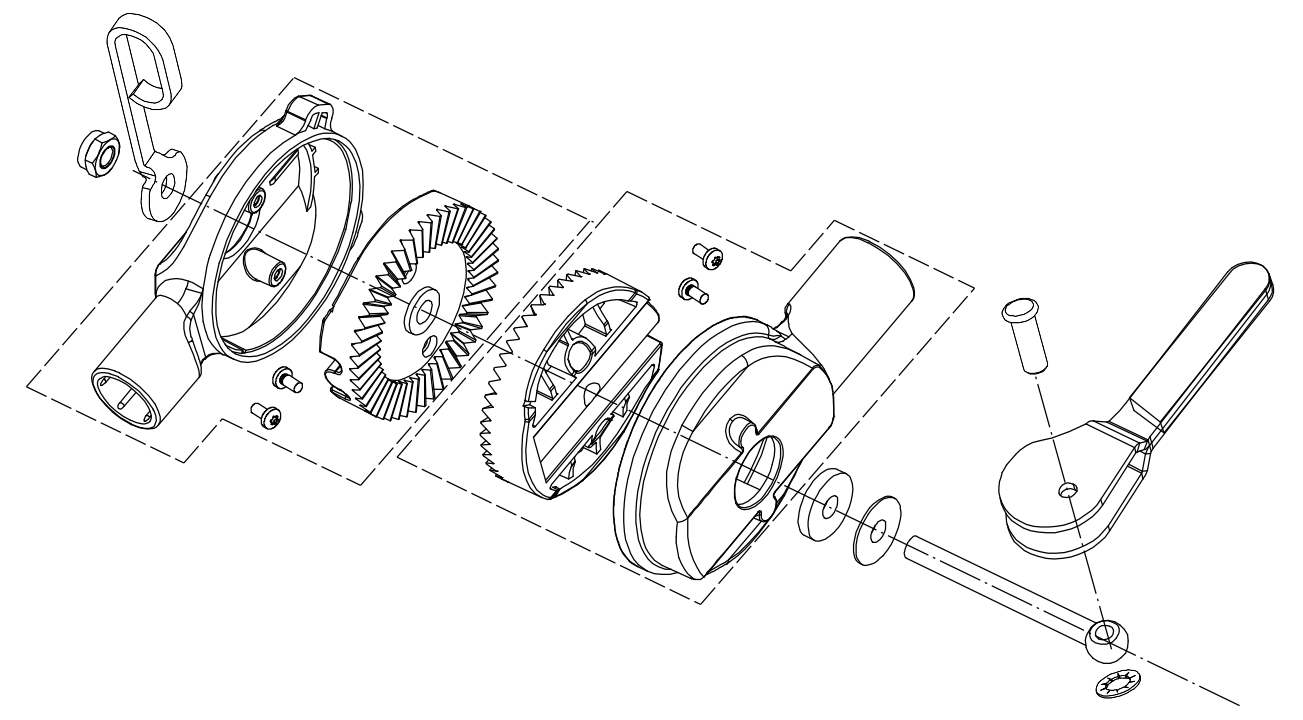

Model:56V
Service code:56V202003
Quick release

Part 6 - Quick Release - Spare Parts		
No.	ID Zboží	Název
1	0801008025	Axis Pin - 8x25
2	GM56A100400000	Lever
3	4510114030	Grip Washer
4	GM56A100000030/02	Bolt
5	GM56A100000040/04	Spacer
6	GM56A100000050/01	Spacer
7	GM56A100200000	Adjustment Assy - Outer
8	GM56A100100000	Adjustment Assy - Inner
9	GM56A100300000/40	Cable Guide
10	0203008000	Lock Nut-M8