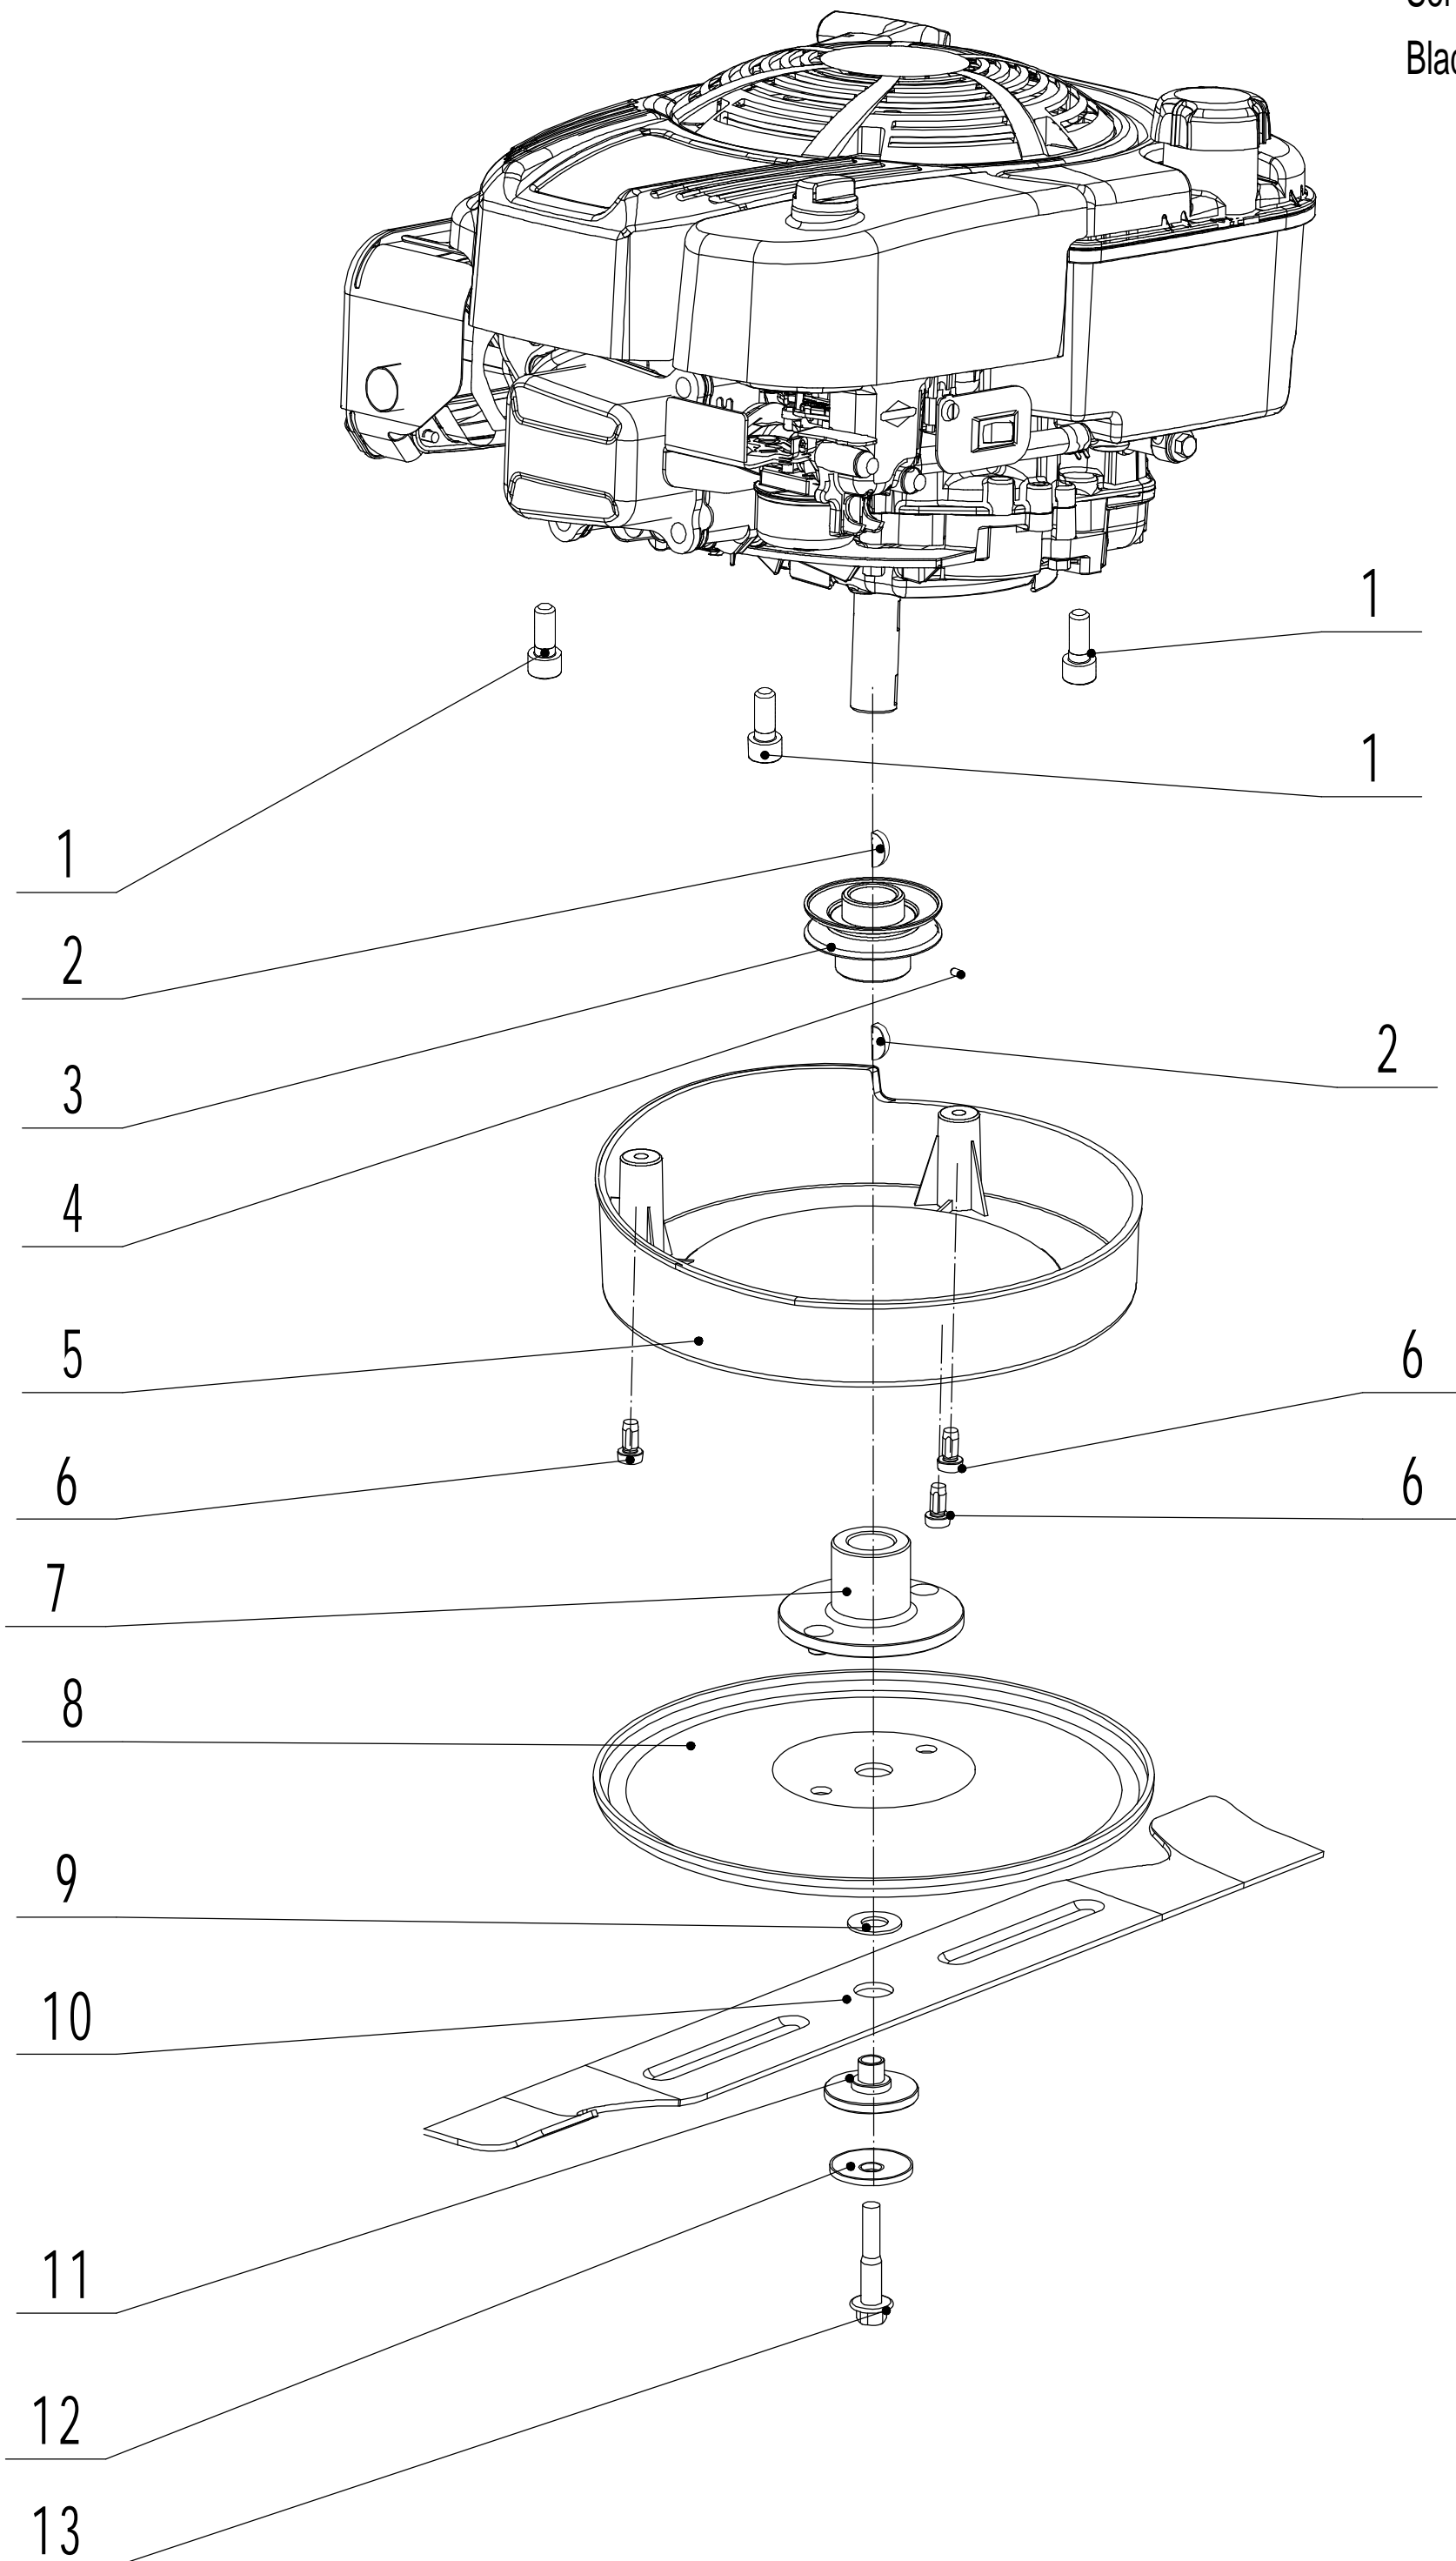

Model:56V

Service code:56V202003

Blade system

Part 3 - Blade System - Spare Parts		
No.	ID Zboží	Název
1	0103008045	Cap Head Screw
2	4510401010	Key
3	GM56A090000000/02	Engine Pulley
4	0105006008	Grub Screw - M6x8
5	GM56E000000030	Shield
6	4820106010	Screw - M6x15
7	GM56C010000000/02	Blade Boss
8	GM56C000000020/40	C.P.S. Disc
9	GM56C000000040/02	Spacer
10	GM56C000000010/22	Blade - Standard
11	GM56C000000030/02	Spacer
12	5310406010/04	Dome Washer
13	5310415010	Blade Bolt - 3/8x24x40