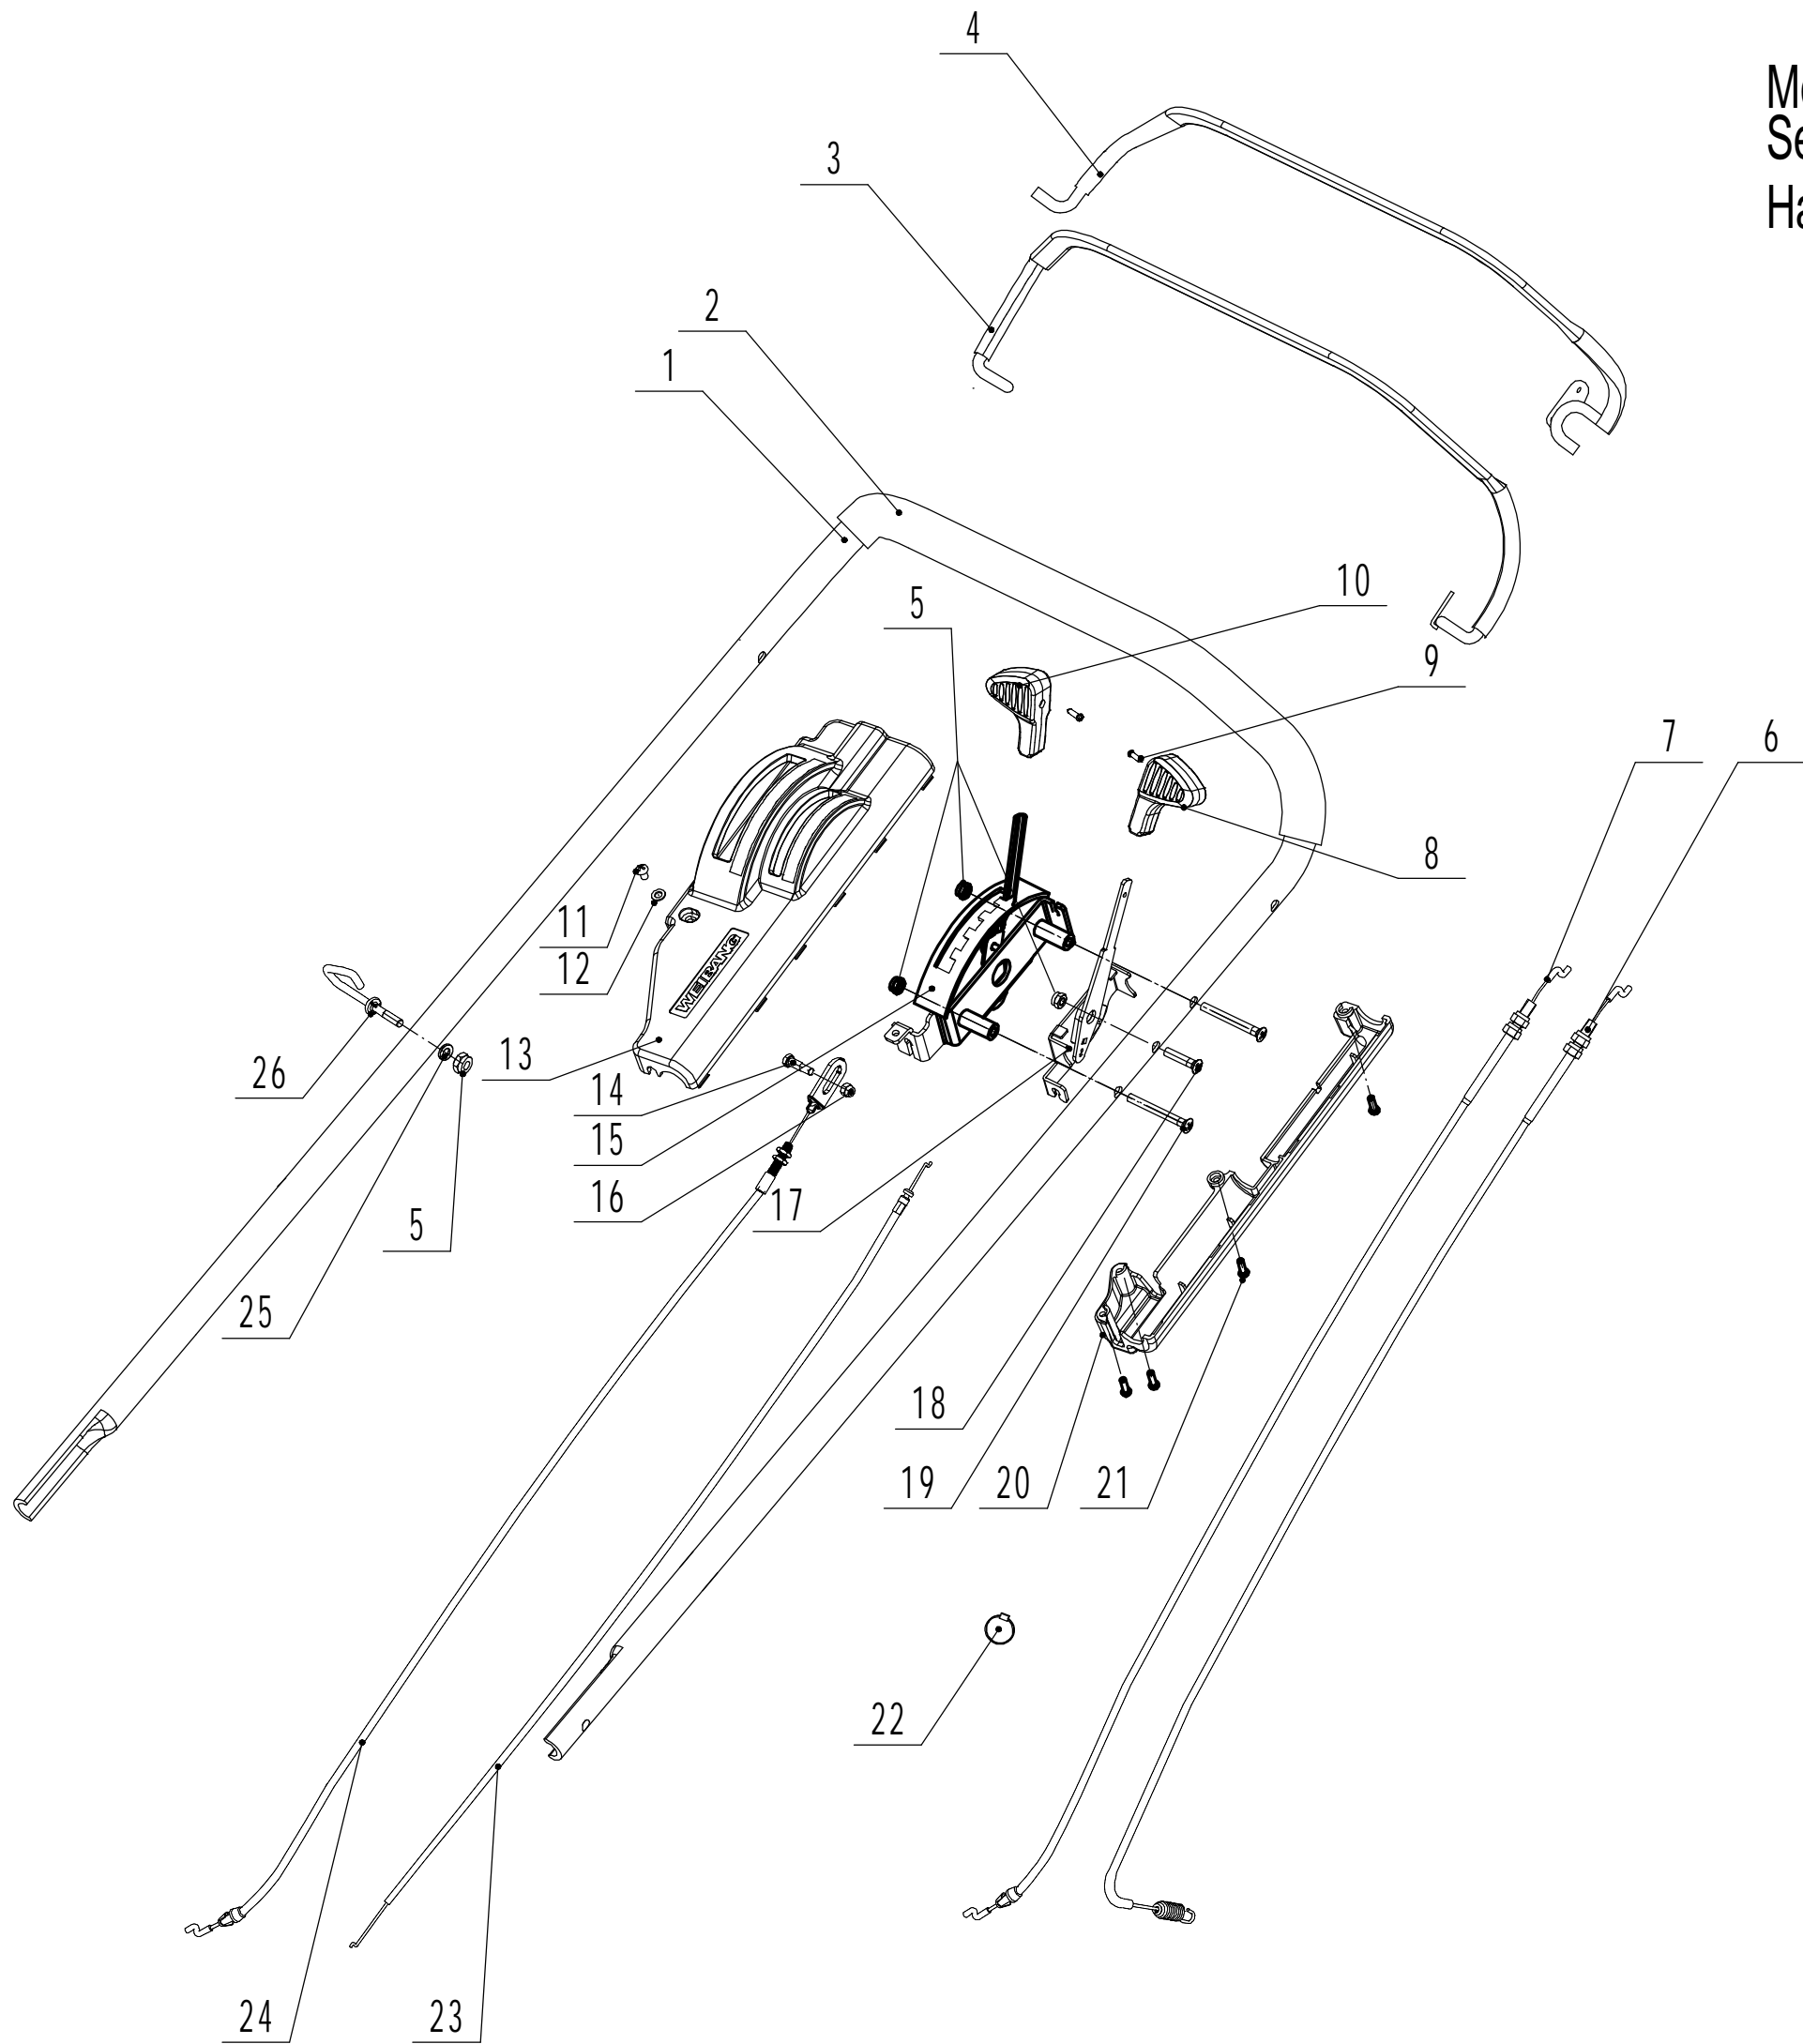

Model:56V
Service code:56V202003
Handle and controls

Part 7 - Handle and Controls - Spare Parts		
No.	ID Zboží	Název
1	GM56E010000010/22	Upper Handle
2	GM56E010000081	Handle Sheath
3	5320511030S/40	Clutch Lever
4	5320503020S/40	OPC Lever
5	0202006000	Lock Nut - M6
6	LH189-1410	Clutch Cable
7	BS122-1390	OPC Cable
8	5380510010	Grip - Throttle Lever
9	0106003013	Screw - ST2.9x13
10	5380508010	Grip - Speed Lever
11	0104005008	Cross Head Bolt - M5x8
12	0301005000	Washer - M5
13	5020501030S	Control Cover - Upper
14	5360506011	Bolt
15	GM56E010300001	Frame - Speed Control
16	0202005000	Lock Nut - M5
17	5380512010	Frame - Throttle Control
18	0108006050	Screw - M6x50
19	0108006060	Screw - M6x60
20	5020501040S	Control Cover - Lower
21	0113040018	Screw
22	ZD3/190	Cable Tie - 3x190mm
23	YM100-1478-B	Throttle Cable
24	TX176-1325	Speed Cable
25	0301006000	Washer - M6
26	4510511010/01	Hook - Starter Rope