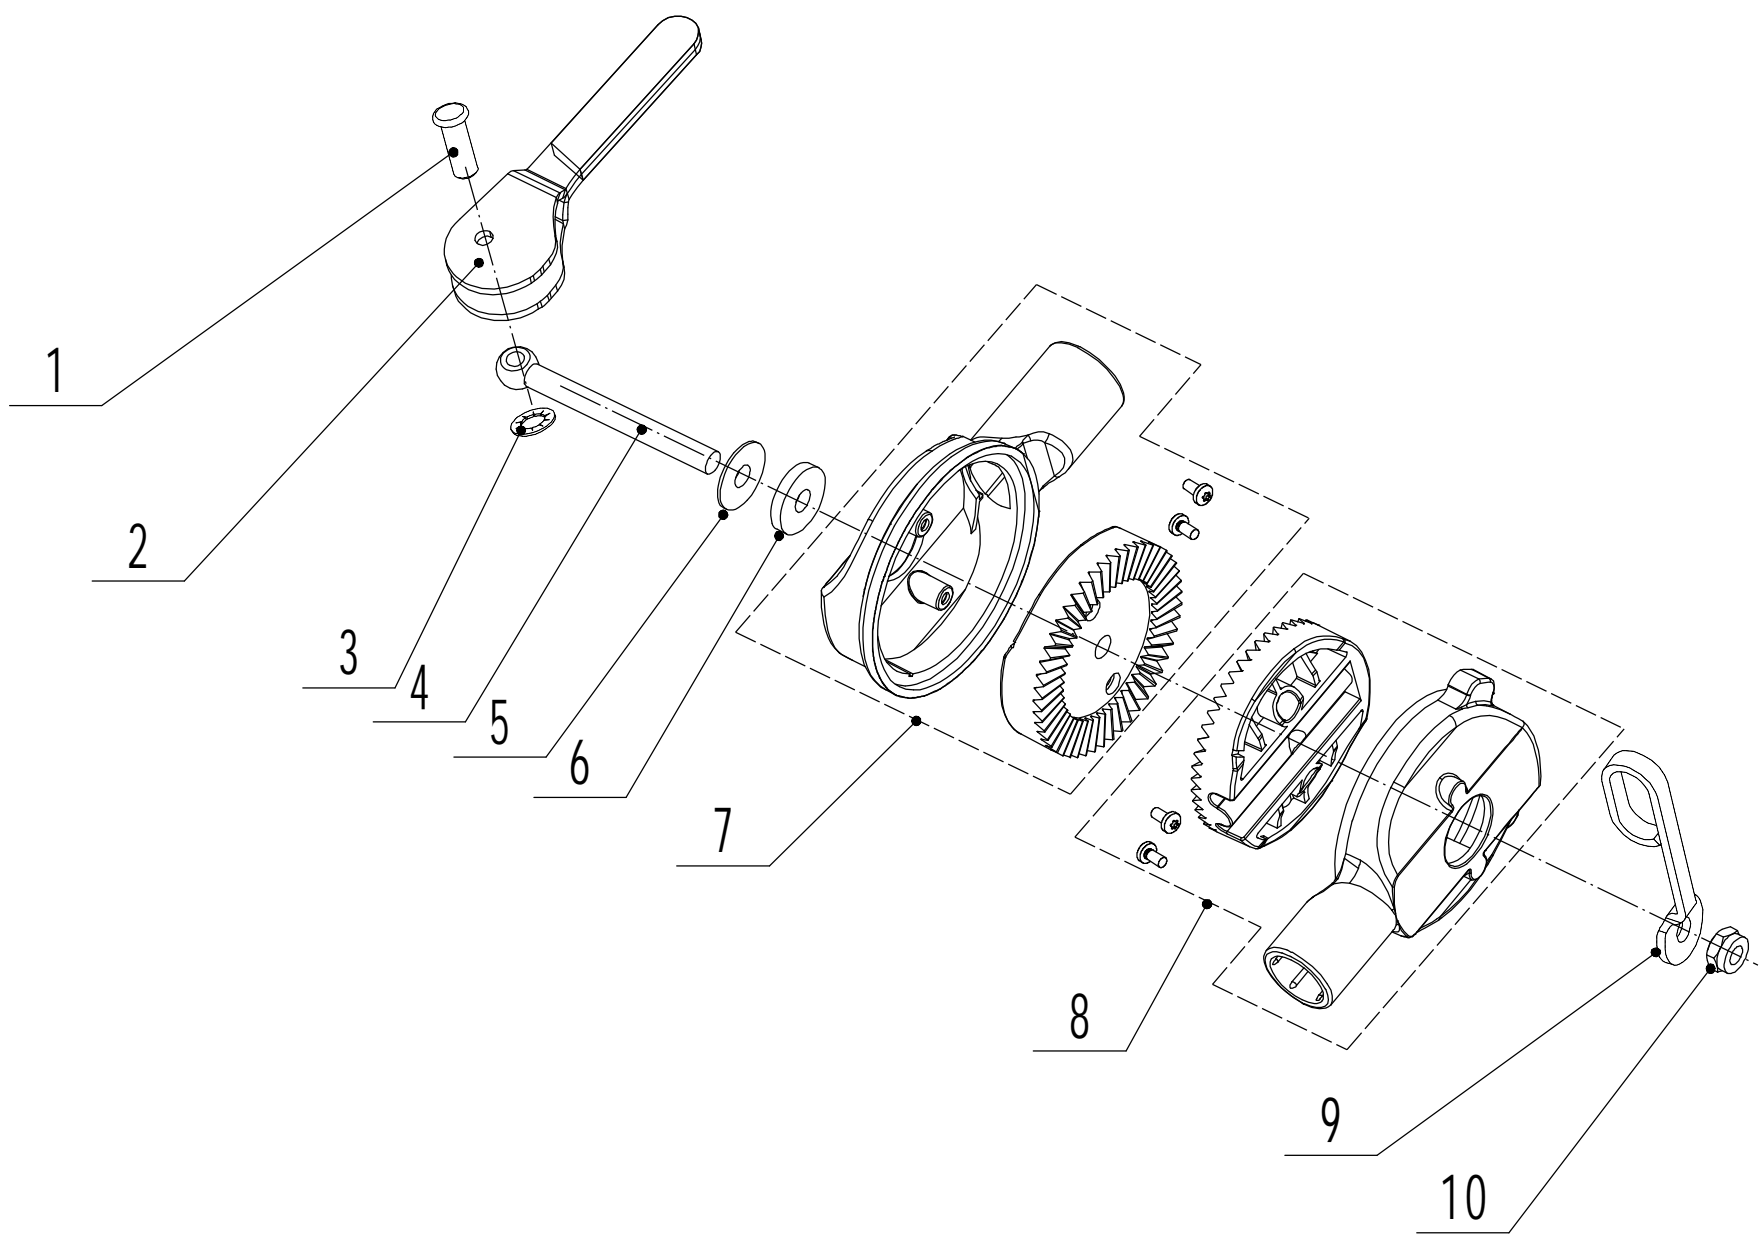

Model:56V
Service code:56V202003
Quick release

Part 6 - Quick Release - Spare Parts		
No.	ID Zboží	Název
1	0801008025	Axis Pin - 8x25
2	GM56A100400000	Lever
3	4510114030	Grip Washer
4	GM56A100000030/02	Bolt
5	GM56A100000040/04	Spacer
6	GM56A100000050/01	Spacer
7	GM56A100200000	Adjustment Assy - Outer
8	GM56A100100000	Adjustment Assy - Inner
9	GM56A100300000/40	Cable Guide
10	0203008000	Lock Nut-M8