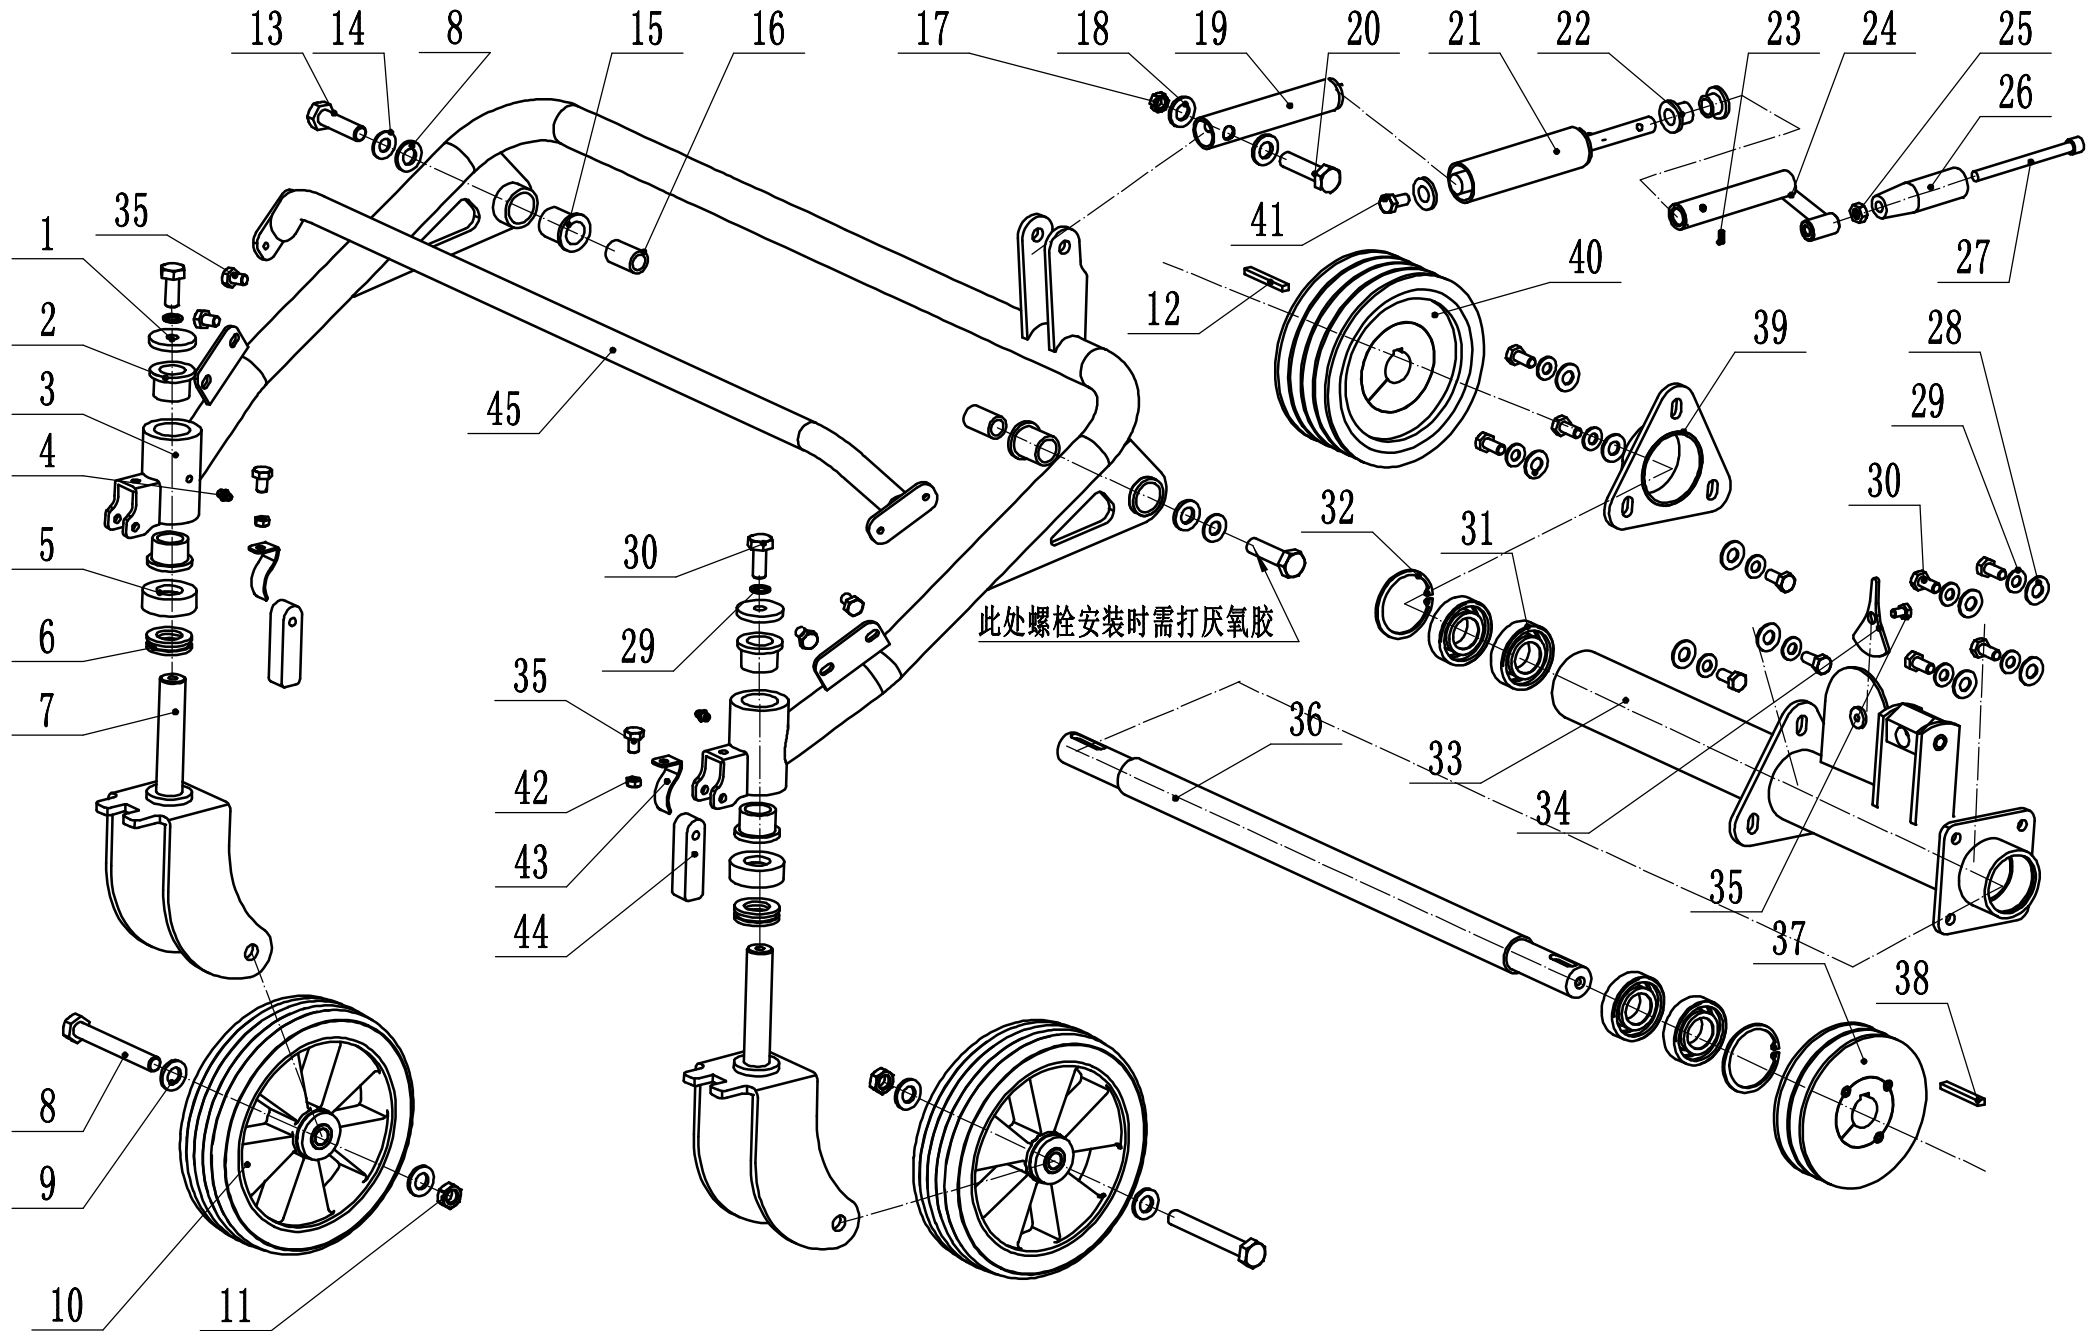

Model: WBG6813
Service code: WBG6813W230517
Front wheel bracket

Part4 Front wheel bracket Spare parts		
No.	ID Zboží	Název
1	GT68WC06000/22	Universal wheel gasket
2	CM010200010	Copper sleeve
3	GT68WD16000/40	Front wheel bracket
4	2501006000	Straight-through pressure filling
5	CM010200040	Bearing protective sleeve
6	51104	Bearing
7	GT68WD17000/40	Universal wheel frame
8	0101012095	Bolt - M12*95
9	0301012000	Flat washer - ϕ12
10	GT68WD05000	Front universal wheel
11	0202012000	Lock nut - M12
12	1101008040	Key - 8*40
13	0101012050	Bolt - M12*50
14	0401012000	Spring washer - ϕ12
15	51A0313010	Nylon bush for rear wheel
16	GT68WD06000/22	Bush for front wheel bracket
17	0202010000	Lock nut - M10
18	0301010000	Flat washer - ϕ10
19	GT68WD07000/49	Fixed rod
20	0101010055	Bolt - M10*55
21	GT68WD08000/49	Rocker screw
22	48R0113010	Nylon bush
23	0701005040	Pin - ϕ5
24	GT68WD09000/49	Rocker
25	0201008000	Nut - M8
26	GT68WD10000	Rocker handle
27	0103008095	Screw - M8*95
28	0301008000	Flat washer - ϕ8
29	0401008000	Spring washer - ϕ8
30	0101008020	Bolt - M8*20
31	6005-2RS	Bearing
32	0901047000	Circlip - ϕ47
33	GT68WD11000/49	Drive shaft sleeve
34	GT68WD12000/37	Slope pointer
35	0102006012	Bolt - M6*12
36	GT68WD13000	Drive shaft
37	GT68WC07000	Pulley for blade roll
38	1101008030	Key - 8*30
39	GT68WD14000/49	Fixed base
40	GT68WD15000	Drive pulley

Part4 Front wheel bracket Spare parts		
No.	ID Zboží	Název
41	0102006012L	Bolt - M6*12
42	0202006000	Lock nut - M6
43	GT68WD18000/01	Front wheel locking tab
44	GT68WD19000/40	Locking tongue pressing block
45	GT68WD20000/40	Shadoof