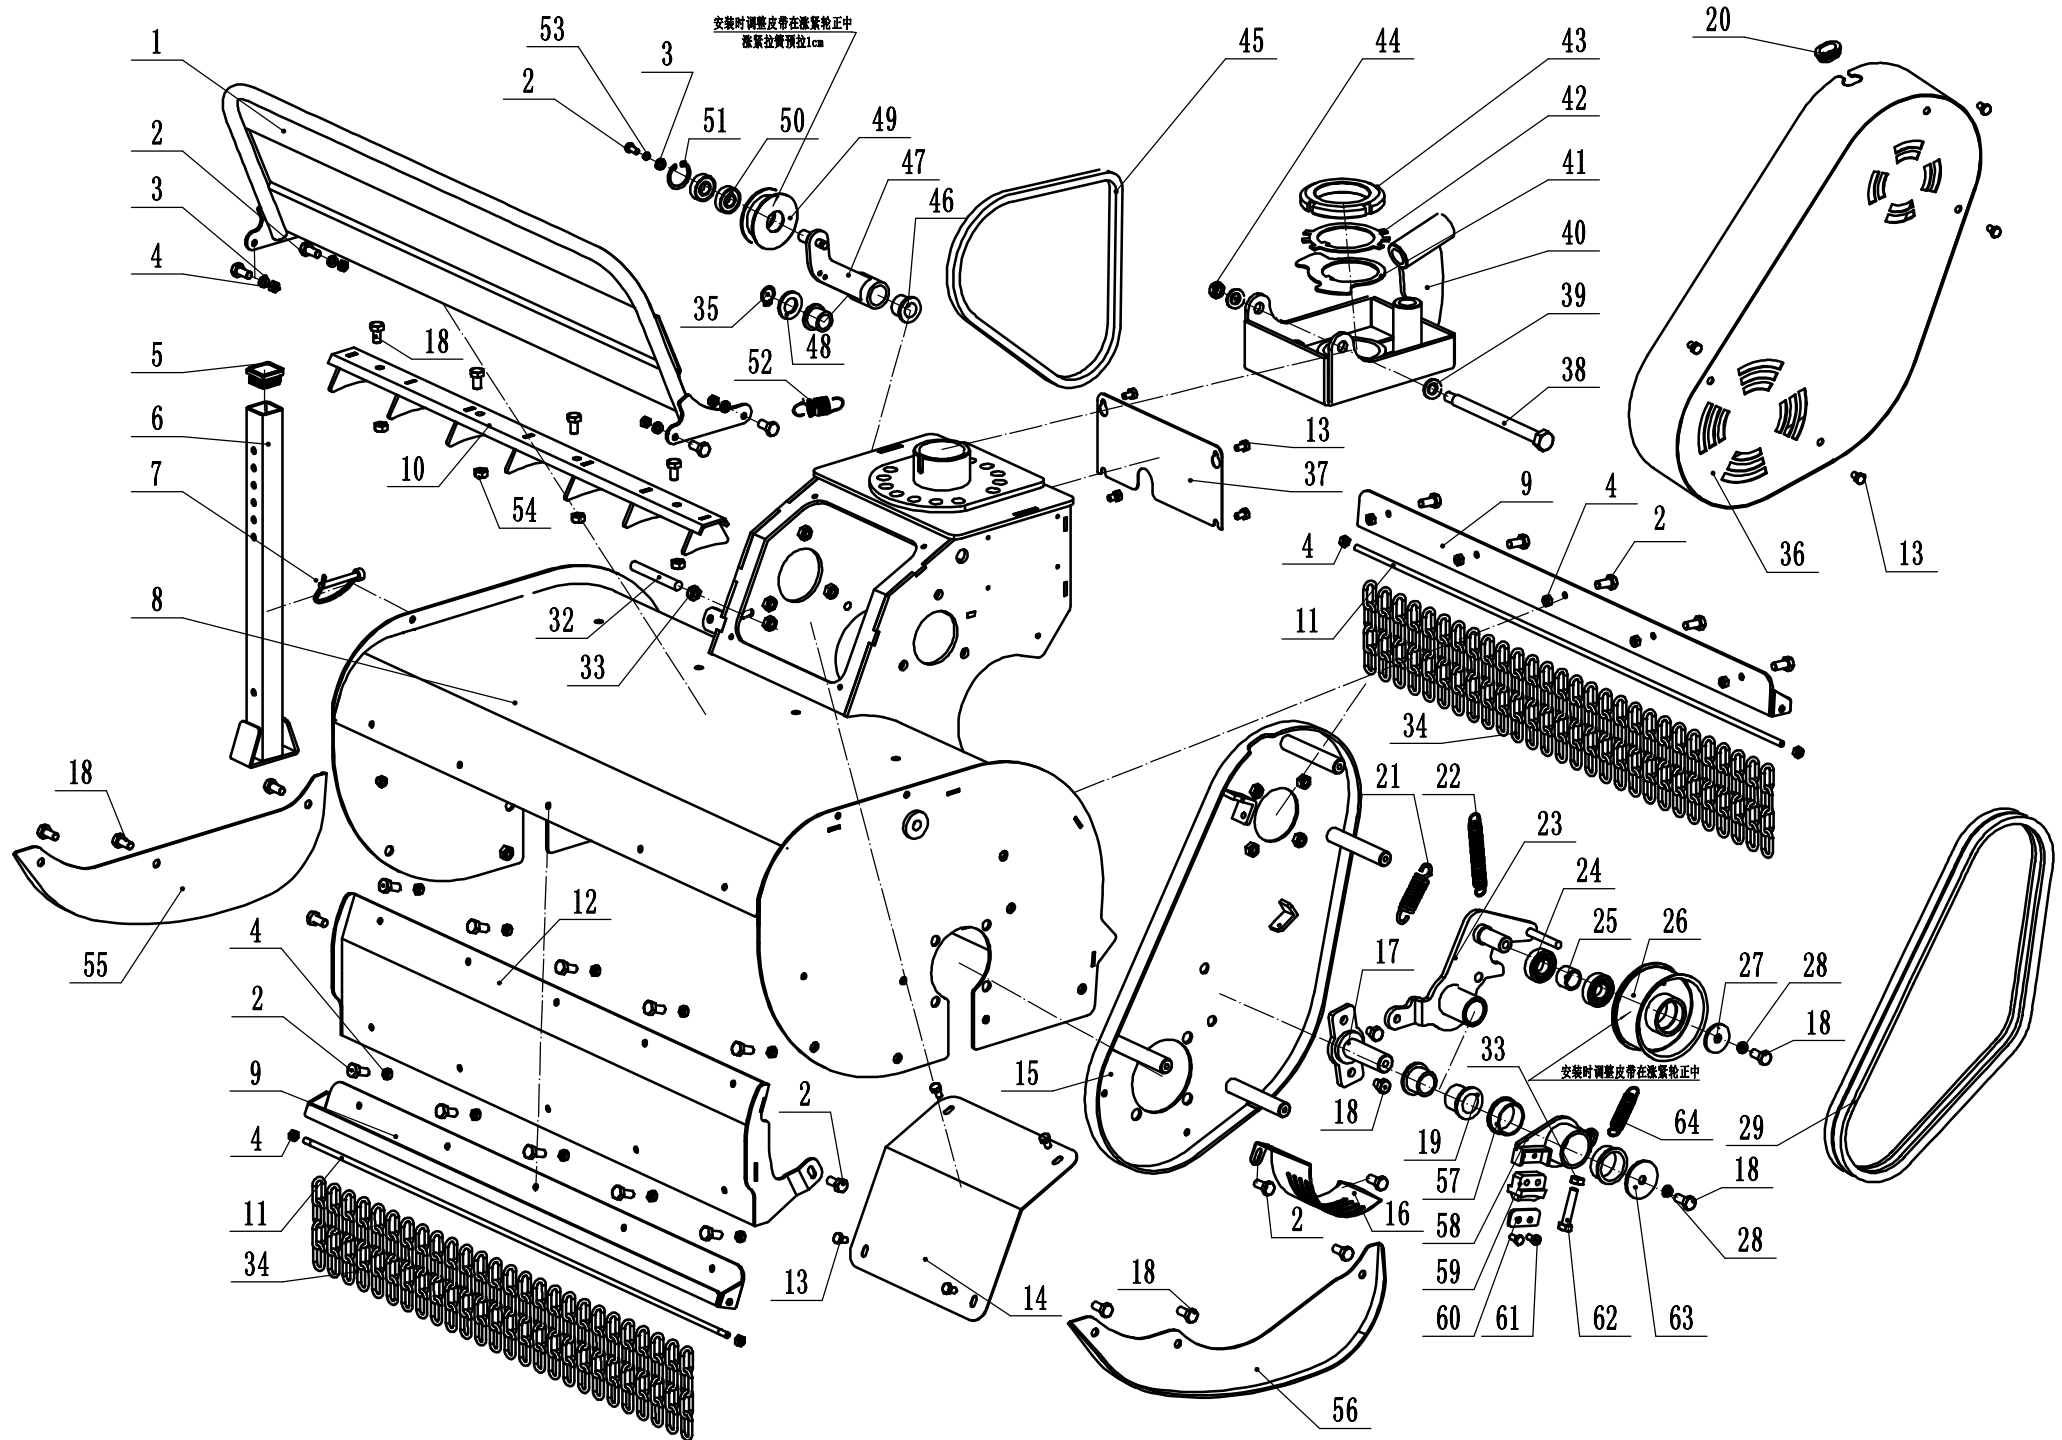

Model:WBG6813

Service code: WBG6813W230517

Main body

Part2 Main body Spare parts		
No.	ID Zboží	Název
1	GT68WB01000/49	Protective plate
2	0102006018	Bolt - M6*18
3	0301006000	Flat washer - φ6
4	0202006000	Lock nut - M6
5	1601030030	Square tube plug - 30*30
6	GT68WB02000/40	Support rod
7	260106P3050	Pin - φ6.3*50
8	GT68WB25000/49	Chassis
9	GT68WB04000	Front chain mounting plate
10	GT68WB26000/01	Fixed knife
11	GT68WB05000/49	Front chain bolt
12	GT68WB27000/49	Front chain extension plate
13	0102006012	Bolt - M6*12
14	GT68WB07000/49	Front cover
15	GT68WB08000B1/49	Base plate of blade roll shield
16	GT68WB09000/49	Belt removal plate
17	GT68WB10000/22	Fixed plate for tensioner
18	0101008020	Bolt- M8*20
19	51A0313010	Nylon bush for rear wheel
21	GT68WB11000/02	Tensioner spring, blade roll
22	KG12030530	Spring 2
23	GT68WB12000/40	Tensioner arm
24	6203-2RS	Bearing
25	GT68WB13000/22	Tensioner bush
26	GT68WB14000/01	Tensioner
27	GT68WB15000	Pulley gasket
28	0401008000	Spring washer - φ8
29	HA1020	Blade roll belt
32	GT68WB16000/02	Belt limit adjusting rod
33	0201008000	Nut - M8
34	GT68WB28000	Rear chain
35	1001016000	Circlip - φ16
36	GT68WB19000B1/49	Belt cover
37	GT68WB20000/49	Rear cover
38	BC45TD12000/02	Step bolt
39	0301012000	Flat washer - φ12
40	GT68WB21000/49	Rotating seat

Part2 Main body Spare parts		
No.	ID Zboží	Název
41	GT68WB29000/01	Rotation limit plate
42	0304060000	Limit washer - φ60
43	0219060000	Round nut - M60
44	0202010000	Lock nut - M10
45	4LXA782	Transmission belt
46	GM56A060000080	Sliding bearing
47	GT68WB23000/22	Walking tensioner arm
48	0302016000	Big flat washer - φ16
49	GT68WB24000	Walking tensioner
50	6001-2RS	Bearing
51	0901028000	Circlip - φ28
52	GT68WB30000	Walking clutch return spring
53	0401006000	Spring washer - φ6
54	0202008000	Lock nut - M8
55	GT68WB31000/49	Right protective plate
56	GT68WB32000/49	Left protective plate
57	GT68WB33000	Nylon bush for brake shaft
58	GT68WB34000/01	Brake arm
59	GT68WB35000	Brake block
60	GT68WB36000/22	Brake block pressure plate
61	0102005018	Bolt - M5*18
62	0101008040	Bolt - M8*40
63	GT68WB37000/22	Gasket, brake arm
64	GT68WA44000/02	Opc return spring