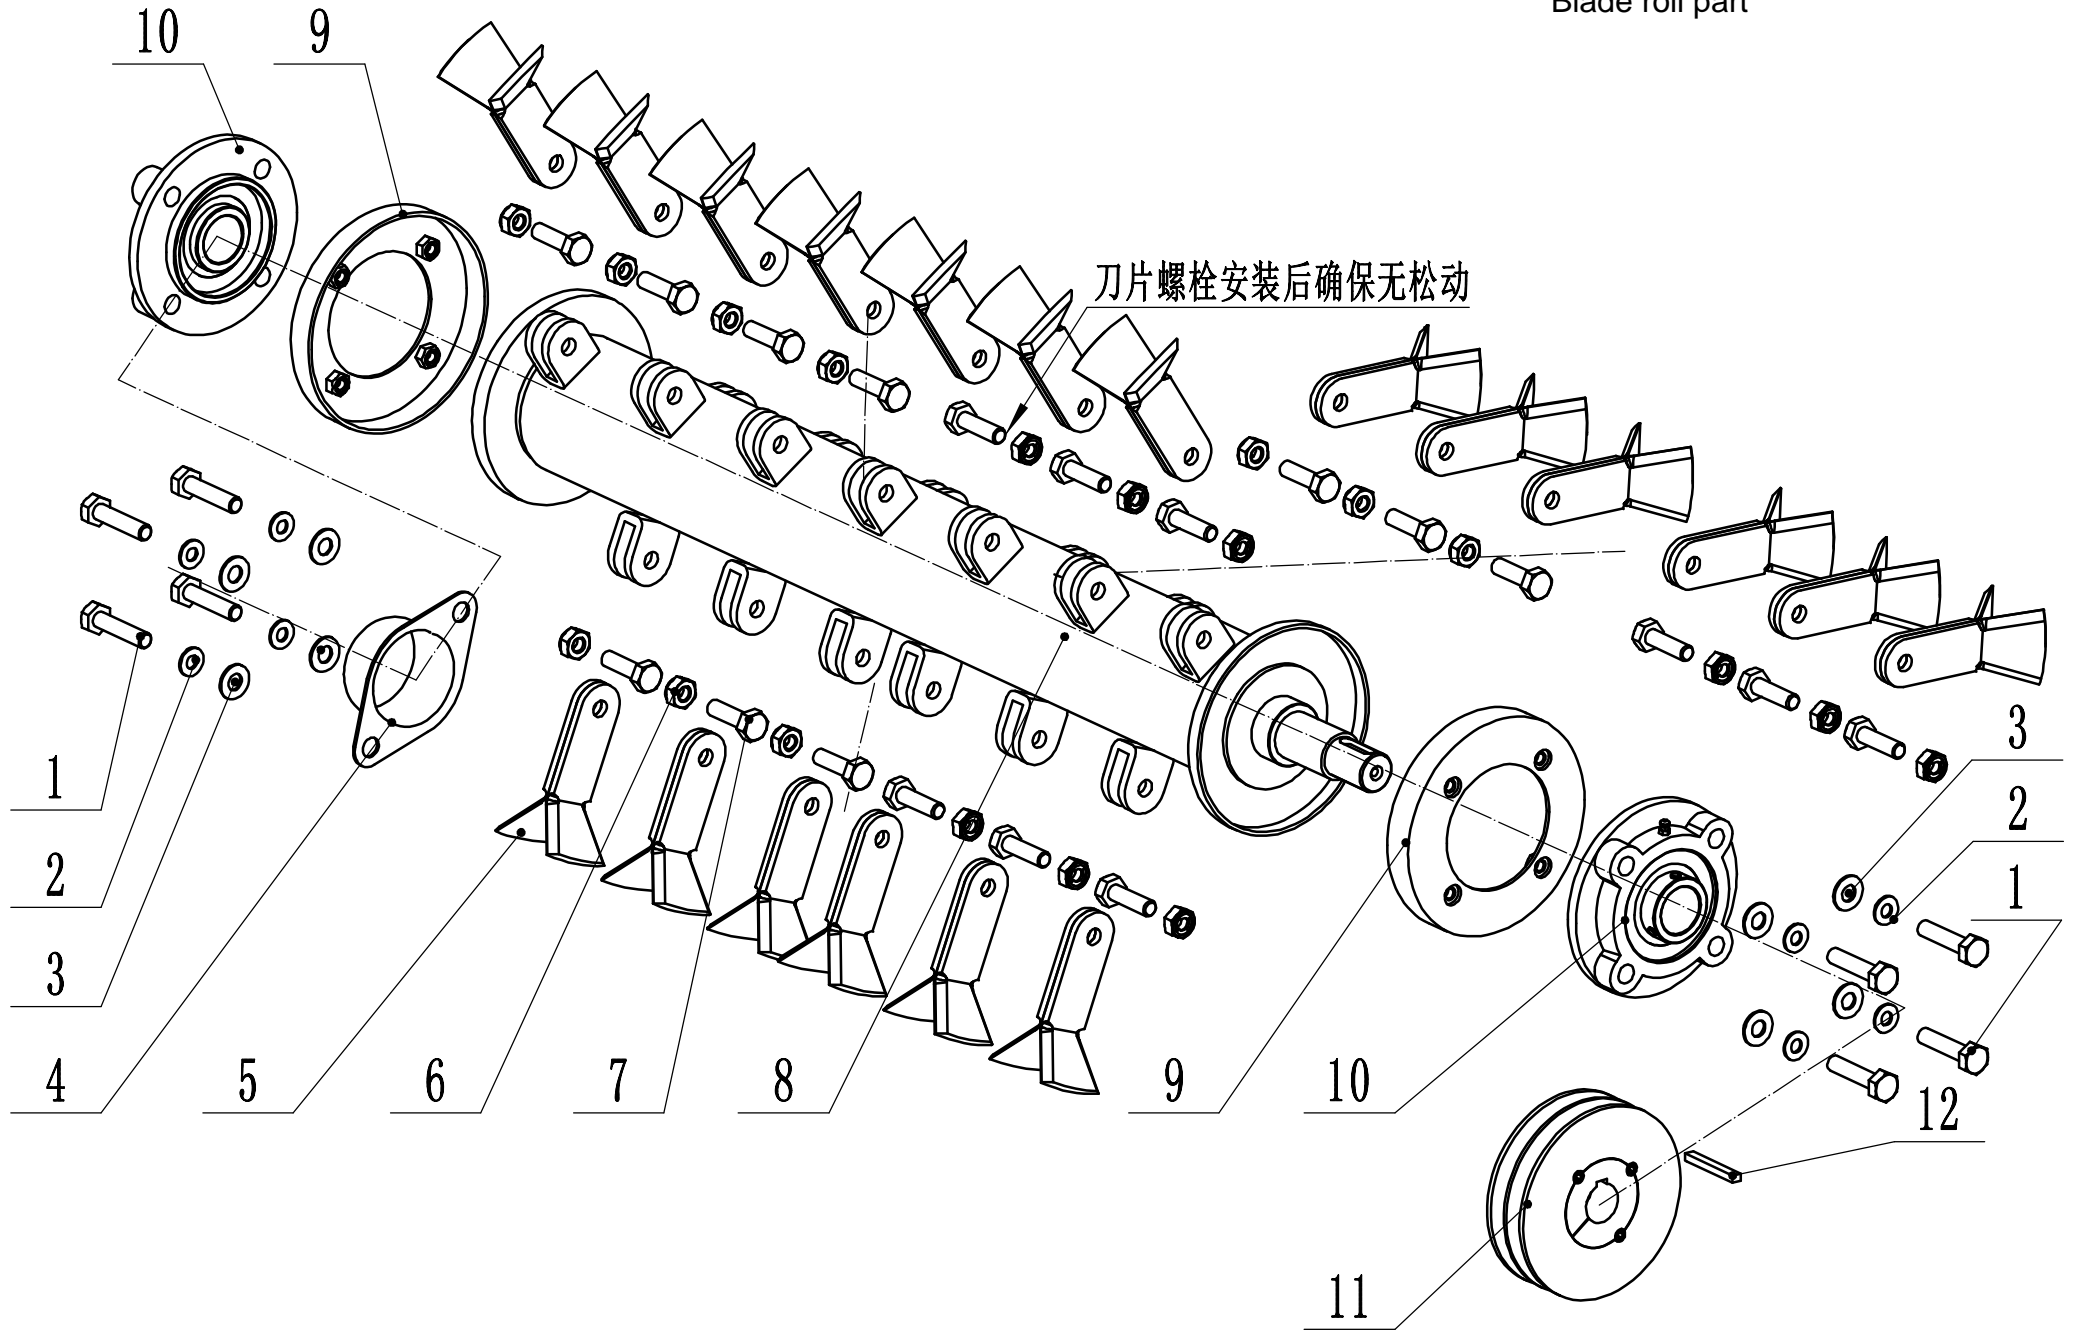

Part2 Main body Spare parts		
No.	ID Zboží	Název
41	GT68WB29000/01	Rotation limit plate
42	0304060000	Limit washer - φ60
43	0219060000	Round nut - M60
44	0202010000	Lock nut - M10
45	4LXA782	Transmission belt
46	GM56A060000080	Sliding bearing
47	GT68WB23000/22	Walking tensioner arm
48	0302016000	Big flat washer - φ16
49	GT68WB24000	Walking tensioner
50	6001-2RS	Bearing
51	0901028000	Circlip - φ28
52	GT68WB30000	Walking clutch return spring
53	0401006000	Spring washer - φ6
54	0202008000	Lock nut - M8
55	GT68WB31000/49	Right protective plate
56	GT68WB32000/49	Left protective plate
57	GT68WB33000	Nylon bush for brake shaft
58	GT68WB34000/01	Brake arm
59	GT68WB35000	Brake block
60	GT68WB36000/22	Brake block pressure plate
61	0102005018	Bolt - M5*18
62	0101008040	Bolt - M8*40
63	GT68WB37000/22	Gasket, brake arm
64	GT68WA44000/02	Opc return spring