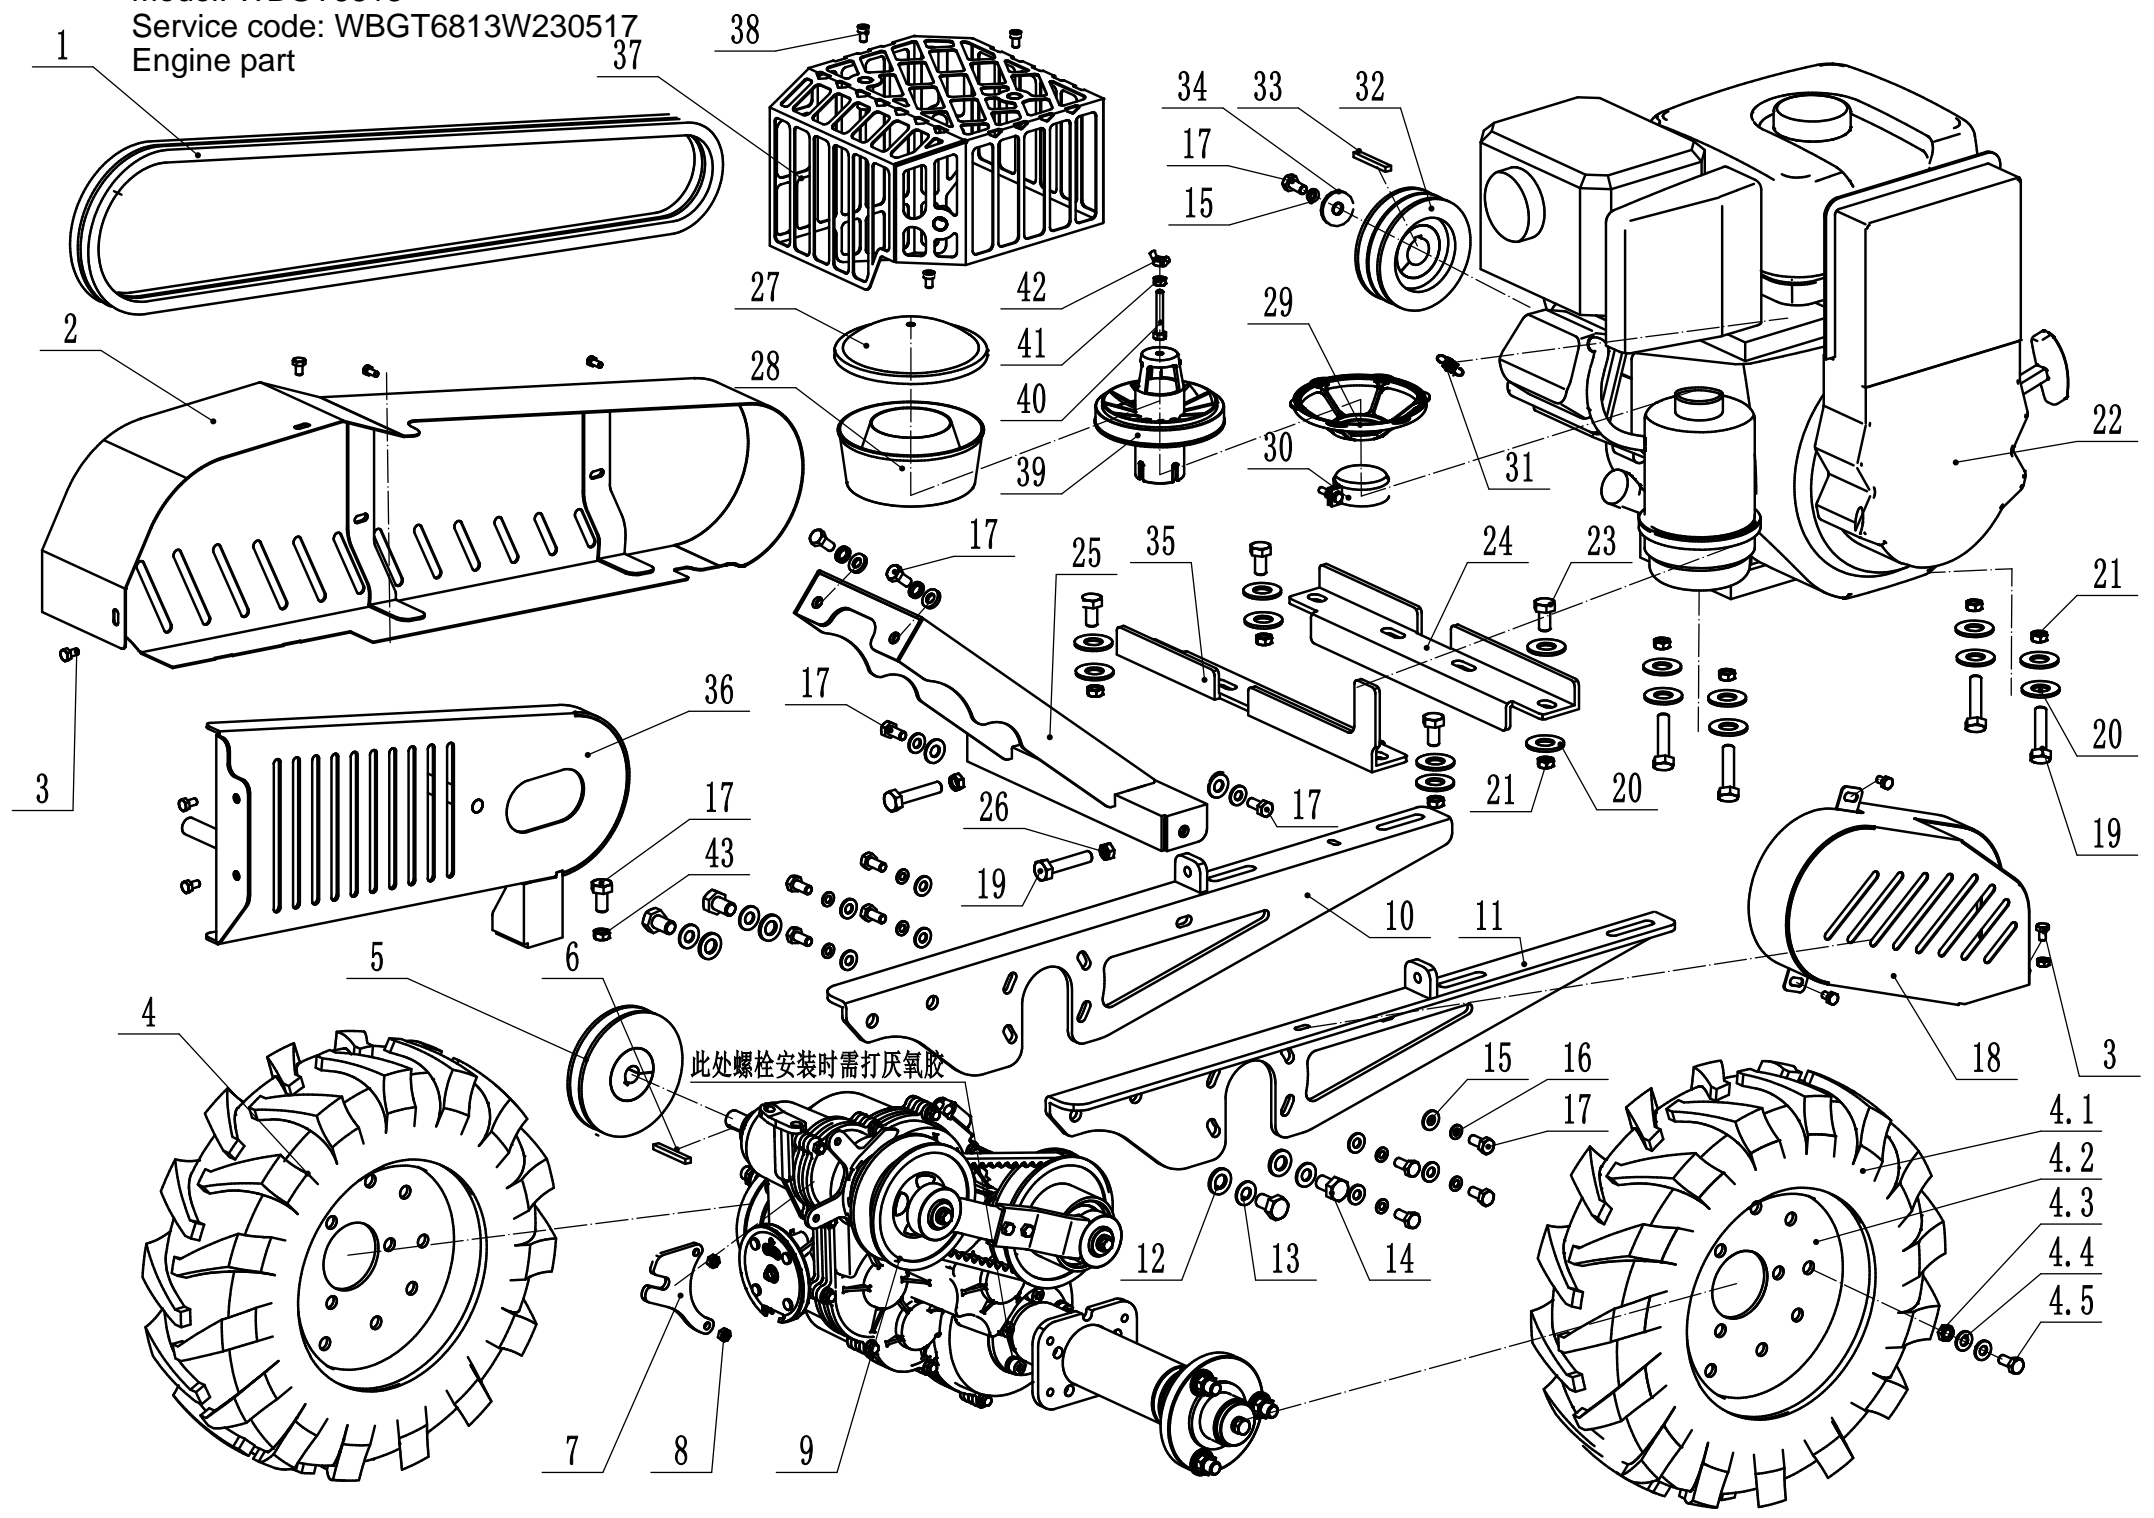

Model: WGBT6813
Service code: WGBT6813W230517
Engine part

此处螺栓安装时需打厌氧胶

Part5 Engine part Spare parts		
No.	ID Zboží	Název
1	2/4LXA1646	Engine belt
2	GT68WE01000B1/49	Engine belt cover
3	0102006012	Bolt - M6*12
4	GT68WE11000A1	Wheel
4,3	0202010000	Lock nut - M10
4,4	0301010000	Flat washer - ϕ10
4,5	0101010020	Bolt - M10*20
5	GT68WE12000	Transmission pulley
6	1101005028	Key
7	GT68WE02000/22	Transmission fixed bracket
8	0202006000	Lock nut - M6
9	HQB000000000	Transmission assembly
10	GT68WE15000/40	Engine right support
11	GT68WE16000/40	Engine left support
12	0301012000	Flat washer - ϕ12
13	0401012000	Spring washer - ϕ12
14	0101012030	Bolt - M12*30
15	0301008000	Flat washer - ϕ8
16	0401008000	Spring washer - ϕ8
17	0101008020	Bolt - M8*20
18	GT68WE05000/49	Transmission shield
19	0101001045	Bolt - M10*45
20	0302010000	Big flat washer - ϕ10
21	0202010000	Lock nut - M10
22	GT1300	Engine
23	0101001025	Bolt - M10*25
24	GT68WE17000/40	Engine rear base
25	GT68WE18000/49	Diagonal bracing
26	0201010000	Nut - M10
27	GT68WE23000	Air filter cover
28	GT68WE24000	Air filter dust box
29	GT68WE25000	Air filter screen
30	BN02582AA	Clamp

Part5 Engine part Spare parts		
No.	ID Zboží	Název
31	GT68WE10000/02	Engine throttle spring
32	GT68WE13000	Engine pulley
33	1101007045	Key
34	GT68WB15000	Engine gasket
35	GT68WE19000/40	Engine front base
36	GT68WE26000/49	Engine bottom plate
37	GT68WE21000/22	Muffler shield
38	0103006020	Screw - M6*20
39	GT68WE27000	Air Inlet
40	0101006040	Bolt - M6*40
41	0201006000	Nut - M6
42	0211006000	Wing nut - M6
43	0201008000	Nut - M8