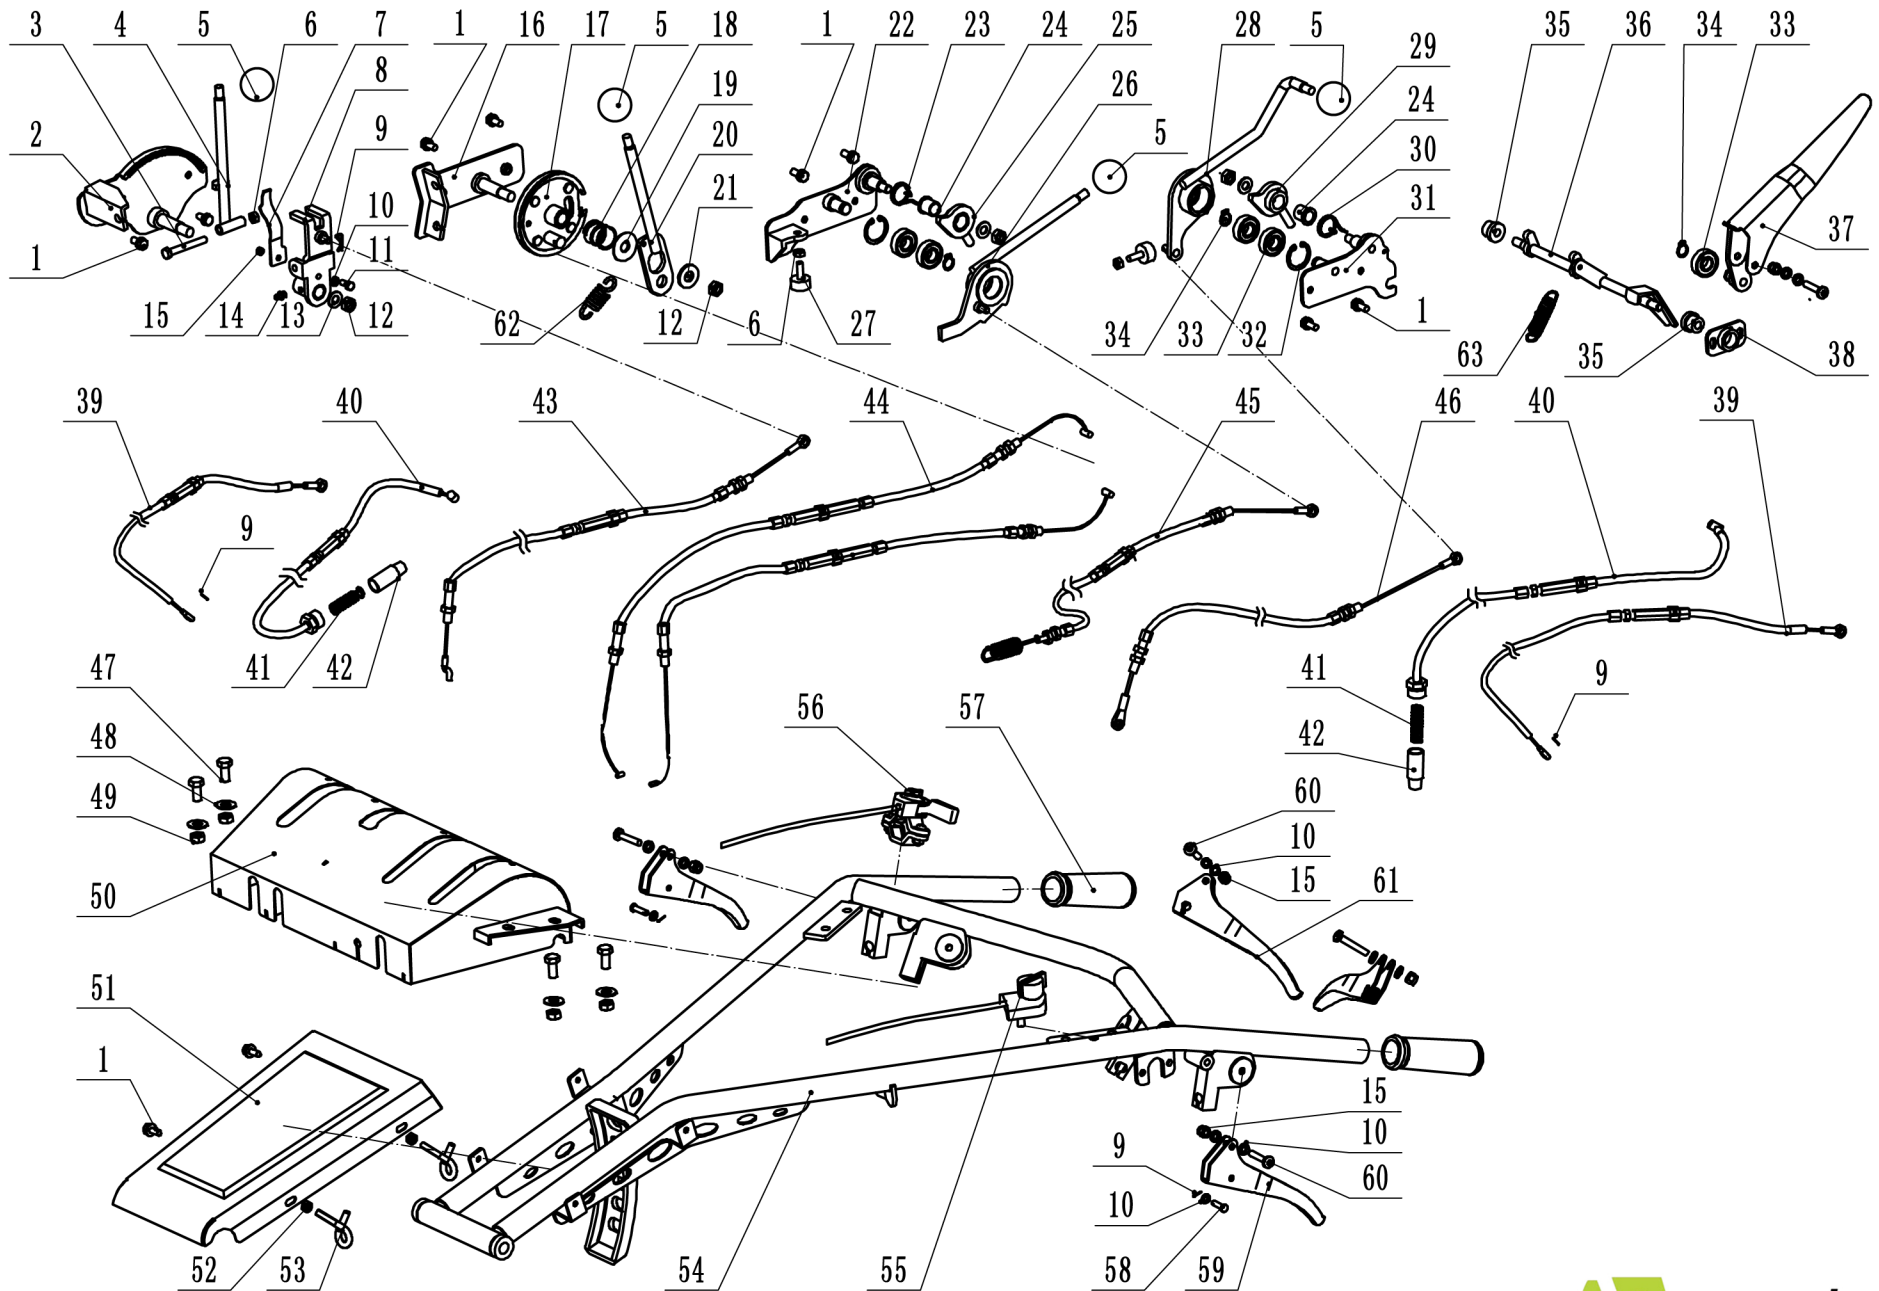

Model:WBGT6813
Service code: WBGT6813W230517
Handle and controls

Weibang WB GT 6813

r.v.2024

Part1 Handle and controls Spare parts		
No.	ID Zboží	Název
1	0102006012	Bolt - M6*12
2	GT68WA03000/01	Speed regulating handle base
3	0101006055	Bolt - M6*55
4	GT68WA04000/01	Speed regulating handle
5	2101008030	Handle ball - M8
6	0202006000	Lock nut - M6
7	5380314010/04	Armature spring
8	GT68WA05000/22	Sleeve, Speed regulating handle
9	0501002016	Split pin - $\phi 2 \times 16$
10	0301005000	Flat washer - $\phi 5$
11	0101005016	Bolt - M5*16
12	0202010000	Lock nut - M10
13	0301010000	Flat washer - M10
14	2501006000	Straight-through pressure filling cup
15	0202005000	Lock nut - M5
16	GT68WA06000/22	Base, shift handle
17	GT68WA07000/22	Gearshift turntable
18	GT68WA08000/02	Spring, shift handle
19	GT68WA24000/22	Spring washer
20	GT68WA25000/01	Shift handle
21	0302010000	Big flat washer - $\phi 10$
22	GT68WA26000/01	Walking clutch handle base
23	GT68WA27000/02	Walking clutch spring
24	GT68WA28000	Nylon sleeve, locking block
25	GT68WA29000/01	Walking clutch lock block
26	GT68WA30000/01	Walking clutch handle
27	GT68WA31000	VE shock absorber
28	GT68WA32000/01	Blade clutch handle
29	GT68WA33000/01	Blade clutch lock block
30	GT68WA34000/02	Blade clutch spring
31	GT68WA35000/01	Blade clutch handle base
32	0901028000	Circlip - $\phi 28$
33	6001-2RS	Bearing
34	1001012000	Circlip - $\phi 12$
35	GT68WA36000	Nylon sleeve, link rod
36	GT68WA37000/01	Link rod
37	GT68WA38000/49	OPC handle
38	GT68WA39000/01	Fixing base, link rod
39	GT68WA13000	Drive wheel clutch cable
40	GT68WA12000	Height regulating cable

Part1 Handle and controls Spare parts		
No.	ID Zboží	Název
41	BC45TD21000/02	Spring
42	BC45TD22000/02	Cable core
43	GT68WA15000	Speed regulating cable
44	GT68WA16000	Shift cable
45	GT68WA23000	Walking clutch cable
46	GT68WA17000B1	Swing blade clutch cable
47	0102008020	Bolt - M8*20
48	0301008000	Flat washer - $\phi 8$
49	0202008000	Locking nut - M8
50	GT68WA40000/49	Control panel
51	GT68WA19000/49	Big handle shield
52	0201008000	Nut - M8
53	GT68WA20000/01	Cable limit hook
54	GT68WA41000B2/40	Big handle
55	GT68WA21000	Start switch
56	4SC4201010K	Throttle cable
57	45A0323010	Big handle sheath
58	0802005020	Pin - $\phi 5 \times 20$
59	GT68WA42000/01	Drive clutch handle
60	0104005035	Screw - M5*35
61	BC45TD02000/01	Rotary handle
62	GT68WA43000/02	Return spring, shift handle
63	GT68WA44000/02	OPC return spring